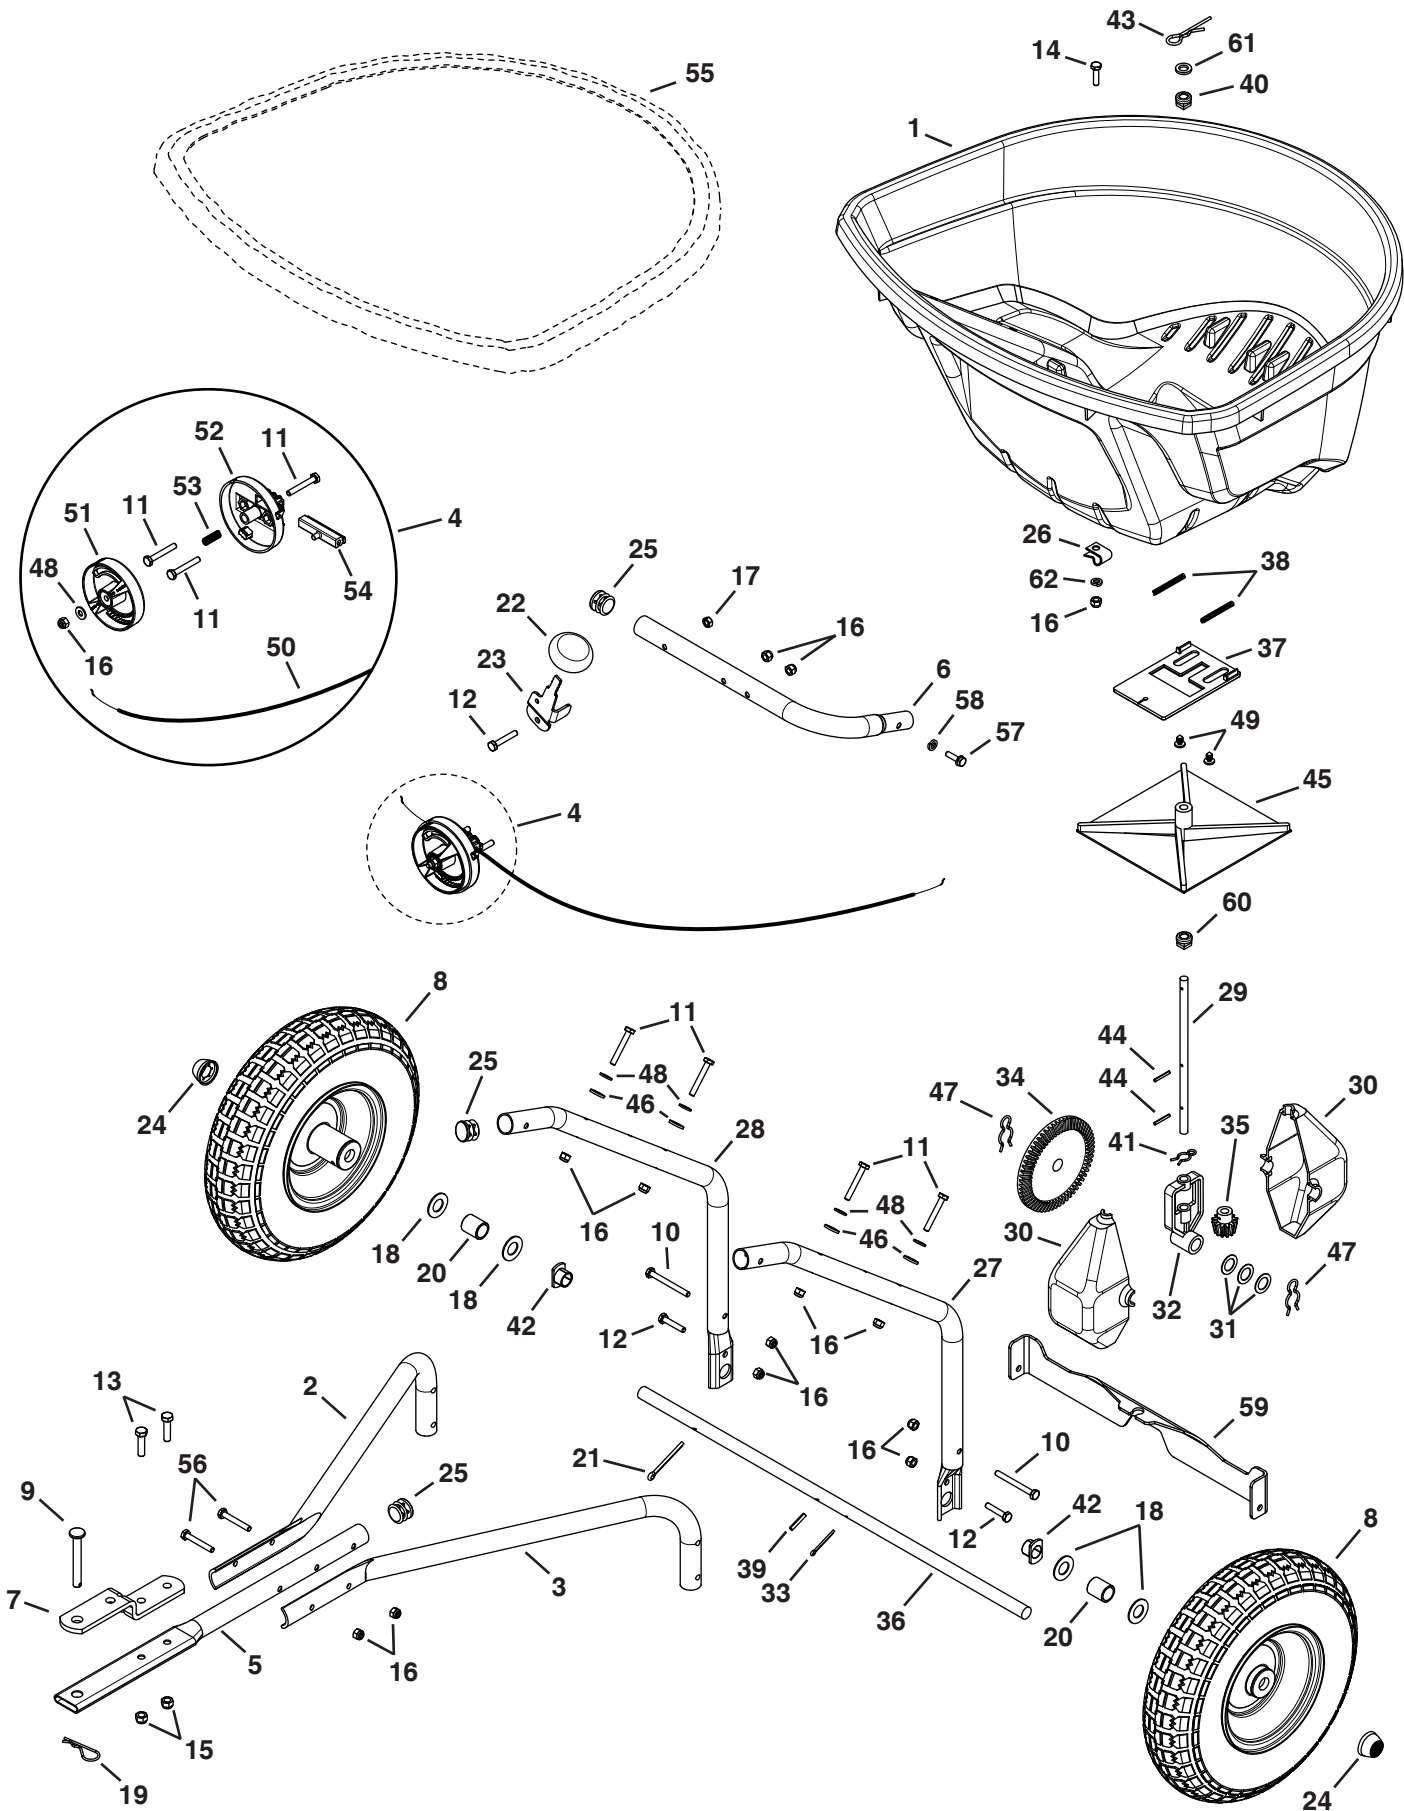

REPAIR PARTS FOR 45-0463 130 LB. TOW SPREADER

REPAIR PARTS FOR 45-0463 130 LB. TOW SPREADER

REF	QTY	PART NO	DESCRIPTION	REF	QTY	PART NO	DESCRIPTION
1	1	41084	Hopper	33	1	43010	Pin, Cotter 1/8 x 1-1/4
2	1	42008	Tube, RH Hitch Support	34	1	47209	Gear, Large (Cast)
3	1	42009	Tube, LH Hitch Support	35	1	47205	Gear, Small (Cast)
4	1	66866	Flow Control (incl. items 50 - 54)	36	1	26710	Shaft, Axle Spreader
5	1	42010	Tube, Hitch	37	1	41090	Plate, Flow
6	1	41204	Tube, Control	38	2	42011	Spring, Flow Plate
7	1	23687	Bracket, Hitch	39	1	43659	Pin, Spring, 3/16 x 1
8	2	40880	Wheel	40	1	44285	Bushing, Hopper Bottom Black
9	1	47623	Pin, Hitch 3/8" x 3" Flat Hd	41	1	49898	Clip, Hairpin 5/8
10	2	49870	Bolt, Hex 1/4-20 x 2-1/2	42	2	40315	Bearing, Flat Sided Flange
11	7	1509-69	Bolt, Hex 1/4-20 x 1-3/4	43	1	48934	Hairpin, Agitator
12	3	43648	Bolt, Hex 1/4-20 x 1-1/2	44	2	46055	Pin, Spring 1/8 x 1
13	2	43840	Bolt, Hex 5/16-18 x 1-1/4	45	1	04367	Spreader Impeller
14	1	1509-90	Bolt, Hex 1/4-20 x 1-1/4	46	4	1543-69	Washer, Nylon .3281 x .75
15	2	47810	Nut, Hex 5/16-18 Nylock	47	2	49897	Clip, Hairpin 7/8
16	14	47189	Nut, Hex 1/4-20 Nylock	48	5	43088	Washer, 1/4 Std .312 x .734
17	1	43013	Nut, Hex 1/4-20 Lock	49	2	48402	Plug, 1/4" (Christmas Tree)
18	4	R19212016	Washer, .6562 x 1.25 x .0598	50	1	41093	Cable, Flow Control (ref. 66866)
19	1	43343	Pin, Hair Cotter 3/32 x 2-5/16	51	1	41087	Flow Control Dial (ref. 66866)
20	2	48857	Spacer, .64 ID x .84 OD x 1.00	52	1	41088	Housing, Flow Control (ref. 66866)
21	1	46855	Pin, Cotter 3/16 x 2	53	1	42007	Spring, Flow Control (ref. 66866)
22	1	720-04039	Knob	54	1	41092	Shuttle, Flow Control (ref. 66866)
23	1	26733	Lever, Flow Control	55	1	41316	Vinyl Cover (optional)
24	2	48499B	Hub Cap	56	2	46699	Bolt, Hex 1/4-20 x 2
25	3	49449	Plug, 1" Tube	57	1	47856	Screw, Lag 5/16" x 3/4"
26	1	41196	Conduit Clip	58	1	43086	Lock washer, 5/16"
27	1	41097	Tube, Hopper Support LH	59	1	27170	Cross Brace
28	1	41096	Tube, Hopper Support RH	60	2	741-0475	Bushing, 3/8" Plastic
29	1	26711	Shaft, Spreader	61	1	23625	Spacer
30	2	47212	Housing, Large Gear	62	1	43177	Lock Washer, 1/4"
31	3	44125	Washer, .625 x 1.0 x .03		1	41179	Owners Manual
32	1	47204	Yoke, Large				