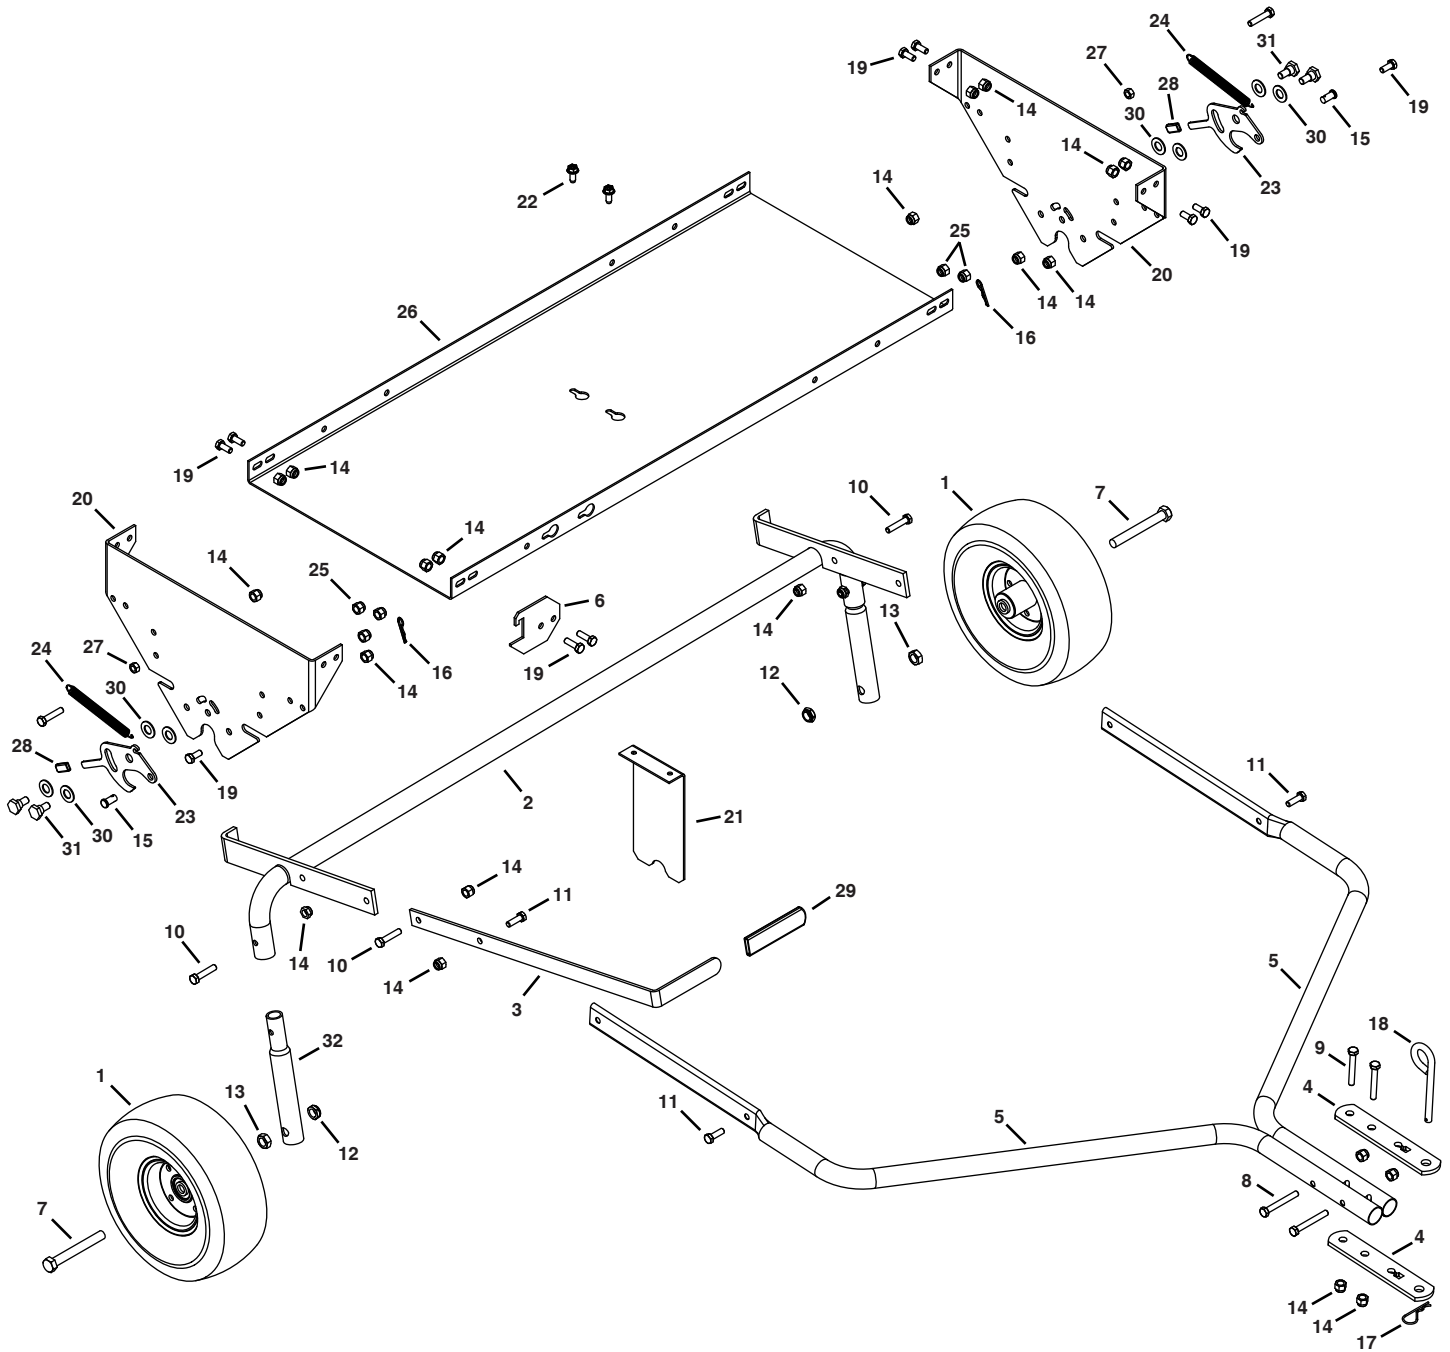

# REPAIR PARTS FOR 45-0473 SMARTLINK PLATFORM

# REPAIR PARTS FOR 45-0473 SMARTLINK PLATFORM

REF	QTY	PART NO	DESCRIPTION	REF	QTY	PART NO	DESCRIPTION
1	2	46503	Wheel (gray color)	18	1	23353	Hitch Pin, 3/8 x 3"
2	1	66872	Lift Tube Assembly	19	8	43182	Hex Bolt, 5/16-18 x 3/4"
3	1	26360	Transport Handle Bar	20	2	26359	End Plate
4	2	24192	Hitch Bracket	21	1	26345	Center Brace
5	2	40737	Hitch Tube	22	2	47630	Hex Bolt, 5/16-18 x 3/4" (Thd.)
6	1	26288	Lift Handle Catch	23	2	26289	Axle Retainer
7	2	45100	Hex Bolt, 1/2-13 x 4"	24	2	HA24298	Return Spring
8	2	44292	Hex Bolt, 5/16-18 x 2-1/2"	25	4	HA21362	Nylock Nut, 3/8-16
9	2	43224	Hex Bolt, 5/16-18 x 2-1/4"	26	1	26358	Tray
10	6	43085	Hex Bolt, 5/16-18 x 1-1/2"	27	2	43083	Hex Nut, 5/16-18
11	5	43063	Hex Bolt, 5/16-18 x 1"	28	2	40776	Grip (Red)
12	2	48115	Nylock Jam Nut, 1/2-13	29	1	46831	Grip
13	2	43019	Jam Nut, 1/2-13	30	8	R19171616	Washer, .5312 x 1 x .0598
14	23	47810	Nylock Nut, 5/16-18	31	4	48106	Shoulder Bolt, 3/8-16 x .9"
15	2	44044	Clevis Pin, 3/8 x 3/4"	32	2	41206	Lower Lift Tube
16	2	47134	Hair Cotter Pin, .08 x 1.58"		1	41257	Owners Manual
17	1	43343	Hair Cotter Pin, 3/32 x 2-5/16"				