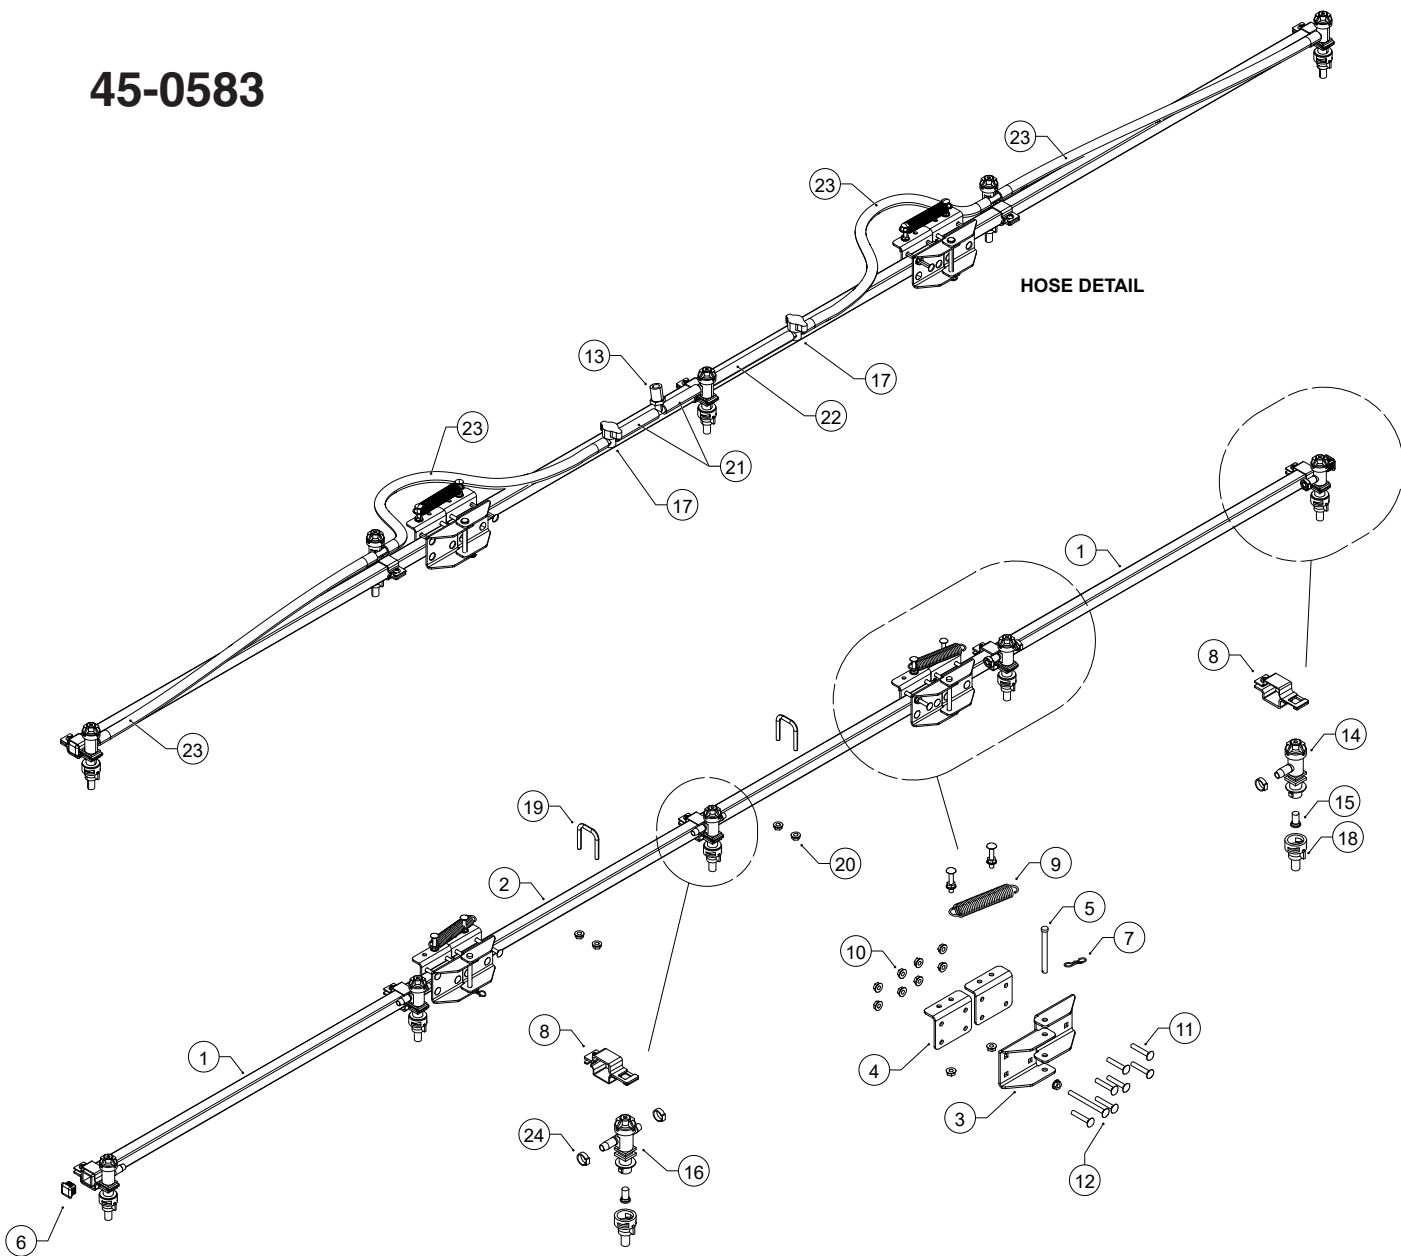

45-0583

REF. NO.	PART NO.	QTY.	DESCRIPTION
1	ST60085BL3	2	SIDE BOOM TUBE 37"
2	ST60083BL3	1	CENTER BOOM TUBE 48"
3	ST43849	4	BOOM HINGE BRACKET
4	ST43389	4	BOOM HINGE BACKING PLATE
5	ST43402	2	5/16" X 3" CLEVIS PIN
6	ST43401	6	PLATIC END CAP 1"
7	ST43624	2	SMALL BOWTIE CLIP
8	ST43598	5	SQUARE TUBE CLAMP 1"
9	ST43403	2	SPRING 3/4" x 3-3/4" x .105
10	ST65073	26	1/4" FLANGE NUT
11	ST65043	18	1/4" X 1-1/2" CARRIAGE BOLT
12	ST65155	2	1/4" X 3" CARRIAGE BOLT

REF. NO.	PART NO.	QTY.	DESCRIPTION
13	ST43597	1	TEE 1/2" BARB - 1/2" NPT F
14	ST43658	2	NOZZLE BODY SINGLE HOSE 1/2"
15	ST43411	5	SPRAY TIP SCREEN
16	ST43595	3	NOZZLE BODY DUAL HOSE 1/2"
17	ST43736	2	IN-LINE VALVE 1/2"
18	ST43843	5	AIR INDUCTION SPRAY TIP 0.4 GPM
19	ST43315	2	SQUARE U-BOLT 5/16"
20	ST65008	4	5-16" FLANGE NUT
21	2-356	2	HOSE, 1/2" X 2-1/2"
22	2-357	1	HOSE, 1/2" X 6"
23	2-355	4	HOSE, 1/2" X 19.25"
24	ST43652	14	HOSE CLAMP SCREW TYPE 1/2"

REPAIR PARTS

Agri-Fab, Inc.
 809 South Hamilton
 Sullivan, IL. 61951
 800-448-9282
 www.agri-fab.com