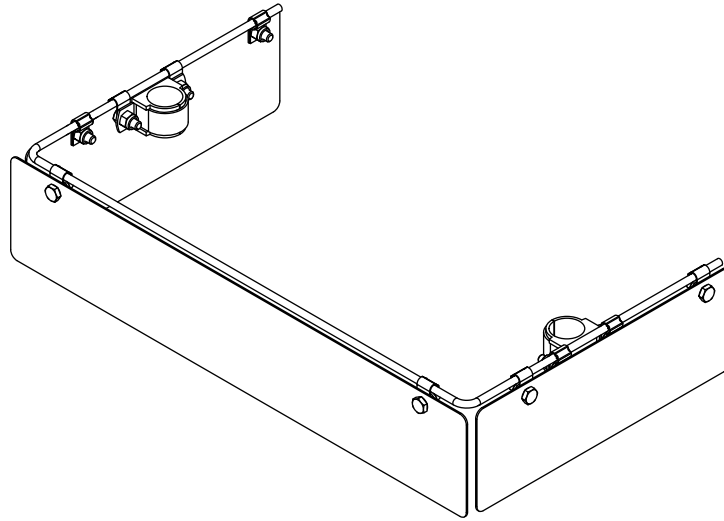

## **6-197**

**110LB / 130LB SPREADER  
DEFLECTOR**

# 6-197

REF	QTY	PART NO	DESCRIPTION
1	1	2-208	TUBE, DEFLECTOR FRAME 110
2	2	2-209	DEFLECTOR, SIDE
3	1	2-210	DEFLECTOR, FRONT
4	10	43866	BOLT, HEX 1/4-20 X 5/8 GR5
5	2	4-13	CLAMP, TUBE
6	10	41196	CLAMP, 7/32 BARE X 0.28 CONDU
7	10	47189	NUT, HEX 1/4-20 NYLOC
	1	3-108	INSTRUCTION SHEET