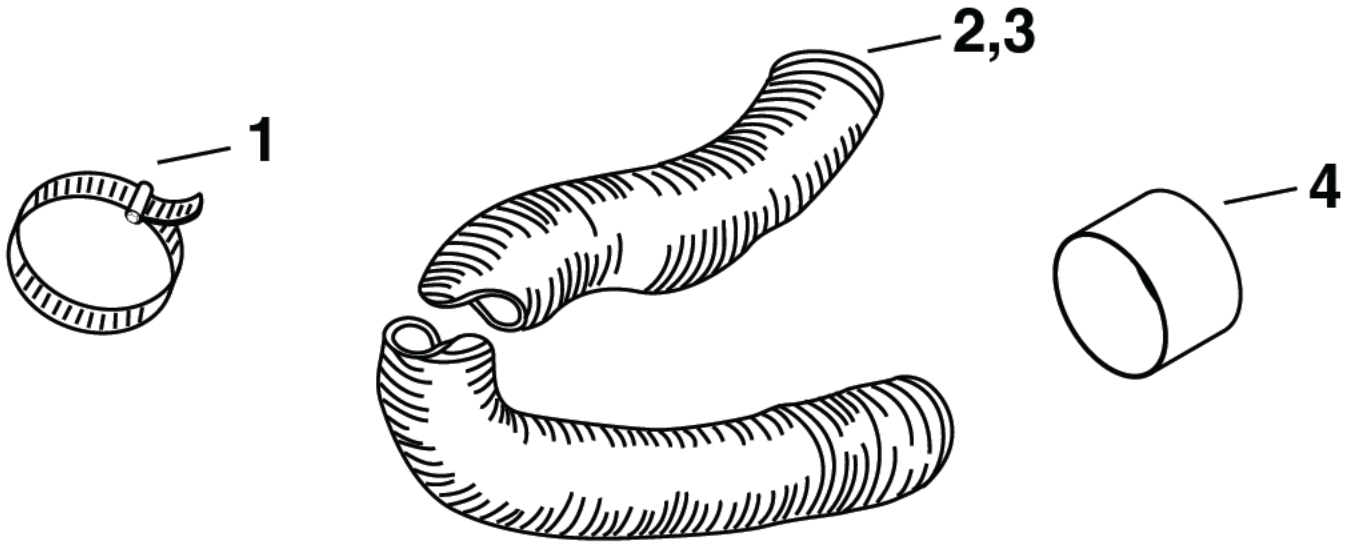

# 65640 Hose Extension Kit

REF.	PART NO.	QTY.	DESCRIPTION	REF.	PART NO.	QTY.	DESCRIPTION
1	43793	2	Hose Clamp	3	41882	1	Hose
2	27745	1	Hose	4	25900	1	Coupler