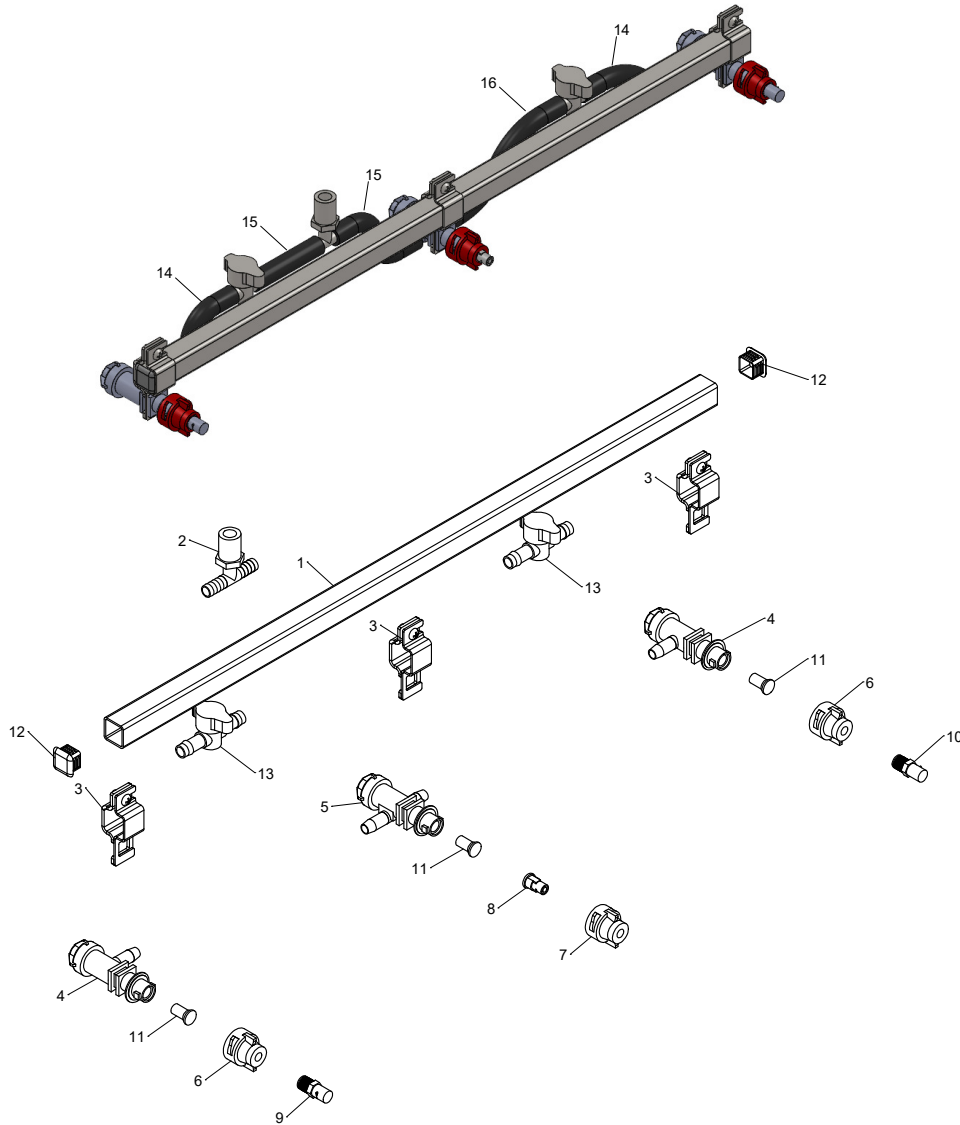

Boomless 24' Spray

ITEM NO.	PART NUMBER	DESCRIPTION	QTY.	Note
1	5CS61020	Boom Tube 31"	1	
2	5CS43597	Tee 1/2" Barb - 1/2" NPT F	1	
3	5CS43598	Square Tube Clamp 1"	3	
4	5CS43658	Nozzle Body Single Hose 1/2"	2	
5	5CS43595	Nozzle Body Dual Hose 1/2"	1	
6	5CS43599	Spray Tip Cap w/ Gasket for Threaded Tips	2	
7	5CS43408	Spray Tip Cap w/ Gasket	1	

Boomless 24' Spray

ITEM NO.	PART NUMBER	DESCRIPTION	QTY.	Note
8	5CS43410	Flood Spray Tip 0.3 gpm	1	
9	5CS43600	Boomless Flat Spray Tip Right	1	
10	5CS43601	Boomless Flat Spray Tip Left	1	
11	5CS43411	Spray Tip Screen	3	
12	5CS43401	Plastic End Cap 1"	2	
13	5CS43736	In-line Valve 1/2"	2	
14		1/2" Hose	2	CTL 3.25", MF 5CS43418
15		1/2" Hose	2	CTL 5", MF 5CS43418
16		1/2" Hose	1	CTL 10.25", MF 5CS43418
-	5CS43652	Hose Clamp Screw Type 3/8" - 1/2"	10	Not Illustrated