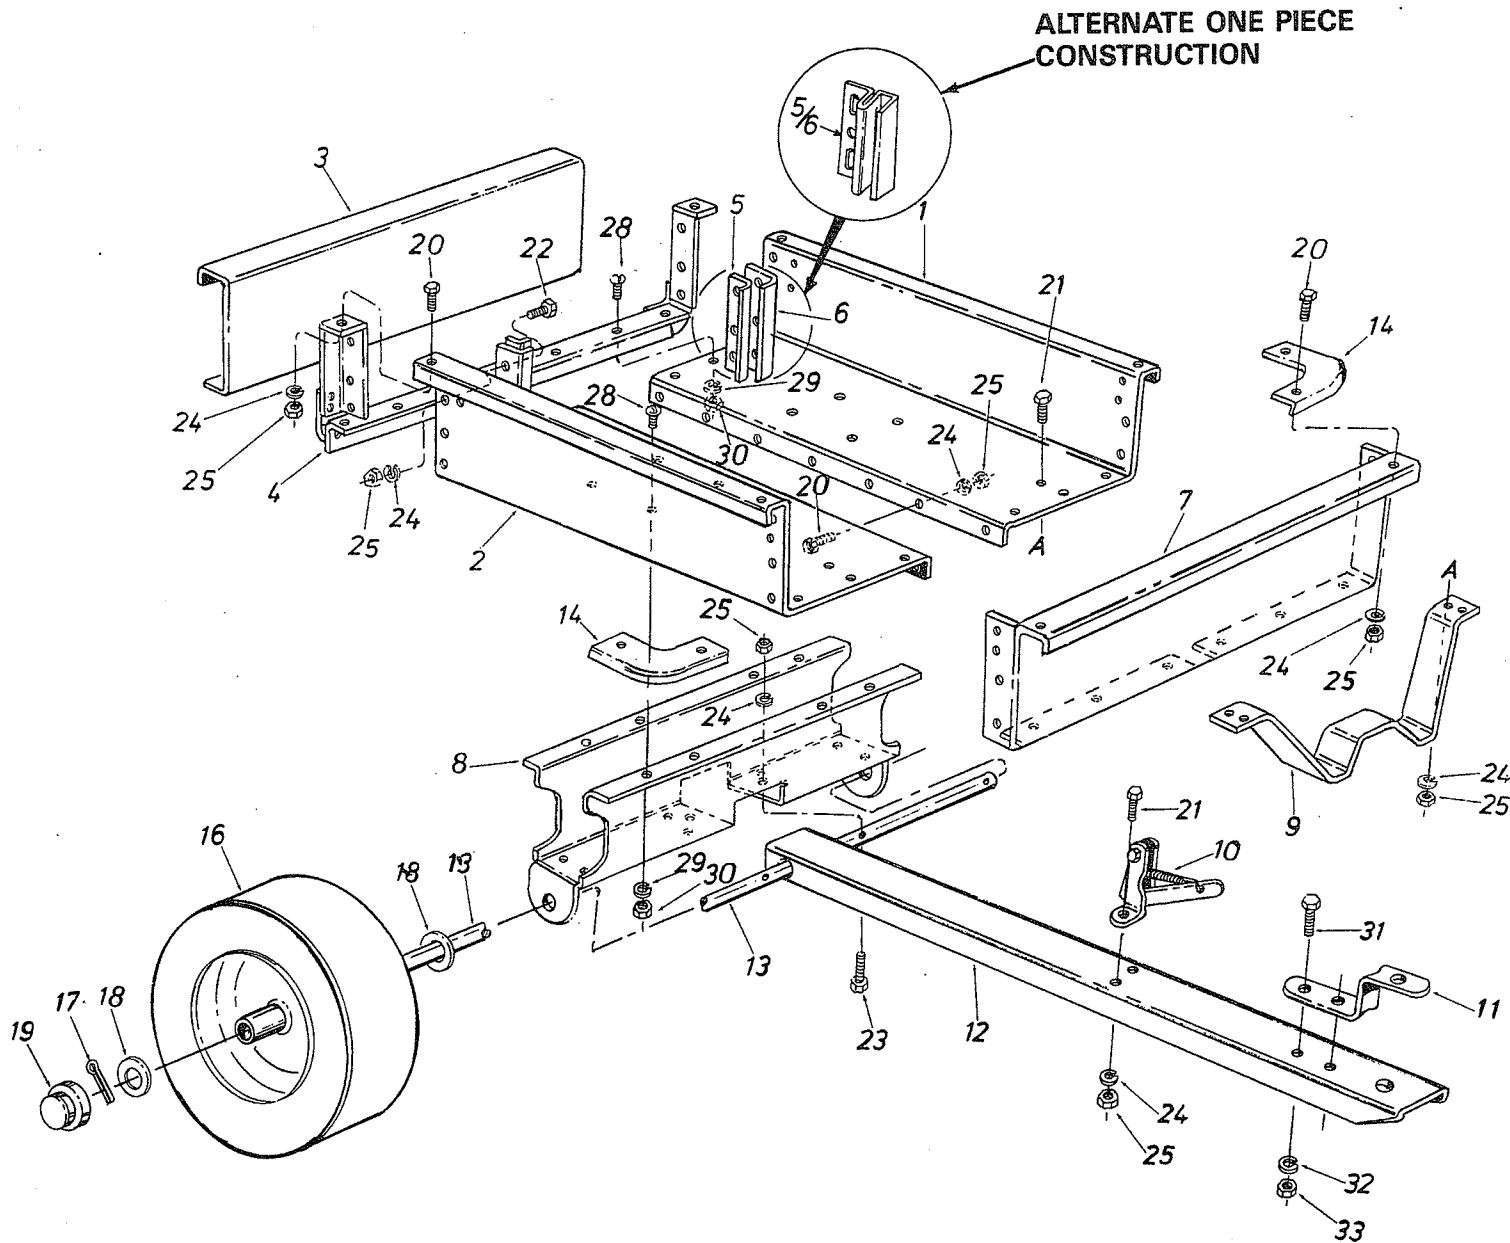

# REPAIR PARTS FOR: UTILITY CARTS MODEL No.'s 45-0101, 45-0171, AND 45-0184

**PARTS LIST FOR UTILITY CARTS**

REF. NO.	DESCRIPTION	PART NO.	MODEL NO. AND QUANTITY		
			45-0101	45-0171	45-0184
1	Cart Body — L.H.	23513	1	----	----
	Cart Body — L.H.	23515	----	1	----
	Cart Body — L.H.	23517	----	----	1
2	Cart Body — R.H.	23514	1	----	----
	Cart Body — R.H.	23516	----	1	----
	Cart Body — R.H.	23518	----	----	1
3	Tailgate	23502	1	----	----
	Tailgate	23503	----	1	----
	Tailgate	23504	----	----	1
4	Sub-Ass'y., Rear Angle	62458	1	1	----
	Sub-Ass'y., Rear Angle	62457	----	----	1
5	Guide, Tailgate — Inside	23547	2	2	----
	Guide, Tailgate — Inside	23549	----	----	2
5/6	Guide, Tailgate — One Piece	23767	2	2	----
6	Guide, Tailgate — Outside	23486	2	2	----
	Guide, Tailgate — Outside	23548	----	----	2
7	Front Panel	23492	1	----	----
	Front Panel	23493	----	1	----
	Front Panel	23490	----	----	1
8	Wheel Support	23506	1	----	----
	Wheel Support	23507	----	1	----
	Wheel Support	23487	----	----	1
9	Latch Stand Bracket	23095	1	----	----
	Latch Stand Bracket	23297	----	1	1
10	Ass'y. Latch Lock	62455	1	1	1
11	Hitch Bracket	23014	1	1	1
12	Draw Bar Tongue	23505	1	----	----
	Draw Bar Tongue	23482	----	1	----
	Draw Bar Tongue	23481	----	----	1
13	Wheel Axle 3/4" Dia.	23026	1	----	----
	Wheel Axle 1" Dia.	23299	----	1	----
	Wheel Axle 1" Dia.	23488	----	----	1
14	Cap, Front Corner	23484	2	2	2
16	Wheel, 4.30 x 3.75	43008	2	----	----
	Wheel, 16/6.50 x 8.00	43594	----	2	2
17	Cotter Pin 1/8" Dia. x 1" Lg.	43010	2	----	----
	Cotter Pin 1/8" Dia. x 1-1/2" Lg.	43093	----	2	2
18	Washer, Flat 25/32" I.D.	43009	4	----	----
	Washer, Flat 1.032" I.D.	43601	----	4	4
19	Hub Cap	43014	2	2	2
20	Hex Bolt 1/4" x 1/2" Lg.	43175	23	23	25
21	Hex Bolt 1/4" x 5/8" Lg.	43866	6	6	6
22	Hex Bolt 1/4" x 3/4" Lg.	43012	6	6	6
23	Hex Bolt 1/4" x 1-1/2" Lg.	43648	2	----	----
	Hex Bolt 1/4" x 1-3/4" Lg.	1509-69	----	2	2
24	Lock Washer 1/4" I.D.	43177	37	37	39
25	Hex Nut 1/4" Thread	43178	37	37	39
28	Slotted Truss Head Bolt 5/16" x 3/4" Lg.	43814	14	14	14
29	Lock Washer 5/16" I.D.	43086	14	14	14
30	Hex Nut 5/16" Thread	43083	14	14	14
31	Hex Bolt 3/8" x 1" Lg.	43001	2	2	2
32	Lock Washer 3/8" I.D.	43003	2	2	2
33	Hex Nut 3/8" Thread	43015	2	2	2
	Owner's Manual	43812	1	1	1