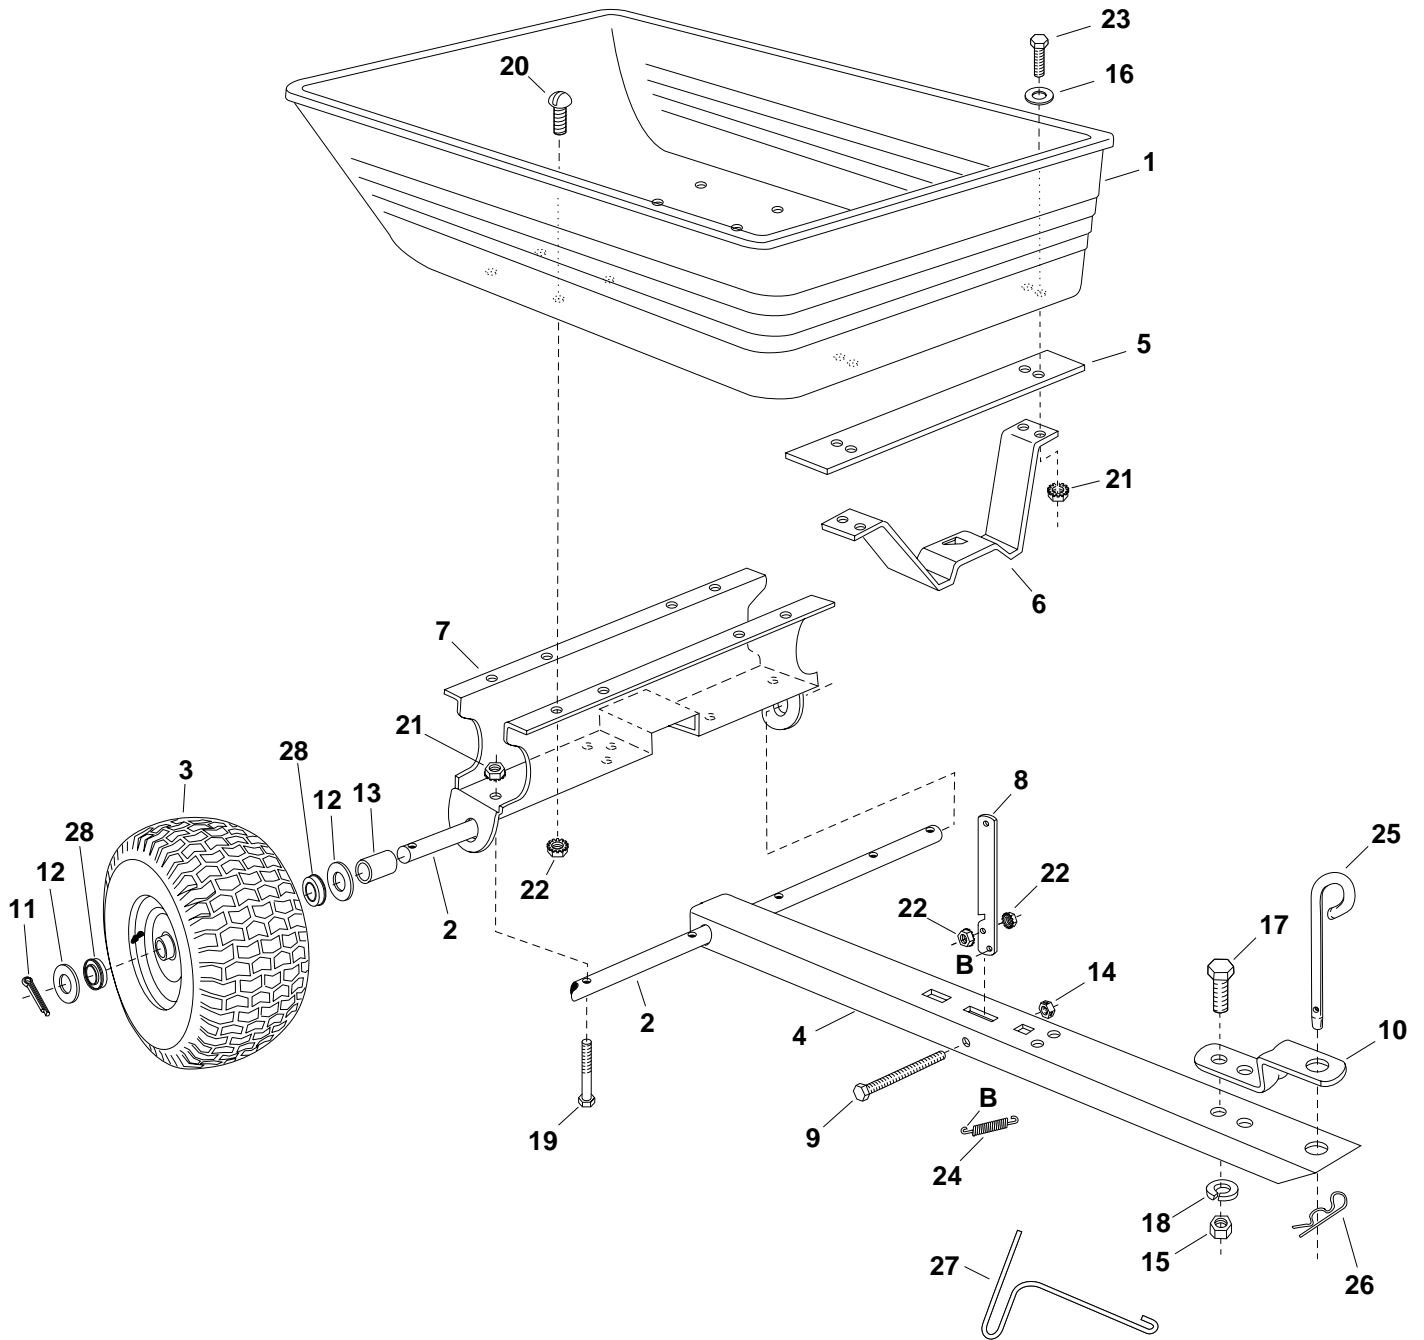

REPAIR PARTS FOR POLY CART MODEL 45-0175

REPAIR PARTS LIST FOR POLY CART MODEL 45-0175

REF. NO.	PART NO.	QTY.	DESCRIPTION
1	47019	1	Poly Tray
2	24528	1	Axle, 1"
3	47049	2	Wheel
4	24758	1	Tongue, Draw Bar
5	24386	1	Latch Stand Plate
6	24497	1	Latch Stand Bracket
7	24527	1	Wheel Support
8	24498	1	Latch Lock Lever
9	47407	1	Hex Bolt 5/16-18 x 3-3/4"
10	23475	1	Hitch Bracket
11	43093	2	Cotter Pin, 1/8" Dia. x 1-1/2"
12	43601	4	Washer, Flat 1.59" OD x 1" ID
13	47453	2	Spacer Tube, 3-1/8" Lg.
14	43064	1	Hex Lock Nut 5/16-18*
15	43015	2	Hex Nut, 3/8-16*
16	43088	4	Washer, Flat 1/4"
17	43087	2	Hex Bolt, 3/8-16 x 1-1/4" *
18	43003	2	Lock Washer, 3/8" *
19	1509-69	4	Hex Bolt, 1/4-20 x 1-3/4" *
20	43814	8	Truss Head Bolt, 5/16-18 x 3/4"
21	46978	8	Hex Nut, 1/4-20 (SEMS)
22	46980	10	Hex Nut, 5/16-18 (SEMS)
23	43012	4	Hex Bolt, 1/4-20 x 3/4" *
24	47408	1	Extension Spring
25	23353	1	Hitch Pin
26	43343	1	Hair Cotter Pin
27	47622	1	Spring Puller
28	47512	4	Wheel Bearing
	48227	1	Owner's Manual