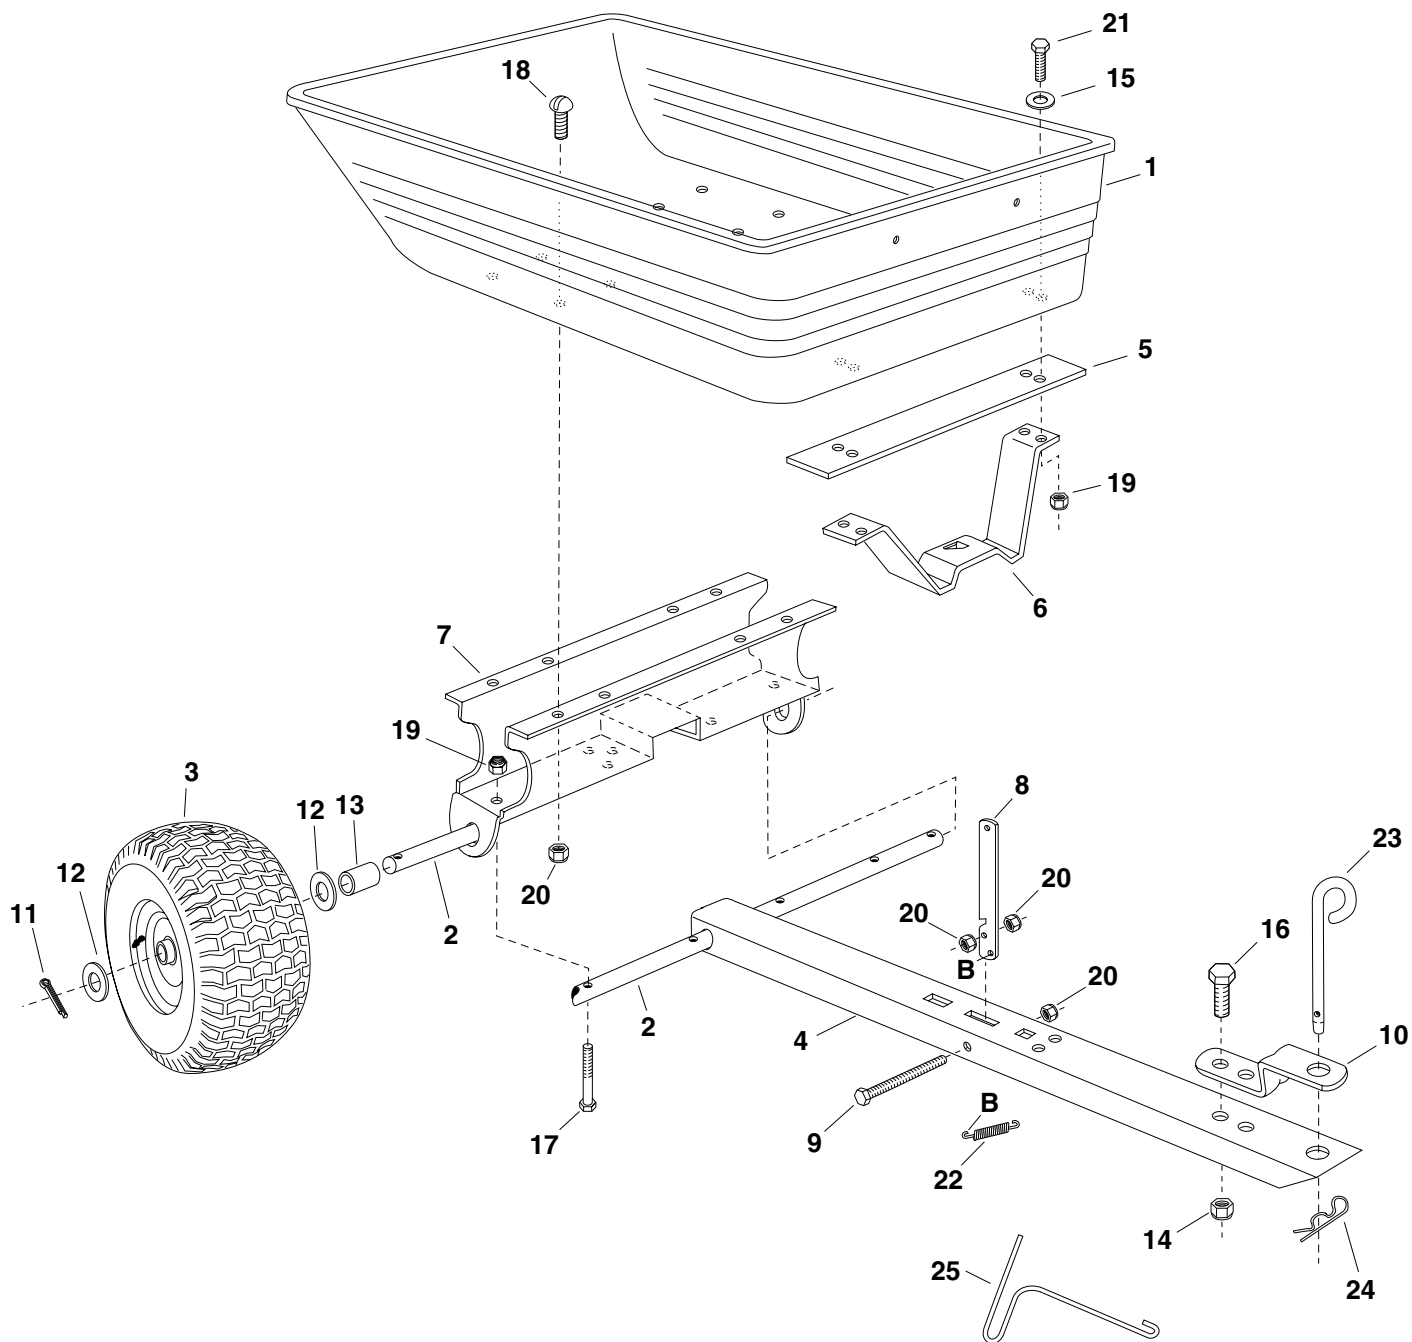

REPAIR PARTS FOR POLY CART MODEL 45-01751

REPAIR PARTS FOR POLY CART MODEL 45-01751

REF. NO.	PART NO.	QTY.	DESCRIPTION
1	47019	1	Poly Tray
2	24528	1	Axle, 1"
3	48906	2	Wheel
4	24758	1	Draw Bar Tongue
5	24386	1	Latch Stand Plate
6	24497	1	Latch Stand Bracket
7	24527	1	Wheel Support
8	24498	1	Latch Lock Lever
9	47407	1	Hex Bolt, 5/16-18 x 3-3/4"
10	23475	1	Hitch Bracket
11	43093	2	Cotter Pin, 1/8" x 1-1/2"
12	43601	4	Washer, Flat 1.59" O.D. x 1" I.D.
13	47453	2	Spacer Tube, 3-1/8" Lg.
14	HA21362	1	Nylock Nut, 3/8-16*
15	43088	4	Flat Washer, 1/4"
16	43087	1	Hex Bolt, 3/8-16 x 1-1/4" *
17	1509-69	4	Hex Bolt, 1/4-20 x 1-3/4" *
18	43814	8	Truss Head Bolt, 5/16-18 x 3/4"
19	47189	8	Nylock Nut, 1/4-20
20	47810	11	Nylock Nut, 5/16-18
21	43012	4	Hex Bolt, 1/4-20 x 3/4" *
22	47408	1	Extension Spring
23	23353	1	Hitch Pin
24	43343	1	Hair Cotter Pin, 3/32"
25	47622	1	Spring Puller
	49171	1	Owner's Manual