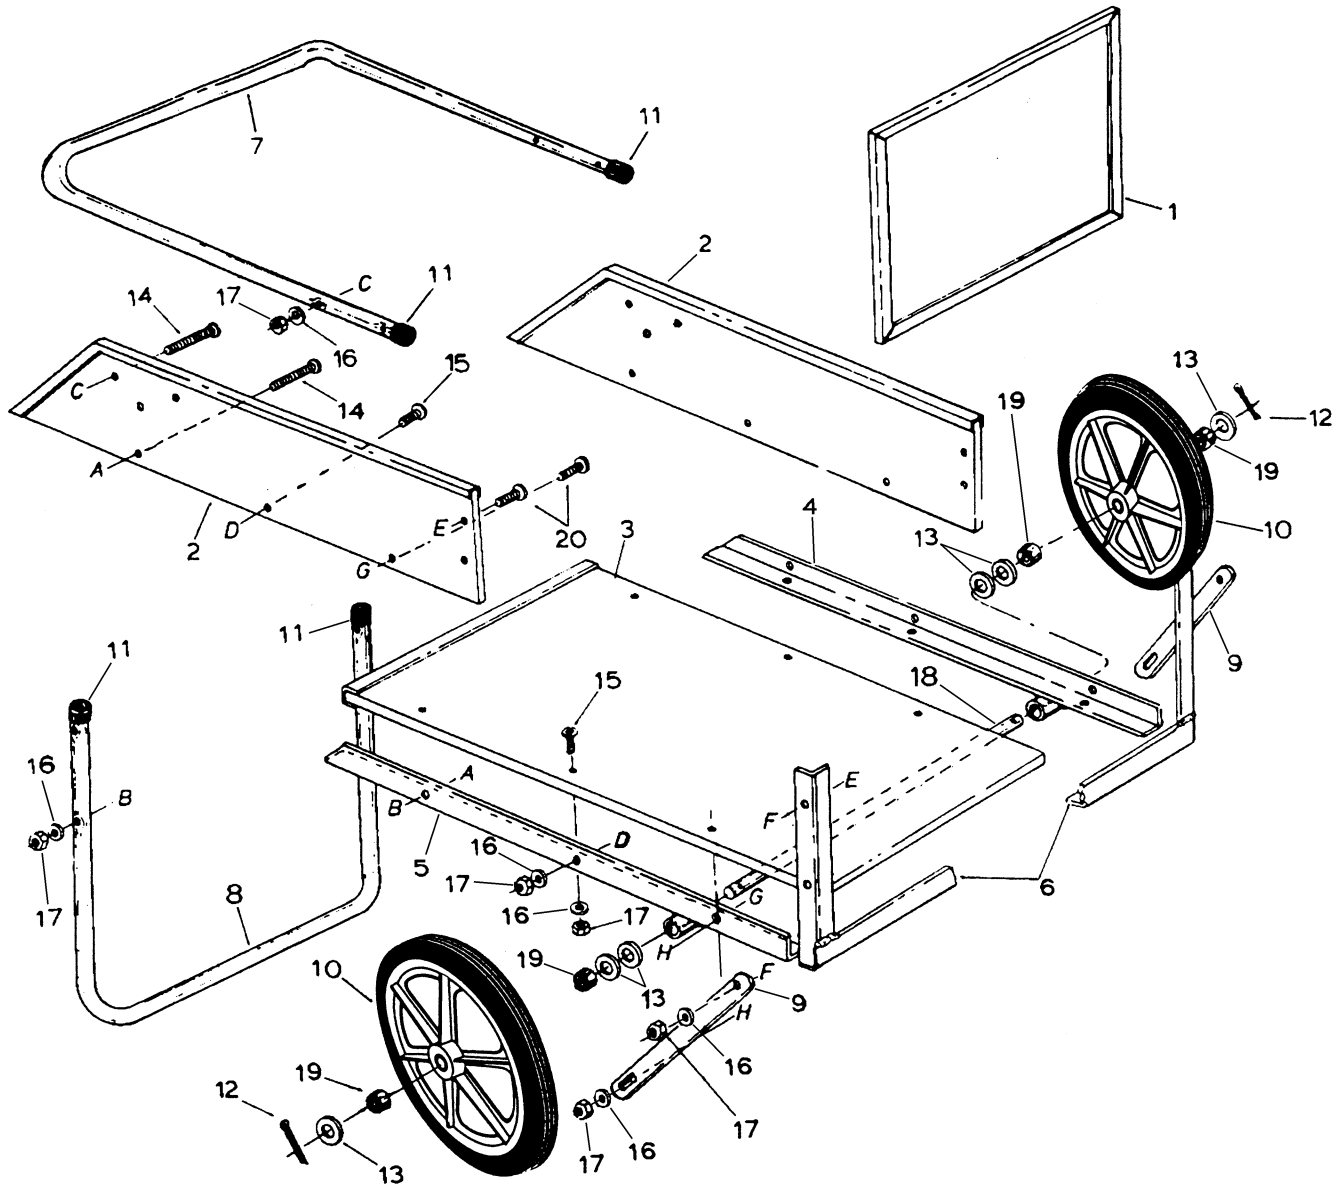

# MODEL 45-01762 7 CU. FT. FARM/YARD CART

## PARTS LIST FOR MODEL NO. 45-01762 FARM/YARD CART

REF. NO.	PART NO.	QTY.	DESCRIPTION	REF. NO.	PART NO.	QTY.	DESCRIPTION
1	47585	1	Front Panel	12	43010	2	Cotter Pin, 1/8" x 1-1/4" Lg.*
2	47586	2	Side Panel	13	43949	4	Flat Washer 25/32" I.D. x 1-1/2" O.D. x 3/32" Thick
3	47587	1	Bottom Panel	14	47584	8	Truss Head Screws 1/4-20 x 2" Lg.*
4	62527	1	Side Angle Assembly, L.H.	15	44259	13	Truss Head Screws 1/4-20 x 1" Lg.*
5	62528	1	Side Angle Assembly, R.H.	16	43088	25	Flat Washer, 1/4" I.D.*
6	62529	1	Front Angle	17	43178	25	Hex Nut, 1/4-20 Thread *
7	44018	1	Handle Tube	18	23991	1	Axle
8	44019	1	Leg Tube	19	44016	4	Bearing, Ball 3/4" I.D.
9	23606	2	Support Strap	20	44020	4	Truss Head Screws 1/4-20 x 1-1/4" Lg.*
10	44975	2	Wheel Assembly Complete w/Bearings (20")	47591		1	Owner's Manual
11	44021	4	Tube Caps				