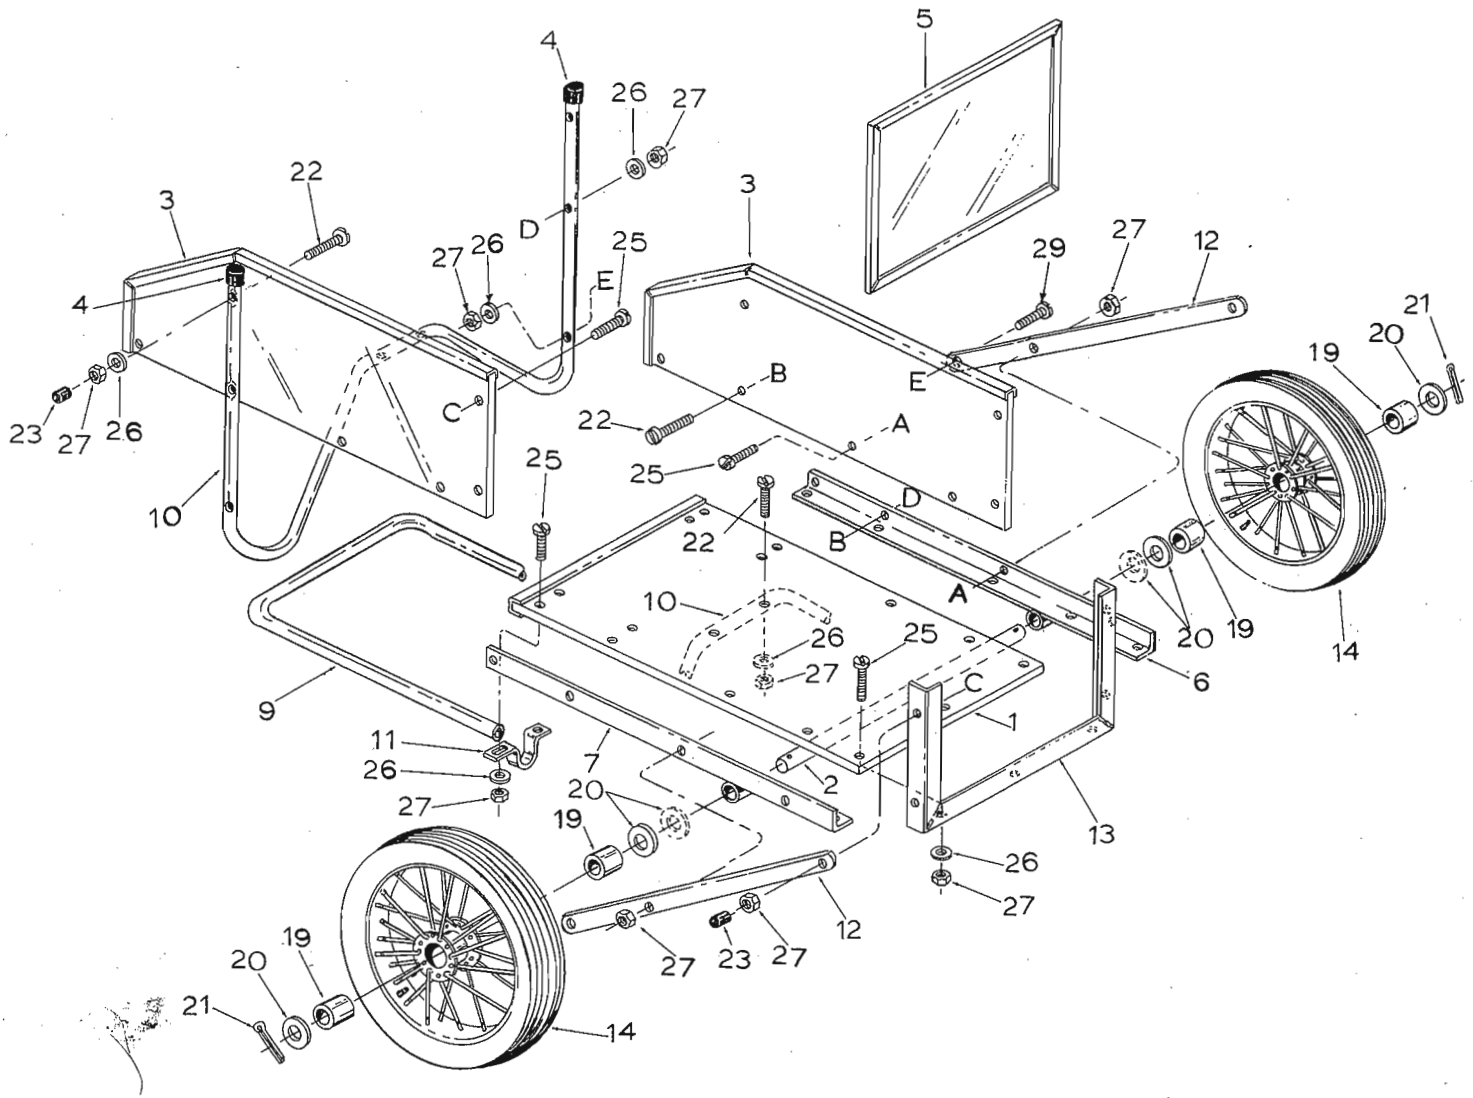

MODEL 45-01771 14 CU. FT. FARM/YARD CART

PARTS LIST FOR MODEL NO. 45-01771 FARM/YARD CART

REF. NO.	PART NO.	QTY.	DESCRIPTION	REF. NO.	PART NO.	QTY.	DESCRIPTION
1	44027	1	Bottom Panel	20	43949	4	Fl.-Wash. 25/32" x 1-1/2" x 3/32"
2	23594	1	Axle, Wheel	21	43010	2	Cotter Pin, 1/8" x 1-1/4"*
3	44028	2	Side Panel	22	44022	6	Truss Head Screw 1/4-20 x 1-3/4" Lg.*
4	44021	2	Tube Caps	23	44538	4	Cap, Rubber 1/4 x 3/8" Lg.
5	44029	1	Front Panel	25	44023	17	Truss Head Screw 1/4-20 x 3/4" Lg.*
6	62537	1	Side Angle Ass'y.-L.H.	26	43088	33	Flat Washer 1/4" Std.*
7	62536	1	Side Angle Ass'y.-R.H.	27	43178	33	Hex Nut 1/4-20 Thd.*
9	44031	1	Handle Tube	28	44259	8	Truss Head Screw 1/4-20 x 1" Lg.*
10	44522	1	Leg Tube	29	44020	2	Truss Head Screw 1/4-20 x 1-1/4" Long*
11	44033	4	Clamp, Tube		45006	1	Owner's Manual
12	23882	2	Support Strap				
13	62535	1	Front Angle Ass'y.				
14	43945	2	Wheel/Complete w/Brg. 26"				
19	44016	4	Ball Bearings 3/4" I.D.				