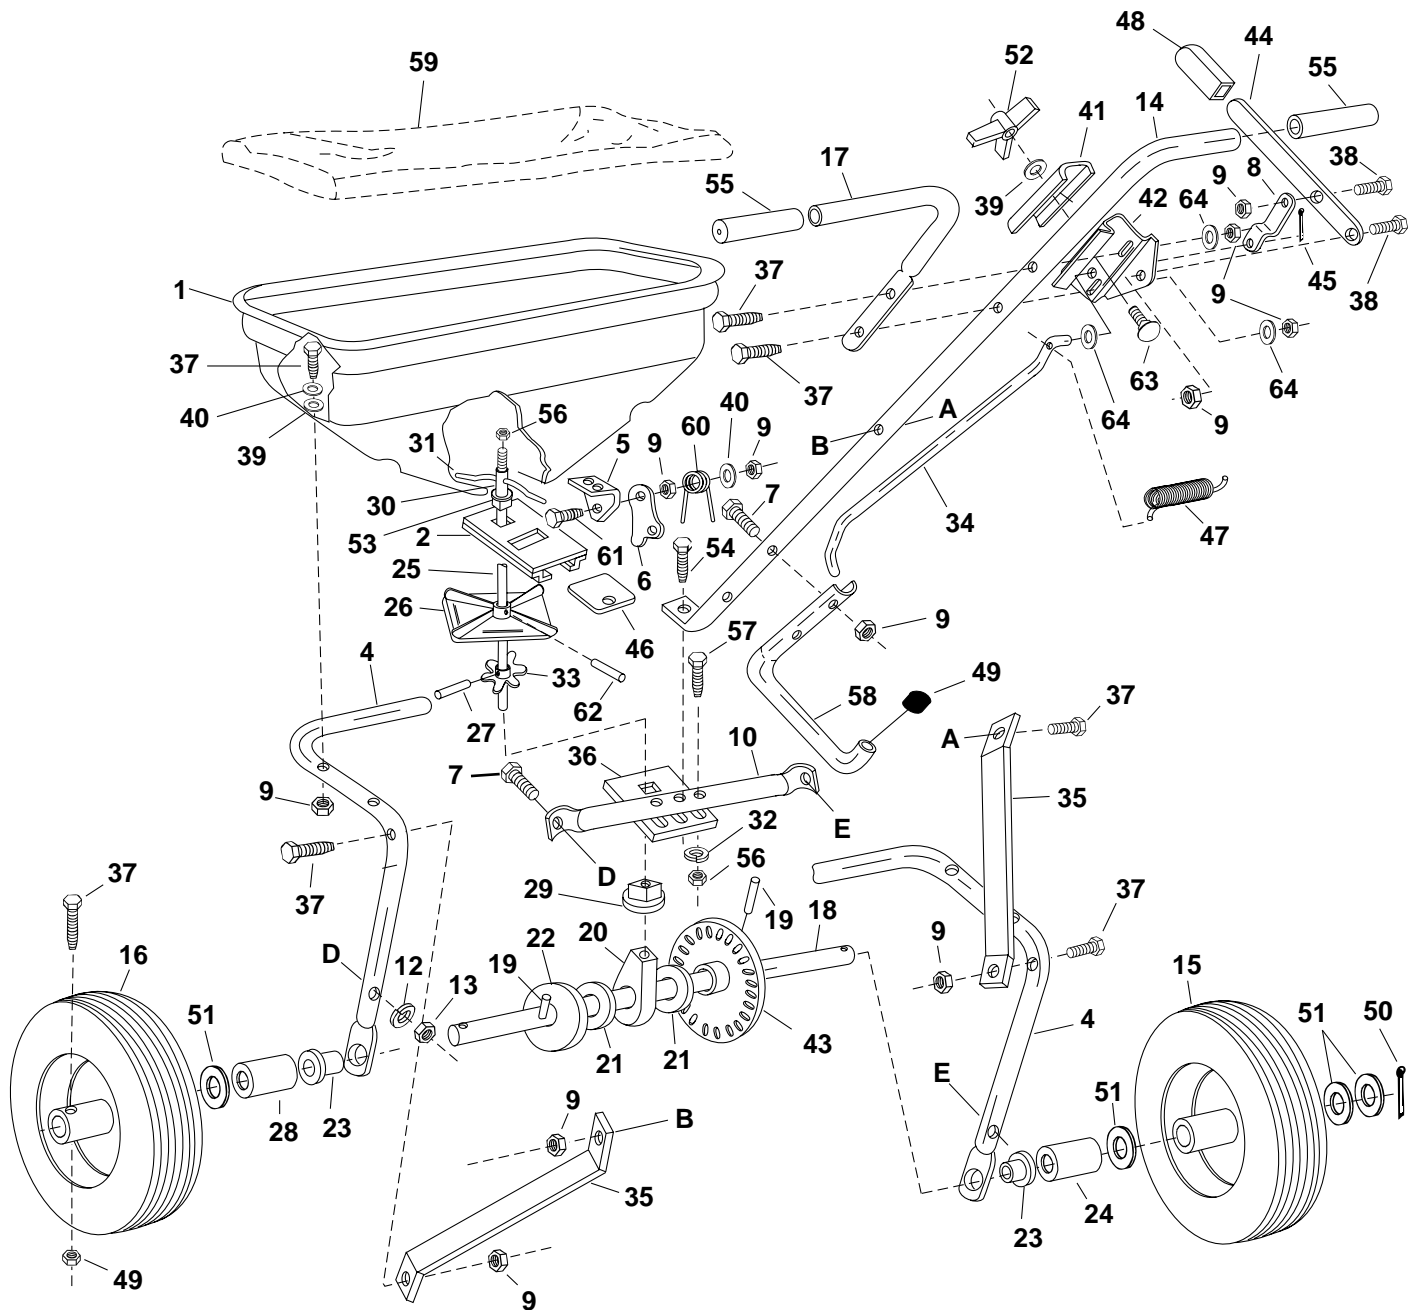

# REPAIR PARTS FOR BROADCAST SPREADER MODEL 45-02101