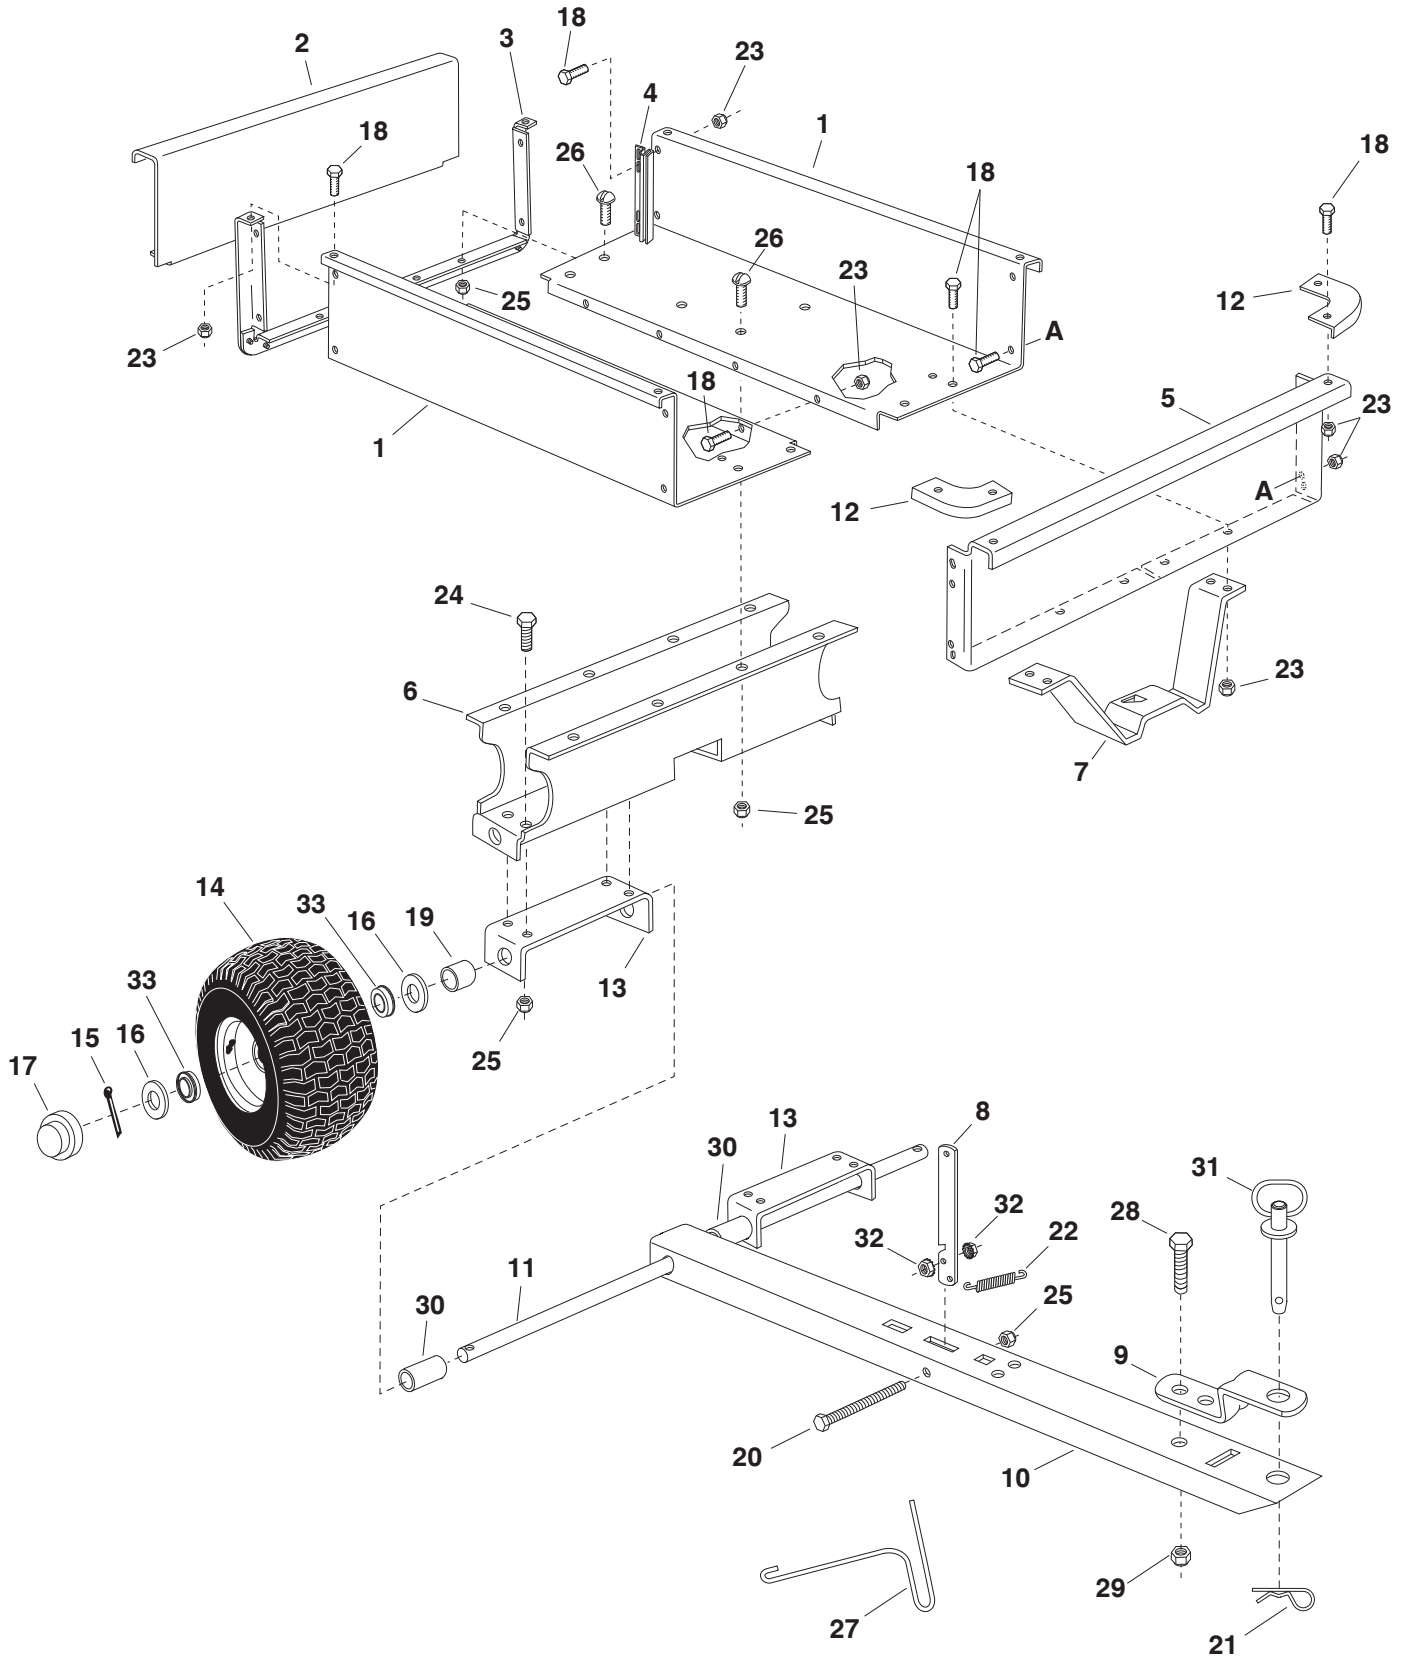

# REPAIR PARTS FOR CART MODEL 45-02176

## REPAIR PARTS LIST FOR CART MODEL 45-02176

REF.	PART NO.	QTY.	DESCRIPTION
1	23984	2	Cart Body
2	23504	1	Tailgate
3	62457	1	Tailgate Reinforcement Bracket
4	23548	2	Guide, Tailgate
5	23490	1	Front Panel
6	23487	1	Wheel Support
7	24757	1	Latch Stand Bracket
8	24498	1	Latch Lock Lever
9	23014	1	Hitch Bracket
10	24756	1	Tongue (Draw Bar)
11	24462	1	Axle, Wheel 1" Dia.
12	23484	2	Cap, Front Corner
13	23357	2	Axle Extension Bracket
14	40758	2	Wheel, 18.0" x 6.5"
15	43093	2	Cotter Pin, 1/8" Dia. x 1-1/2"
16	43601	4	Washer, Flat 1.032"
17	43014	2	Hub Cap
18	43012	24	Hex Bolt, 1/4-20 x 3/4" *
19	45132	2	Spacer Tube (Short)
20	47407	1	Hex Bolt, 5/16-18 x 3-3/4"
21	43343	1	Hair Cotter Pin, 3/32"
22	47408	1	Spring
23	47189	24	Nylock Nut, 1/4-20 Thread *
24	43182	8	Hex Bolt, 5/16-18 x 3/4" Lg.*
25	47810	21	Nylock Nut, 5/16" Thread
26	43814	12	Slit. Truss Hd. Bolt, 5/16-18 x 3/4" Lg.*
27	47622	1	Spring Puller Tool
28	43001	1	Hex Bolt, 3/8-16 x 1" Lg. *
29	HA21362	1	Nylock Nut, 3/8-16 Thread *
30	44678	2	Spacer Tube (Long)
31	43884	1	Pin, Hitch
32	46980	2	Hex Nut, 5/16-18 (SEMS)
33	65408	2	Wheel Bearing Kit
	40759	1	Owners Manual