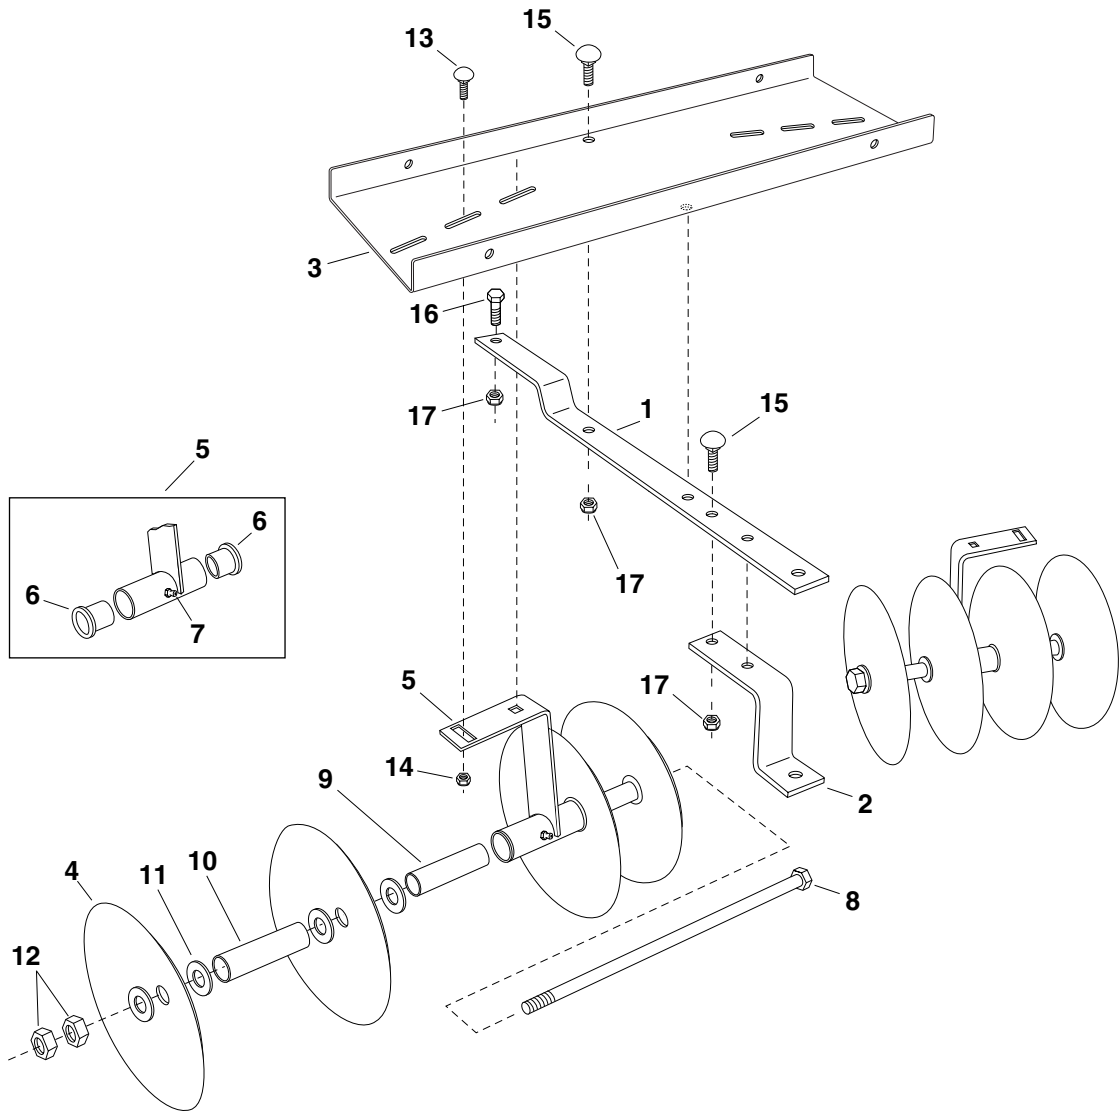

REPAIR PARTS FOR MODEL 45-02661 - DISC CULTIVATOR

REF. NO.	PART NO.	QTY.	DESCRIPTION	REF. NO.	PART NO.	QTY.	DESCRIPTION
1	24850	1	Draw Bar	10	46859	4	Spacer, 3/4" I.D. x 4-1/4" Lg.
2	24851	1	Hitch Bracket	11	1540-162	16	Flat Washer, 3/4" Std. Wrt.
3	24852	1	Tray	12	46860	4	Hex Nut, 3/4-10 Thread
4	46856	8	Blade Disc	13	710-0305	4	Carriage Bolt, 3/8-16 x 1-1/4" Lg.
5	63510	2	Bearing Hanger Brkt. Assembly	14	HA21362	4	Nylock Nut, 3/8-16 Thread
6	44488	4	Bearing (Included in #63510)	15	47660	4	Carriage Bolt, 1/2-13 x 1-1/2" Lg.
7	46858	2	Grease Fitting (Included in #63510)	16	43020	1	Hex Bolt, 1/2-13 x 1-1/2" Lg.
8	46857	2	Hex Bolt, 3/4-10 x 16" Lg.	17	712-3083	5	Nylock Nut, 1/2-13 Thread
9	24240	2	Bearing Sleeve		49406	1	Owners Manual

SpeedPart *the fastest way to purchase parts* www.speedepart.com

REPAIR PARTS
 Agri-Fab, Inc.
 303 West Raymond
 Sullivan, IL. 61951
 217-728-8388
www.agri-fab.com