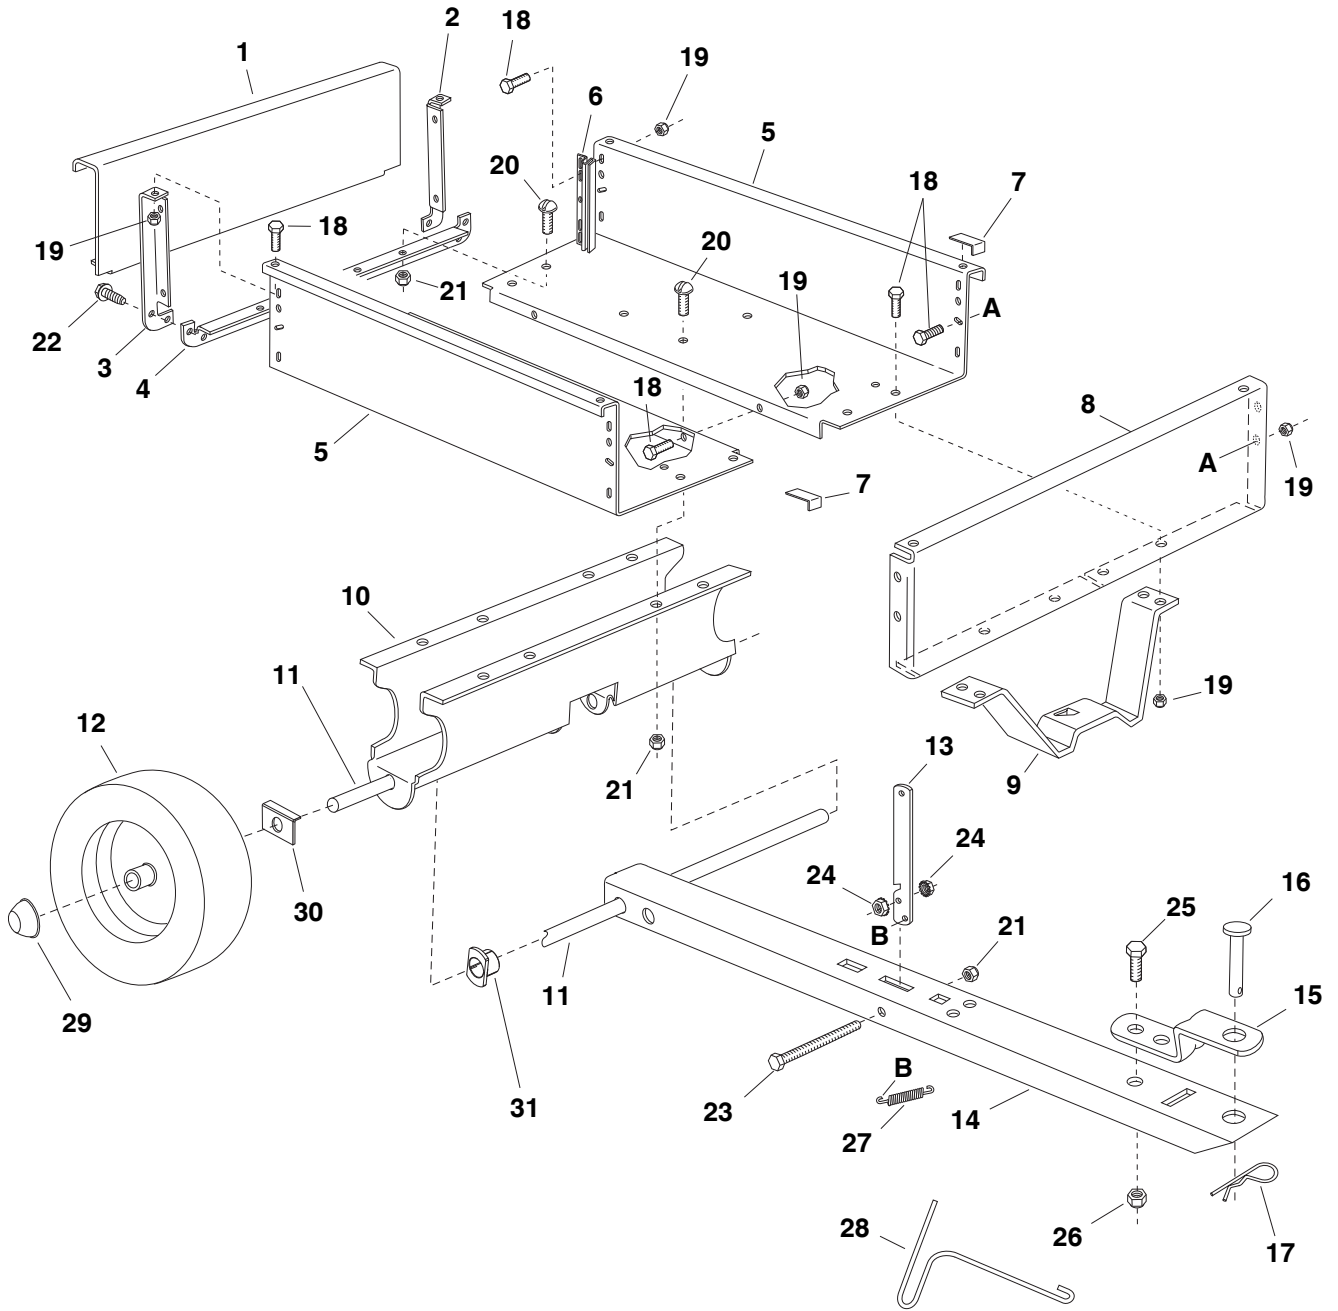

REPAIR PARTS FOR 45-03031, 45-03031-062 UTILITY CART

REPAIR PARTS LIST FOR 45-03031, 45-03031-062 UTILITY CART

REF. NO.	PART NO.	QTY.	DESCRIPTION
1	24907	1	Tailgate
2	24143	1	Left Rear Angle
3	24144	1	Right Rear Angle
4	24142	1	Lower Rear Angle
5	23912	2	Cart Body
6	23548	2	Guide, Tailgate
7	48789	2	Cap, Front Corner
8	24906	1	Front Panel
9	24497	1	Latch Stand Bracket
10	25996	1	Wheel Support
11	24908	1	Axle
12	48497	2	Wheel
13	24498	1	Latch Lock Lever
14	25995	1	Draw Bar Tongue
15	23014	1	Hitch Bracket
16	47623	1	Hitch Pin
17	43343	1	Hair Cotter Pin, 1/8" (#4) *
18	43012	18	Hex Bolt, 1/4-20 x 3/4" *
19	47189	18	Nylock Nut, 1/4-20
20	43814	12	Slit. Truss Hd. Bolt, 5/16-18 x 3/4" Lg.*
21	47810	13	Nylock Nut, 5/16-18
22	47630	4	Bolt, Self Tapping 5/16-18 x 3/4"
23	47407	1	Hex Bolt, 5/16-18 x 4"
24	46980	2	Hex Nut, 5/16-18 (SEMS)
25	43001	1	Hex Bolt, 3/8-16 x 1" Lg. *
26	HA21362	1	Nylock Nut, 3/8-16*
27	47408	1	Extension Spring
28	47622	1	Spring Puller Tool
29	48499	2	Hub Cap
30	25910	2	Axle Clip
31	40315	2	Flange Bearing
	40298	1	Owner's Manual