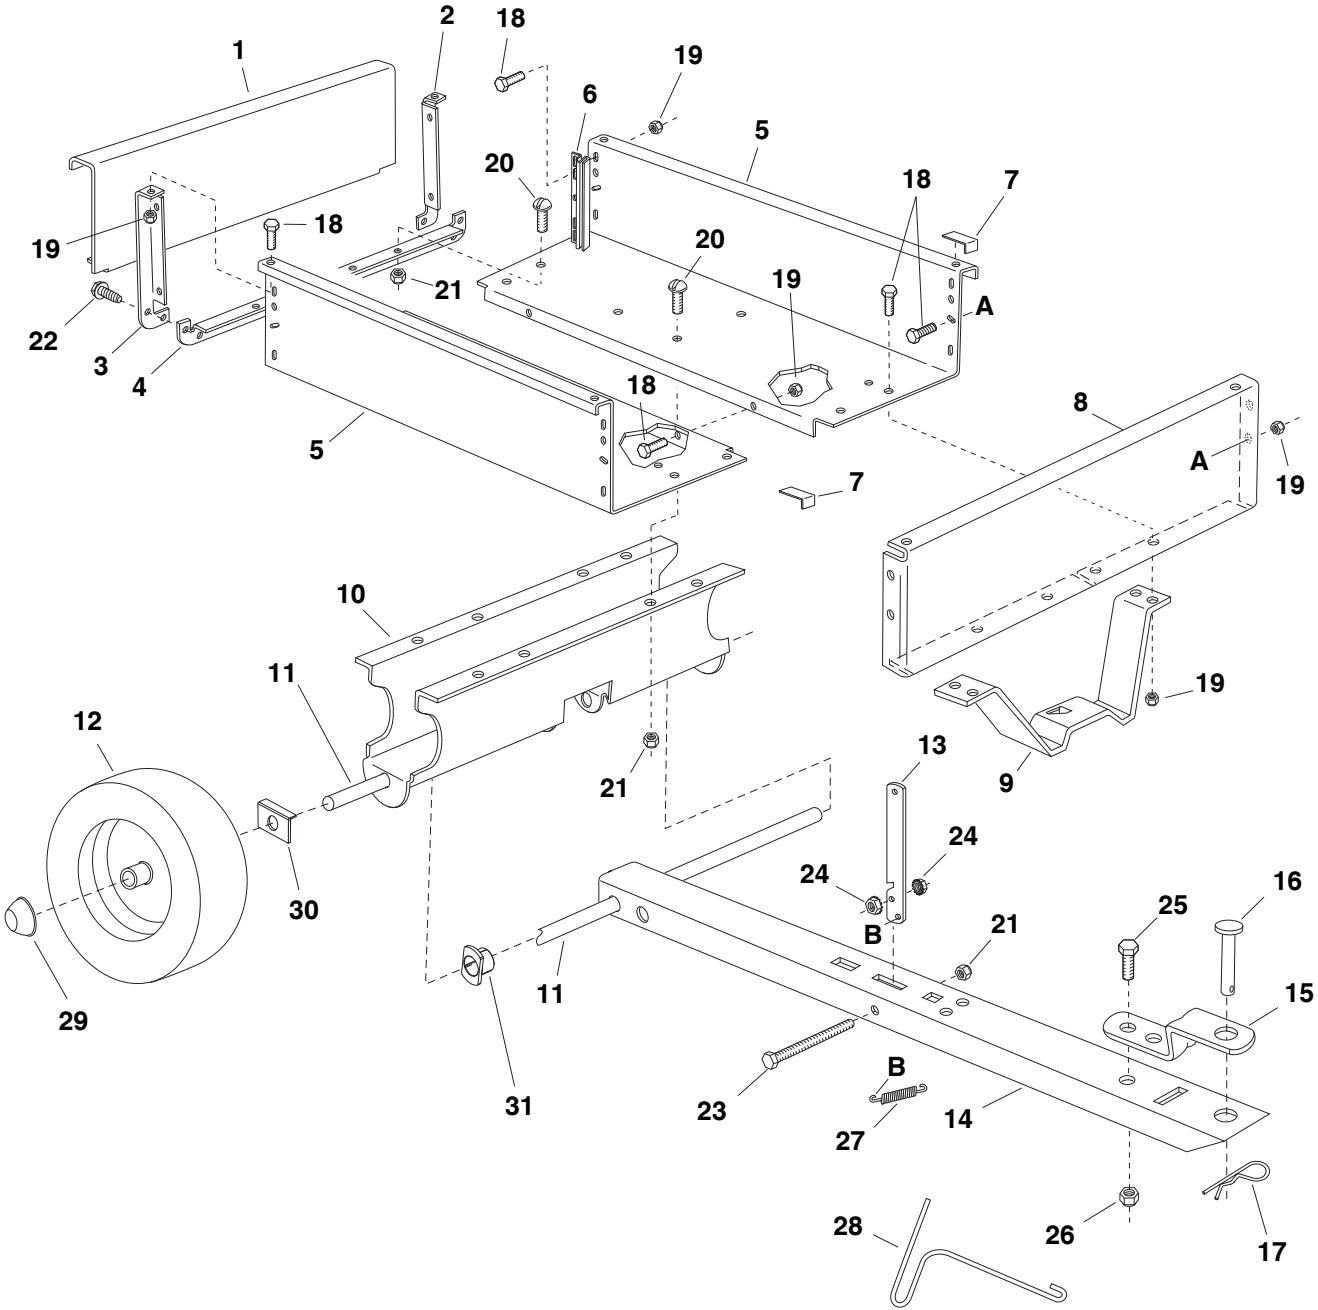

REPAIR PARTS FOR 45-03032 UTILITY CART

REPAIR PARTS LIST FOR 45-03032 UTILITY CART

REF. NO.	PART NO.	QTY.	DESCRIPTION
1	24907	1	Tailgate
2	24143	1	Left Rear Angle
3	24144	1	Right Rear Angle
4	24142	1	Lower Rear Angle
5	23912	2	Cart Body
6	23548	2	Guide, Tailgate
7	48789	2	Cap, Front Corner
8	24906	1	Front Panel
9	24497	1	Latch Stand Bracket
10	25996	1	Wheel Support
11	24908	1	Axle
12	40880	2	Wheel
13	24498	1	Latch Lock Lever
14	25995	1	Draw Bar Tongue
15	23014	1	Hitch Bracket
16	47623	1	Hitch Pin
17	43343	1	Hair Cotter Pin, 1/8" (#4) *
18	43012	18	Hex Bolt, 1/4-20 x 3/4" *
19	47189	18	Nylock Nut, 1/4-20
20	43814	12	Slit. Truss Hd. Bolt, 5/16-18 x 3/4" Lg.*
21	47810	13	Nylock Nut, 5/16-18
22	47630	4	Bolt, Self Tapping 5/16-18 x 3/4"
23	47407	1	Hex Bolt, 5/16-18 x 4"
24	46980	2	Hex Nut, 5/16-18 (SEMS)
25	43001	1	Hex Bolt, 3/8-16 x 1" Lg. *
26	HA21362	1	Nylock Nut, 3/8-16*
27	47408	1	Extension Spring
28	47622	1	Spring Puller Tool
29	48499	2	Hub Cap
30	25910	2	Axle Clip
31	40315	2	Flange Bearing
	41956	1	Owner's Manual