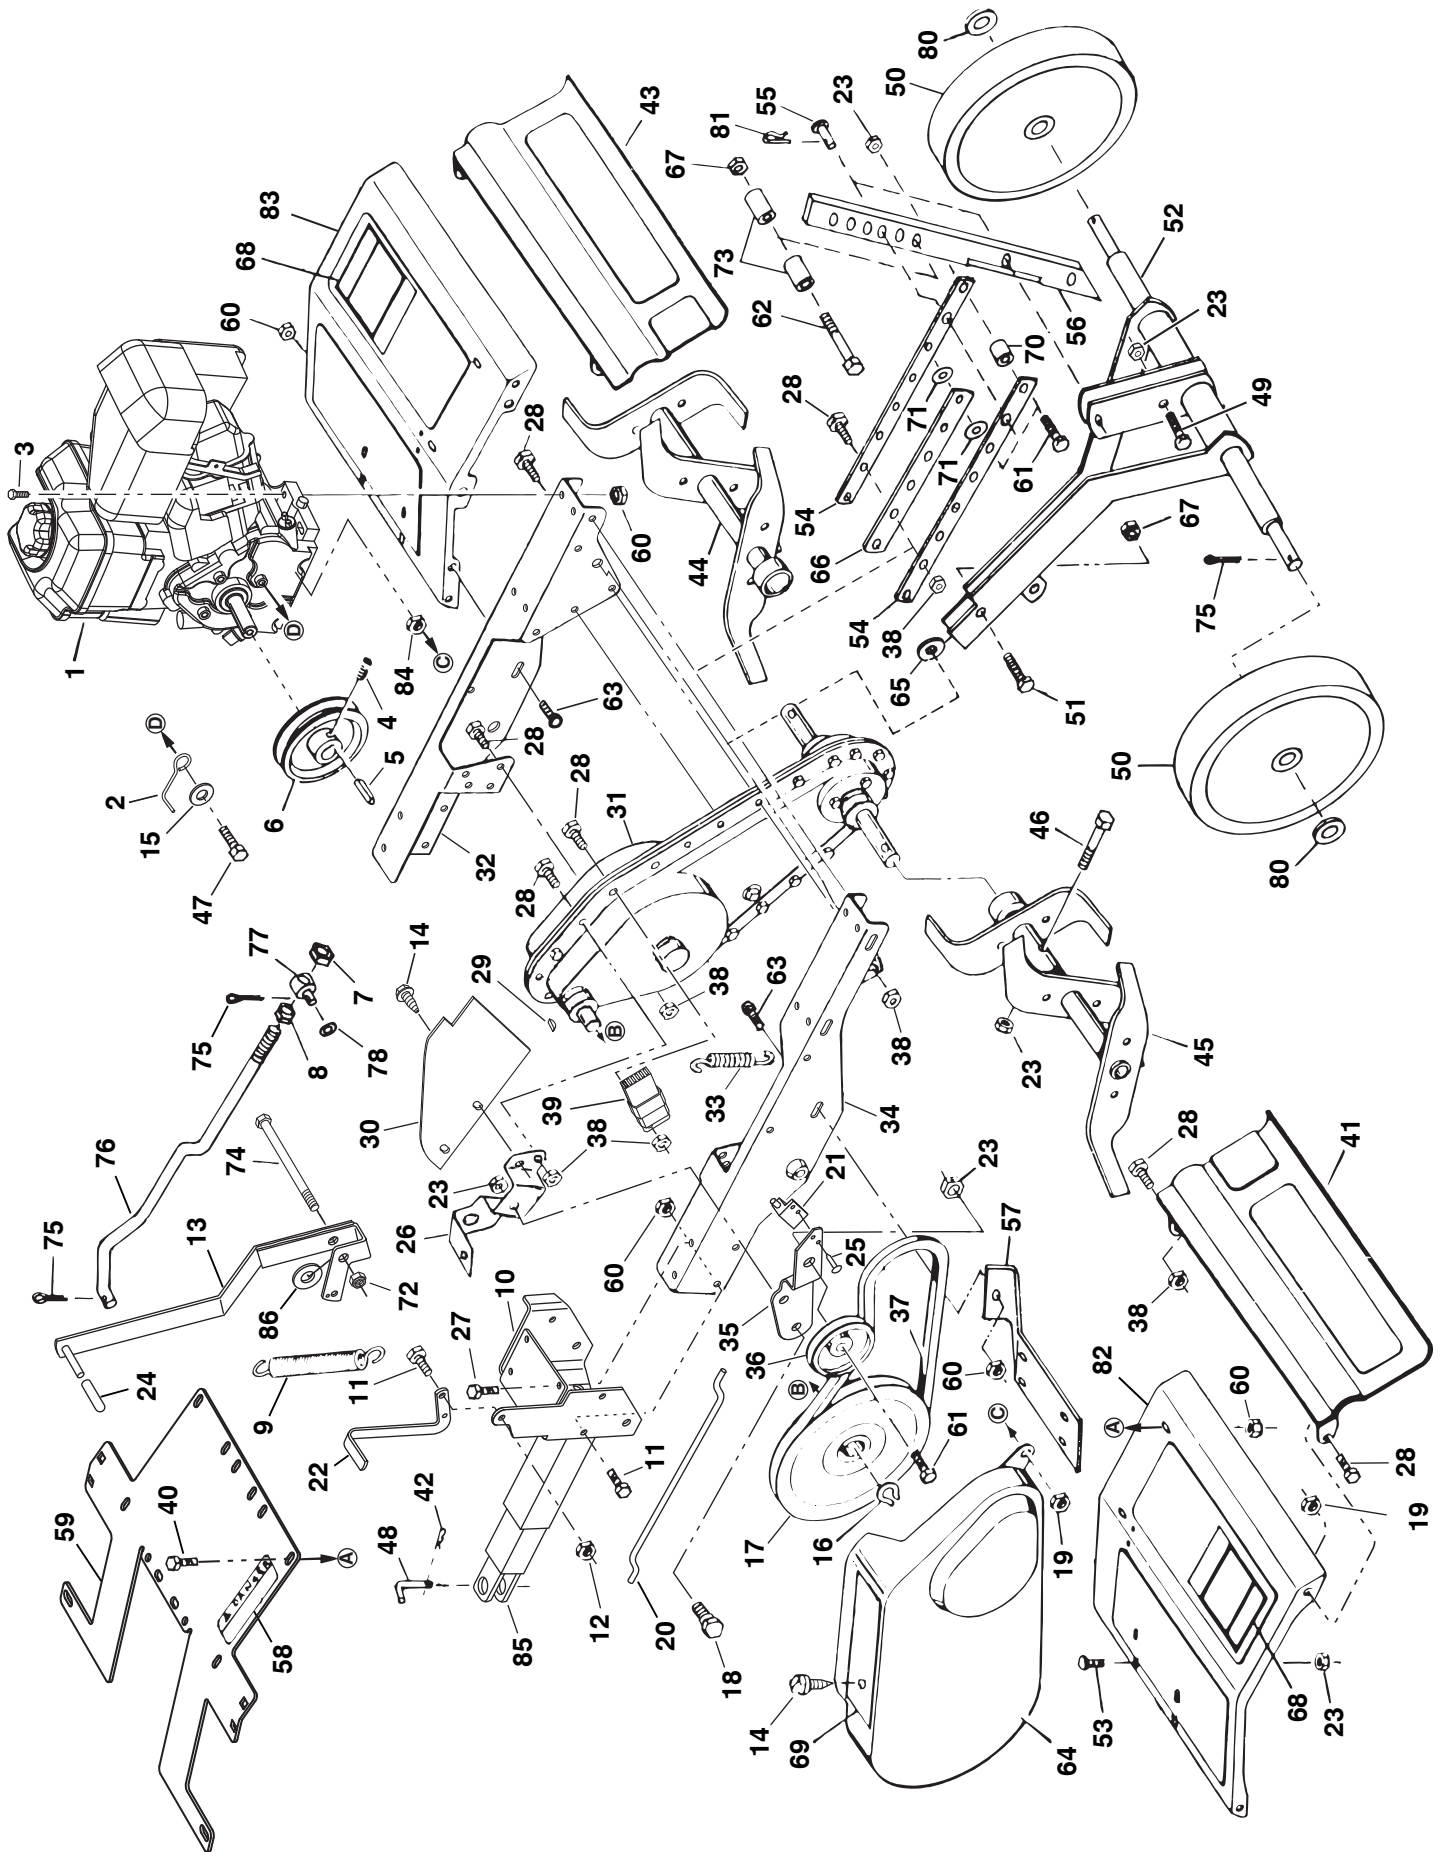

REPAIR PARTS FOR MODEL 45-03083 UNIVERSAL TOW BEHIND TILLER

REPAIR PARTS FOR MODEL 45-03083 UNIVERSAL TOW BEHIND TILLER

REF.	PART NO.	QTY.	DESCRIPTION	REF.	PART NO.	QTY.	DESCRIPTION
1	40993	1	Engine (49 State)	44	HA20094	1	Tine & Hub Assembly - RH
	40997	1	Engine (California)	45	HA20088	1	Tine & Hub Assembly - LH
2	48346	1	Guide - Belt	46	43054	4	Bolt, 3/8-16 x 2"
3	43085	4	Bolt, 5/16-18 x 1-1/2" Hex Head	47	47600	1	Bolt, Hex 5/16-24 x 1"
4	HA115321	1	Set Screw, 5/16-18 x 5/16"	48	HA5236	1	Pin, Hitch
5	HA11154	1	Key, Square 1/4" x 2"	49	43062	1	Bolt, 3/8-16 x 1-1/2" Hex Head
6	HA20176	1	Pulley	50	HA20918	2	Wheel
7	48733	1	Nut, 1/2-12 Nylock Jam	51	R74780828	1	Bolt, 1/2-13 x 1-3/4" Hex Head
8	HA124934	1	Nut, 1/2-12 Hex Jam	52	HA20670	1	Pivot Axle Assembly
9	HA19860	1	Spring, Depth Extension	53	43350	8	Bolt, 3/8-16 x 1" Carriage
10	64282	1	Hitch Bracket Assembly	54	HA20725	2	Strap Frame Extension
11	43063	5	Bolt, 5/16-18 x 1" Hex Head	55	HA3433	2	Pin, Clevis
12	43064	9	Locknut, 5/16-18 Hex	56	HA20690	1	Stake, Drag
13	64343	1	Lift Handle Assembly	57	HA20932	2	Bracket - Wheel Weight Support
14	48840	3	Screw, Self-Tapping 1/4" x 1/2"	58	HA20940	1	Decal, Danger
15	43081	1	Washer, 5/16" Std. Wrt.	59	25830	1	Plate, Fender Support
16	HA20135	1	Ring, Retainer	60	47810	18	Nut, Hex 5/16-18 Nylock
17	HA20184	1	Pulley, Input	61	41576	5	Bolt - 3/8-16 x 1-3/4" Hex Head
18	HA20178	1	Bolt - Shoulder	62	R74760884	1	Bolt, 1/2-13 x 5-1/2" Hex Head
19	47189	6	Nut, Hex Nylock 1/4-20	63	44326	2	Bolt, 5/16-18 x 1" Carriage
20	24848	1	Clutch Rod	64	24849	1	Belt Guard (incl. #69)
21	HA23199	1	Switch, Safety Interlock	65	HA14306	1	Washer
22	24847	1	Lever, Clutch	66	HA20691	1	Strap-Frame Extension Brace
23	HA21362	19	Nut, Hex Nylock 3/8-16	67	712-3083	3	Nut, 1/2-13 Nylock
24	HA20170	1	Grip, Handle	68	HA20938	2	Decal, Danger
25	C-9M5732	2	Rivet, Pop	69	HA20942	1	Decal
26	HA20134	1	Belt Guide & Idler Mounting Bracket	70	HA5713	1	Spacer
27	HA9131	4	Screw, 5/16-18 x 3/4" Self Tap	71	HA15200	2	Washer
28	43661	11	Bolt, 1/4-20 x 1" Hex Head	72	712-0261	1	Nut, Hex 5/18-11 Nylock
29	HA20185	1	Key, Woodruff No. 61	73	HA7974	2	Spacer
30	24863	1	Cover, Drive	74	48278	1	Bolt, Hex 5/8-11 x 7-1/2"
31	HA20119	1	Transmission - Complete	75	43010	6	Pin - 1/8" x 1-1/4" Cotter
32	24843	1	Chassis, Left	76	HA20688	1	Rod - Lift
33	HA20186	1	Spring, Extension	77	HA19649	1	Anchor - Adjustment
34	24844	1	Chassis, Right	78	HA120396	5	Washer, 17/32" x 1-1/6" x .095" Flat
35	24846	1	Bracket, Idler	79	HA124934	1	Nut - 1/2-20 Hex Jam
36	HA11496	1	Pulley, Idler	80	HA456151	4	Washer, 13/16" x 1-1/2" x .134" Flat
37	HA20187	1	V-Belt	81	HA20481	2	Pin - Hair Cotter
38	43013	7	Nut, 1/4-20 Hex Lock	82	HA22594	1	Shield, Tine (LH)
39	64284	1	Module	83	HA22595	1	Shield, Tine (RH)
40	43182	4	Hex Bolt, 5/16-18 x 3/4"	84	43178	1	Nut, 1/4-20 Hex
41	HA20112	1	Rear Guard Assembly - LH	85	HA20692	1	Hitch Tube Assembly
42	714-0117	1	Pin - Hair Cotter 5/32"	86	R19212113	1	Washer, 5/8"
43	HA20113	1	Rear Guard Assembly - RH		49941	1	Owner's Manual

*Standard Hardware - Purchased Locally

SpeedPart *the fastest way to purchase parts* www.speedepart.com