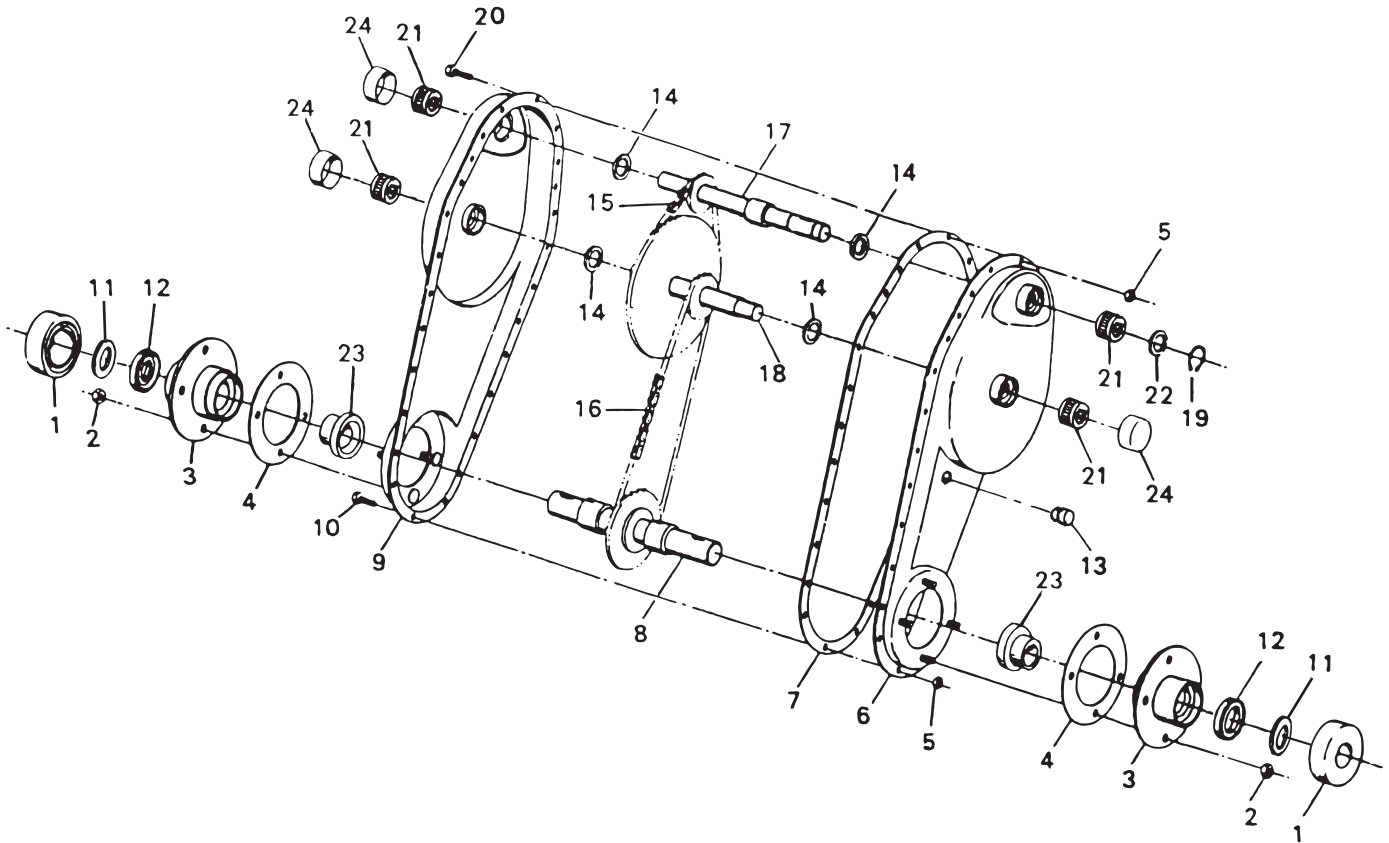

*Standard Hardware - Purchased Locally

SpeedPart *the fastest way to purchase parts* www.speedepart.com

REPAIR PARTS FOR MODEL 45-03083 UNIVERSAL TOW BEHIND TILLER

REF.	PART NO.	QTY.	DESCRIPTION
1	HA20344	2	Dust Cap
2	43064	8	Locknut, 5/16-18 *
3	HA20123	2	Flange & Bearing Assy
4	HA20122	2	Gasket, Flange
5	43013	17	Locknut, 1/4-20 Hex *
6	HA20120	1	Drive Housing & Bearing Assy - LH
7	HA20136	1	Gasket, Drive Housing
8	HA20127	1	Tine Shaft Assy
9	HA20121	1	Drive Housing & Bearing Assy - RH
10	43866	15	Bolt, Hex 1/4-20 x 5/8" Grade 8
11	HA20125	2	Washer, Felt
12	HA20124	2	Seal, Rubber
13	HA20130	1	Plug, Transmission Oil
14	HA20129	4	Washer, Thrust
15	HA20132	1	Chain Assembly #40
16	HA20128	1	Chain Assembly #50
17	HA20133	1	Input Shaft Assembly
18	HA20131	1	Idler Shaft Assembly
19	HA20135	1	Ring, Retainer 5/8" Dia. Shaft
20	43012	2	Bolt - 1/4-20 x 3/4" Hex Head *
21	HA20137	4	Bearing
22	HA20145	1	Seal
23	HA20155	2	Bearing, Flange
24	HA20138	3	Cap, Bearing