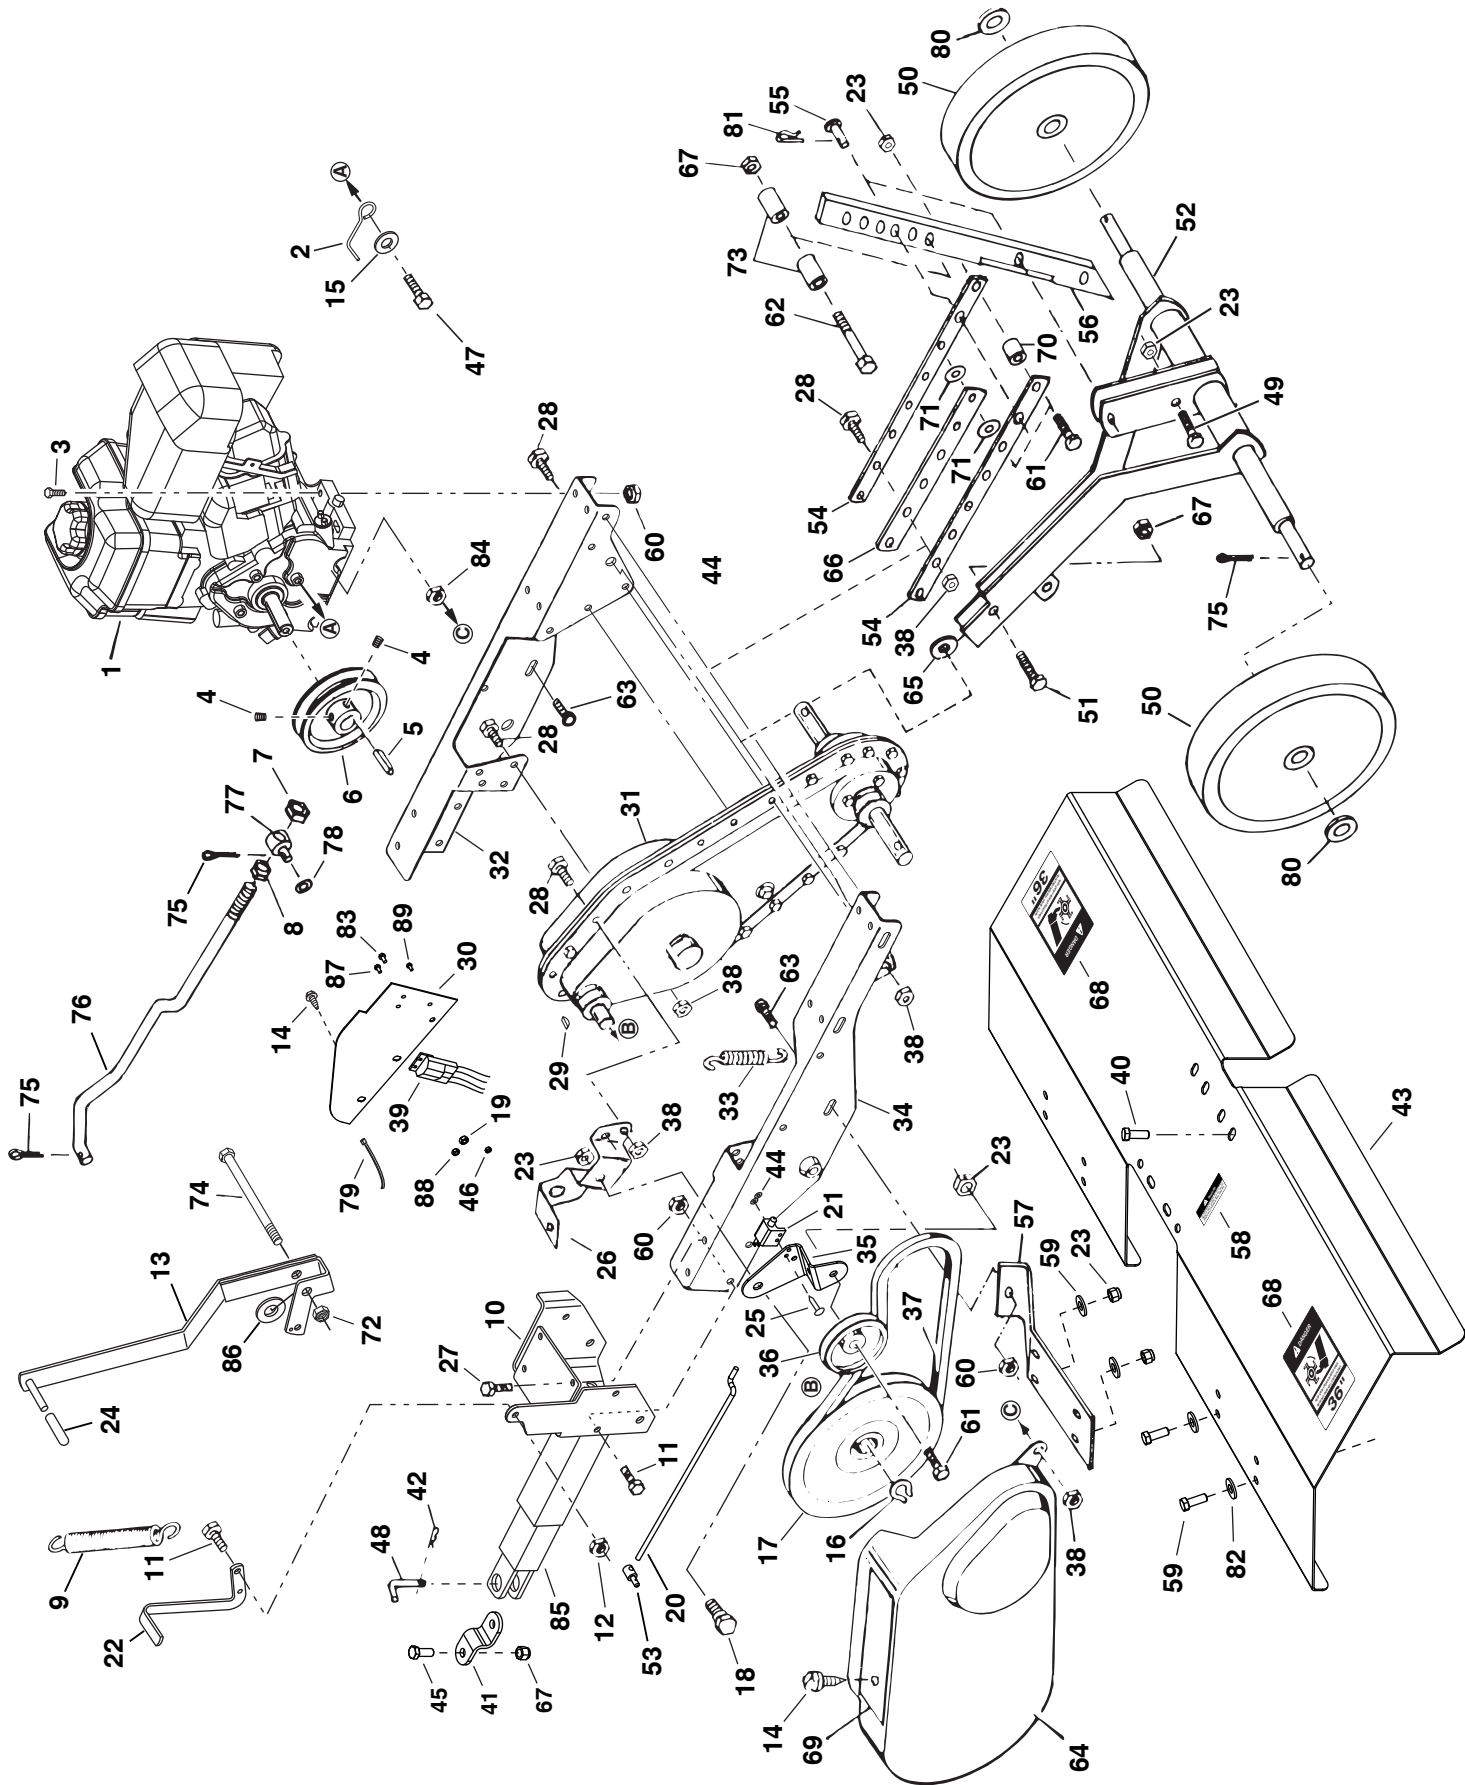

REPAIR PARTS FOR MODEL 45-03085, 45-03086 UNIVERSAL TOW BEHIND TILLER

REPAIR PARTS FOR MODEL 45-03085, 45-03086 UNIVERSAL TOW BEHIND TILLER

REF.	PART NO.	QTY.	DESCRIPTION	REF.	PART NO.	QTY.	DESCRIPTION
1	40993	1	Engine (49 State)	46	40711	1	Nylock Nut, 8-32
	40997	1	Engine (California)	47	47600	1	Bolt, Hex 5/16-24 x 1"
2	48346	1	Guide - Belt	48	HA5236	1	Pin, Hitch
3	43085	4	Bolt, 5/16-18 x 1-1/2" Hex Head	49	43062	1	Bolt, 3/8-16 x 1-1/2" Hex Head
4	HA115321	2	Set Screw, 5/16-18 x 5/16"	50	HA20918	2	Wheel
5	HA11154	1	Key, Square 1/4" x 2"	51	R74780828	1	Bolt, 1/2-13 x 1-3/4" Hex Head
6	40906	1	Pulley	52	HA20670	1	Pivot Axle Assembly
7	48733	1	Nut, 1/2-12 Nylock Jam	53	26568	1	Anchor
8	HA124934	1	Nut, 1/2-12 Hex Jam	54	HA20725	2	Strap Frame Extension
9	HA19860	1	Spring, Depth Extension	55	HA3433	2	Pin, Clevis
10	64282	1	Hitch Bracket Assembly	56	HA20690	1	Stake, Drag
11	43063	5	Bolt, 5/16-18 x 1" Hex Head	57	HA20932	2	Bracket, Wheel Weight Support
12	43064	1	Locknut, 5/16-18 Hex	58	HA20940	1	Decal, Danger
13	64343	1	Lift Handle Assembly	59	43001	8	Hex Bolt, 3/8-16 x 1"
14	48840	3	Screw, Self-Tapping 1/4" x 1/2"	60	47810	11	Nut, Hex 5/16-18 Nylock
15	43081	1	Washer, 5/16" Std. Wrt.	61	41576	5	Bolt - 3/8-16 x 1-3/4" Hex Head
16	HA20135	2	Ring, Retainer	62	R74760884	1	Bolt, 1/2-13 x 5-1/2" Hex Head
17	HA20184	1	Pulley, Input	63	44326	2	Bolt, 5/16-18 x 1" Carriage
18	HA20178	1	Bolt - Shoulder	64	24849	1	Belt Guard (incl. #69)
19	47189	1	Nut, Hex Nylock 1/4-20	65	HA14306	1	Washer
20	40843	1	Clutch Rod	66	HA20691	1	Strap-Frame Extension Brace
21	HA23199	1	Switch, Safety Interlock	67	712-3083	3	Nut, 1/2-13 Nylock
22	24847	1	Lever, Clutch	68	HA20938	2	Decal, Danger
23	HA21362	15	Nut, Hex Nylock 3/8-16	69	HA20942	1	Decal
24	HA20170	1	Grip, Handle	70	HA5713	1	Spacer
25	49152	2	Rivet, Pop	71	HA15200	2	Washer
26	HA20134	1	Belt Guide & Idler Mounting Bracket	72	712-0261	1	Nut, Hex 5/18-11 Nylock
27	47630	4	Screw, 5/16-18 x 3/4" Self Tap	73	HA7974	2	Spacer
28	43661	5	Bolt, 1/4-20 x 1" Hex Head	74	48278	1	Bolt, Hex 5/8-11 x 7-1/2"
29	HA20185	1	Key, Woodruff No. 61	75	43010	6	Pin - 1/8" x 1-1/4" Cotter
30	24863	1	Cover, Drive	76	HA20688	1	Rod - Lift
31	67558	1	Transmission - Complete	77	HA19649	1	Anchor - Adjustment
32	24843	1	Chassis, Left	78	HA120396	1	Washer, 17/32" x 1-1/6" x .095" Flat
33	HA20186	1	Spring, Extension	79	40699	1	Plastic Tie w/ #8 Screw Hole
34	24844	1	Chassis, Right	80	HA456151	4	Washer, 13/16" x 1-1/2" x .134" Flat
35	26124	1	Bracket, Idler	81	HA20481	2	Pin - Hair Cotter
36	HA11496	1	Pulley, Idler	82	43070	16	Washer, 3/8"
37	HA20187	1	V-Belt	83	43012	3	Hex Bolt, 1/4-20 x 3/4"
38	47598	8	Washer Faced Lock Nut, 1/4-20	84	43178	1	Nut, 1/4-20 Hex
39	66397	1	Module	85	HA20692	1	Hitch Tube Assem. (incl. with #10)
40	43182	1	Hex Bolt, 5/16-18 x 3/4"	86	R19212113	1	Washer, 5/8"
41	26559	1	Hitch Bracket Extension	87	43346	1	Slot Truss Bolt, 10-32 x 5/8"
42	714-0117	1	Pin - Hair Cotter 5/32"	88	47171	1	Nylock Nut, 10-32
43	26366	1	Fender Plate	89	40710	1	Screw, 8-32 x .625
44	43910	2	#10 Washer		40907	1	Owner's Manual
45	43351	1	Bolt, Hex 1/2-13 x 1-1/4"