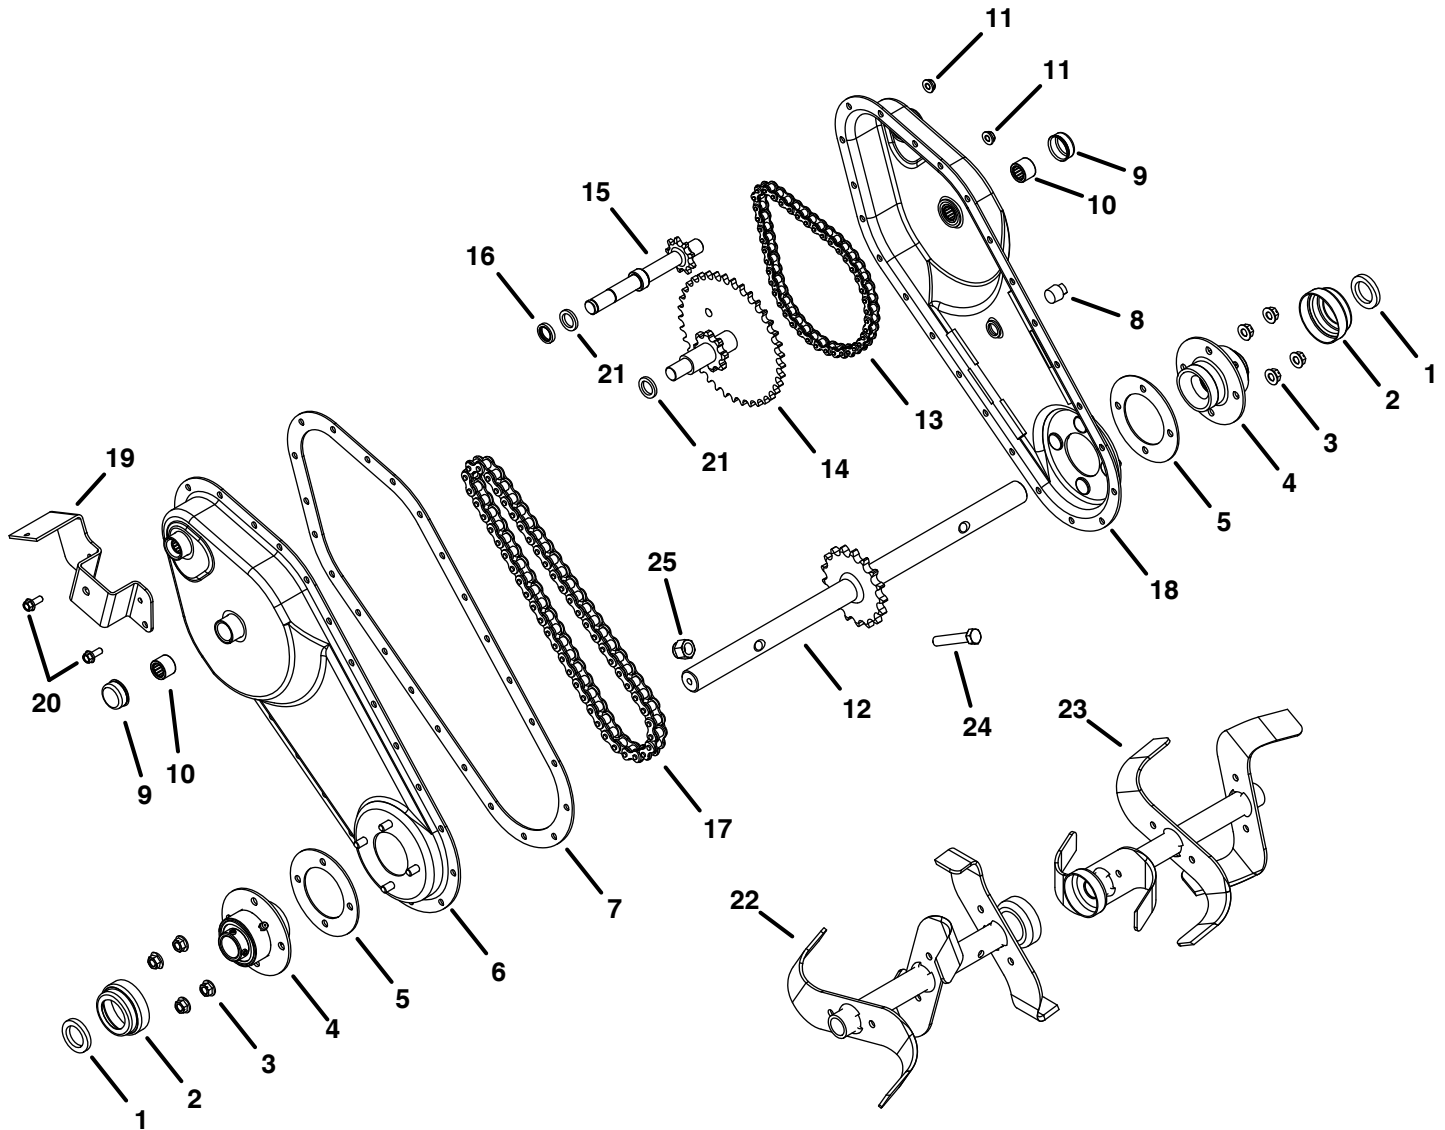

REPAIR PARTS FOR MODEL 45-03085, 45-03086 UNIVERSAL TOW BEHIND TILLER

REF.	PART NO.	QTY.	DESCRIPTION	REF.	PART NO.	QTY.	DESCRIPTION
1	HA20125	2	Felt Washer	14	66270	1	Idler Shaft Assembly
2	26707	2	Cap	15	66271	1	Input Shaft Assembly
3	49983	8	Flanged Lock Nut, 5/16-18	16	HA20145	1	Seal
4	66641	2	Flange and Bearing Assembly	17	42087	1	Roller Chain (Long)
5	HA20122	2	Flange Gasket	18	66720	1	Drive Housing (RH) (includes items 9 & 10)
6	66721	1	Drive Housing (LH) (includes items 9 & 10)	19	HA20134	1	Belt Guard and Idler Bracket
7	HA20136	1	Drive Gasket	20	40560	19	Washer Head Bolt, 1/4-20 x 5/8"
8	HA20130	1	Oil Plug	21	HA20129	4	Thrust Washer
9	HA20138	3	Bearing Cap	22	66225	1	Tine Assembly (LH)
10	HA20137	4	Roller Bearing	23	66224	1	Tine Assembly (RH)
11	47598	19	Washer Faced Lock Nut, 1/4-20	24	43054	4	Bolt, 3/8-16 x 2" (2 spare)
12	66269	1	Tine Shaft and Sprocket Assembly	25	HA21362	4	Nut, Hex Nylock 3/8-16 (2 spare)
13	42088	1	Roller Chain (Short)				