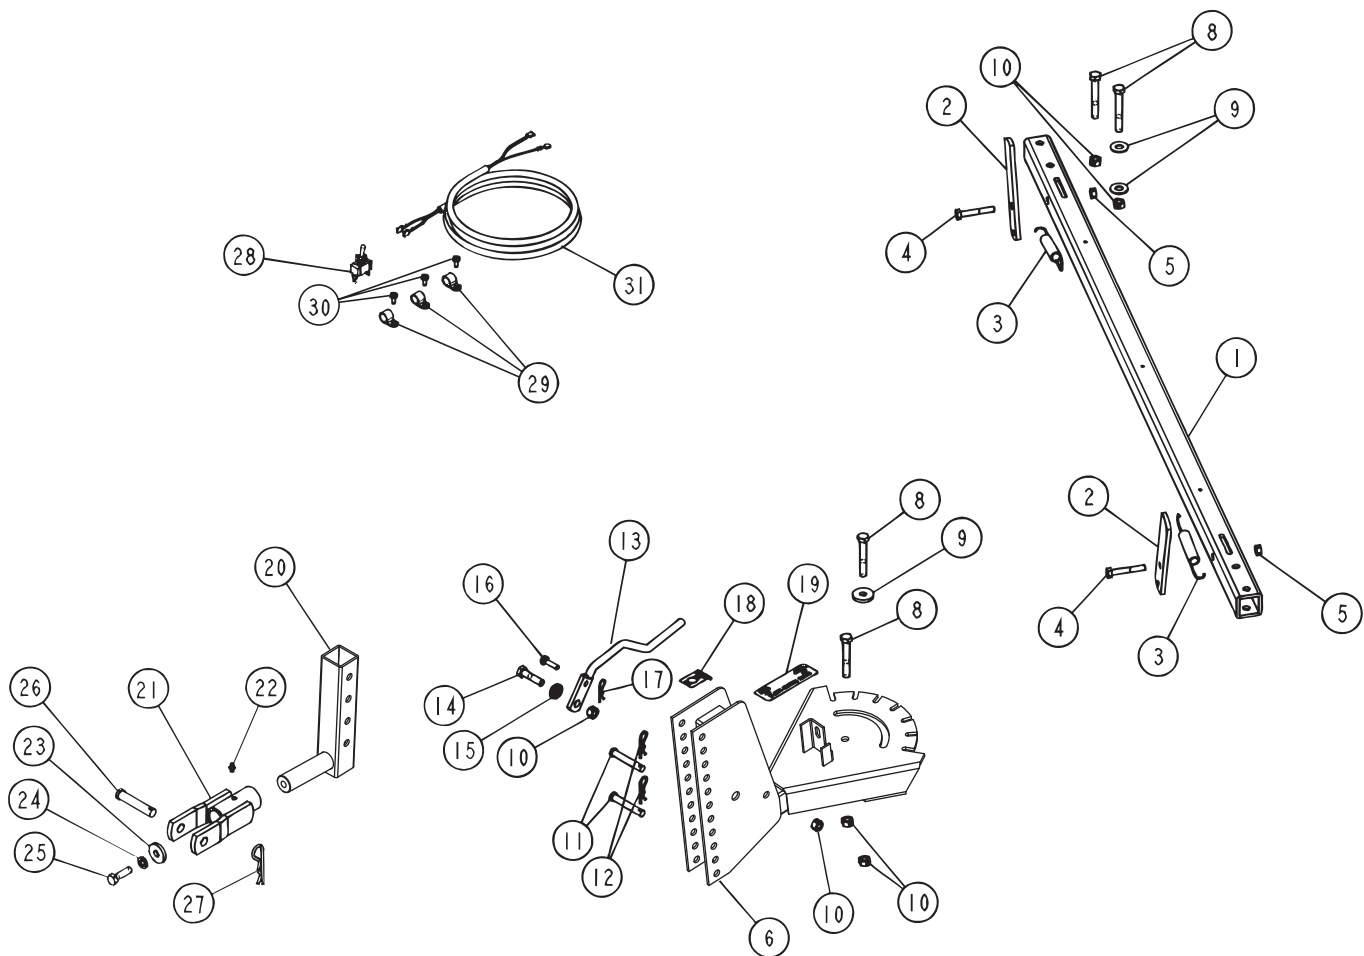

42" ROUGH CUT TRAILMOWER - MODEL 45-03612

ITEM	PART NO.	DESCRIPTION	ITEM	PART NO.	DESCRIPTION
1.	25273	TUBE DRAWBAR (MODEL 45-0361)	17.	HA3090	PIN, HAIR COTTER .08 X 1-1/8
	HA24321	TUBE DRAWBAR (MODEL 45-03071)	18.	HA23262	DECAL ENGINE SHUT-OFF
2.	HA24441	STRAP HITCH	19.	HA23265	DECAL CLUTCH LEVER
3.	HA20186	SPRING EXTENSION	20.	64910	BRACKET DRAWBAR ADJUSTMENT
4.	44180	BOLT 5/16-18 X 2" HEX HEAD	21.	HA24326	DRAWBAR SWIVEL
5.	47810	NUT 5/16-18 HEX LOCK	22.	HA5074	FITTING GREASE
6.	64909	HITCH ASSEMBLY	23.	HA15200	WASHER
8.	43509	BOLT 3/8-16 X 2-3/4 HEX HEAD	24.	43003	WASHER 3/8 LOCK
9.	43070	WASHER 3/8 FLAT	25.	43087	BOLT 3/8-16 X 1-1/4 HEX HEAD
10.	43082	NUT 3/8-16 HEX LOCK	26.	HA24330	PIN CLEVIS
11.	HA23636	PIN CLEVIS	27.	HA3341	PIN HAIR COTTER, 5/32"
12.	47134	PIN HAIR COTTER .08 X 1.58	28.	HA22759	SWITCH ON/OFF
13.	49157	LEVER CLUTCH	29.	HA23761	CLIP HOSE 3/8"
14.	43062	BOLT 3/8-16 X 1-1/2 HEX HEAD	30.	HA9411666	SCREW #10-16 X 1/2 SELF TAPPING
15.	HA19445	SPRING COMPRESSION	31.	49164	WIRE HARNESS (MODEL 45-0361)
16.	43982	PIN, CLEVIS 1/4 X 5/8		HA24353	WIRE HARNESS (MODEL 45-03071)