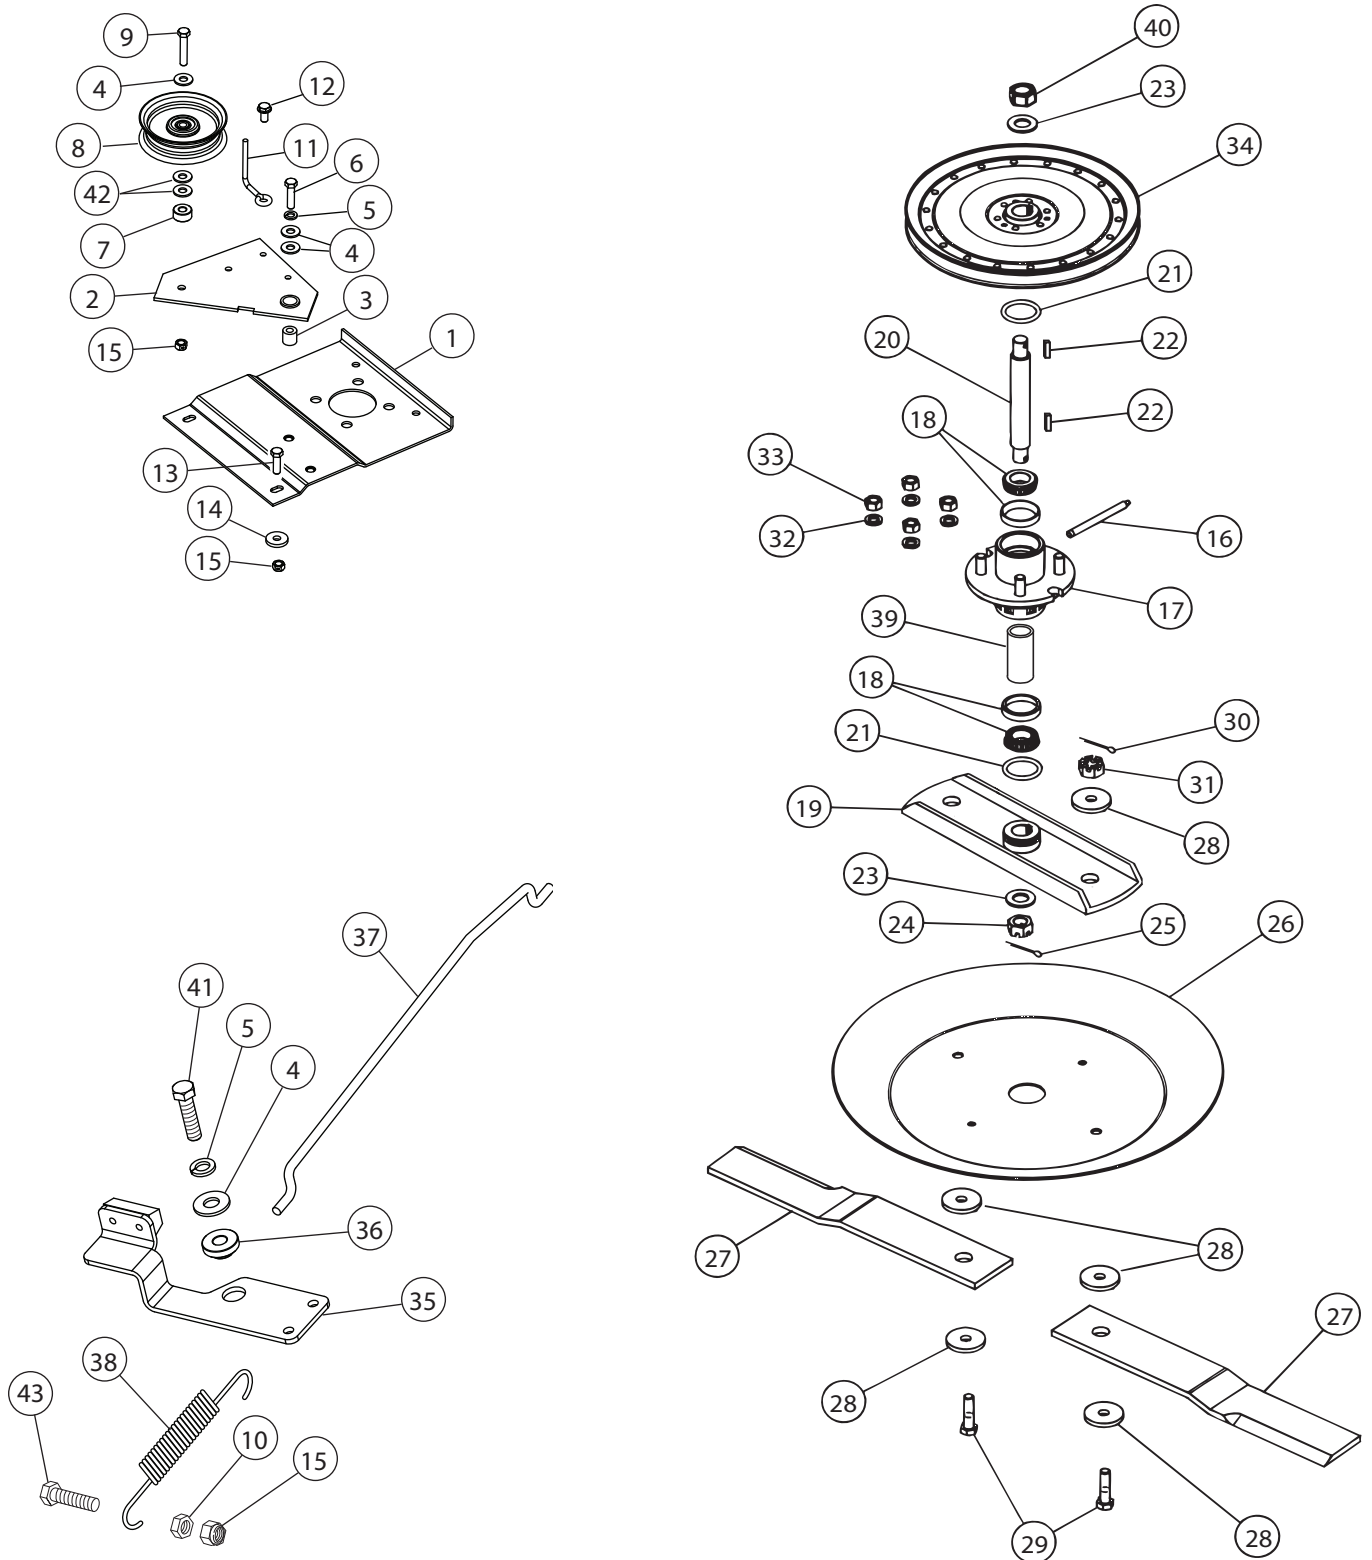

42" ROUGH CUT TRAILMOWER - MODELS 45-03621 & 45-03622

42" ROUGH CUT TRAILMOWER - MODELS 45-03621 & 45-03622

ITEM	PART NO.	DESCRIPTION
1.	64906	IDLER MOUNTING BRACKET
2.	64899	IDLER ARM
3.	24472	BUSHING
4.	43070	WASHER FLAT
5.	43003	WASHER 3/8" LOCK
6.	49640	BOLT 3/8-16 X 1-1/2" HEX HEAD (SCOTCH GRIP)
7.	49148	SPACER
8.	HA21341	IDLER PULLEY (FLAT)
9.	43432	BOLT 3/8-16 X 2-1/2" HEX HEAD
10.	43082	NUT 3/8-16 HEX LOCK
11.	HA22981	GUIDE BELT
12.	HA22224	SCREW 3/8-16 X 3/4 SELF TAPPING
13.	43087	BOLT 3/8-16 X 1-1/4" HEX HEAD
14.	HA15200	WASHER FLAT
15.	HA21362	NUT 3/8-16 NYLOCK
16.	HA24367	GREASE FITTING
17.	HA24278	HUB (WITH STUDS)
18.	HA24280	BEARING
19.	64913	HUB BLADE
20.	49149	SHAFT SPINDLE
21.	HA24282	SEAL O-RING
22.	HA3073	KEY 1/4" SQ X 1"
23.	HA456151	WASHER 13/16 X 1-1/2 X .134 FLAT
24.	HA427639	NUT 3/4-16 SLOTTED HEX
25.	47063	PIN, COTTER 5/32"
26.	HA24624	DISC BLADE MOUNTING
27.	HA24288	BLADE
28.	HA24625	WASHER - FLAT
29.	HA24592	BOLT - 7/8-9 X 2-1/4 HEX BOLT
30.	HA137258	PIN 3/16 X 1-3/4 COTTER
31.	HA24593	NUT 7/8-9 SLOTTED HEX
32.	43353	WASHER 1/2 MED. LOCK
33.	HA120371	NUT 1/2-20 HEX
34.	65102	PULLEY SPINDLE
35.	64902	BRAKE
36.	49155	TRUNNION
37.	49160	BRAKE ROD
38.	HA20186	SPRING
39.	49624	SPACER, BEARING
40.	49674	NUT, 3/4-16 NYLOCK
41.	49681	BOLT, 3/8-16 X 1" HEX HEAD (SCOTCH GRIP)
42.	43081	WASHER, 5/16"
43.	43015	NUT, HEX 3/8-16