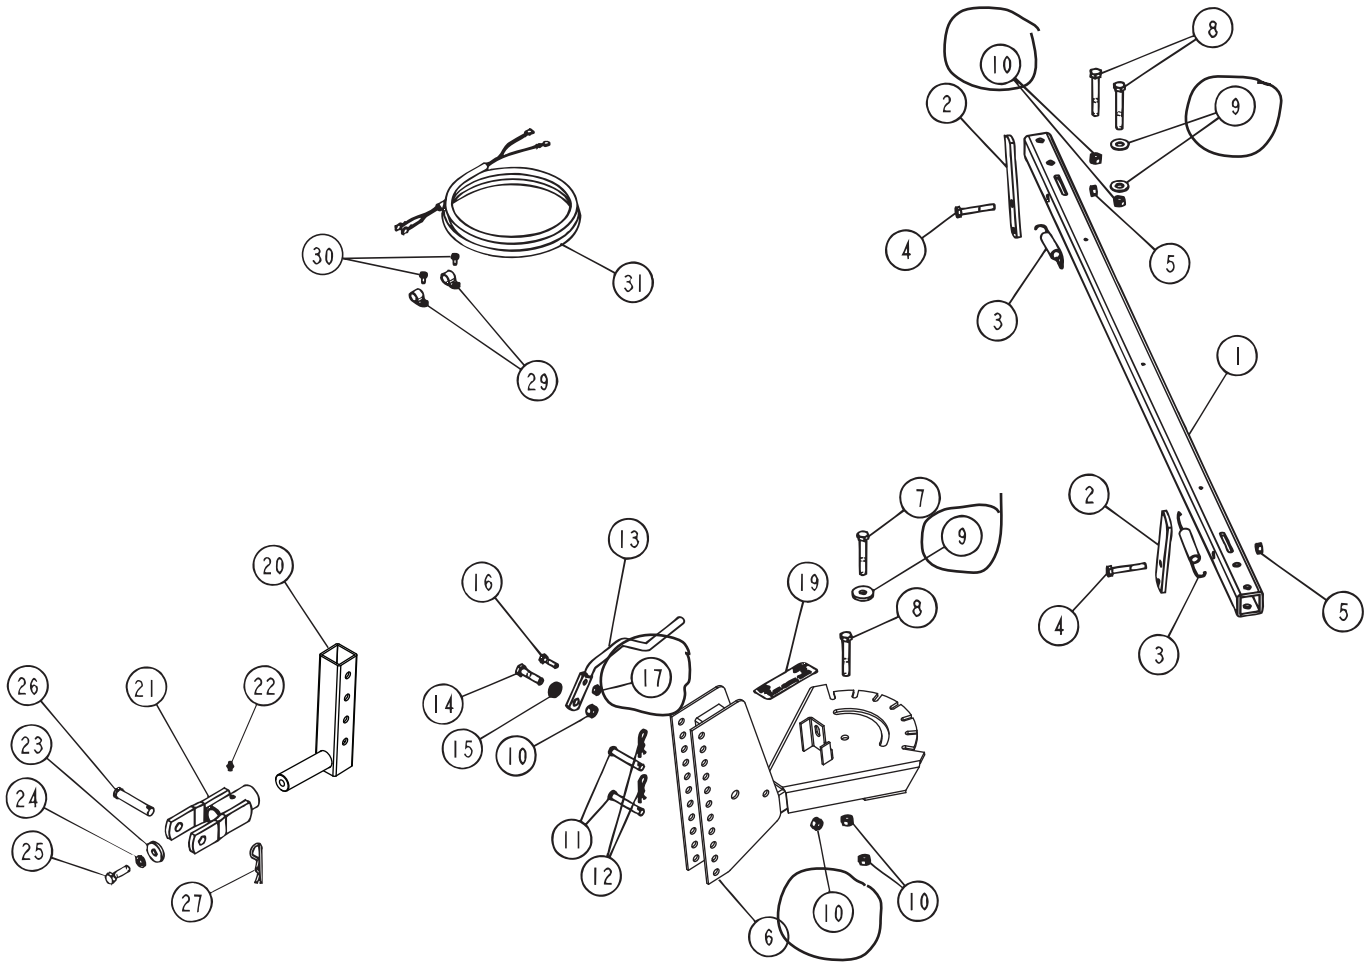

42" ROUGH CUT TRAILMOWER - MODELS 45-03621 & 45-03622

ITEM	PART NO.	DESCRIPTION	ITEM	PART NO.	DESCRIPTION
1.	25273	TUBE DRAWBAR (MODEL 45-0361)	16.	43982	PIN, CLEVIS 1/4 X 5/8
2.	HA24441	STRAP HITCH	17.	HA3090	PIN, HAIR COTTER 1-5/8
3.	HA20186	SPRING EXTENSION	19.	HA23265	DECAL CLUTCH LEVER
4.	44180	BOLT 5/16-18 X 2" HEX HEAD	20.	64910	BRACKET DRAWBAR ADJUSTMENT
5.	47810	NUT, HEX 5/16-18 NYLOCK	21.	HA24326	DRAWBAR SWIVEL
6.	64909	HITCH ASSEMBLY	22.	HA5074	FITTING GREASE
8.	43509	BOLT 3/8-16 X 2-3/4 HEX HEAD	23.	HA15200	WASHER
9.	1038	NUT 3/8 NYLOCK JAM	24.	43003	WASHER 3/8 LOCK
10.	HA21362	NUT, HEX 3/8-16 NYLOCK	25.	43087	BOLT 3/8-16 X 1-1/4 HEX HEAD
11.	HA23636	PIN CLEVIS	26.	HA24330	PIN CLEVIS
12.	47134	PIN HAIR COTTER .08 X 1.58	27.	HA3341	PIN HAIR COTTER, 5/32"
13.	49157	LEVER CLUTCH	29.	HA23761	CLIP HOSE 3/8"
14.	43062	BOLT 3/8-16 X 1-1/2 HEX HEAD	30.	HA9411666	SCREW #10-16 X 1/2 SELF TAPPING
15.	HA19445	SPRING COMPRESSION	31.	49193	WIRE HARNESS (See page 27)