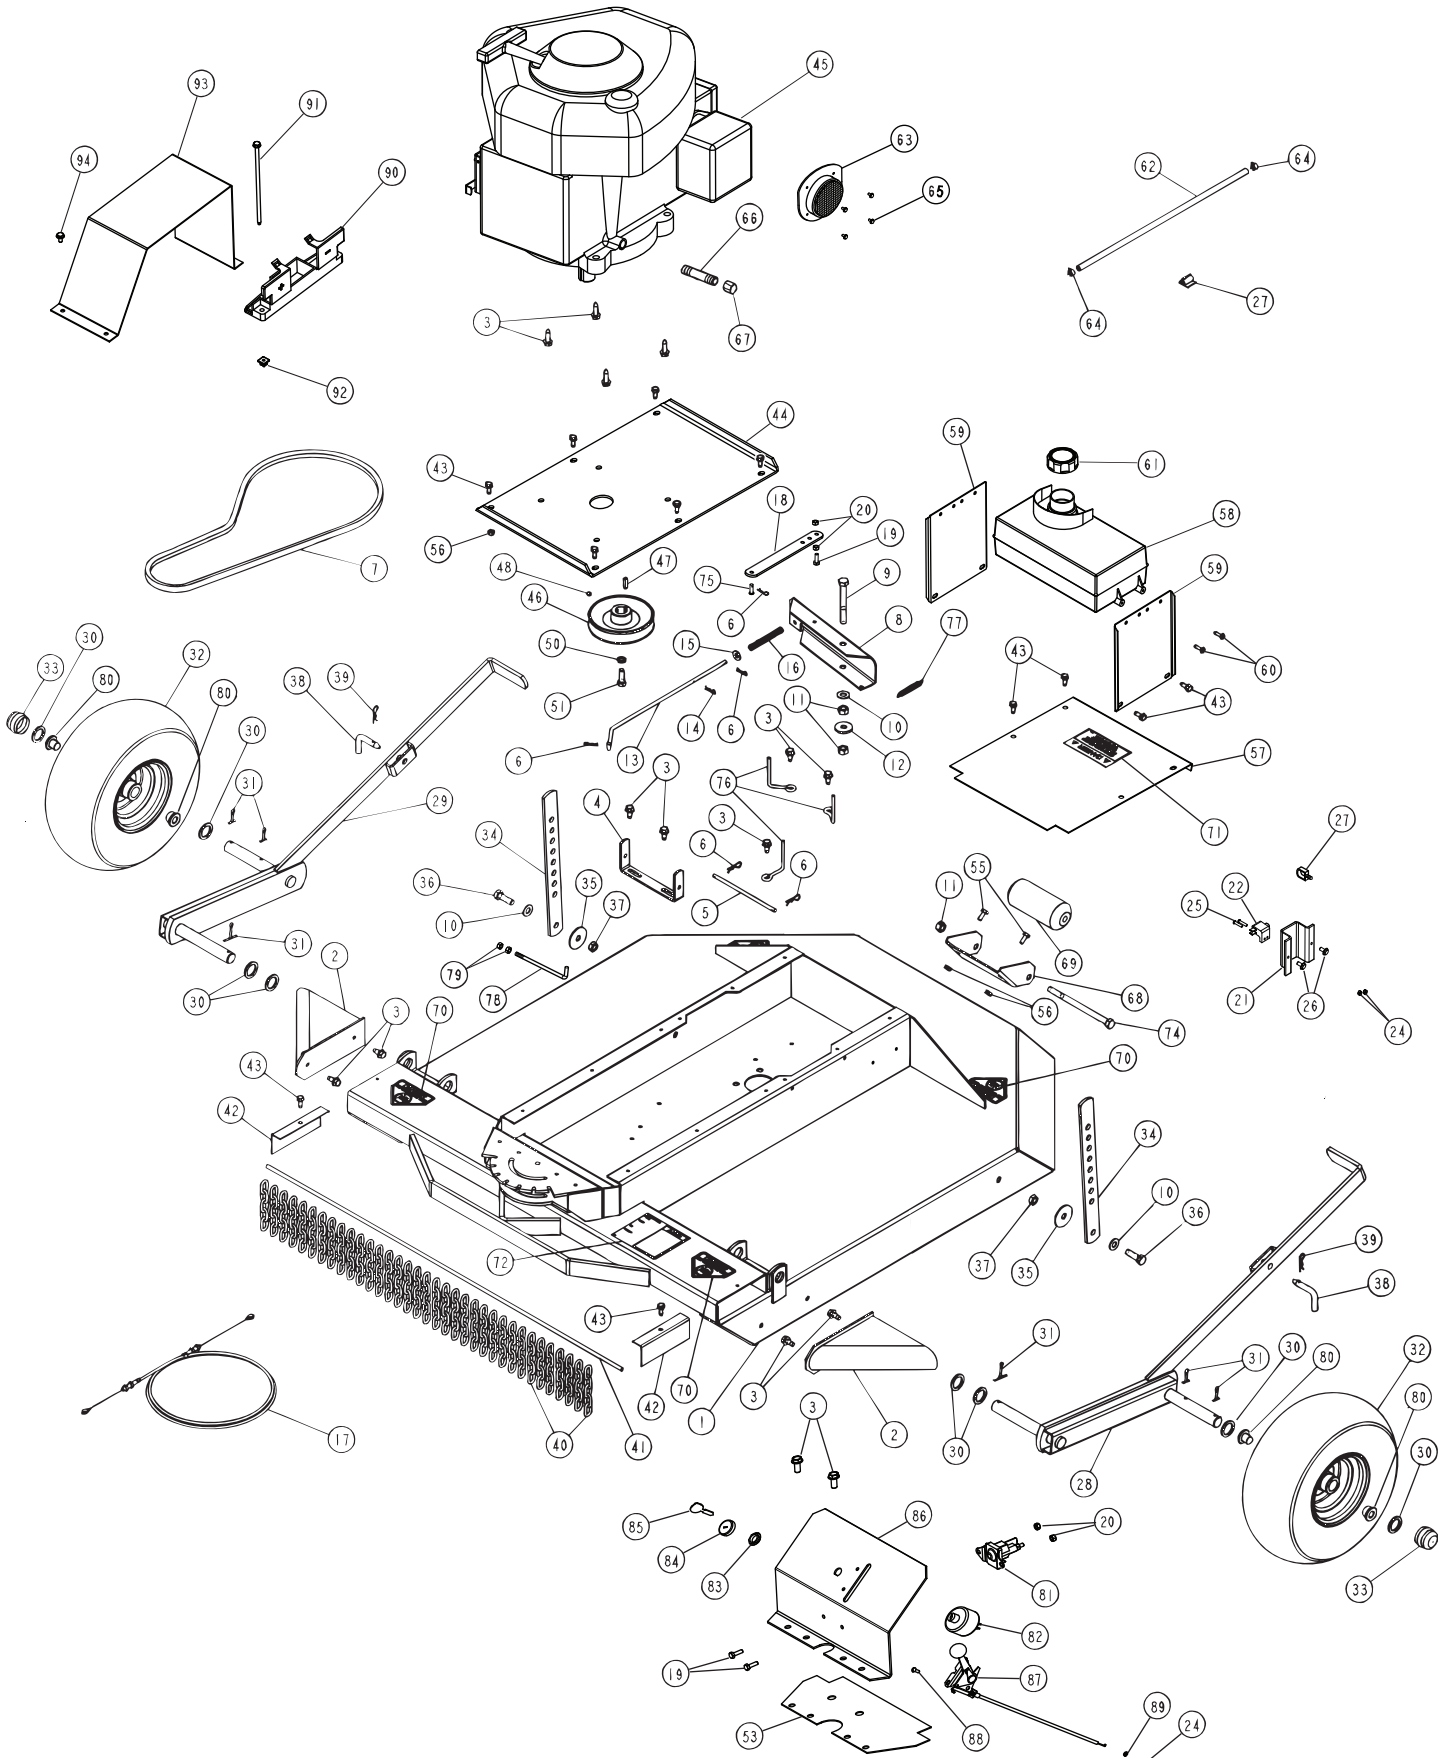

42" ROUGH CUT TRAILMOWER - MODELS 45-03621 & 45-03622

42" ROUGH CUT TRAILMOWER - MODELS 45-03621 & 45-03622

ITEM	PART NO.	DESCRIPTION	ITEM	PART NO.	DESCRIPTION
1.	25273	TUBE DRAWBAR (MODEL 45-0361)	16.	43982	PIN, CLEVIS 1/4 X 5/8
2.	HA24441	STRAP HITCH	17.	HA3090	PIN, HAIR COTTER 1-5/8
3.	HA20186	SPRING EXTENSION	19.	HA23265	DECAL CLUTCH LEVER
4.	44180	BOLT 5/16-18 X 2" HEX HEAD	20.	64910	BRACKET DRAWBAR ADJUSTMENT
5.	47810	NUT, HEX 5/16-18 NYLOCK	21.	HA24326	DRAWBAR SWIVEL
6.	64909	HITCH ASSEMBLY	22.	HA5074	FITTING GREASE
8.	43509	BOLT 3/8-16 X 2-3/4 HEX HEAD	23.	HA15200	WASHER
9.	1038	NUT 3/8 NYLOCK JAM	24.	43003	WASHER 3/8 LOCK
10.	HA21362	NUT, HEX 3/8-16 NYLOCK	25.	43087	BOLT 3/8-16 X 1-1/4 HEX HEAD
11.	HA23636	PIN CLEVIS	26.	HA24330	PIN CLEVIS
12.	47134	PIN HAIR COTTER .08 X 1.58	27.	HA3341	PIN HAIR COTTER, 5/32"
13.	49157	LEVER CLUTCH	29.	HA23761	CLIP HOSE 3/8"
14.	43062	BOLT 3/8-16 X 1-1/2 HEX HEAD	30.	HA9411666	SCREW #10-16 X 1/2 SELF TAPPING
15.	HA19445	SPRING COMPRESSION	31.	49193	WIRE HARNESS (See page 27)