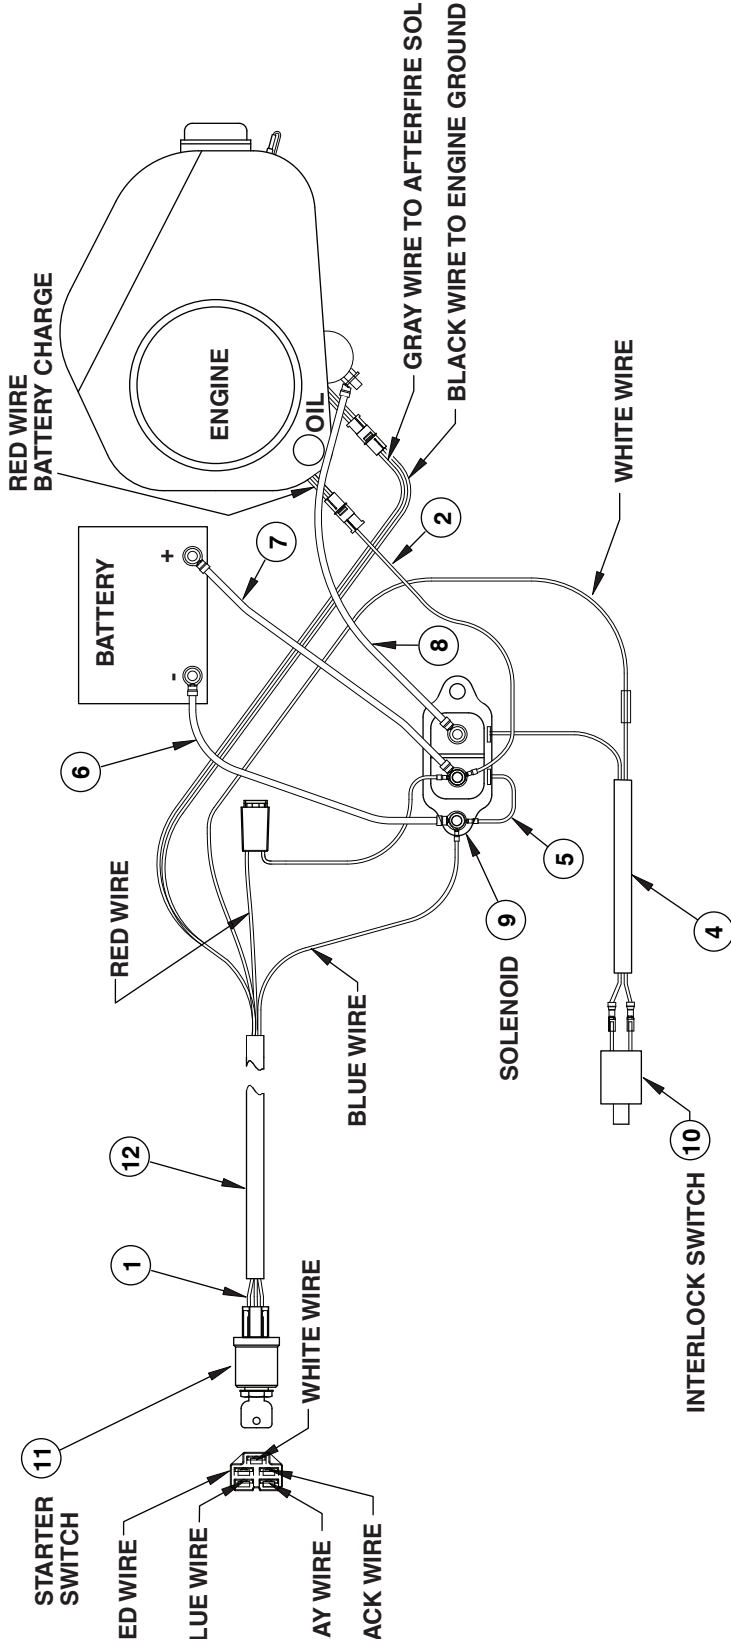

WIRING DIAGRAM