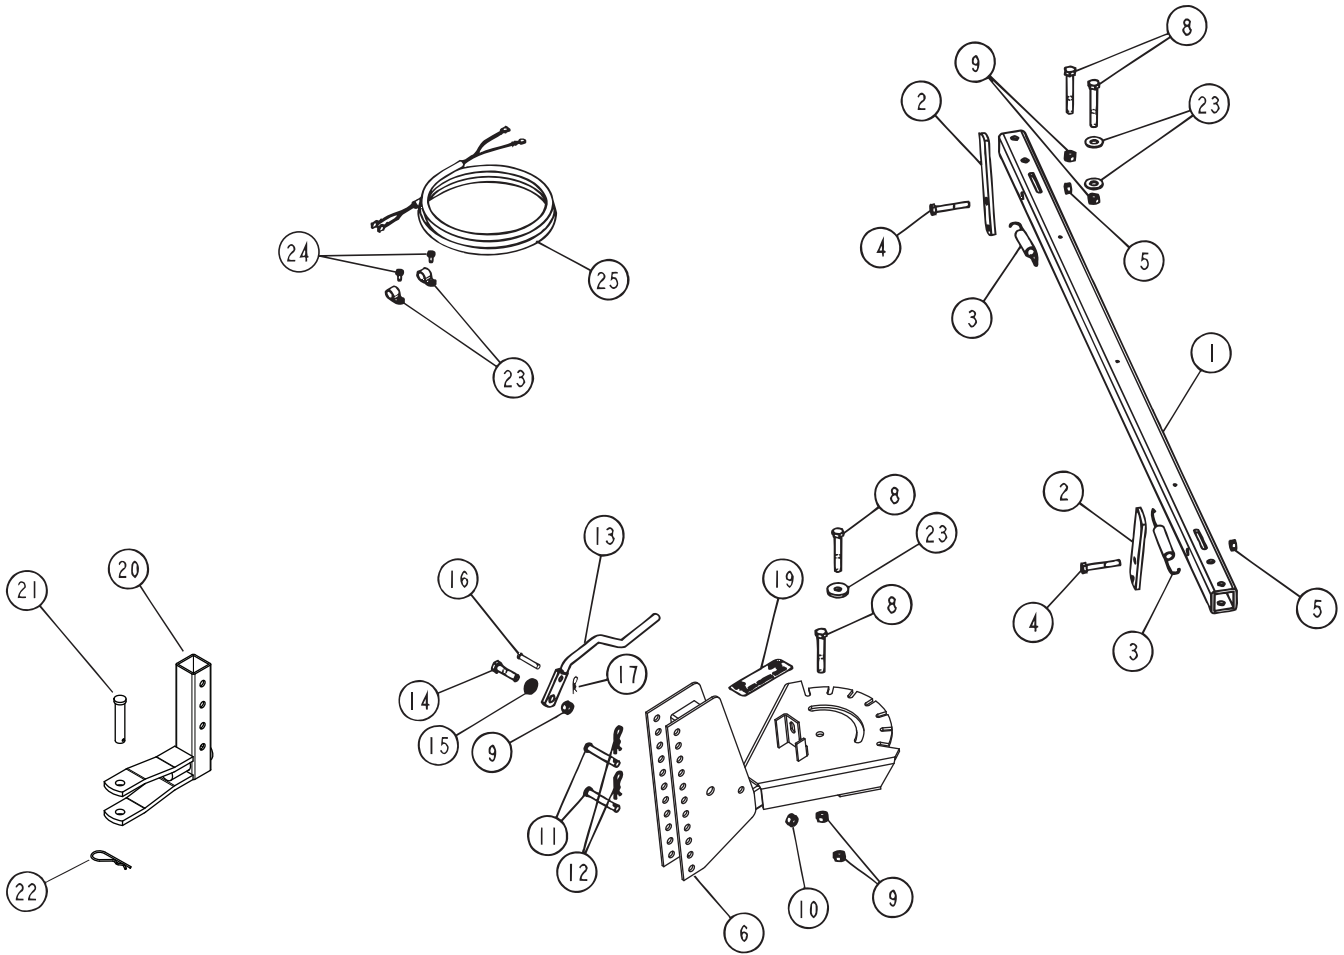

42" ROUGH CUT TRAILMOWER - MODEL 45-03625

ITEM	PART NO.	DESCRIPTION	ITEM	PART NO.	DESCRIPTION
1.	25273	TUBE DRAWBAR (MODEL 45-0361)	14.	43062	BOLT 3/8-16 X 1-1/2 HEX HEAD
2.	HA24441	STRAP HITCH	15.	HA19445	SPRING COMPRESSION
3.	HA20186	SPRING EXTENSION	16.	43982	PIN, CLEVIS 1/4 X 5/8
4.	44180	BOLT 5/16-18 X 2" HEX HEAD	17.	HA3090	PIN, HAIR COTTER 1-1/8
5.	47810	NUT, HEX 5/16-18 NYLOCK	19.	HA23265	DECAL CLUTCH LEVER
6.	64909	HITCH ASSEMBLY	20.	67648	ASSEMBLY, DRAWBAR SWIVEL
8.	43509	BOLT 3/8-16 X 2-3/4 HEX HEAD	21.	HA24330	PIN CLEVIS
9.	43082	NUT, HEX LOCK 3/8-16	22.	HA3341	PIN HAIR COTTER, 5/32"
10.	HA21362	NUT, HEX 3/8-16 NYLOCK	23.	HA23761	CLIP HOSE 3/8"
11.	HA23636	PIN CLEVIS	24.	HA9411666	SCREW #10-16 X 1/2 SELF TAPPING
12.	47134	PIN HAIR COTTER .08 X 1.58	25.	49193	WIRE HARNESS (See page 27)
13.	49157	LEVER CLUTCH			