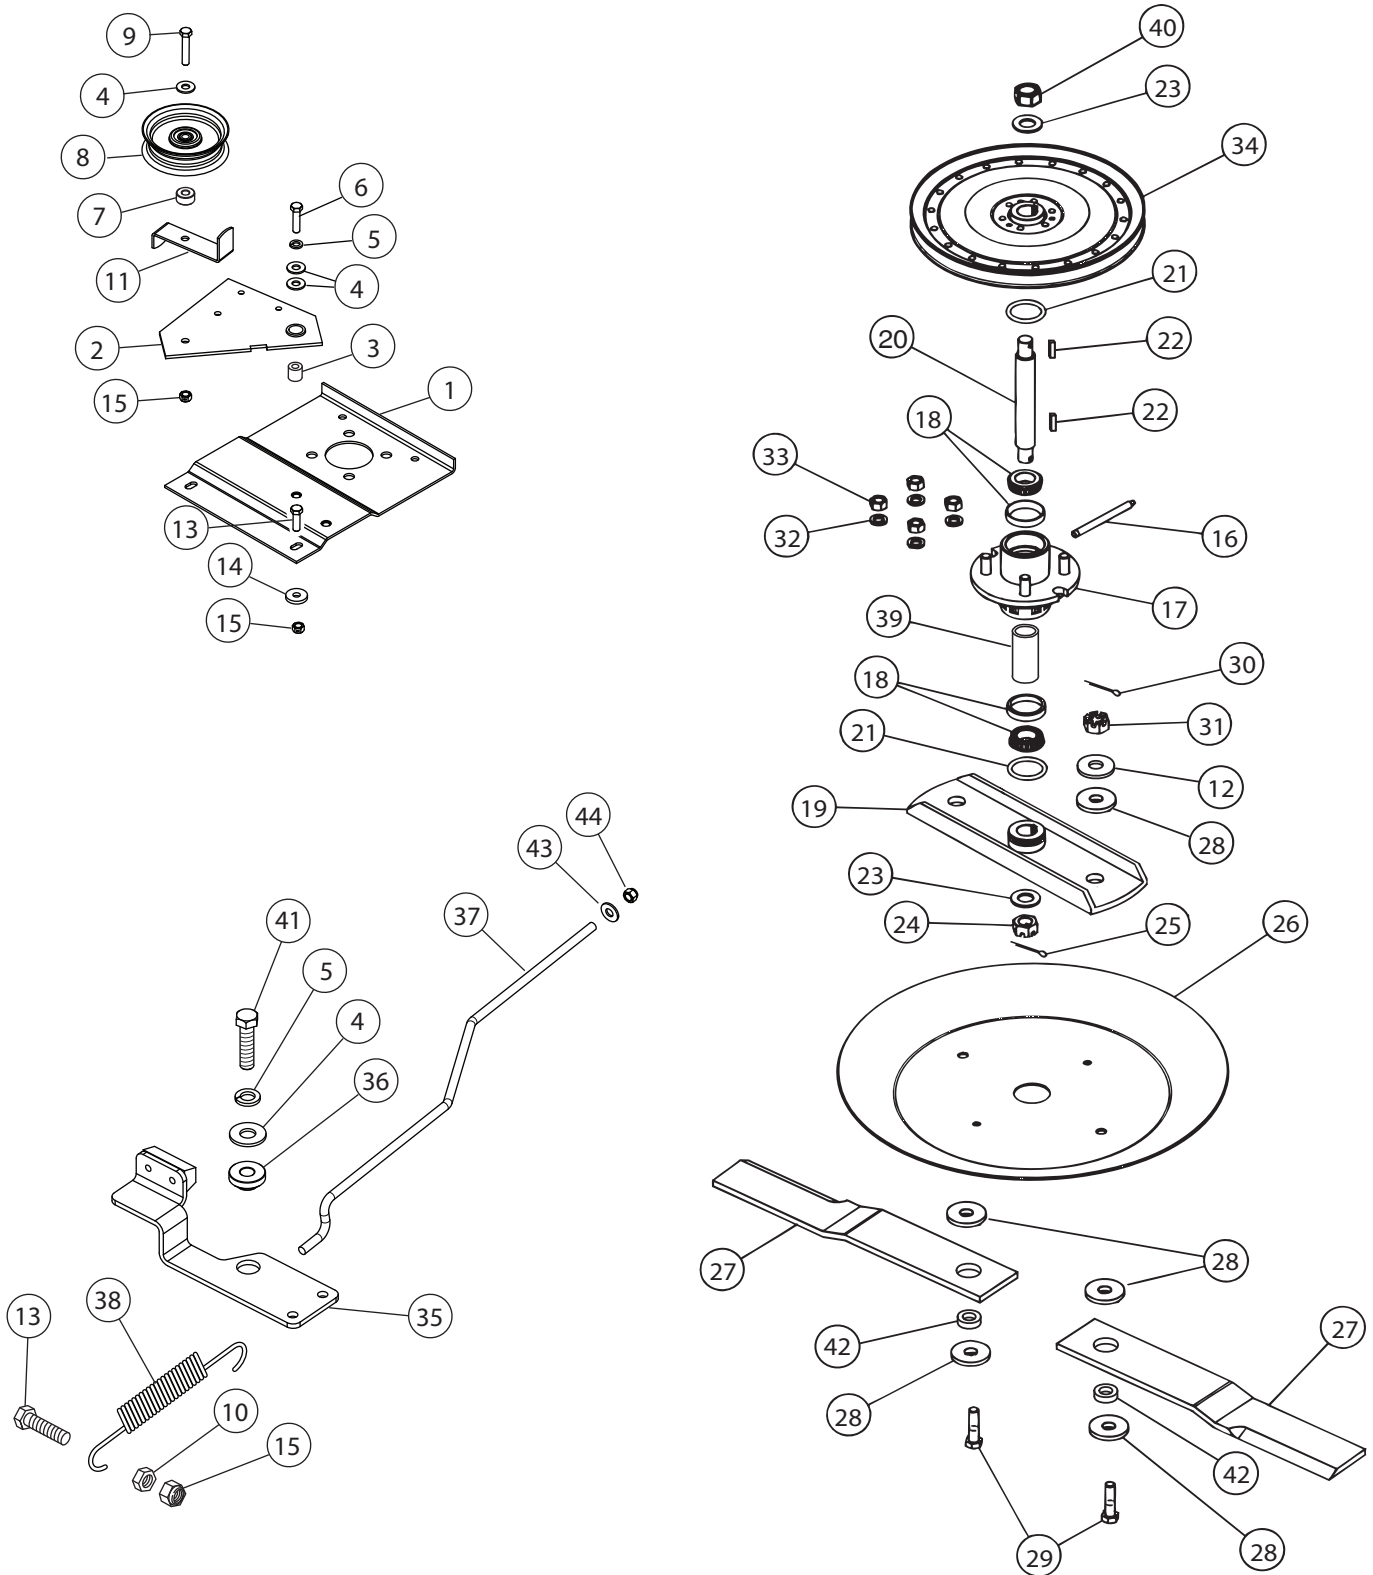

42" ROUGH CUT TRAILMOWER - MODEL 45-03625

42" ROUGH CUT TRAILMOWER - MODEL 45-03625

ITEM	PART NO.	DESCRIPTION
1.	64906	IDLER MOUNTING BRACKET
2.	64899	IDLER ARM
3.	24472	BUSHING
4.	43070	WASHER FLAT
5.	43003	WASHER 3/8" LOCK
6.	49640	BOLT 3/8-16 X 1-1/2" HEX HEAD (SCOTCH GRIP)
7.	25408	SPACER
8.	HA21341	IDLER PULLEY (FLAT)
9.	43432	BOLT 3/8-16 X 2-1/2" HEX HEAD
10.	43015	NUT, HEX 3/8-16
11.	HA24275	BRACKET, BELT KEEPER
12.	41904	WASHER, SPRING
13.	43087	BOLT 3/8-16 X 1-1/4" HEX HEAD
14.	HA15200	WASHER FLAT
15.	HA21362	NUT 3/8-16 NYLOCK
16.	HA24367	GREASE FITTING
17.	HA24278	HUB (WITH STUDS)
18.	HA24280	BEARING
19.	64913	HUB BLADE
20.	49149	SHAFT SPINDLE
21.	HA24282	SEAL O-RING
22.	HA3073	KEY 1/4" SQ X 1"
23.	HA456151	WASHER 13/16 X 1-1/2 X .134 FLAT
24.	HA427639	NUT 3/4-16 SLOTTED HEX
25.	47063	PIN, COTTER 5/32"
26.	HA24624	DISC BLADE MOUNTING
27.	41909	BLADE
28.	HA24625	WASHER - FLAT
29.	HA24592	BOLT - 7/8-9 X 2-1/4 HEX BOLT
30.	HA137258	PIN 3/16 X 1-3/4 COTTER
31.	HA24593	NUT 7/8-9 SLOTTED HEX
32.	43353	WASHER 1/2 MED. LOCK
33.	HA120371	NUT 1/2-20 HEX
34.	65102	PULLEY SPINDLE
35.	64902	BRAKE
36.	49155	TRUNNION
37.	42302	BRAKE ROD
38.	HA20186	SPRING
39.	49624	SPACER, BEARING
40.	49674	NUT, 3/4-16 NYLOCK
41.	49681	BOLT, 3/8-16 X 1" HEX HEAD (SCOTCH GRIP)
42.	27239	SPACER, BLADE
43.	736-0142	WASHER, 5/16
44.	47189	Nut, 1/4-20 NYLOCK