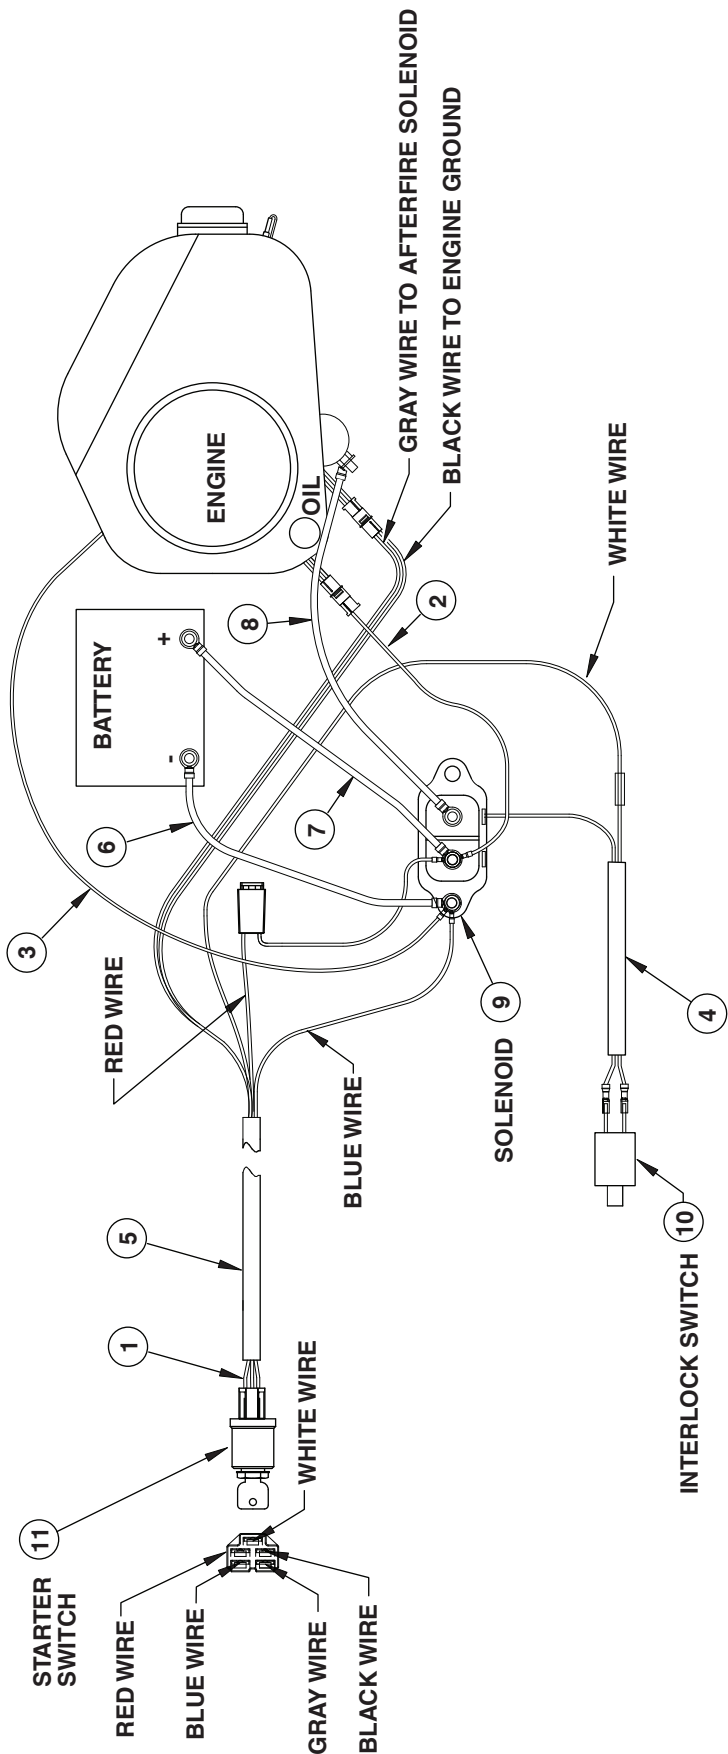

WIRING DIAGRAM

ITEM	PART NO.	DESCRIPTION
1.	49193	WIRE HARNESS
2.	48097	WIRE, RED CHARGE
3.	HA23787	WIRE, BLACK GROUND
4.	49192	WIRE, INTERLOCK
5.	2491545	CONDUIT, FLEXIBLE
6.	42371	WIRE, BLACK BATTERY
7.	42370	WIRE, RED BATTERY
8.	HA237888	WIRE, RED STARTER
9.	HA237544	SOLENOID
10.	HA231999	SWITCH, INTERLOCK
11.	HA237494	SWITCH, STARTER
12.	43012	BOLT, HEX 1/4" x 3/4"
13.	46978	NUT, SIMS HEX 1/4"