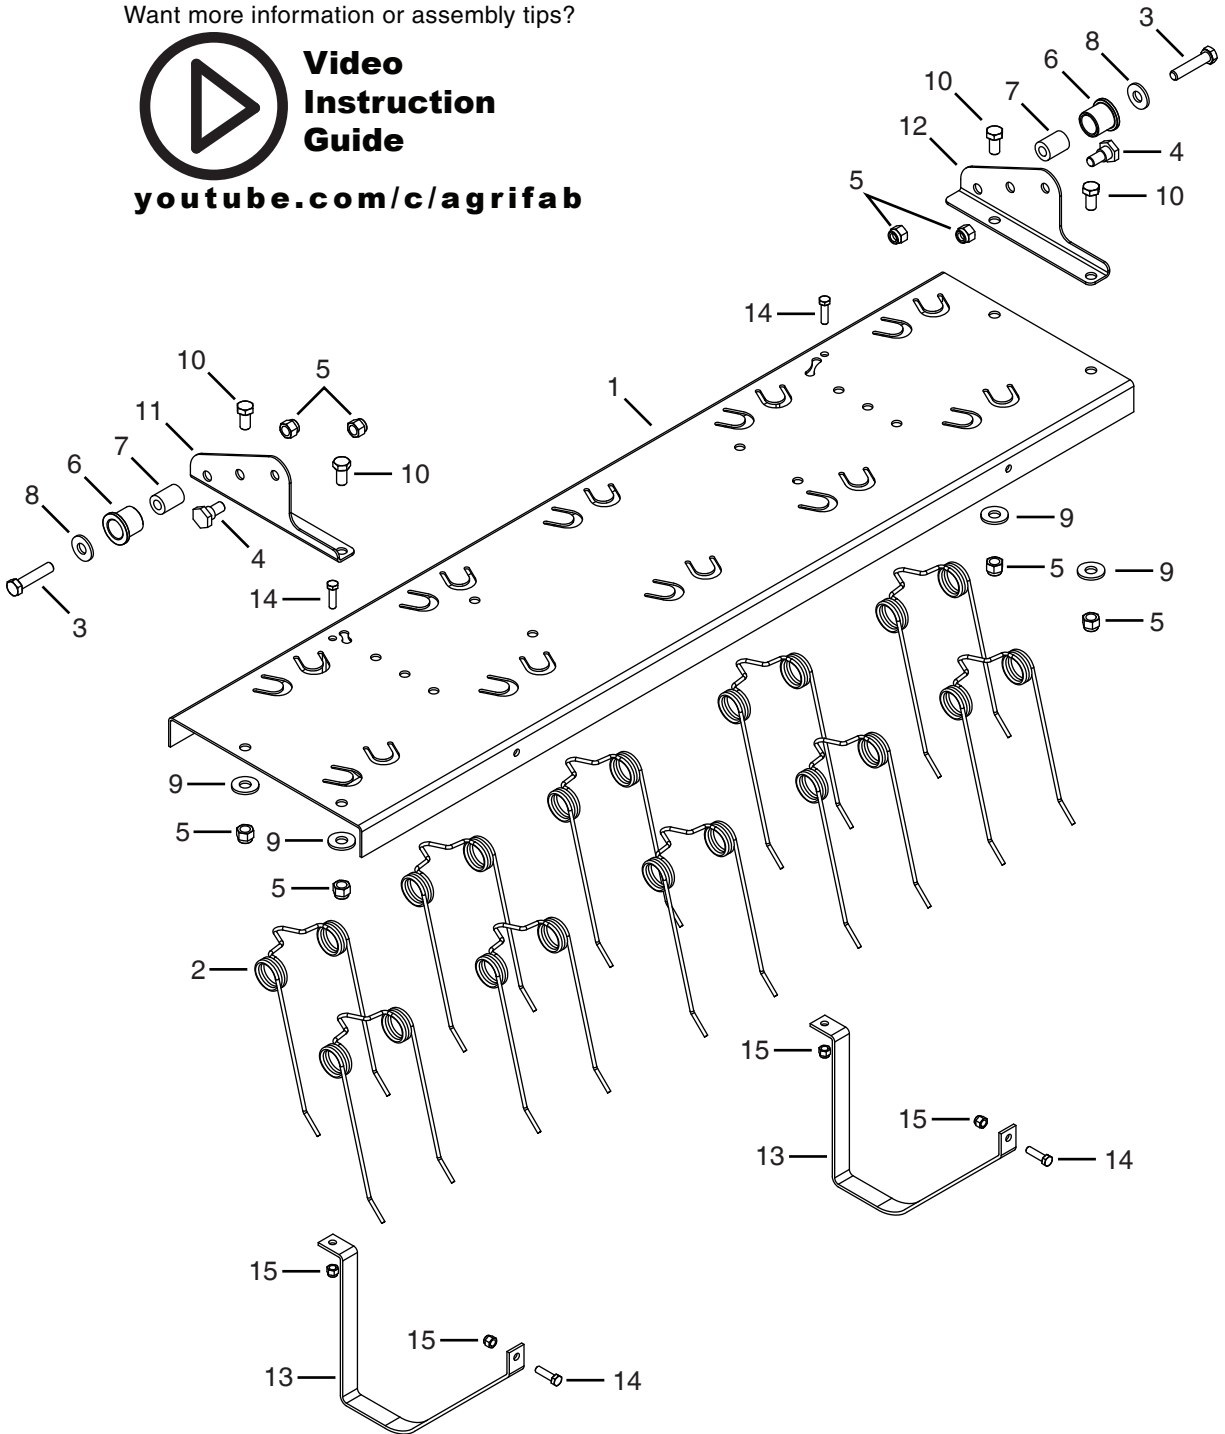

# REPAIR PARTS FOR 45-0457 DETHATCHER

Want more information or assembly tips?

**Video  
Instruction  
Guide**

[youtube.com/c/agrifab](https://youtube.com/c/agrifab)

REF	QTY	PART NO	DESCRIPTION	REF	QTY	PART NO	DESCRIPTION
1	1	24874	Tine Spring Shield	9	4	43081	Washer, 5/16"
2	10	46761	Spring	10	4	43407	Hex Bolt, 3/8-16 x 3/4"
3	2	41576	Hex Bolt, 3/8-16 x 1-3/4"	11	1	26600	Bracket, RH
4	2	48106	Shoulder Bolt, 3/8-16 x .9"	12	1	26601	Bracket, LH
5	8	HA21362	Nylock Nut, 3/8-16	13	2	26826	Guage, Skid
6	2	44798	Flange Bearing	14	4	43012	Hex Bolt, 1/4-20 x 3/4"
7	2	24286	Spacer, .38 x .75 x 1"	15	4	47189	Nylock Nut, 1/4-20
8	2	43070	Washer, 3/8"	1	1	40753-D	Owners Manual