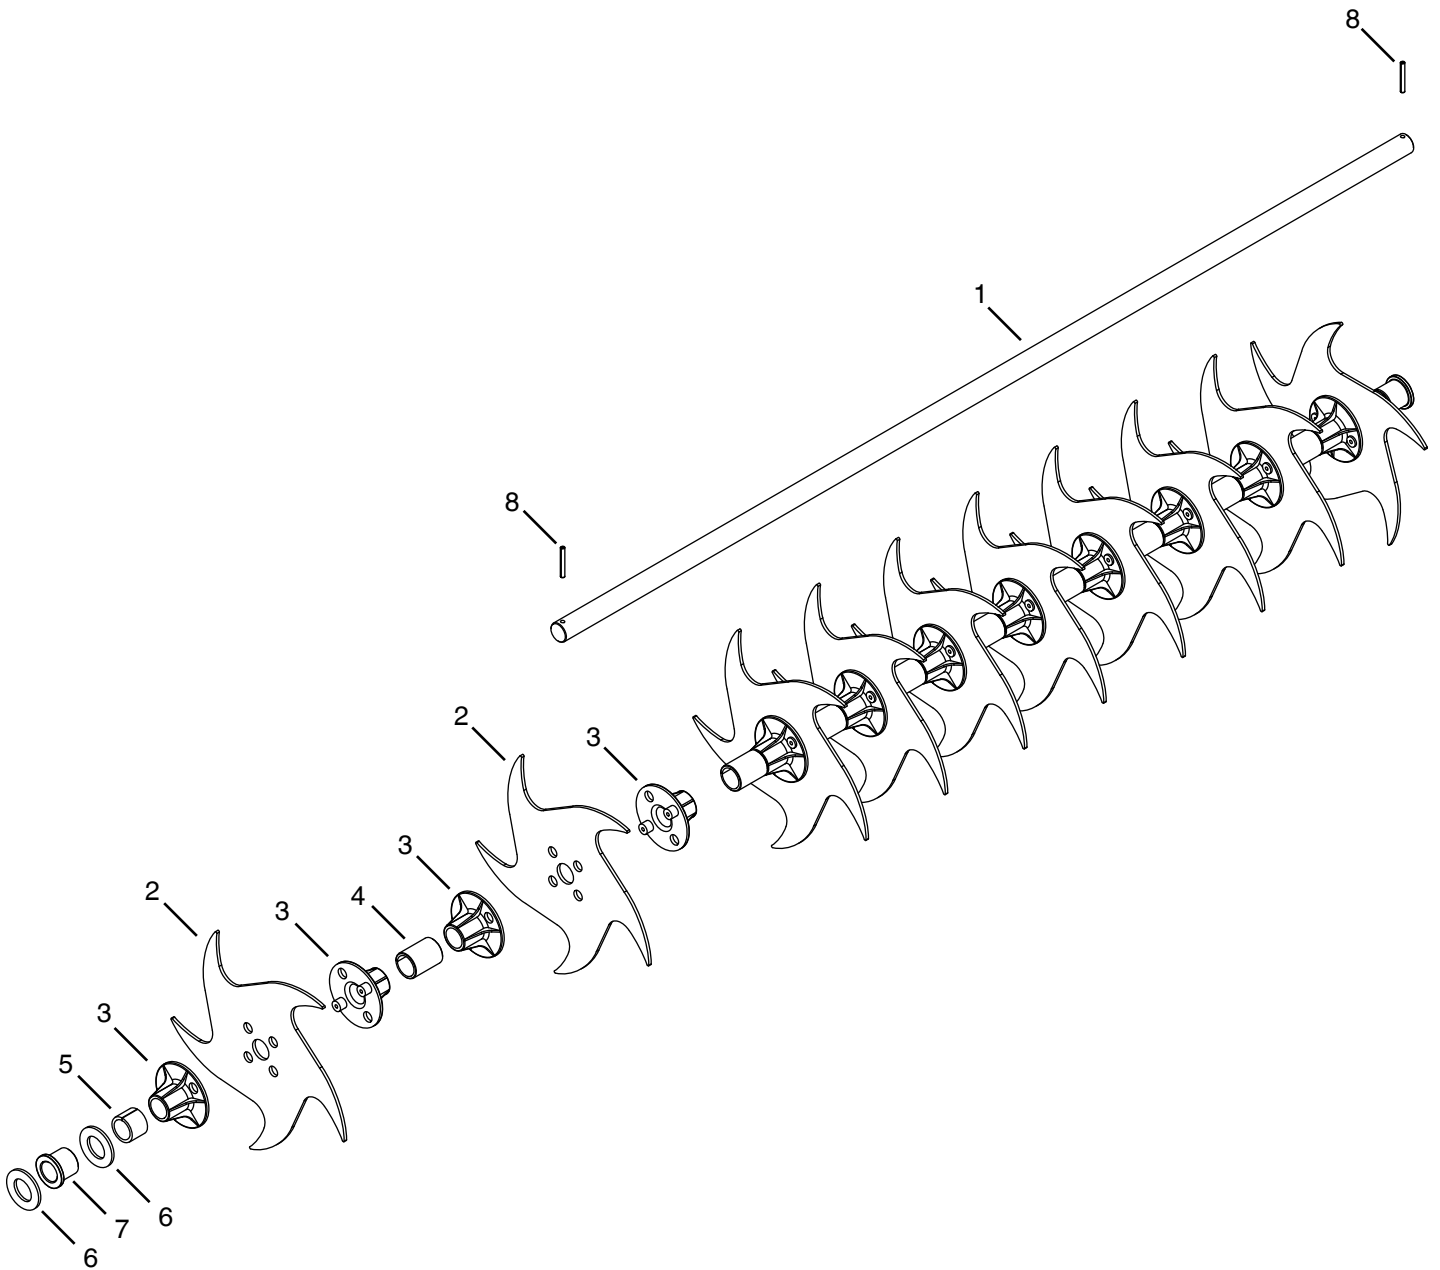

REPAIR PARTS FOR 45-0458 SPIKE AERATOR

REF	QTY	PART NO	DESCRIPTION	REF	QTY	PART NO	DESCRIPTION
1	1	26369	Shaft	6	4	1540-31	Washer, .78" x 1.25" x .062"
2	10	25429	Curved Spike Disk	7	2	44798	Flange Bearing
3	20	45148	Spike Disk Hub	8	2	41631	Cotter Pin 5/32" x 1-1/4"
4	9	44494	Spacer, .8" x 1" x 1.33"	1	1	40753-S	Owners Manual
5	2	23368	Spacer, .76" 1" x .75"				