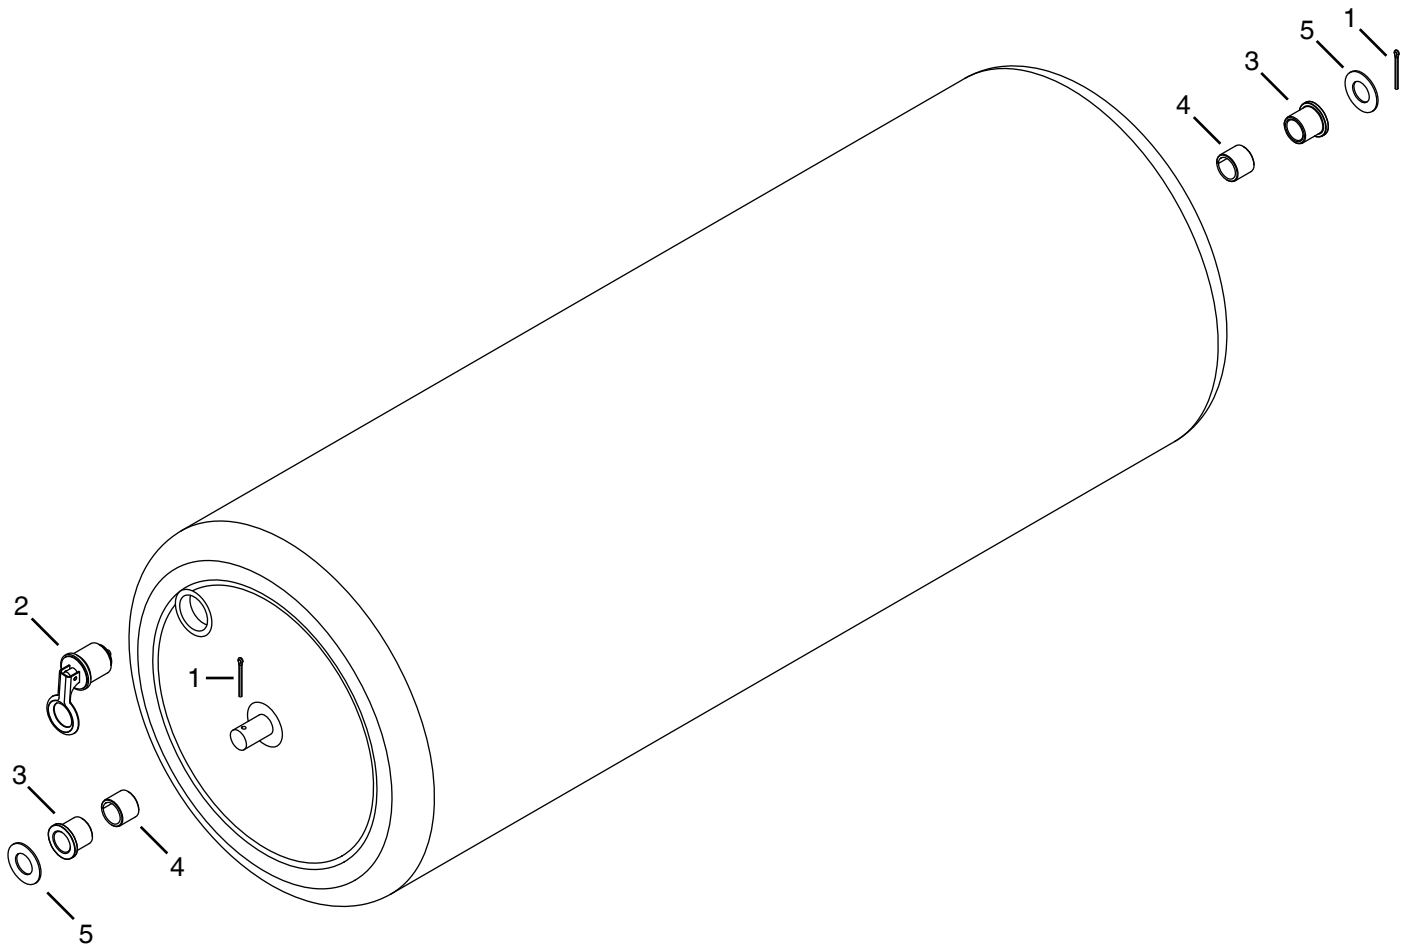

REPAIR PARTS FOR 45-0459 ROLLER

| REF | QTY | PART NO | DESCRIPTION | REF | QTY | PART NO | DESCRIPTION |
|-----|-----|----------|----------------|-----|-----|---------|---------------------------|
| 1 | 2 | 714-0121 | Cotter Pin | 4 | 2 | 23368 | Spacer, .8" x 1" .75" |
| 2 | 1 | 49467 | Roller Plug | 5 | 2 | 1540-31 | Washer, .78 x 1.25 x .065 |
| 3 | 2 | 44798 | Flange Bearing | 1 | 1 | 40753-R | Owners Manual |