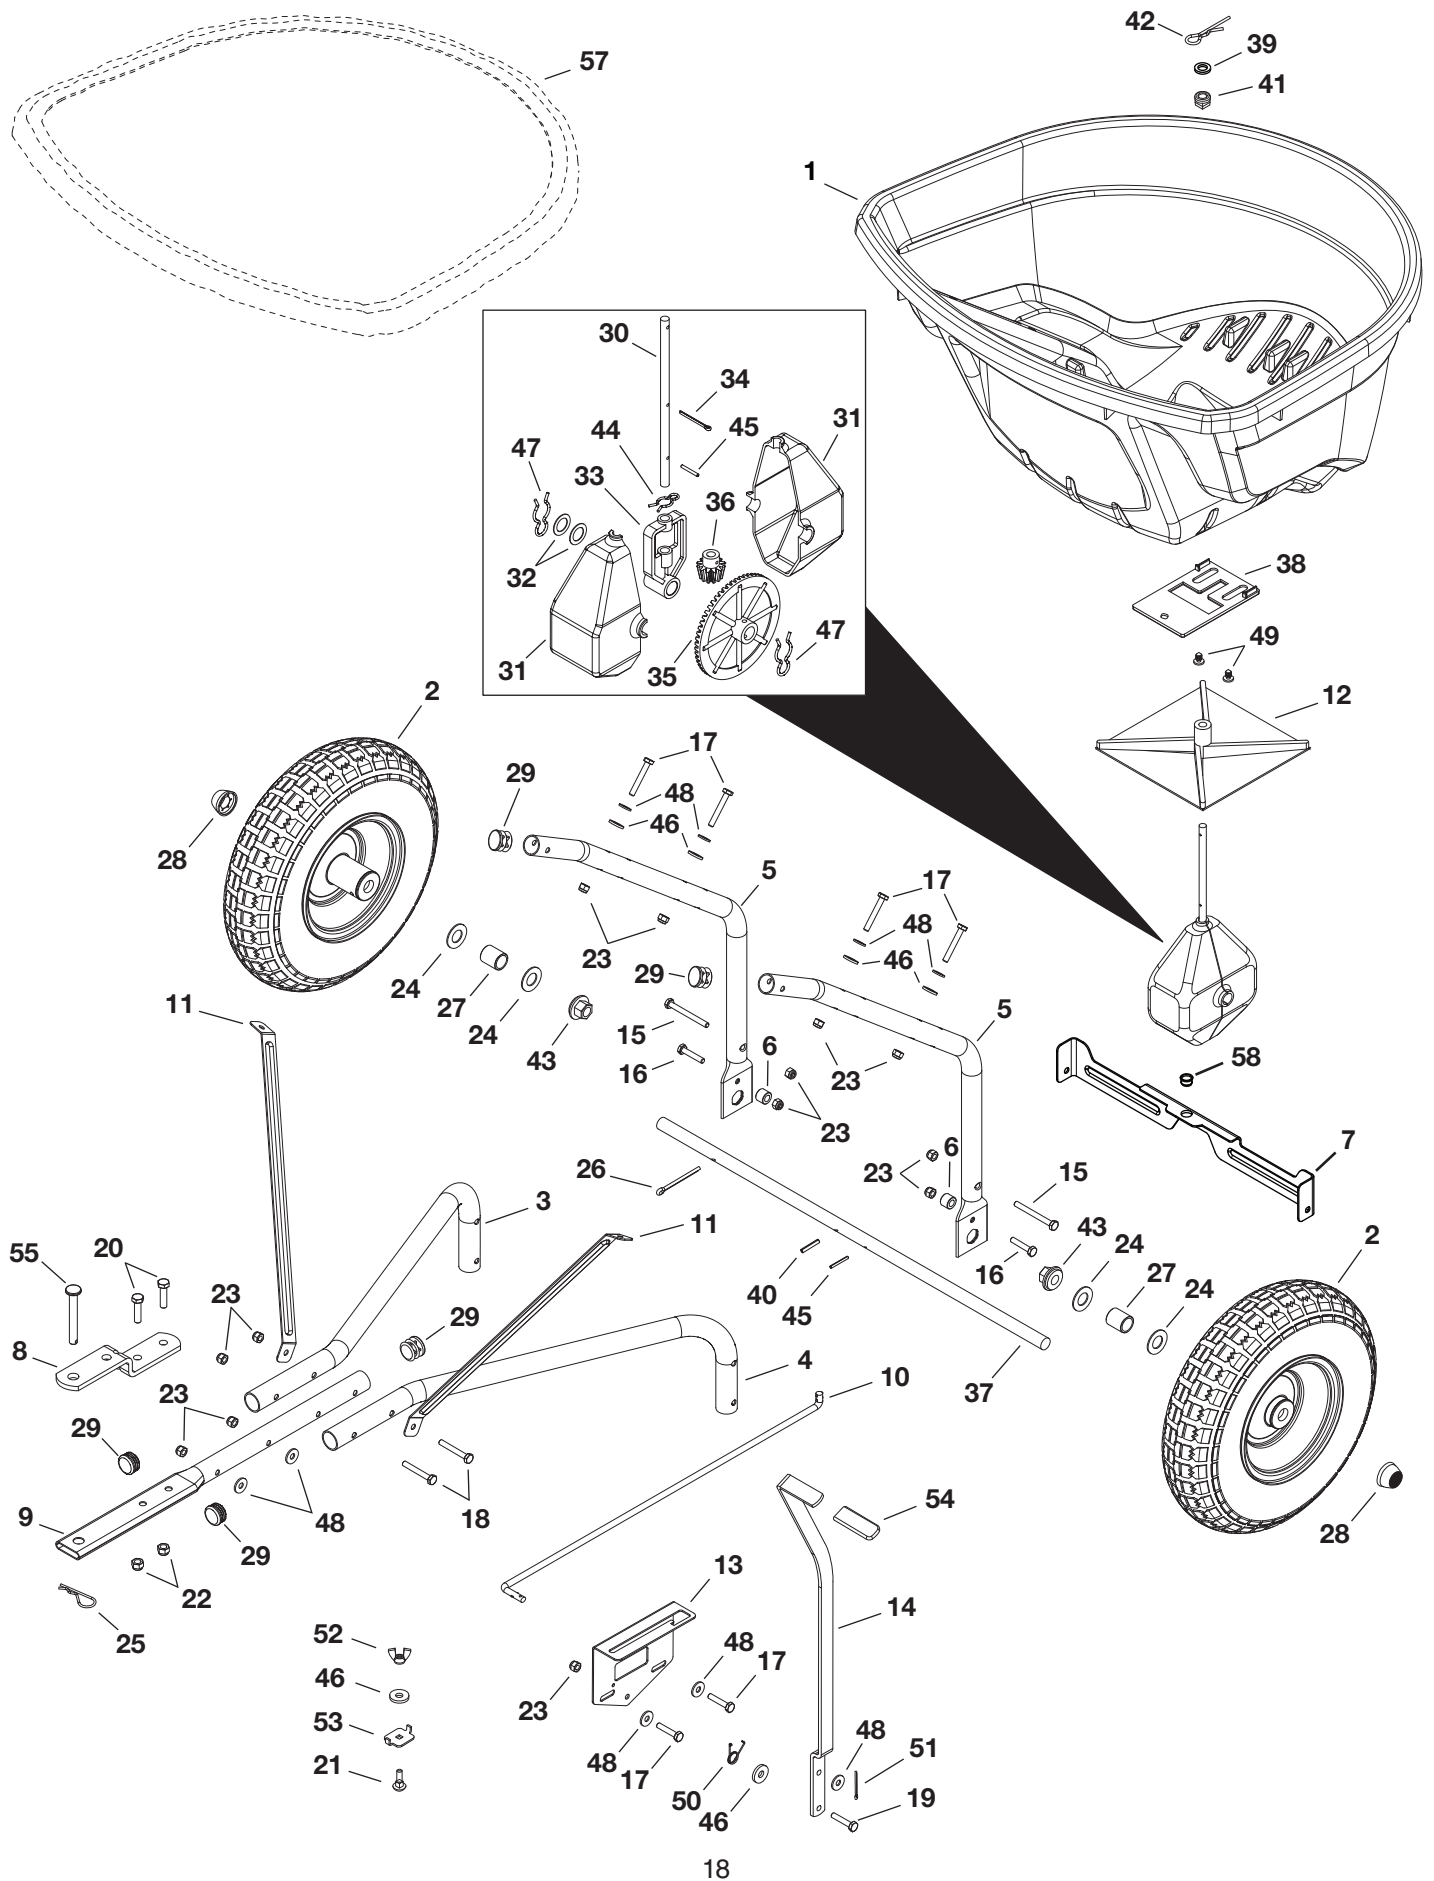

# REPAIR PARTS FOR 45-04633 130 LB. TOW SPREADER

REF	QTY	PART NO	DESCRIPTION	REF	QTY	PART NO	DESCRIPTION
1	1	41084	Hopper	32	1	44125	Washer, .625 x 1.0 x .03
2	2	40880G	Wheel	33	1	47204	Yoke, Large
3	1	2-536OR1	Tube, Hitch Support	34	1	43093	Cotter Pin, 1/8 x 1-1/2
4	1	2-535OR1	Tube, Hitch Support	35	1	47209	Gear, Large (Cast)
5	2	2-534OR1	Tube, Hopper Support	36	1	47205	Gear, Small (Cast)
6	2	46847	Spacer	37	1	26710	Axle
7	1	27313	Cross Brace	38	1	45344	Plate, Flow
8	1	23687BL1	Bracket, Hitch	39	1	23625	Spacer
9	1	41937OR1	Tube, Hitch	40	1	43659	Pin, Spring, 3/16 x 1
10	1	41930	Rod, Flow Control	41	1	44285	Bushing, Hopper Bottom Black
11	2	28329OR1	Brace, Hopper	42	1	48934	Hairpin, Agitator
12	1	04367	Spreader Impeller	43	2	45279	Hex bushing Flange
13	1	27322BL1	Bracket, Flow Control Mount	44	1	49898	Clip, Hairpin 5/8
14	1	27314BL3	Arm, Flow Control	45	1	46055	Pin, Spring 1/8 x 1
15	2	49870	Bolt, Hex 1/4-20 x 2-1/2	46	6	1543-69	Washer, Nylon .3281 x .75
16	2	46699	Bolt, Hex 1/4-20 x 2	47	2	49897	Clip, Hairpin 7/8
17	6	1509-69	Bolt, Hex 1/4-20 x 1-3/4	48	9	43088	Washer, 1/4 Std .312 x .734
18	2	40665	Bolt, Hex 1/4-20 X 3-1/2	49	2	48402	Plug, 1/4"
19	1	43661	Bolt, Hex 1/4-20 x 1	50	1	42347	Spring, Torsion
20	2	43840	Bolt, Hex 5/16-18 x 1-1/4	51	1	44101	Pin, Cotter 3/32 X 3/4
21	1	44950	Bolt, Carriage 1/4-20 x 3/4	52	1	47141	Nut, Wing 1/4-20
22	2	47810	Nut, Hex 5/16-18 Nylock	53	1	24858	Stop, Adjustable
23	13	47189	Nut, Hex 1/4-20 Nylock	54	1	43848	Grip
24	4	R19212016	Washer, .6562 x 1.25 x .0598	55	1	47623	Pin, Hitch 3/8" x 3" Flat Hd
25	1	43343	Pin, Hair Cotter 3/32 x 2-5/16	56	1	68881	Transmission Assembly - not shown (includes 30, 31, 32, 33, 35, 36, 37, 40, 44, 45, & 47)
26	1	46855	Pin, Cotter 3/16 x 2				
27	2	45280	Spacer, .64 ID x .88 OD x .625				
28	2	48499B	Hub Cap	57	1	41316	Vinyl Cover (optional)
29	3	49449	Plug, 1" Tube	58	1	42839	Bushing, 3/8" Plastic
30	1	28390	Shaft, Spreader				
31	2	47212	Housing, Large Gear			3-220	Owners Manual