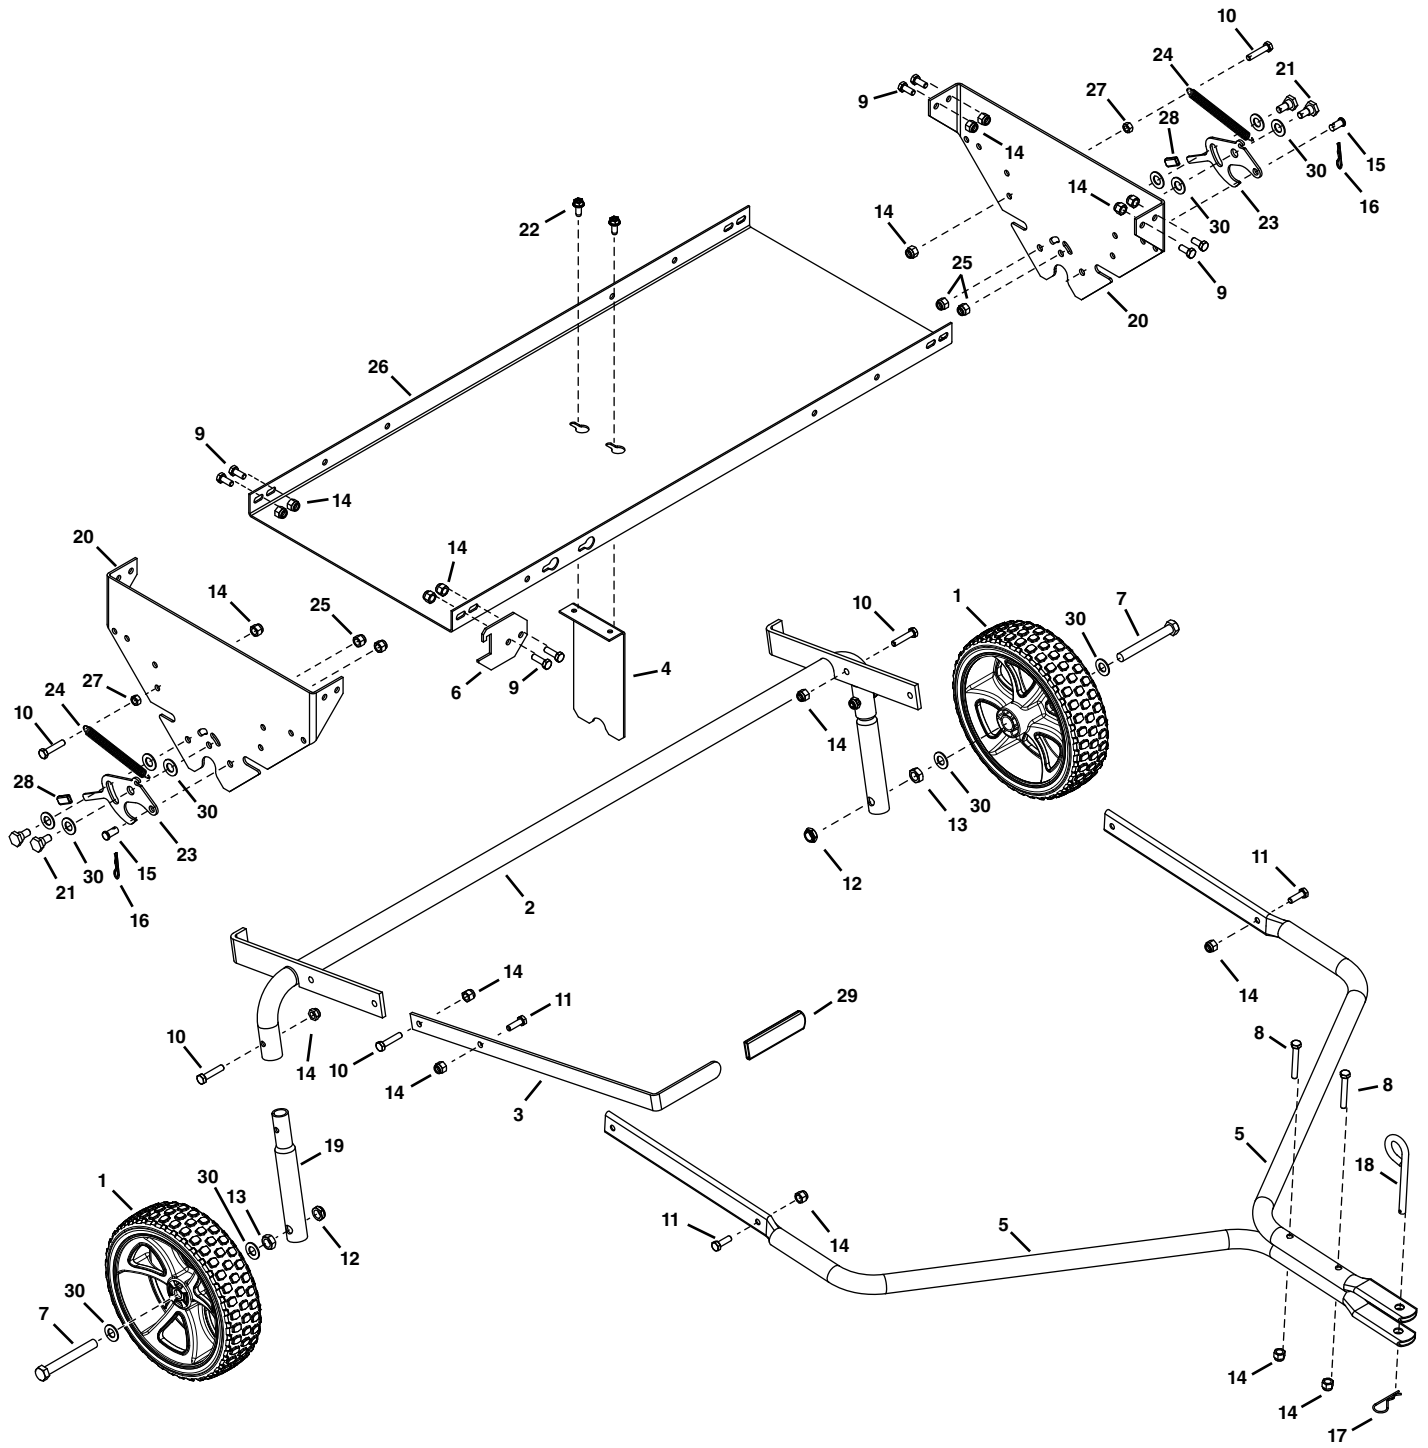

REPAIR PARTS FOR 45-04734 SMARTLINK PLATFORM

REPAIR PARTS FOR 45-04734 SMARTLINK PLATFORM

REF	QTY	PART NO	DESCRIPTION	REF	QTY	PART NO	DESCRIPTION
1	2	41863	Wheel	17	1	43343	Hair Cotter Pin, 3/32 x 2-5/16"
2	1	67204	Lift Tube Assembly	18	1	23353	Hitch Pin, 3/8 x 3"
3	1	26360	Lift Handle	19	2	28164ORG	Outside Lift Tube
4	1	26345	Center Brace	20	2	26359	End Plate
5	2	41211	Hitch Tube	21	4	48106	Shoulder Bolt, 3/8-16 x .9"
6	1	26288	Lift Handle Catch	22	2	47630	Hex Bolt, 5/16-18 x 3/4"
7	2	28157	Hex Bolt, 1/2-13 x 4-1/8"	23	2	26289	Axle Retainer
8	2	44292	Hex Bolt, 5/16-18 x 2-1/2"	24	2	HA24298	Return Spring
9	8	43182	Hex Bolt, 5/16-18 x 3/4"	25	4	HA21362	Nylock Nut, 3/8-16
10	6	43085	Hex Bolt, 5/16-18 x 1-1/2"	26	1	28648	Tray
11	3	43063	Hex Bolt, 5/16-18 x 1"	27	2	43083	Hex Nut, 5/16-18
12	2	48115	Nylock Jam Nut, 1/2-13	28	2	40776	Grip (Small)
13	2	43019	Jam Nut, 1/2-13	29	1	46831	Grip
14	21	47810	Nylock Nut, 5/16-18	30	12	R19171616	Washer, .5312 x 1 x .0598
15	2	44044	Clevis Pin, 3/8 x 3/4"		1	45885	Owners Manual
16	2	47134	Hair Cotter Pin, .08 x 1.58"				