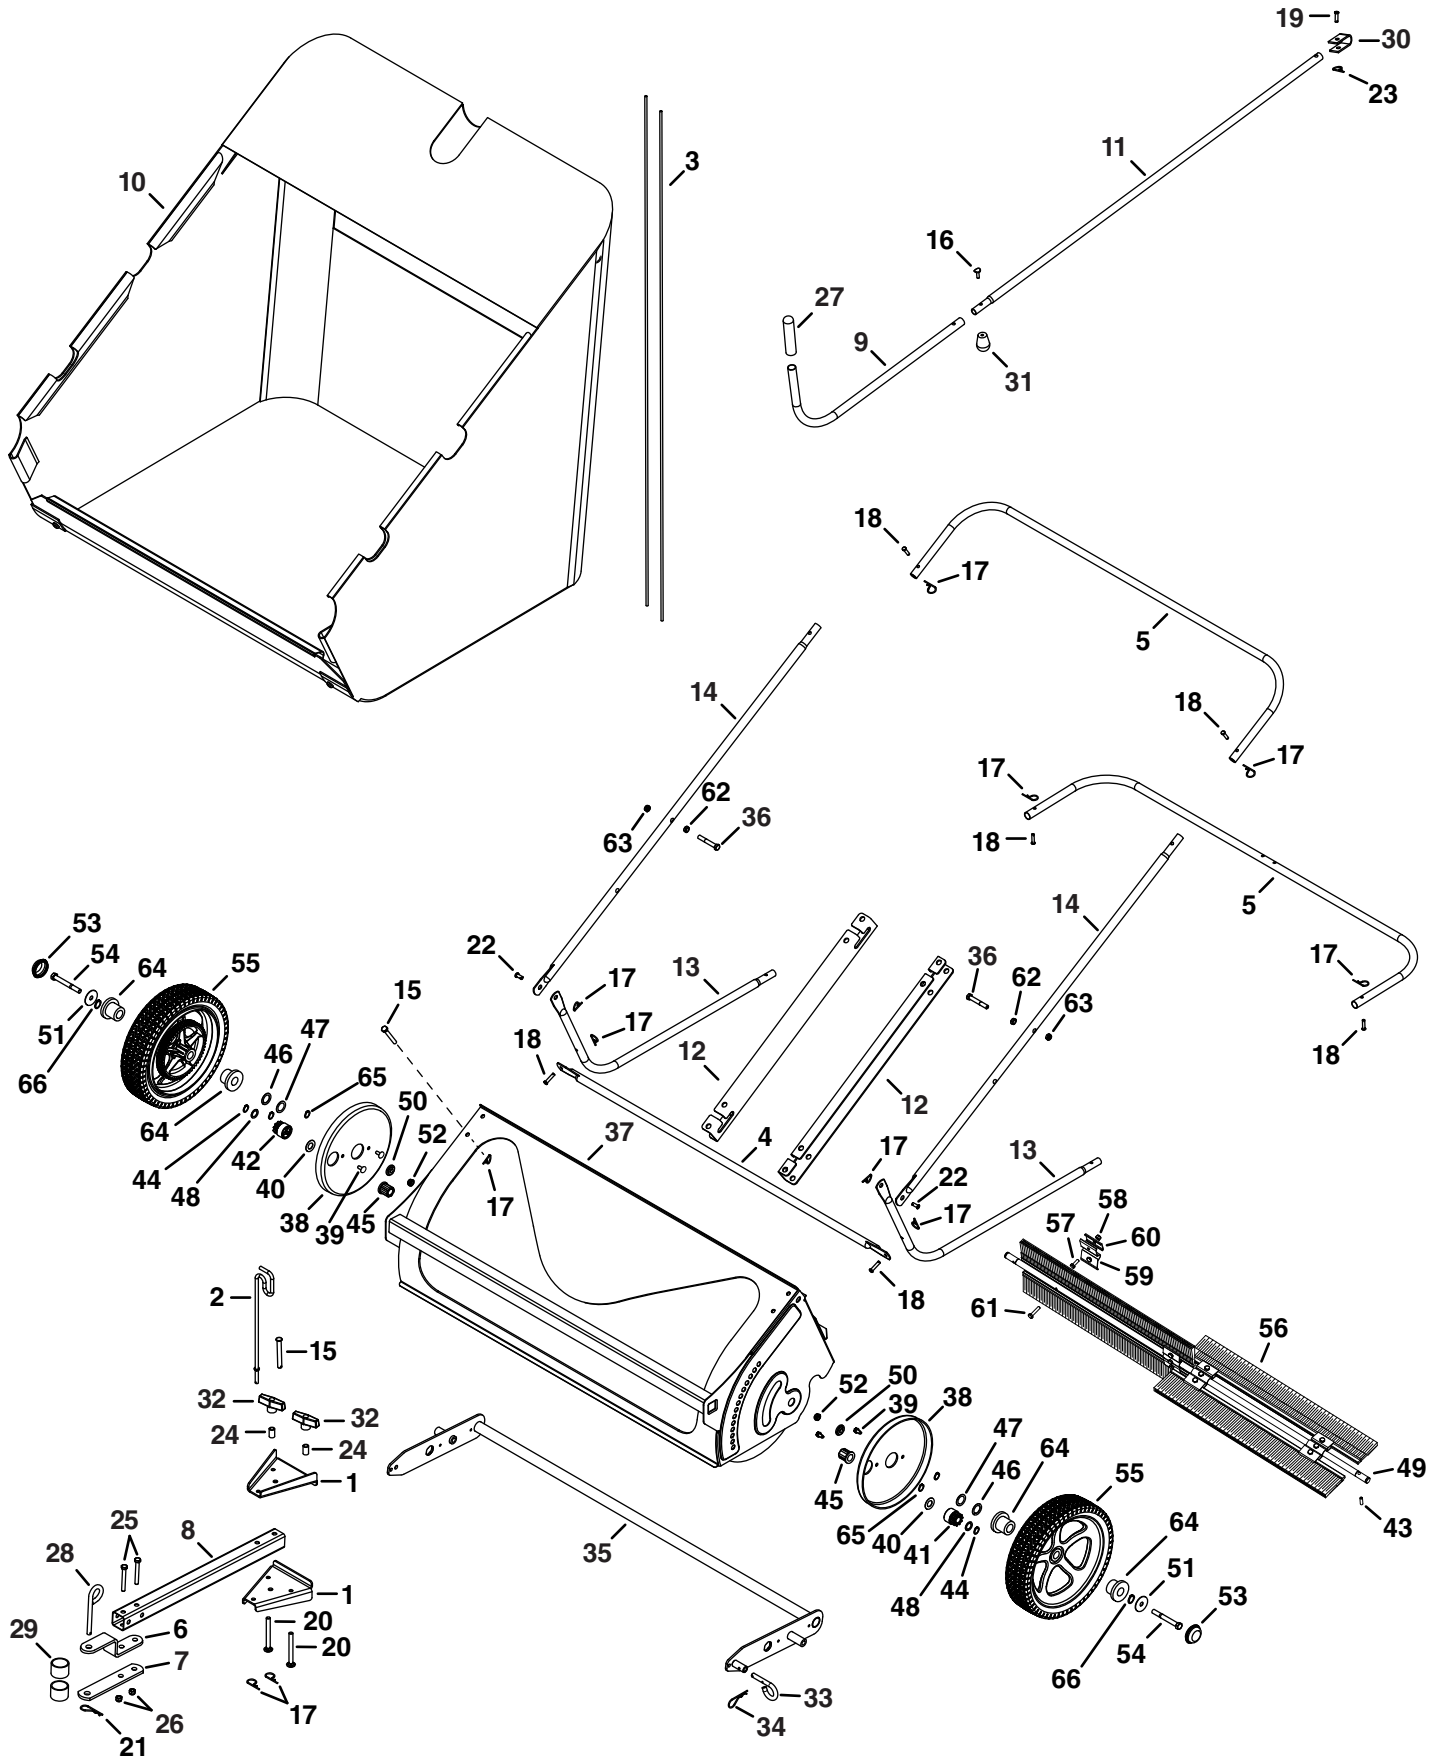

45-04922 REPAIR PARTS ILLUSTRATION

45-04922 REPAIR PARTS LIST

REF	QTY	PART NO	DESCRIPTION	REF	QTY	PART NO	DESCRIPTION
1	2	27425BL3	Drawbar Bracket	35	1	69668BL3	Height Adjustment Tube
2	1	42661	Handle Holder	36	2	43432	Hex Bolt, 3/8-16 x 2-1/2"
3	2	42646	Hopper Support Rod	37	1	69687OR1	Sweeper Housing
4	1	42020	Bag Frame Tube	38	2	41035	Dust Cover
5	2	42649	Rear Hopper Tube	39	4	C-9M5732	Pop Rivet
6	1	23014BL1	Hitch Bracket	40	2	40001	Shim Washer
7	1	24192BL1	Hitch Bracket (Straight)	41	1	48651	Pinion Gear (LH)
8	1	28617BL3	Drawbar	42	1	48652	Pinion Gear (RH)
9	1	42648	Lower Handle Tube	43	2	47046	Dowel Pin, 1/4 x 3/4"
10	1	42904	Hopper Bag	44	2	42094	Retaining Ring
11	1	42647	Upper Handle Tube	45	2	67407	Bearing Assembly
12	2	2-119BL1	Bag Arm	46	2	44008	Washer, 1-1/8"
13	2	40897	Lower Hopper Tube	47	2	1540-31	Washer, 1-1/4"
14	2	42539	Upper Hopper Tube	48	2	42093	Washer, .598"
15	5	HA23636	Clevis Pin, 3/8 x 2-1/4"	49	1	45828	Brush Shaft
16	1	43978	Bolt, 1/4-20 x 1"	50	2	26538	Step Spacer
17	14	43055	Hair Pin, 3/32 x 1.8"	51	2	141	Washer, 1-1/4"
18	6	48365	Clevis Pin, 1/4 x 1.11"	52	2	1038	Nylock Jam Nut, 3/8"
19	1	43259	Clevis Pin, 5/16 x 1-1/4"	53	2	41017	Hub Cap
20	2	44217	Carriage Bolt, 5/16-18 x 3"	54	2	44961	Hex Bolt, 3/8-24 x 3-1/4"
21	1	43343	Hair Cotter Pin, 3/32 x 2-5/16"	55	2	40987	Wheel
22	2	48366	Clevis Pin, 3/8 x 1/2"	56	4	46780	Brush
23	1	HA3090	Hair Cotter Pin, .08 x 1-1/8"	57	8	43012	Hex Bolt, 1/4-20 x 3/4"
24	2	42659	Spacer, 3/4"	58	12	47189	Nylock Nut, 1/4"
25	2	44292	Bolt, Hex 5/16-18 x 2-1/2"	59	4	23580	Brush Retainer (Double)
26	2	47810	Nut, Nylock 5/16-18	60	8	23581	Brush Retainer (Single)
27	1	7071	Handle Grip	61	4	43661	Hex Bolt, 1/4-20 x 1"
28	1	23353	Hitch Pin	62	2	712-3008	Jam Nut, 3/8"
29	2	48130	Spacer	63	2	42210	Nylock Jam Nut, 3/8"
30	1	23878BL1	U-Clamp	64	4	45088	Wheel Bearing
31	1	42651	Knob	65	4	43910	Washer, .219 X .5
32	2	43720	Wing Knob	66	2	R19131316	Washer, .406 X .812
33	1	43038	Pivot Lock Pin 3/8"		1	45873	Owner's Manual
34	1	48934	Hairpin Agitator				