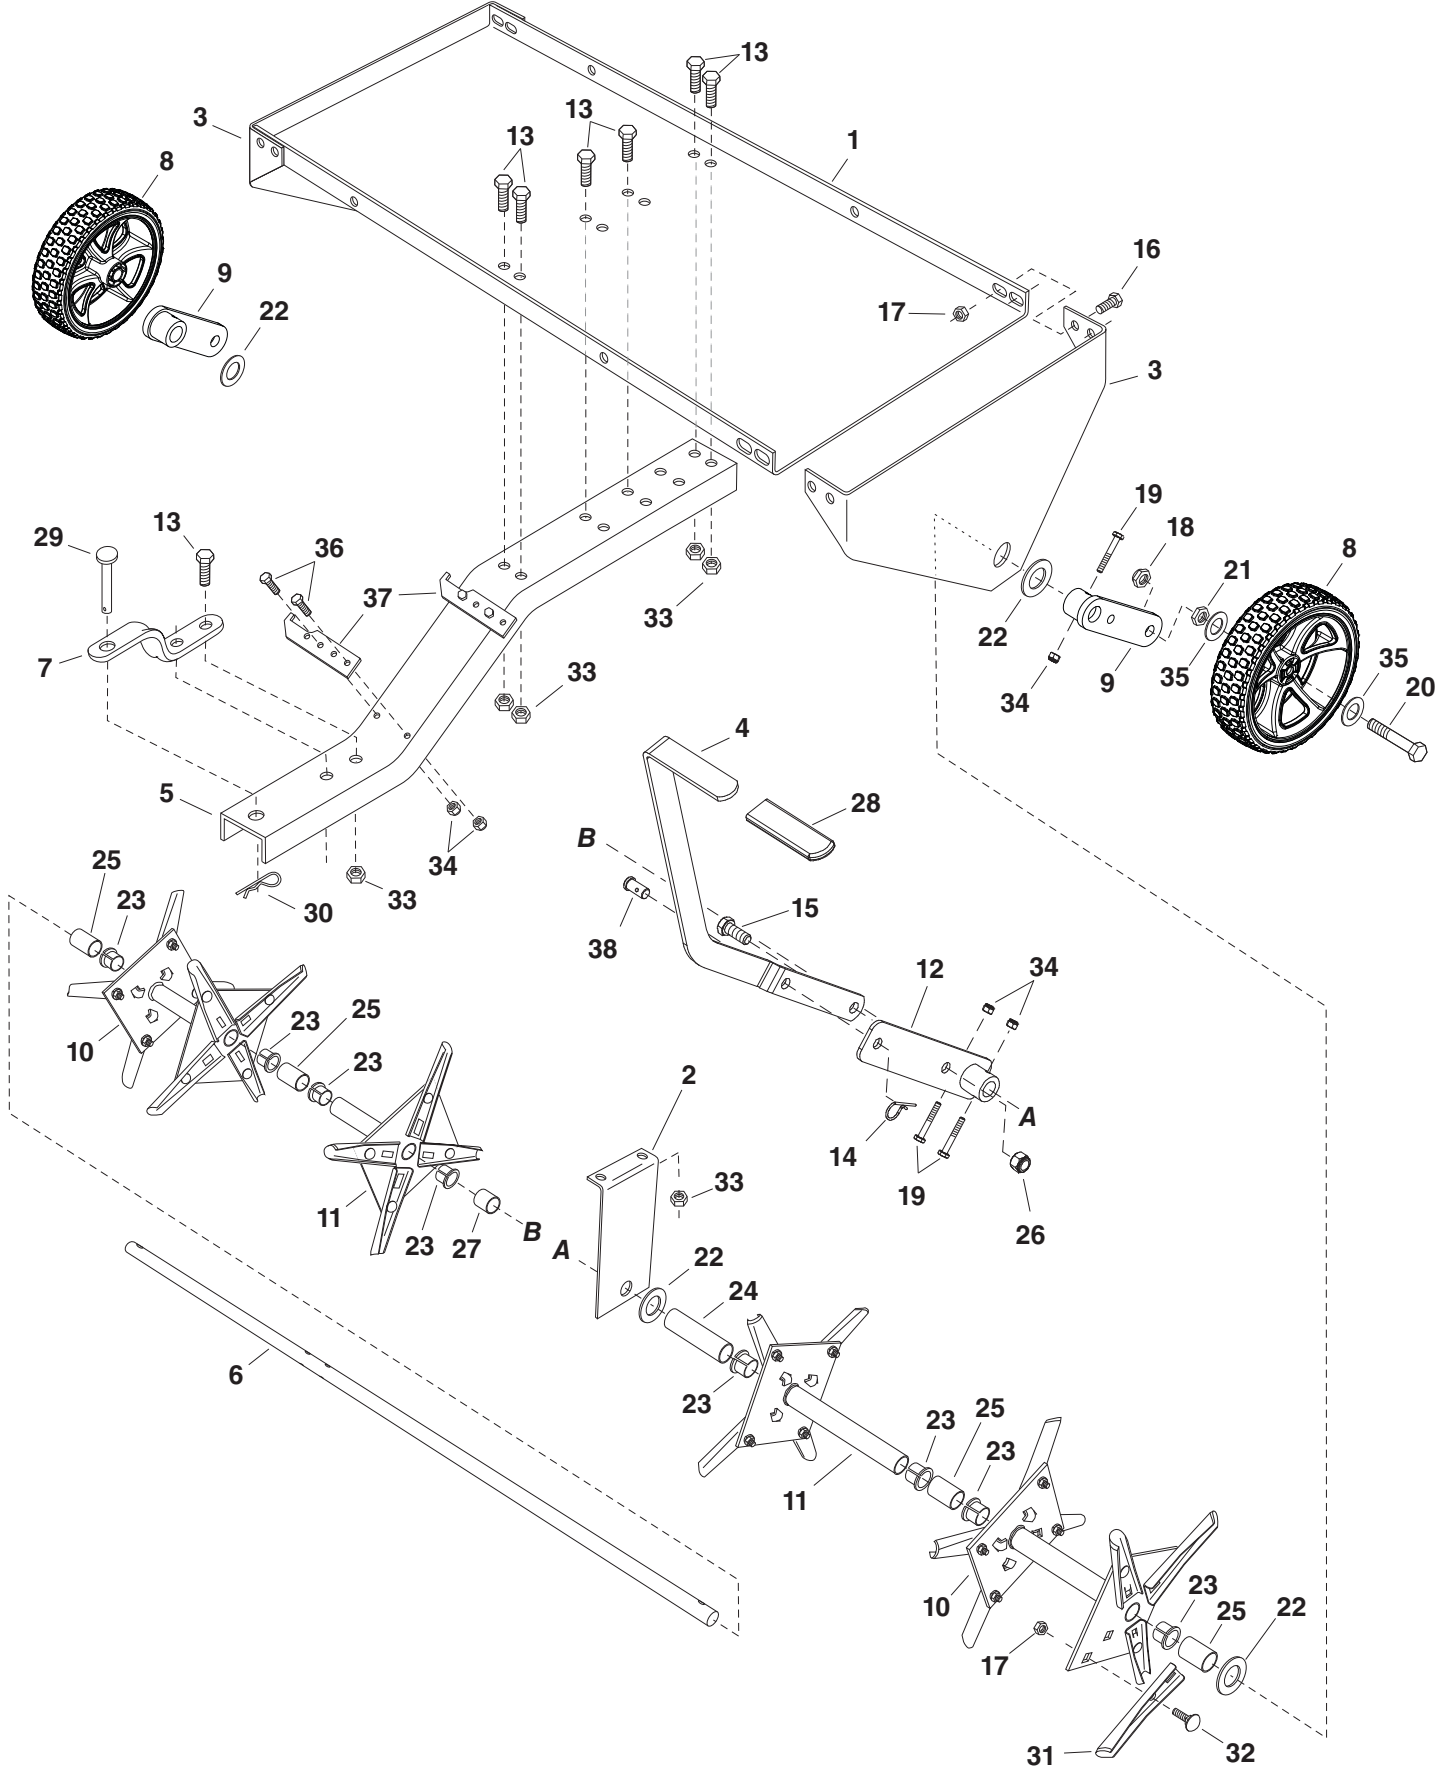

REPAIR PARTS FOR 40" PLUG AERATOR MODEL 45-0518

REPAIR PARTS FOR 40" PLUG AERATOR MODEL 45-0518

REF	PART NO	QTY	DESCRIPTION	REF	PART NO	QTY	DESCRIPTION
1	25853	1	Tray	21	43019	2	Hex Jam Nut, 1/2-13 Thd.
2	24623	1	Middle Brace	22	43009	8	Flat Washer, 3/4"
3	24619	2	End Plate	23	42953	8	Split Bearing, 3/4"
4	25664	1	Lift Handle	24	45151	1	Spacer, 3.70" Long
5	25800	1	Tongue	25	44494	4	Spacer, 1.33" Long
6	25801	1	Shaft	26	41657	1	Hex Nylock Nut 1/2"
7	23687	1	Hitch Bracket	27	44500	1	Spacer, 1.00" Long
8	41863	2	Wheel	28	43943	1	Grip
9	68589	2	Wheel Bracket Assembly	29	47623	1	Hitch Pin, 3/8" Flat Head
10	63929	2	Spool Assembly (Double)	30	43343	1	Hair Cotter Pin, 3/32"
11	63930	2	Spool Assembly (Single)	31	24924	24	Knife, Aerator
12	65336	1	Lift Bracket Assembly	32	43080	24	Carriage Bolt, 5/16-18 x 3/4"
13	43001	8	Hex Bolt, 3/8-16 x 1" Long	33	HA21362	8	Hex Nylock Nut 3/8"
14	43055	1	Hairpin, 3/32 x 1.8	34	47189	8	Hex Nylock Nut 1/4"
15	43351	1	Hex Bolt, 1/2-13 x 1-1/4" Long	35	R19171616	4	Washer, .531" x 1" x .059"
16	43182	8	Hex Bolt, 5/16-18 x 3/4" Long	36	43012	4	Hex Bolt, 1/4-20 x 3/4" Long
17	47810	32	Hex Nylock Nut 5/16"	37	25665	2	Lift Stop Bracket
18	48115	2	Hex Nylock Jam Nut 1/2"	38	42842	1	Clevis Pin
19	1509-69	4	Hex Bolt, 1/4-20 x 1-3/4" Long		45688	1	Owners Manual
20	46526	2	Hex Bolt, 1/2-13 x 3-1/2" Long				