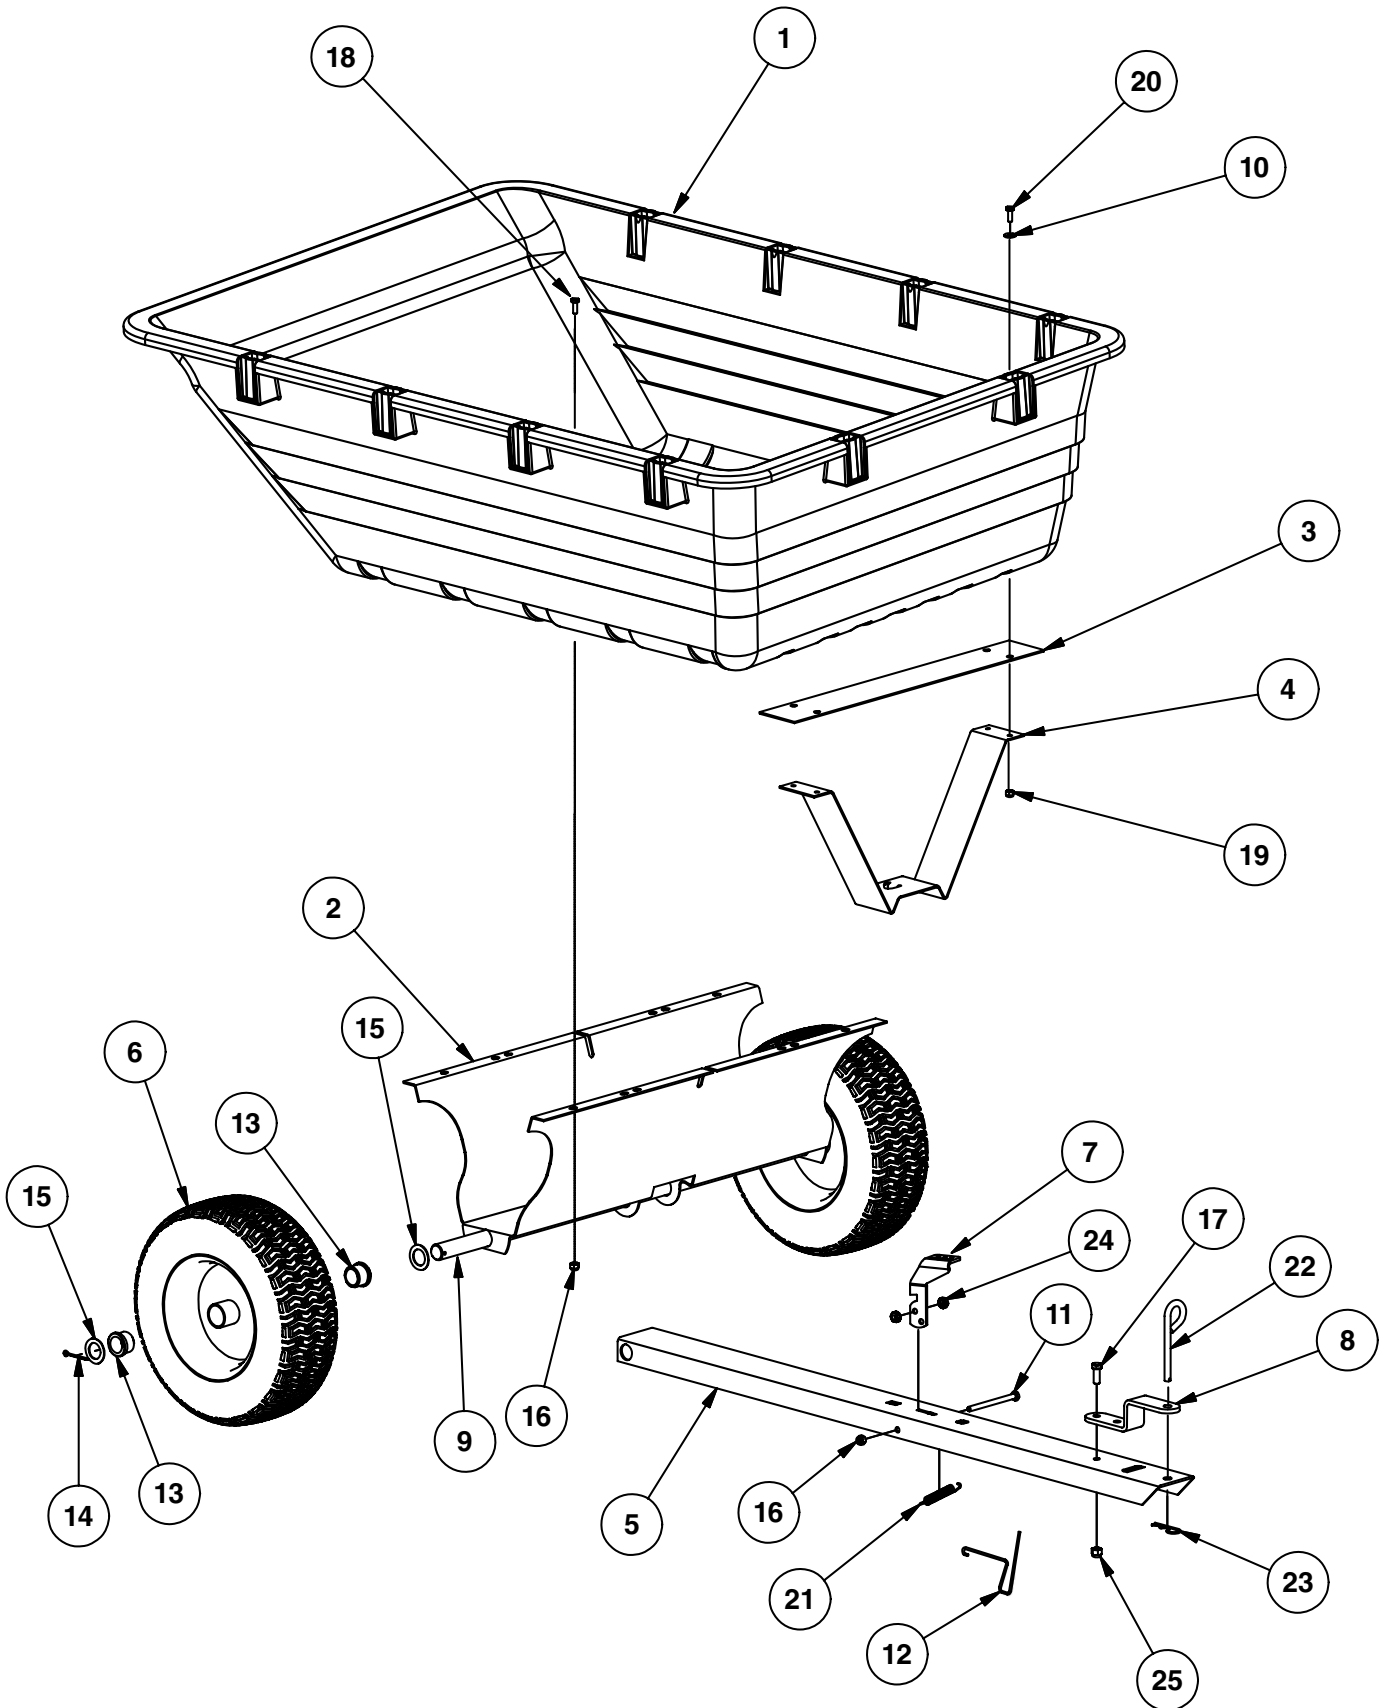

REPAIR PARTS ILLUSTRATION

MODEL NUMBER 45-0519

REPAIR PARTS LIST

MODEL NUMBER 45-0519

REF.	PART NO.	QTY.	DESCRIPTION
1	41862	1	Poly Tray
2	25106	1	Wheel Support
3	24386	1	Latch Stand Plate
4	24497	1	Latch Stand Bracket
5	24750	1	Tongue, Draw Bar
6	41483	2	Wheel Assembly
7	28258	1	Foot Pedal Latch
8	23014	1	Hitch Bracket
9	24897	1	Axle, 1"
10	43088	4	Flat Washer, 1/4"
11	47407	1	Hex Bolt, 5/16" x 4"
12	47622	1	Spring Puller Tool
13	41485	4	Wheel Bearing, 1"
14	43501	2	Cotter Pin, 9/64" Dia. x 1-1/2" *
15	43528	4	Washer, 1"
16	47810	9	Hex Nut, 5/16-18 Nylock *
17	43001	1	Hex Bolt, 3/8-16 x 1" *
18	43840	8	Hex Bolt, 5/16-18 x 1-1/4"
19	47189	4	Hex Nut, Nylock 1/4-20
20	43012	4	Hex Bolt, 1/4-20 x 3/4" *
21	47408	1	Extension Spring
22	23353	1	Hitch Pin
23	43343	1	Hair Cotter Pin, 1/8" *
24	46980	2	Hex Nut, 5/16-18 (SEMS)
25	HA21362	1	Hex Nut, 3/8-16 Nylock *
	48611	1	Owner's Manual