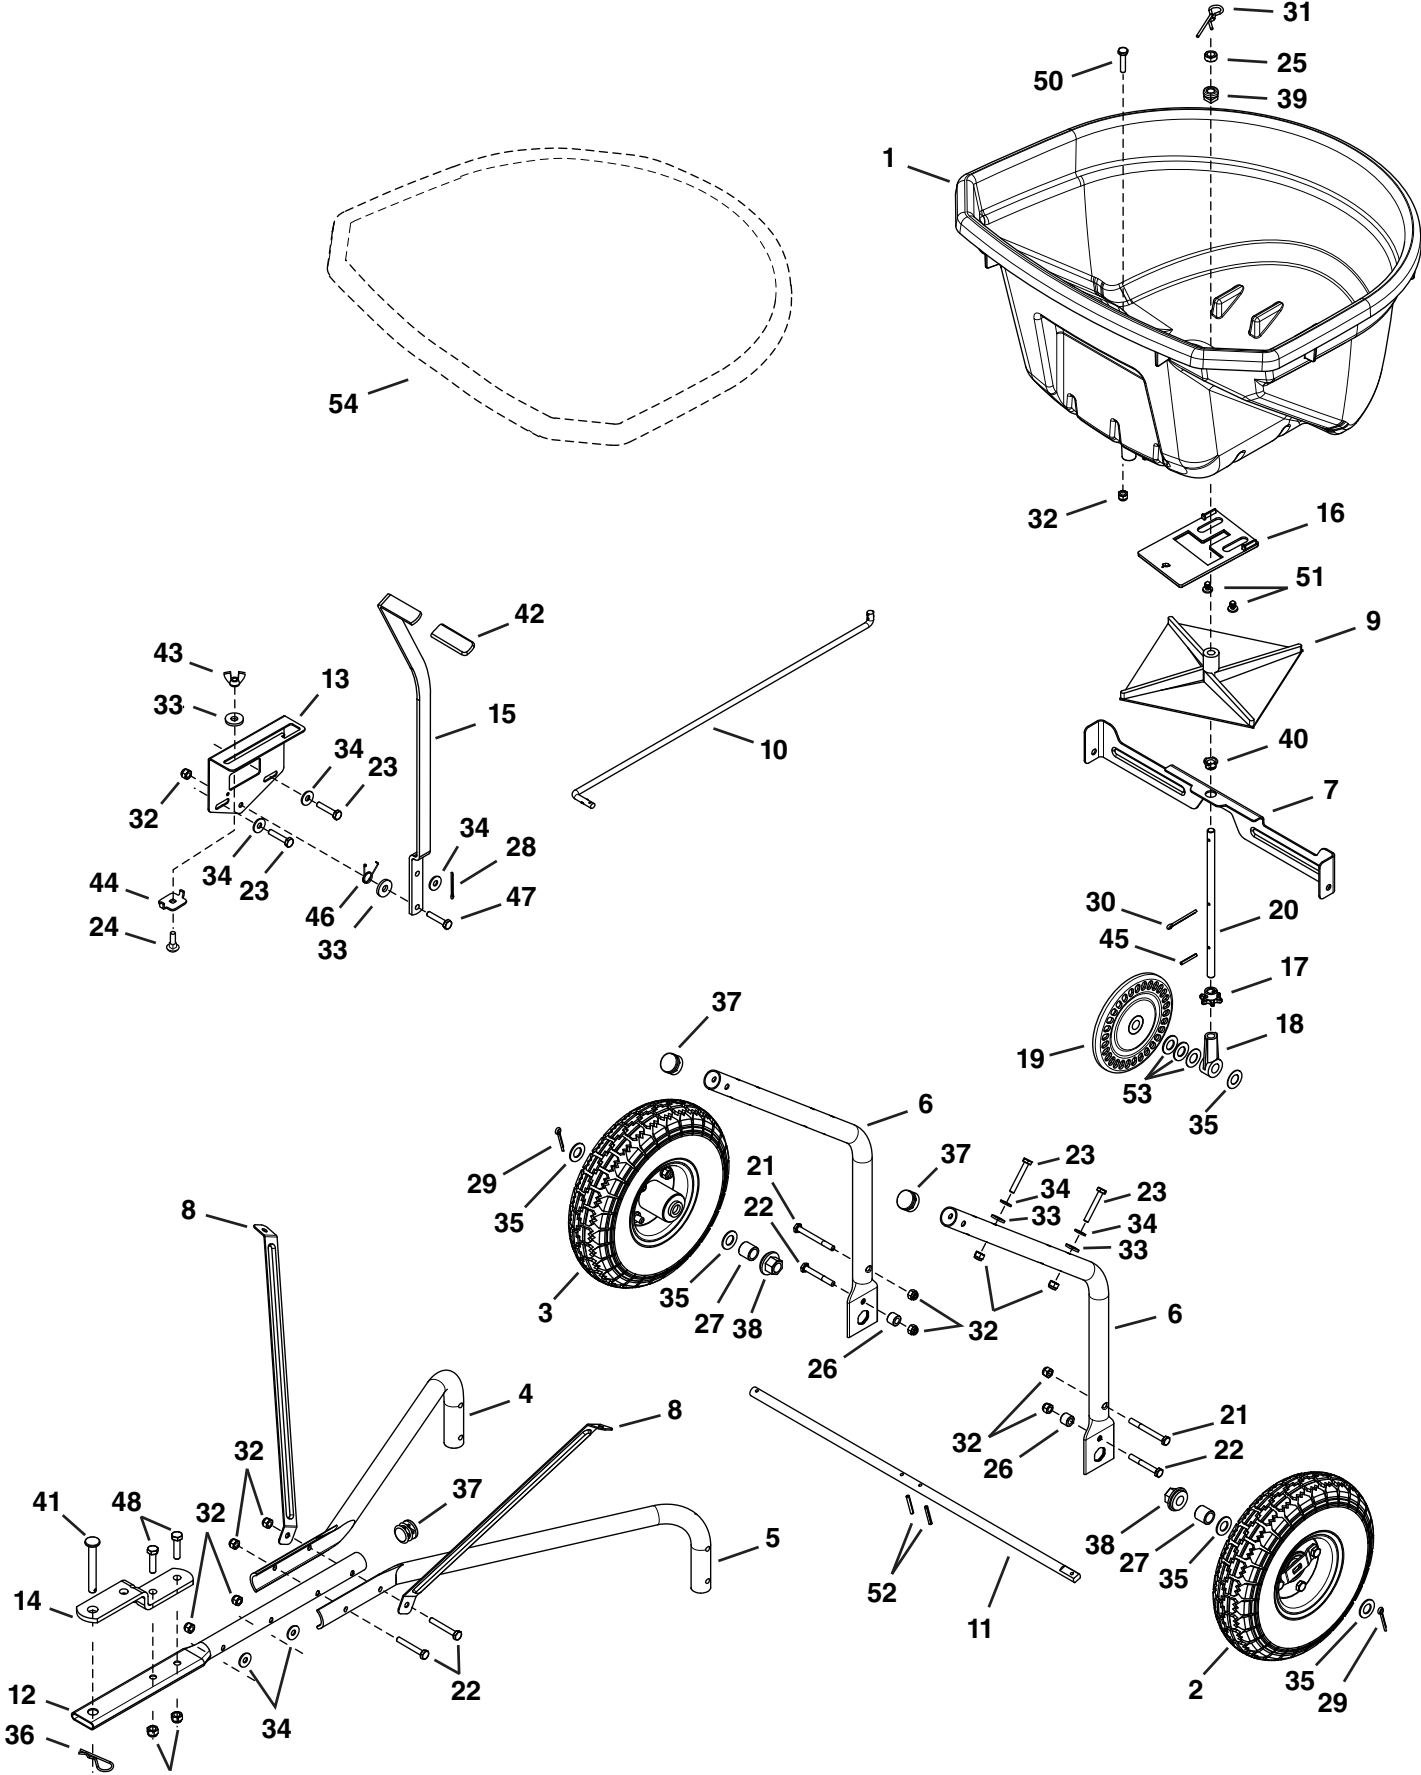

45-0527

45-0527

REF	QTY	PART NO	DESCRIPTION	REF	QTY	PART NO	DESCRIPTION
1	1	45282	Hopper	29	2	43010	Pin, Cotter 1/8 X 1-1/4
2	1	48865	Wheel, Drive	30	1	43093	Pin, Cotter 1/8 x 1-1/2
3	1	46503	Wheel	31	1	48934	Hairpin, Agitator
4	1	42009	Tube, Hitch Support	32	14	47189	Nut, Hex 1/4-20 Nylock
5	1	42008	Tube, Hitch Support	33	6	1543-69	Washer, Nylon .3281 x .75
6	2	28322	Tube, Hopper Support	34	9	43088	Washer, 1/4 Std .312 x .734
7	1	27313	Cross Brace	35	6	R19171616	Washer, .531 x 1 x .059
8	2	28329	Brace, Hopper	36	1	43343	Hairpin Cotter
9	1	04367	Spreader Impeller	37	3	49449	Plug, 1" Tube
10	1	41930	Rod, Flow Control	38	2	47963	Bearing, Hex Flange
11	1	28332	Axle	39	1	44285	Bushing, Hopper Bottom Black
12	1	41937	Tube, Hitch	40	1	42839	Bushing, 3/8" Plastic
13	1	27322	Bracket, Flow Control Mount	41	1	47623	Pin, Hitch 3/8" x 3" Flat Hd
14	1	23687	Bracket, Hitch	42	1	43848	Grip
15	1	27314	Arm, Flow Control	43	1	47141	Nut, Wing 1/4-20
16	1	45344	Plate, Flow	44	1	24858	Stop, Adjustable
17	1	44468	Sprocket	45	1	43850	Pin, Spring 1/8 x 5/8
18	1	44672	Bushing, Axle Shaft	46	1	42347	Spring, Torsion
19	1	62798	Slotted Gear	47	1	43661	Bolt, Hex 1/4-20 x 1
20	1	28323	Shaft, Spreader	48	2	43840	Bolt, Hex 5/16-18 x 1-1/4
21	2	49870	Bolt, Hex 1/4-20 x 2-1/2	49	2	47810	Nut, Hex 5/16-18 Nylock
22	4	46699	Bolt, Hex 1/4-20 x 2	50	1	1509-90	Bolt, Hex 1/4-20 x 1-1/4
23	6	1509-69	Bolt, Hex 1/4-20 x 1-3/4	51	2	48402	Plug, 1/4"
24	1	44950	Bolt, Carriage 1/4-20 x 3/4	52	2	44665	Pin, Spring 5/32 x 1-1/4
25	1	23400	Spacer	53	3	44137	Washer, .518 x 1 x .02
26	2	46847	Spacer	54		41316	Hopper Cover (Optional)
27	2	28324	Spacer, .51 ID x .75 OD x .70		1	45342	Owner's Manual
28	1	44101	Pin, Cotter 3/32 x 3/4				