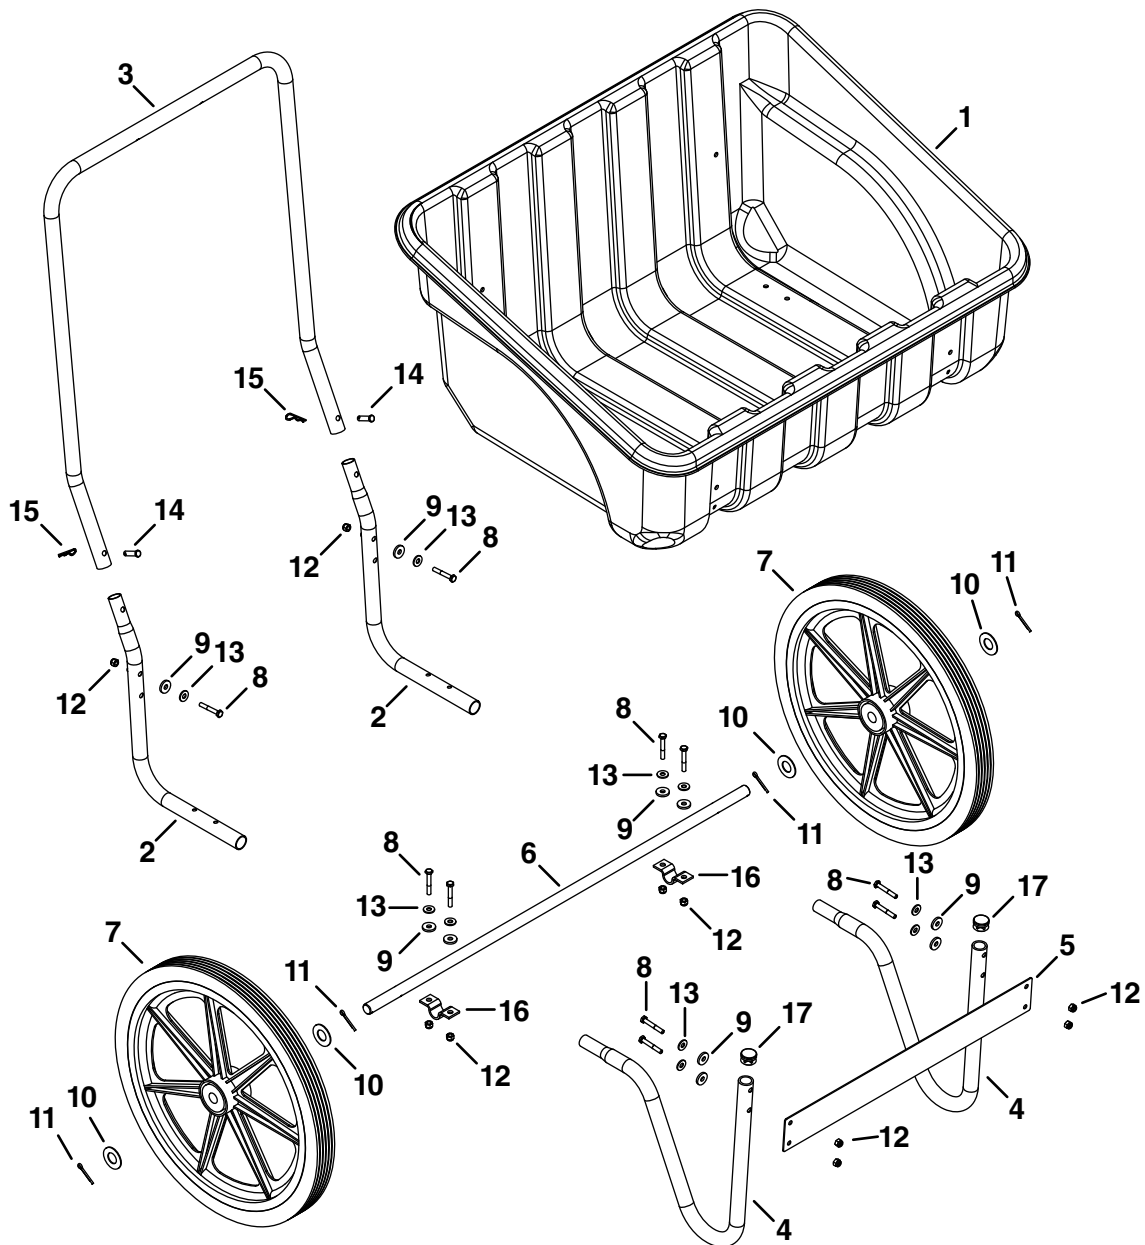

# REPAIR PARTS FOR 45-05281 CARRY-ALL CART

REF.	PART NO.	QTY.	DESCRIPTION	REF.	PART NO.	QTY.	DESCRIPTION
1	42899	1	Tray	10	43009	4	Washer, .785" x 1.57" x .057"
2	42898BL3	2	Lower Handle Tube	11	43010	4	Cotter Pin, 1/8 x 1-1/4"
3	28251BL3	1	Upper Handle Tube	12	47189	11	Nylock Nut, 1/4"
4	28252BL3	2	Leg Tube	13	43088	13	Washer, 1/4"
5	28253BL3	1	Cross Plate	14	43259	2	Clevis Pin, 5/16" x 1-1/4"
6	28400	1	Axle	15	47134	2	Hair Cotter Pin
7	45333	2	Wheel	16	23917	2	Axle Clamp, 3/4"
8	1509-69	10	Hex Bolt, 1/4 x 1-3/4"	17	49449	2	Tube Plug
9	1543-69	10	Nylon Washer	40117		1	Owner's Manual