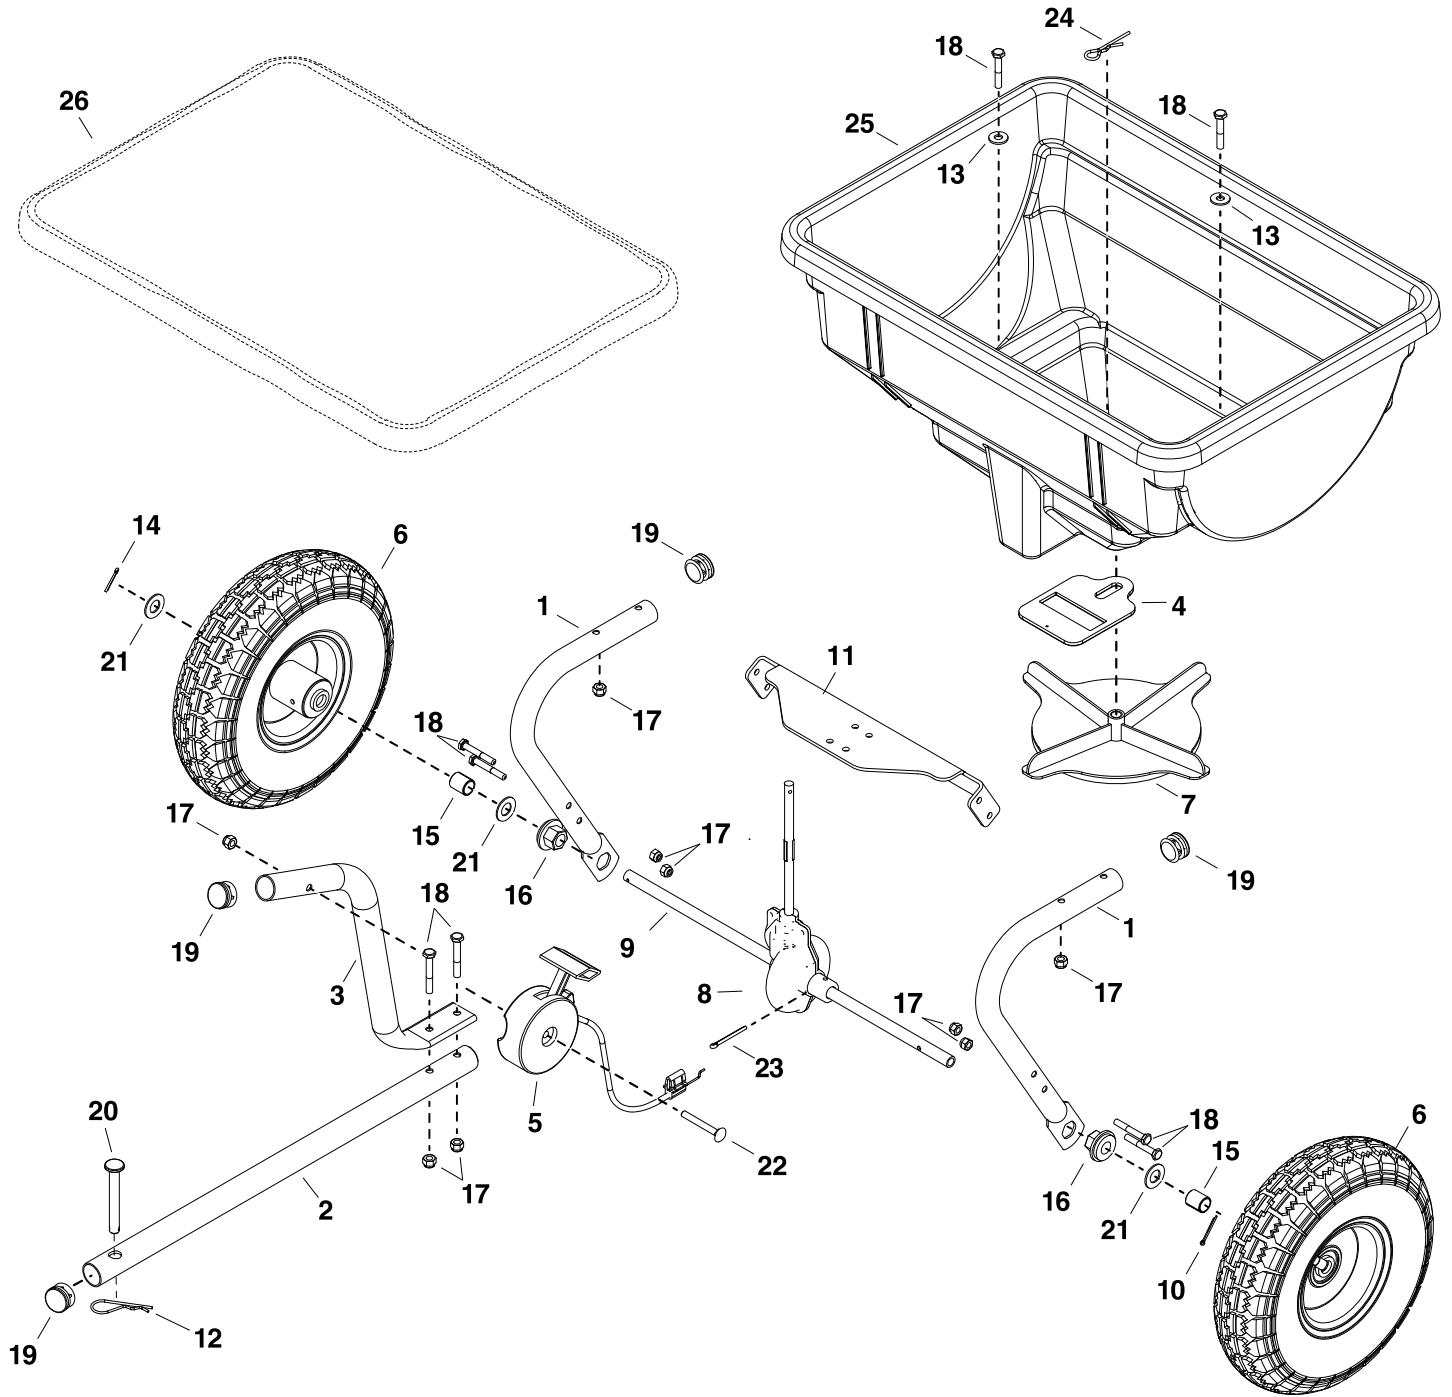

REPAIR PARTS FOR 45-05304 85 LB. TOW SPREADER

REF.	PART NO.	QTY.	DESCRIPTION	REF.	PART NO.	QTY.	DESCRIPTION
1	28299BL3	2	Tube, Frame 1"	15	45705	2	Spacer
2	2-863BL3	1	Hitch Tube	16	47963	2	Flange Bearing
3	27990BL3	1	Control Tube	17	47189	9	Nylock Nut, 1/4"
4	45505	1	Flow Plate	18	1509-69	8	Hex Bolt, 1/4" x 1-3/4"
5	45275	1	Control Cable	19	49449	4	Tube Plug
6	45702G	2	Wheel & Tire Assembly	20	47623	1	Hitch Pin
7	45504	1	Impeller	21	R19171616	3	Washer, .531" x 1" x .059"
8	69209	1	Gearbox Assembly	22	45165	1	Carriage Bolt, 1/4" x 2"
9	28611	1	Axle, 1/2" OD Hollow	23	43093	1	Cotter Pin, 1/8" x 1-1/2"
10	47063	1	Pin, Cotter 5/32" X 2"	24	48934	1	Hairpin, Agitator
11	2-820BL3	1	Brace, Crossover	25	47994BLK	1	Hopper
12	43343	1	Hair Cotter Pin, 3/32"	26	40883	1	Hopper Cover (Optional)
13	43088	2	Washer, 1/4"		3-324	1	Owner's Manual
14	44101	1	Cotter Pin, 3/32"				