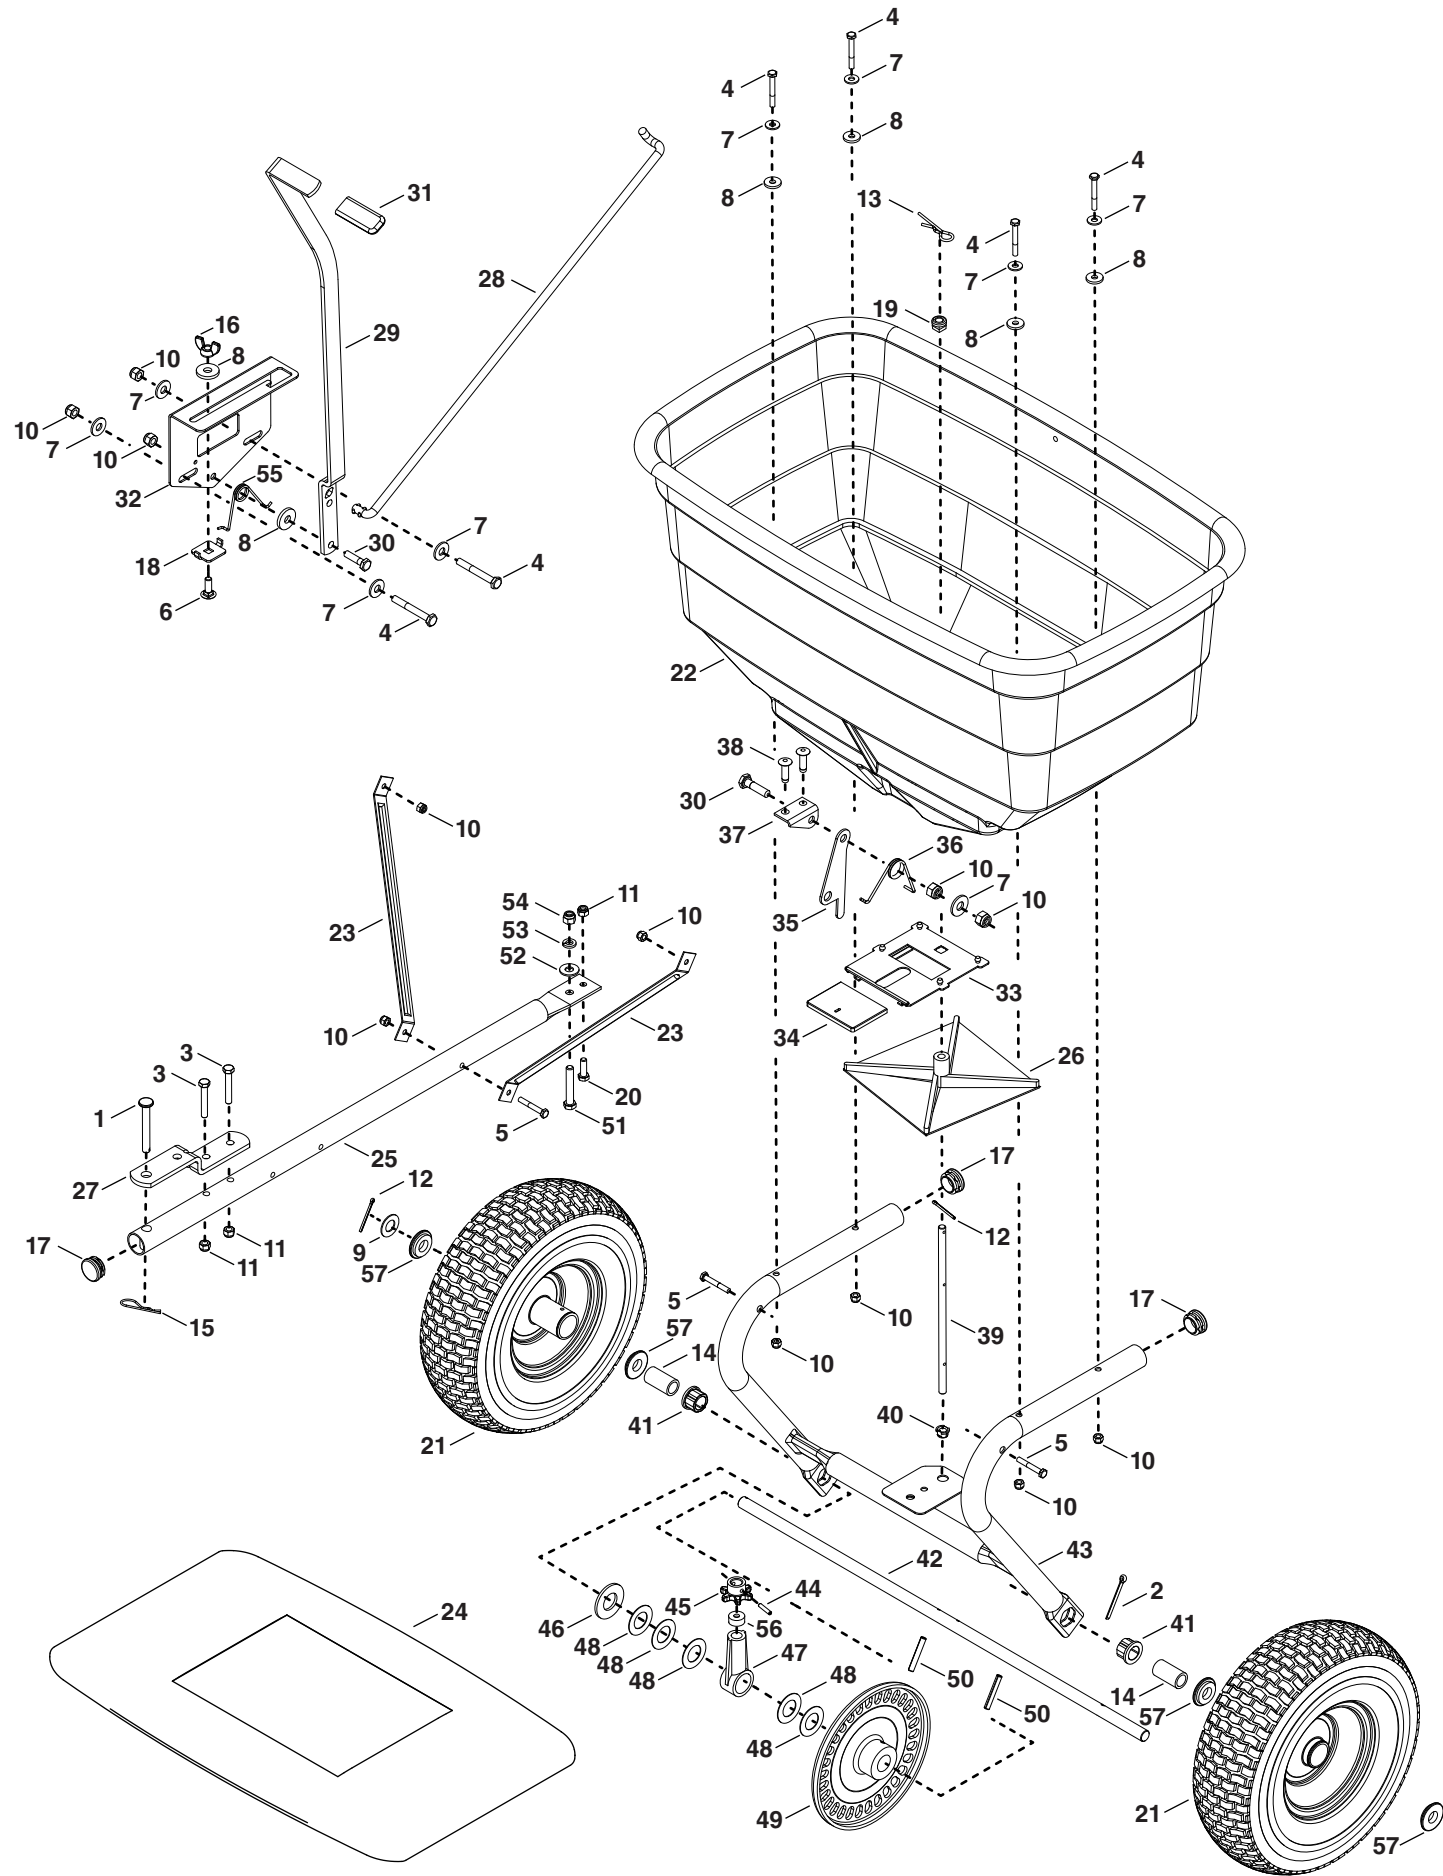

45-0547

REF	QTY	PART NO	DESCRIPTION	REF	QTY	PART NO	DESCRIPTION
1	1	47623	PIN, HITCH 3/8 X 3	30	2	43661	BOLT, HEX .25-20 X 1
2	1	46855	PIN, COTTER 3/16 X 2	31	1	43848	GRIP
3	2	44180	BOLT, HEX 5/16-18 X 2	32	1	27322BL1	FLOW CONTROL MOUNT
4	6	46699	BOLT, HEX 1/4-20 X 2	33	1	62482	GUIDE CLOSURE
5	3	1509-69	BOLT, HEX 1/4-20 X 1-3/4	34	1	23533	PLATE, CLOSURE
6	1	44950	BOLT, CARR .25-20 X .75	35	1	23758	BRACKET, SLIDE GATE
7	8	43088	WASHER, .312 X .734 X .065	36	1	44566	SPRING, TORSION
8	6	1543-69	WASHER, NYLON .328 X .75 X .9	37	1	23753	ANGLE BRACKET
9	1	R19212016	WASHER, .656 X 1.25 X .059	38	2	C-9M5732	RIVET
10	12	47189	NUT, HEX 1/4-20 NYLOC	39	1	25305	SPREADER SHAFT
11	4	47810	NUT, HEX .312-18 NYLOC	40	1	42839	BUSHING, 3/8" PLASTIC
12	2	43093	PIN, COTTER 1/8 X 1-1/2	41	2	45751	BEARING, FLANGE
13	1	48934	HAIRPIN, AGITATOR	42	1	28640	AXLE SHAFT
14	2	45750	SPACER, PLASTIC EXTRUSION	43	1	68880OR1	TUBE FRAME
15	1	43343	PIN, HAIR COTTER 3/32	44	1	43850	PIN, ROLL 1/8 X 5/8
16	1	47141	NUT, WING 1/4-20 NYLON	45	1	44468	SPROCKET
17	3	47674	PLUG, 1-1/4" OD TUBE	46	1	R19212113	WASHER, .656 X 1.312 X .095
18	1	27177	STOP, FLOW CONTROL	47	1	45753	BUSHING, AXLE/SHAFT
19	1	44285	BUSHING, DELRIN 3/8	48	5	44125	WASHER, .625 X 1 X .03
20	1	43063	BOLT, HEX .312 X 1	49	1	64735	GEAR 5/8" ID
21	2	45825	WHEEL, 13 X 5.00-6	50	2	4-67	PIN, ROLL 3/16 X 1-1/4
22	1	44480	HOPPER	51	1	HA180132	BOLT, HEX 3/8-16 X 2-1/4
23	2	23525OR1	BRACE, HITCH	52	1	43070	WASHER, .438 X 1 X .083
24	1	40825	HOPPER COVER	53	1	43003	WASHER, LOC 3/8
25	1	45797OR1	HITCH TUBE	54	1	HA21362	NUT, HEX 3/8-16 NYLOC
26	1	04367	SPREADER PLATE	55	1	42347	SPRING, TORSION
27	1	23687BL1	HITCH BRACKET	56	1	23625	SPACER
28	1	41549	FLOW CONTROL ROD	57	4	45825-BRG	WHEEL BEARING
29	1	27314BL3	ARM, FLOW CONTROL		1	45859	OWNERS MANUAL