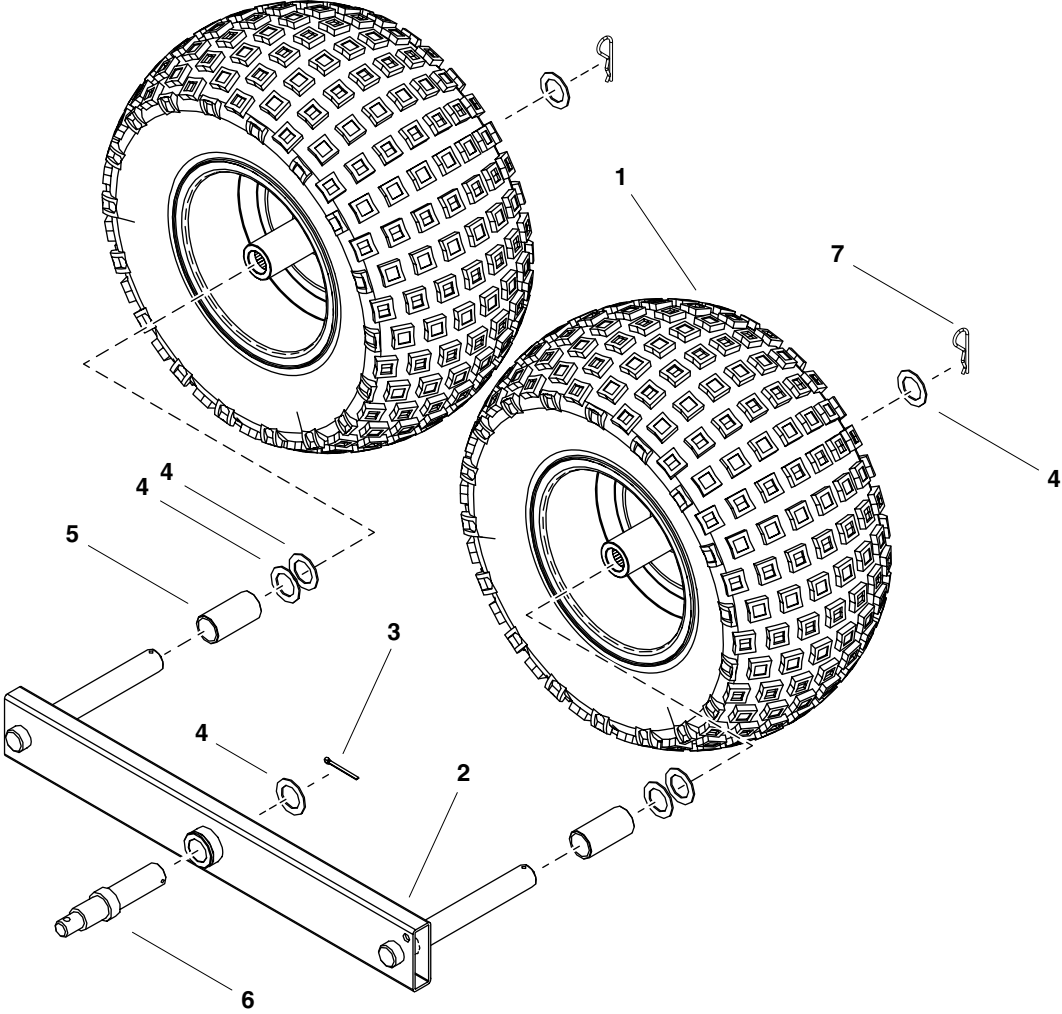

45-0557

REF	QTY	PART NO	DESCRIPTION
1	2	2-144	WHEEL, 18'
2	2	69865	ASS'Y, WALKING BEAM W/BEARING
3	2	43501	PIN, COTTER 9/64 X 1-1/2
4	14	43601	WASHER, 1.59 X 1.03 X .06
5	4	2-189	SPACER, 1.03ID X 1.25OD X 2.1
6	2	2-268	AXLE SPINDLE
7	4	714-0017	PIN, HAIR COTTER
	1	3-139	INSTRUCTION SHEET