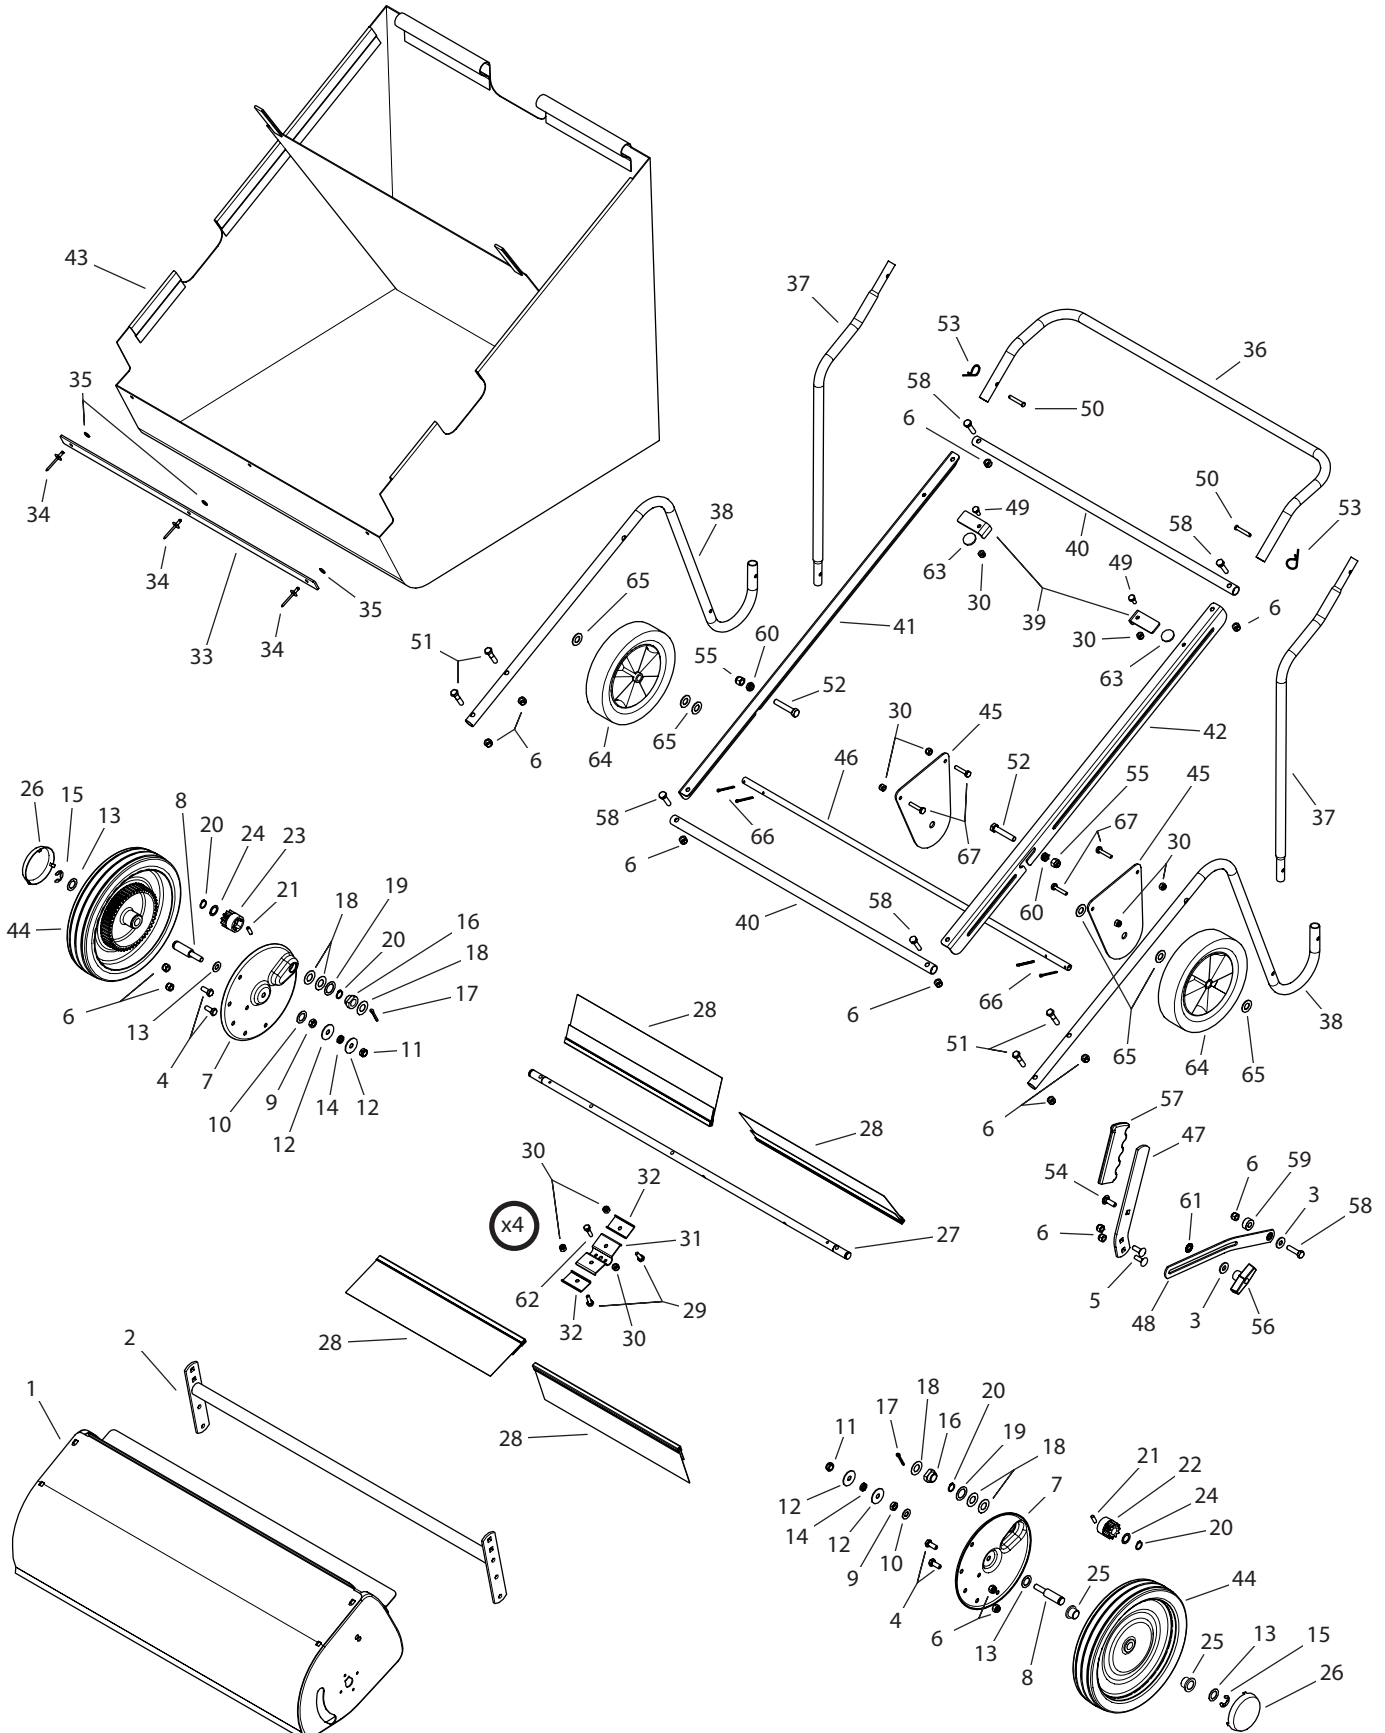

REPAIR PARTS FOR 45-0570 30 INCH PUSH LAWN SWEEPER

REPAIR PARTS FOR 45-0570 30 INCH PUSH LAWN SWEEPER

REF	QTY	PART NO	DESCRIPTION	REF	QTY	PART NO	DESCRIPTION
1	1	6-45BL3	ASS'Y, 30" SWEEPER HOUSING (W	35	3	43910	WASHER, .219 X .5 X .049
2	1	68206BL3	ASS'Y, TUBE HEIGHT ADJ	36	1	45976	TUBE, HANDLE
3	6	43081	WASHER, .375 X .875 X .083	37	2	45977	TUBE, KICKSTAND - UPPER
4	4	43182	BOLT, HEX 5/16-18 X 3/4 GR5	38	2	2-79	TUBE, KICKSTAND - LOWER
5	3	43080	BOLT, CARRIAGE 5/16-18 X 3/4 GR5	39	1	28675BL3	PIVOT CATCH
6	15	47810	NUT, HEX .312-18 NYLOC	40	2	2-12BL3	TUBE, CROSS BRACE
7	2	25102BL1	DUST COVER	41	1	28678BL3	SIDE BRACE, (L)
8	2	2-131-C	AXLE	42	1	28679BL3	SIDE BRACE, (R)
9	2	4-8	NUT, HEX M10 X 1.5 JAM	43	1	45981	BAG, HOPPER
10	2	R19131316	WASHER, .406 X .812 X .062	44	2	44930	ASS'Y, WHEEL & TIRE (A-F)
11	2	4-9	NUT, HEX M10 X 1.5 JAM NYLOC	45	2	2-25BL3	WHEEL BRACE
12	4	141	WASHER, .378 X 1.25 X .061	46	1	2-26	AXLE
13	4	44125	WASHER, .625 X 1 X .03	47	1	26243BL1	HANDLE, HEIGHT ADJ
14	3	23400	SPACER, .410ID X .620OD X .15	48	1	24979	STRAP, HT ADJUST
15	2	716-0106	RING, RETAINING 5/8" E	49	2	43866	BOLT, HEX 1/4-20 X 5/8 GR5
16	2	44909	BUSHING, BRUSH SHAFT (PM)	50	2	41-42	PIN, CLEVIS 1/4 X 1-1/2
17	2	714-0121	PIN, COTTER 5/32 X 1	51	4	43085	BOLT, HEX 5/16-18 X 1-1/2 G5
18	2	40001	WASHER, SHIM .595 X 1.125 X .	52	2	28243	BOLT, HEX 3/8-16 X 2 GR2
19	2	44008	WASHER, .756 X 1.125 X .025	53	2	43055	PIN, HAIR 3/32 X 1.8
20	4	1650-21	RING, RETAINING .594 ID	54	1	44326	BOLT, CARRIAGE 5/16-18 X 1 GR5
21	2	47046	PIN, DOWEL 1/4 X 3/4	55	2	HA21362	NUT, HEX 3/8-16 NYLOC
22	1	43885	PINION, L.H. 11 T.	56	1	43720	KNOB, WING 5/16 -18 (X-9966)
23	1	43886	PINION, R.H. 11 T.	57	1	43943	GRIP HT. ADJ 32"/38"
24	2	44006	WASHER, .849 X .598 X .025	58	5	43840	BOLT, HEX 5/16-18 X 1-1/4 G5
25	4	741-0249	BEARING, FLANGED PV80 .63 ID	59	1	25408	SPACER, .380ID X .875OD X .38
26	2	2674-32	CAP, HUB BLACK	60	2	42210	NUT, HEX 3/8-16 JAM NYLOC
27	1	23567	SHAFT, BRUSH (30 IN)	61	1	44732	WASHER, 3/8 EXTERNAL TOOTH
28	4	43902	BRUSH, 30" SWEEPER 15-3/8"	62	4	43661	BOLT, HEX .25-20 X 1 GR5
29	8	43012	BOLT, HEX 1/4-20 X 3/4 GR5	63	2	48661	BUMPER, RUBBER (ADHESIVE BACK)
30	18	47189	NUT, HEX 1/4-20 NYLOC	64	2	2-204	WHEEL, 8" x 1-5/8 x 1/2" I.D.
31	4	23580	RETAINER, BRUSH (DOUBLE) BRACKET	65	6	R19171616	WASHER, .531 X 1 X .059
32	8	23581	RETAINER, BRUSH (SINGLE) CLIP	66	4	43093	PIN, COTTER 1/8 X 1-1/2
33	1	28680BL1	BAR, CROSS	67	4	1509-90	BOLT, HEX 1/4-20 X 1-1/4 GR5
34	3	41157	RIVET, POP 3/16 SSD 64 BS LF				