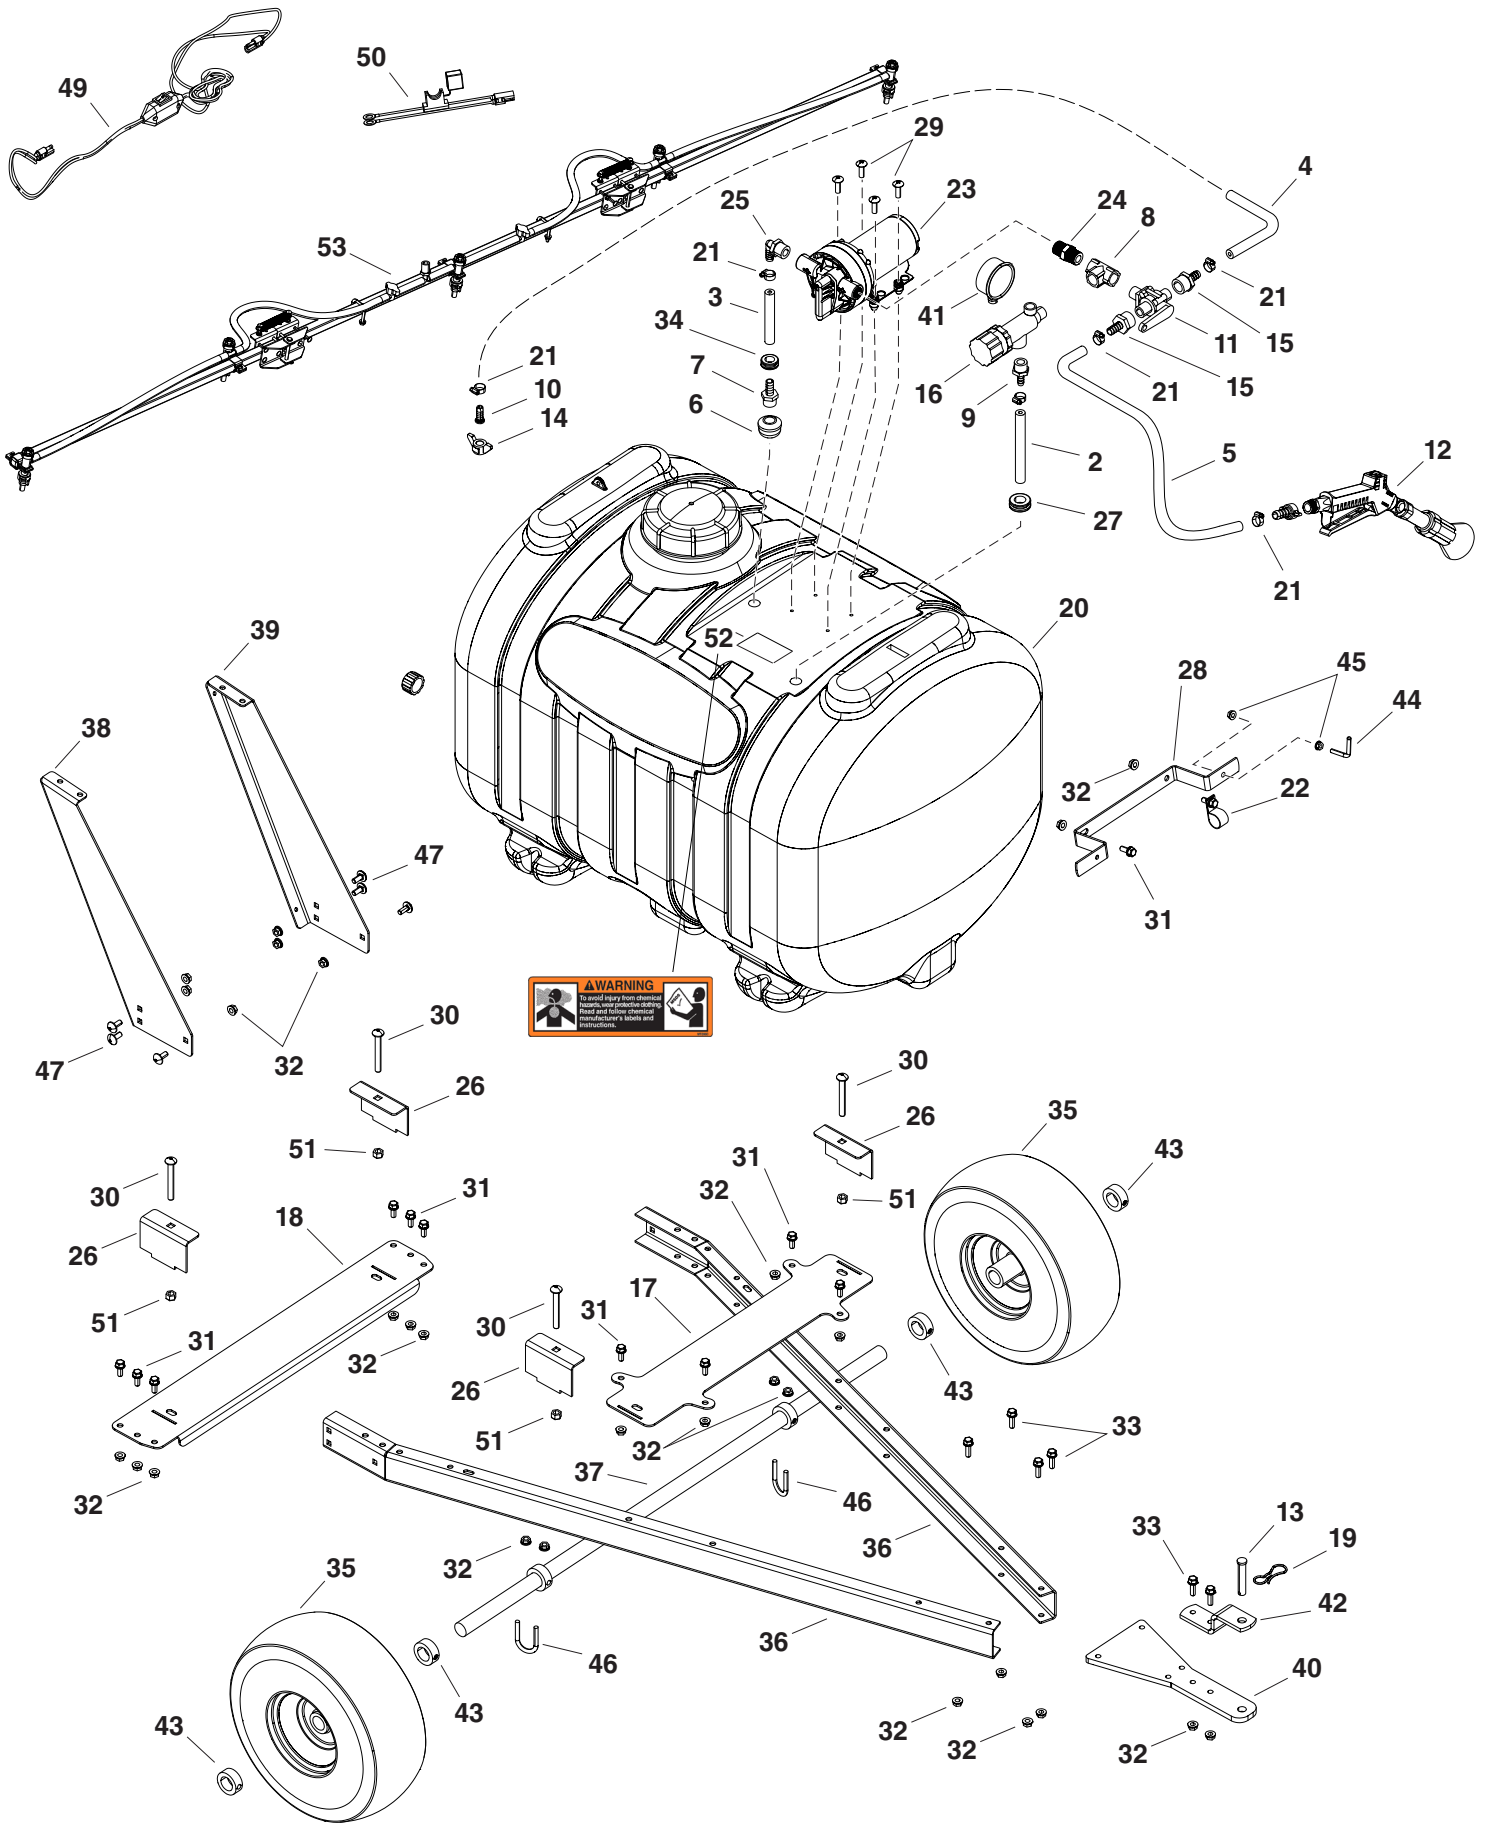

45-0590

45-0590

REF. NO.	PART NO.	QTY.	DESCRIPTION	REF. NO.	PART NO.	QTY.	DESCRIPTION
1	ST43283	2	Rubber cap .125 x 1 x 2*	30	ST65002	4	3/8" x 3-1/2" carriage bolt
2	2-318	1	Hose, 3/8" x 12"	31	ST65007	12	5/16" x 3/4" flange bolt
3	2-370	1	Hose, 1/2" x 36"	32	ST65008	28	5/16" flange nut
4	2-349	1	Hose, 1/2" x 48"	33	ST65014	6	5/16" x 1" flange bolt
5	2-362	1	Hose, 1/2" x 240"	34	ST43844	1	Grommet 3/8" Hose
6	ST43422	1	Sump strainer 1/2"	35	ST44022	2	Wheel-tire assembly 15x6.00-6"
7	ST43423	1	Fitting 1/2" MP - 1/2" barb	36	ST43608BL3	2	Channel 60 Tow
8	ST43424	1	Tee 1/2" FP x3	37	ST43613	1	Axle Shaft 1" x 40"
9	ST43425	1	Fitting 1/2" MP - 3/8" barb	38	ST43850BL3	1	Boom Support 60T RH
10	ST43426	1	1/2" barb fitting for wing nut	39	ST43851BL3	1	Boom Support 60T LH
11	ST43430	1	Directional valve 1/2"	40	ST43826BL3	1	Hitch clevis
12	ST43435	1	Long range misting spray gun	41	ST43987	1	Gauge 160 PSI
13	ST43468	1	1/2" x 2-1/2" clevis pin	42	ST43233BL3	1	Hitch clevis
14	ST43498	1	Plastic wing nut	43	ST43473	6	1" locking collar
15	ST43587	2	Fitting 1/2" FP - 1/2" barb	44	ST62008	1	Handgun holder
16	ST43591	1	Relief valve 1/2"	45	ST65073	2	1/4" flange nut
17	ST43825BL3	1	Crossmember 60 tow front	46	ST43330	2	Axle u-bolt
18	ST43609BL3	1	Crossmember 60 tow rear	47	ST65006	6	5/16" x 3/4" low shoulder carriage bolt
19	ST43623	1	Bowtie clip, large	48	ST43314	2	Plastic wire harness clip*
20	ST44024	1	60 gal Tank White	49	ST43483	1	Wire harness, battery
21	ST43652	5	Hose clamp screw type 3/8" - 1/2"	50	ST43472	1	Wire harness, switch
22	ST43663	1	Hose holder 1/2"	51	ST65012	4	3/8" flange nut
23	ST43791	1	4.0 gpm 100 psi pump	52	ST43488	1	Warning label -chemical hazards*
24	ST43802	1	Pipe nipple 1/2" NPT	53	45-0583	1	12.5 ft. 5 Tip Boom
25	ST43803	1	Elbow 1/2" MP - 1/2" barb	54	ST43485	1	Wire Harness, Extension 30"*
26	ST43827	4	Tank clamp	55	ST43509	1	Wire Harness, Extension 8"*
27	ST43854	1	Grommet 1/2" hose		3-203	1	Owners Manual*
28	ST62006BL3	1	Hose wrap bracket	* Not Shown			
29	ST65001	4	10-24 x 1" truss head screw				