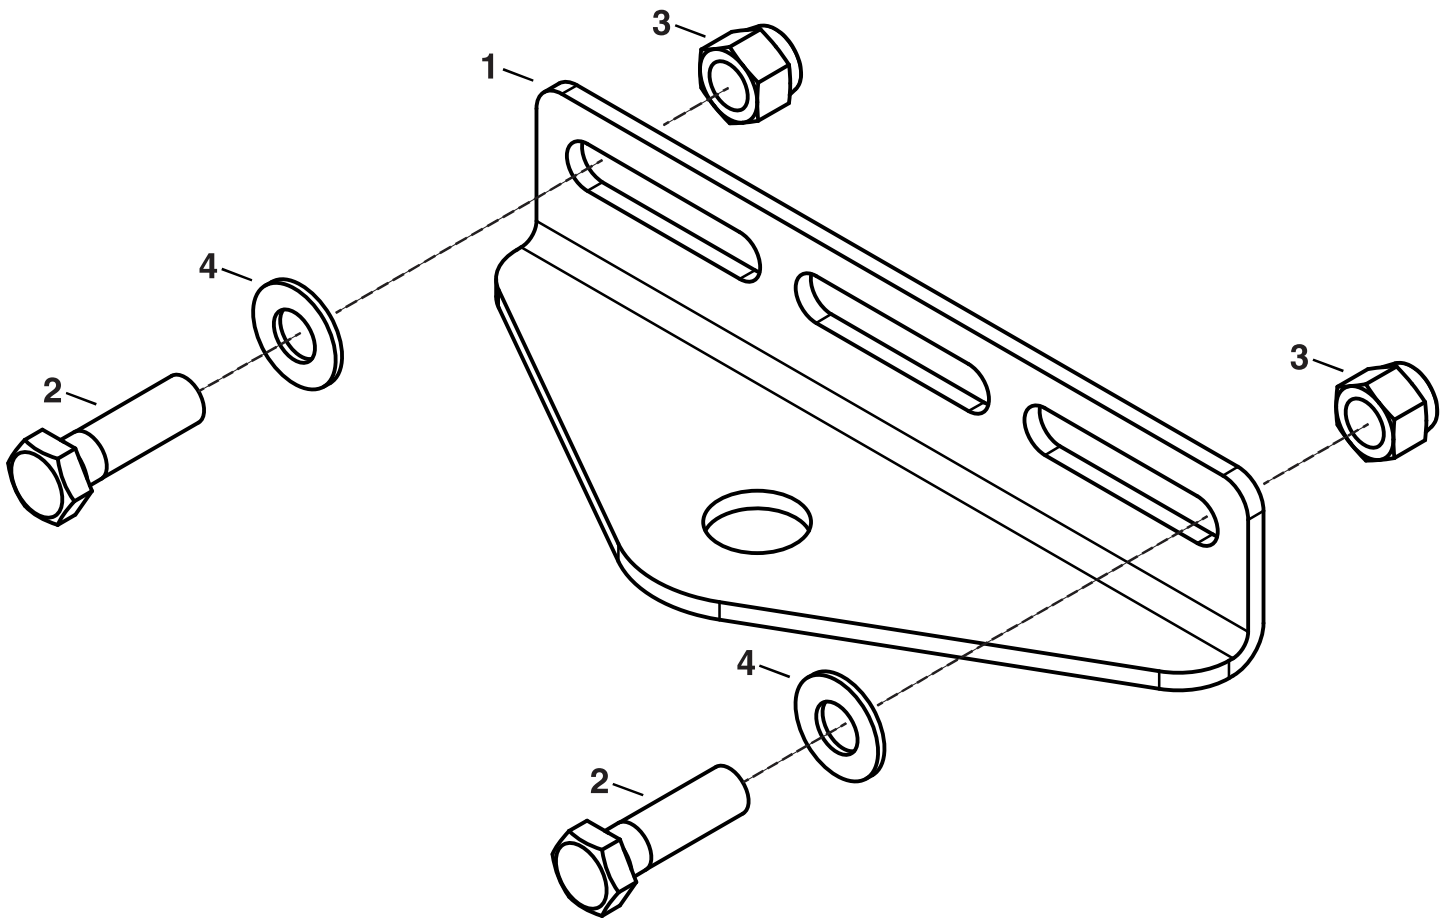

45-0596

Zero-Turn Hitch Kit

REF. NO.	PART NO.	QTY.	DESCRIPTION
1	2-425BL1	1	HITCH BRACKET
2	43087	2	BOLT, HEX 3/8-16 X 1-1/4
3	HA21362	2	NUT, HEX 3/8-16 NYLOC
4	R19131316	2	WASHER, .406 X .812 X .062
	3-208	1	OWNERS MANUAL