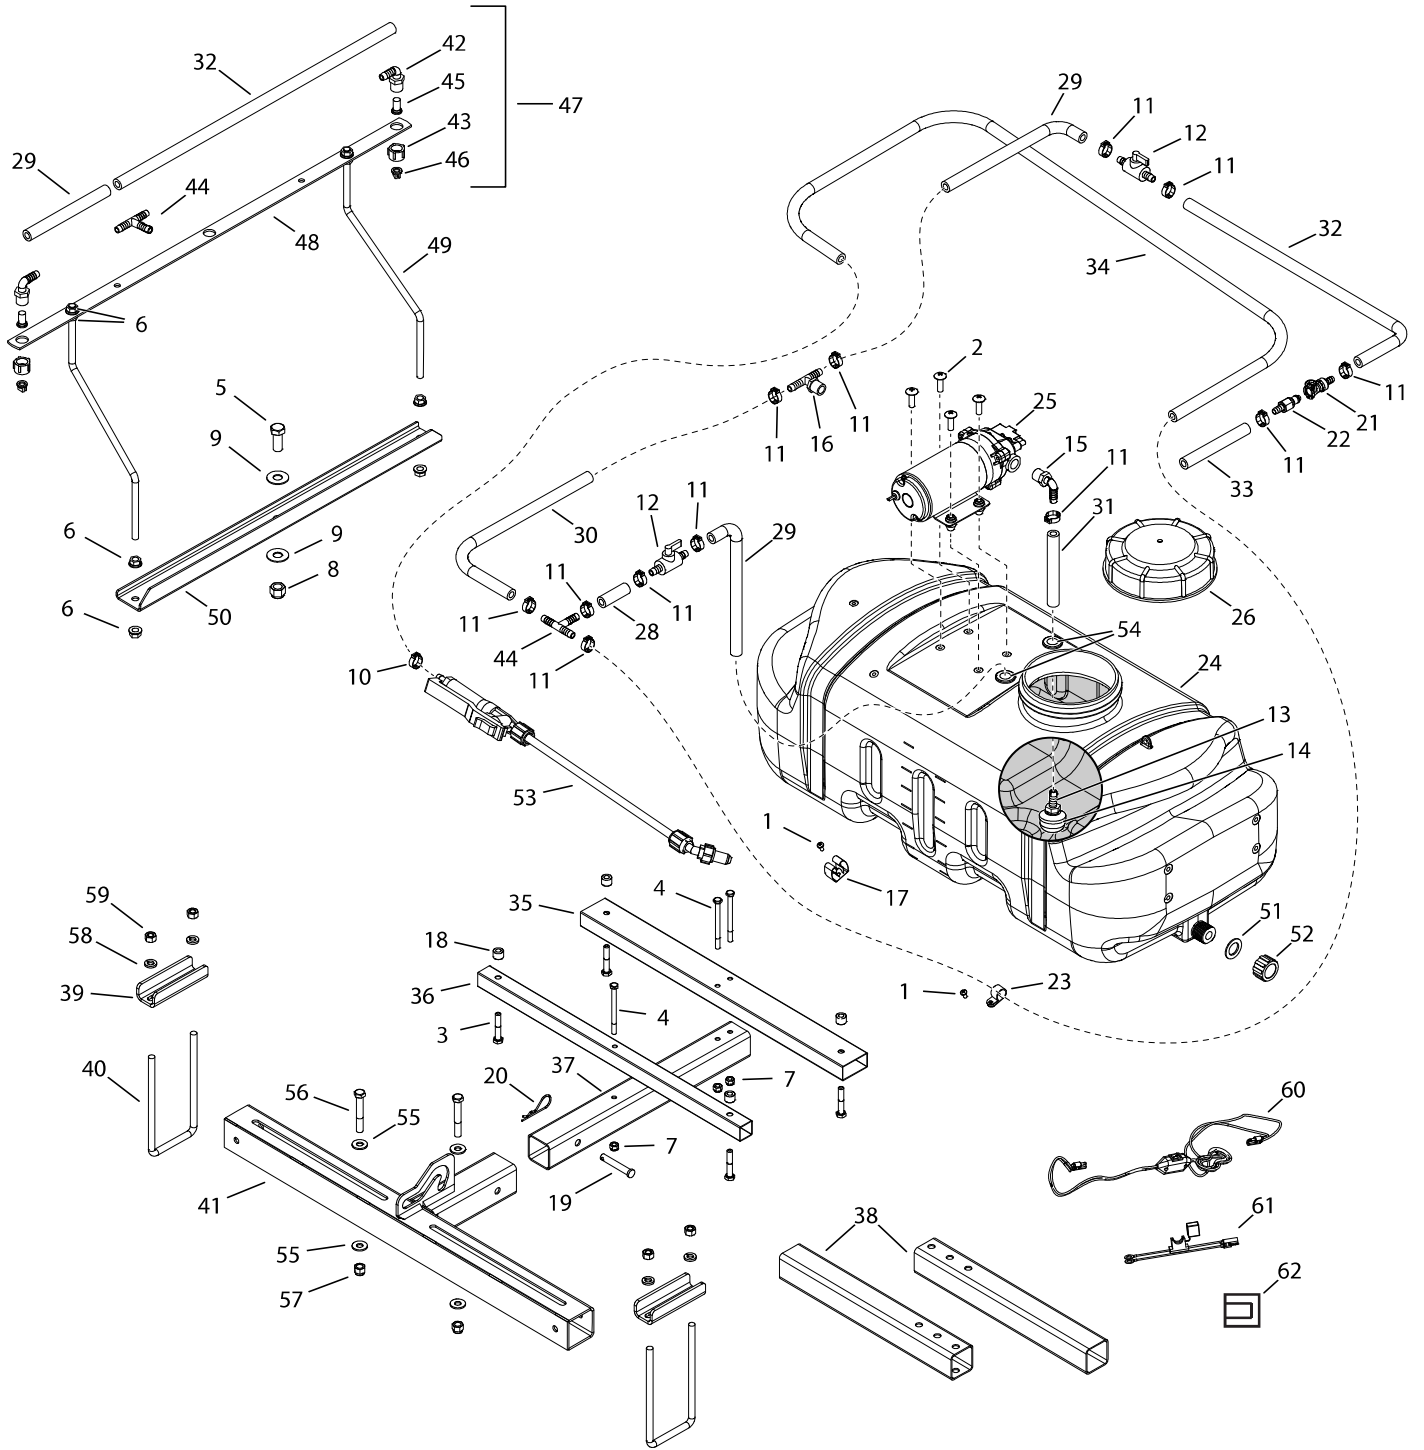

REPAIR PARTS FOR 45-0603 ZERO TURN SPRAYER

REPAIR PARTS FOR 45-0603 ZERO TURN SPRAYER

REF	QTY	PART NO	DESCRIPTION	REF	QTY	PART NO	DESCRIPTION
1	2	46677	Screw, 10-24 X 3/8 PL	34	1	2-345	Hose, 3/8" X 228"
2	4	ST65001	Screw, 10-24 X 1" Truss Head	35	1	2-539BL3	Tube, Frame Rear 1 X 2
3	4	43084	Bolt, Hex 5/16-18 X 1-3/4 GR5	36	1	2-540BL3	Tube, Frame
4	3	46071	Bolt, Hex 1/4-20 X 3-1/4	37	1	2-542BL3	Tube, Receiver Hitch
5	1	43351	Bolt, Hex 1/2-13 X 1-1/4 GR5	38	2	45814BL3	Slider Tube
6	8	44072	Nut, Hex 3/8-16 Whizlock	39	2	45908BL3	Mounting Bracket
7	3	47189	Nut, Hex 1/4-20 Nylock	40	2	45909	U-Bolt, 7.0 X 3.5 X 3/8"
8	1	41657	Nut, Hex 1/2-13 Nylock	41	1	69643BL3	Hitch Mount Ass'y
9	2	1540-118	Washer, .531 X 1.25 X .062	42	2	ST43011	Elbow 3/8" Barb Tip Fitting
10	1	ST43655	Oetiker Clamp 3/8" 0165	43	2	ST43012	Tip Fitting Cap Nut
11	12	ST43010	Oetiker Clamp 3/8" 0185	44	2	ST43013	Tee 3/8" Barbs
12	2	ST43014	In Line Valve 3/8" Barb	45	2	ST43016	Spray Tip Screen W/Check
13	1	ST43182	Sump Fitting 3/8" Barb	46	2	ST43466	Spray Tip TP11008VP
14	1	ST43258	Sump Strainer 3/8"	47	1	6-926	Boom Assembly ZT (Includes one 29, 32, 44) (Includes two 42, 43, 45, 46)
15	1	ST43183	Elbow 3/8" Mp - 3/8" Barb	48	1	ST43169BL3	Center Boom
16	1	ST43235	Tee 3/8" Barb - 3/8" Barb - 3	49	2	2-741	Boom Support Rod
17	1	ST43287	Spray Wand Holder, Large	50	1	2-541BL3	Bracket, Boom Support
18	4	28325	Spacer, .31 ID X .585 OD X 41	51	1	ST43684	Washer For Drain Cap
19	1	HA23636	Pin, Clevis 3/8 X 2-1/4	52	1	ST43516	Drain Cap
20	1	43343	Pin, Hair Cotter 3/32 X 2-5/1	53	1	ST43673	Spray Wand With Brass Tip
21	1	2-684	Hose Disconnect Coupling Body	54	2	ST43844	Grommet 5/8 ID, 1-1/8 OD, 7/8
22	1	2-685	Hose Disconnect Coupling Insert	55	4	43081	Washer, .735 X .875 X .083
23	1	ST43191	Hose Holder 3/8"	56	2	43432	Bolt, Hex 3/8-16 X 2-1/2 GR5
24	1	2-465	15 Gallon Tank, Drilled	57	2	HA21362	Nut, Hex 3/8-16 Nylock
25	1	ST43918	Pump 12V, 100 PSI, 2.2 GPM	58	4	43003	Washer, Loc 3/8"
26	1	ST43175	Tank Fill Cap	59	4	43015	Nut, Hex 3/8-16
27	1	ST44017	Tank Fill Cap Lanyard (Not Shown)	60	1	ST43472	Wire Harness, Switch
28	1	2-342	Hose, 3/8" X 3.25"	61	1	ST43483	Wire Harness, Battery
29	2	2-319	Hose, 3/8" X 8.5"	62	2	ST43314	Plastic Wire Harness Clip
30	1	2-318	Hose, 3/8" X 12"	63	1	3-217	Owners Manual
31	1	2-337	Hose, 3/8" X 14.75"	64	1	3-288	Quick Start Guide
32	2	2-314	Hose, 3/8" X 22"				
33	1	2-807	Hose, 3/8" X 132"				