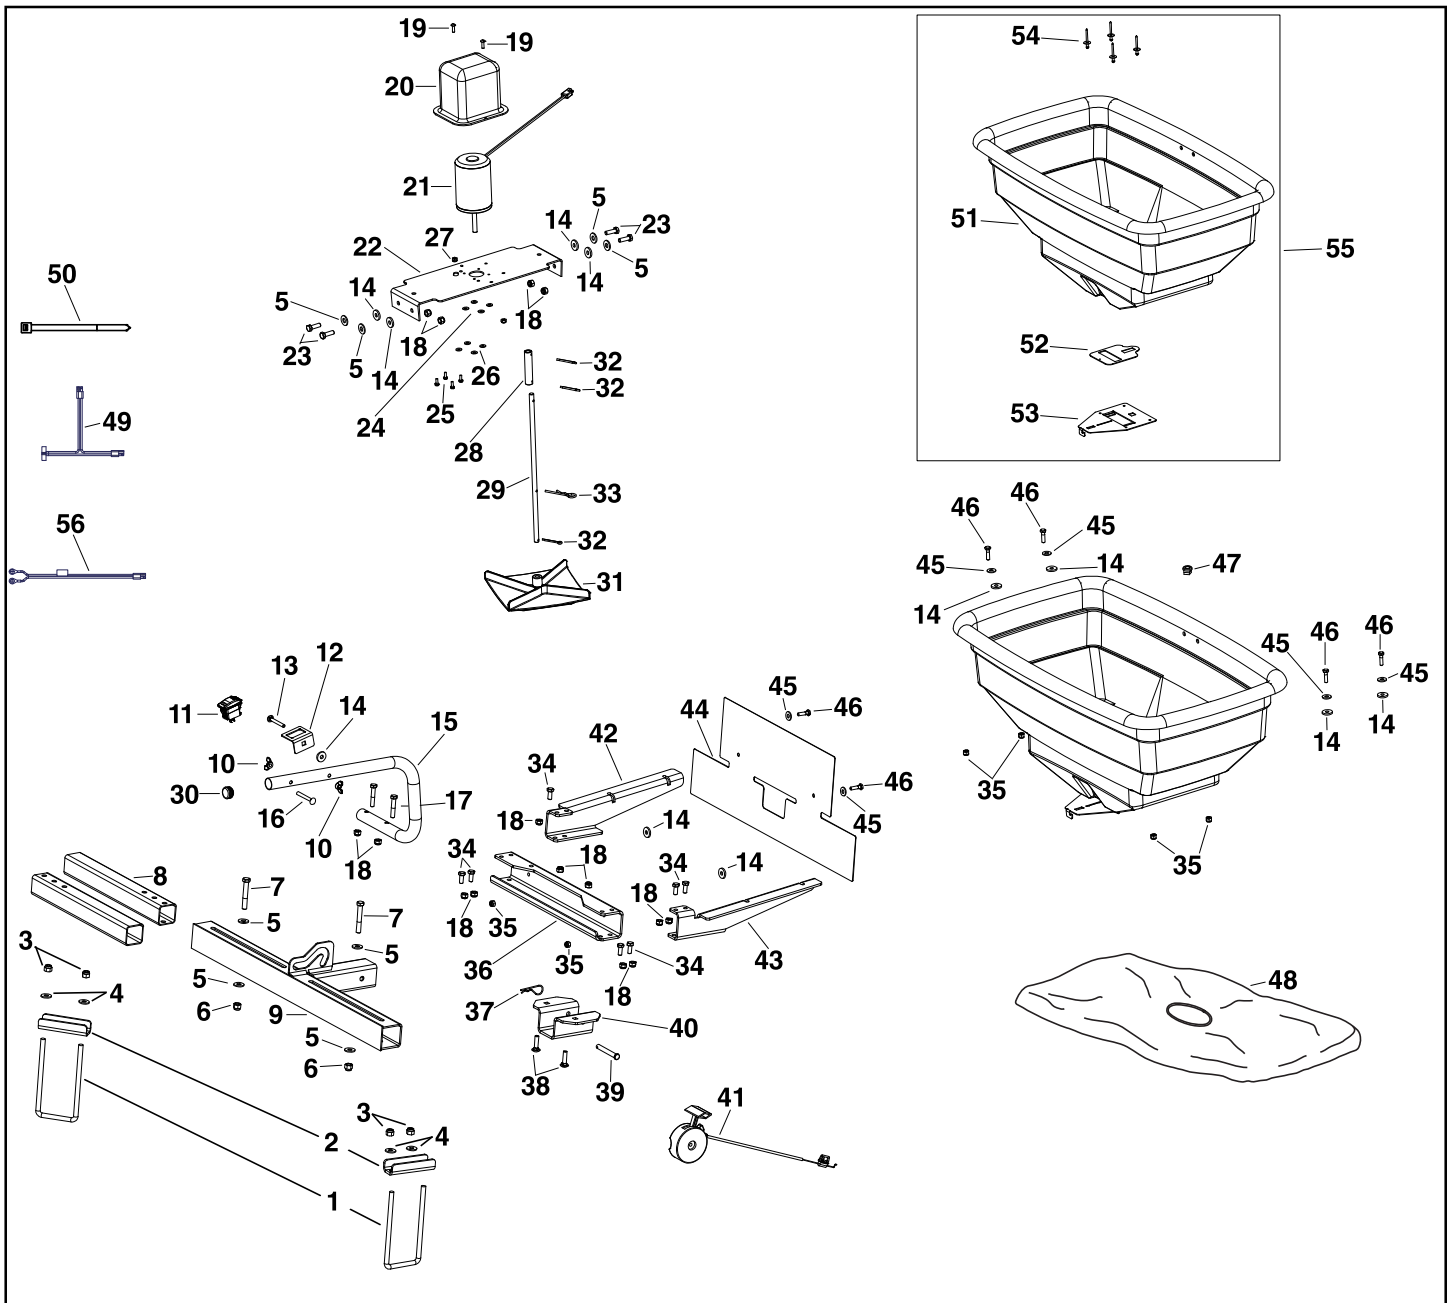

# REPAIR PARTS FOR 45-0627 ZT ELECTRIC SPREADER

REF	QTY	PART NO	DESCRIPTION	REF	QTY	PART NO	DESCRIPTION
1	2	4-62	U-Bolt, 8 x 3.5 x 3/8	30	1	49449	Plug, 1" OD Tube
2	6	45908BL3	Bracket, Mounting	31	1	04367	Impeller, Spreader
3	8	43015	Nut, Hex 3/8-16	32	3	43010	Pin, Cotter 1/8 x 1-1/4
4	8	43003	Washer, 3/8 Lock	33	1	48934	Hairpin, Agitator
5	8	43081	Washer, 3/8 x 7/8 x .083	34	7	43182	Bolt, Hex 5/16-18 x 3/4 Gr 5
6	2	HA21362	Nut, Hex 3/8-16 Nylock	35	6	47189	Nut, Hex 1/4-20 Nylock
7	2	43432	Bolt, Hex 3/8-16 x 2-1/2 Gr 5	36	1	2-929BL3	Bracket, Hopper Mount
8	2	45814BL3	Tube, Slider	37	1	43343	Pin, Hair Cotter 3/32 x 2-5/16
9	1	6-1452BL3	Assembly, Hitch Mount	38	2	43682	Bolt, Carr 5/16-18 x 1-1/4 Gr 5
10	2	47141	Nut, 1/4-20 Nylon Wing	39	1	43037	Pin, Clevis 3/8 x 2-3/4
11	1	2-1138	Switch, On/Off	40	1	2-925BL3	Bracket, Hitch Mount
12	1	2-947BL3	Bracket, Switch	41	1	45360	Cable, Control (Push)
13	1	45165	Bolt, Carr .25-20 x 2 Gr 5	42	1	2-1055BL3	Bracket, Left Hopper Mount
14	11	1543-69	Washer, Nylon .328 x .75 x .9	43	1	2-1056BL3	Bracket, Right Hopper Mount
15	1	2-943BL3	Tube, Control Mount	44	1	2-932	Deflector, Rear
16	1	47316	Bolt, Carr .25-20 x 2-25 Gr 5	45	6	43088	Washer, .312 x .734 x .065
17	2	43084	Bolt, Hex 5/16-18 x 1-3/4 Gr 5	46	6	43661	Bolt, Hex 1/4-20 x 1 Gr5
18	15	47810	Nut, Hex 5/16-18 Nylock	47	1	44285	Bushing, Delrin 3/8
19	2	43346	Bolt, 10-32 x 5/8 Slot	48	1	2-1092	Cover, Vinyl
20	1	48432	Cover, Motor	49	1	2-1011	Harness, Wire
21	1	46562	Motor, 12 Volt w/ Plug	50	3	726-0178	Tie, Nylon Cable
22	1	24936BL1	Bracket, Motor Mount	51	1	2-1209	Hopper, 125lb Spreader
23	4	43063	Bolt, Hex 5/16-18 x 1 Gr 5	52	1	25118	Plate, Flow
24	4	43910	Washer, .219 x .5 x .049	53	1	24853	Plate, Guide
25	4	46334	Bolt, 8-32 x 1/2 Phillips	54	4	41157	Rivet, Pop 3/16
26	4	736-0722	Washer, 3/16 #10 Lock	55	1	6-1327	Assembly, Hopper Spreader 125lb (includes parts 51-54)
27	2	47171	Nut, Hex 10-32 Nylock				
28	1	24884	Coupler, Impeller	56	1	ST43483	Harness, Battery Wire
29	1	24946	Shaft, Impeller	-	1	3-377	Manual, Owners