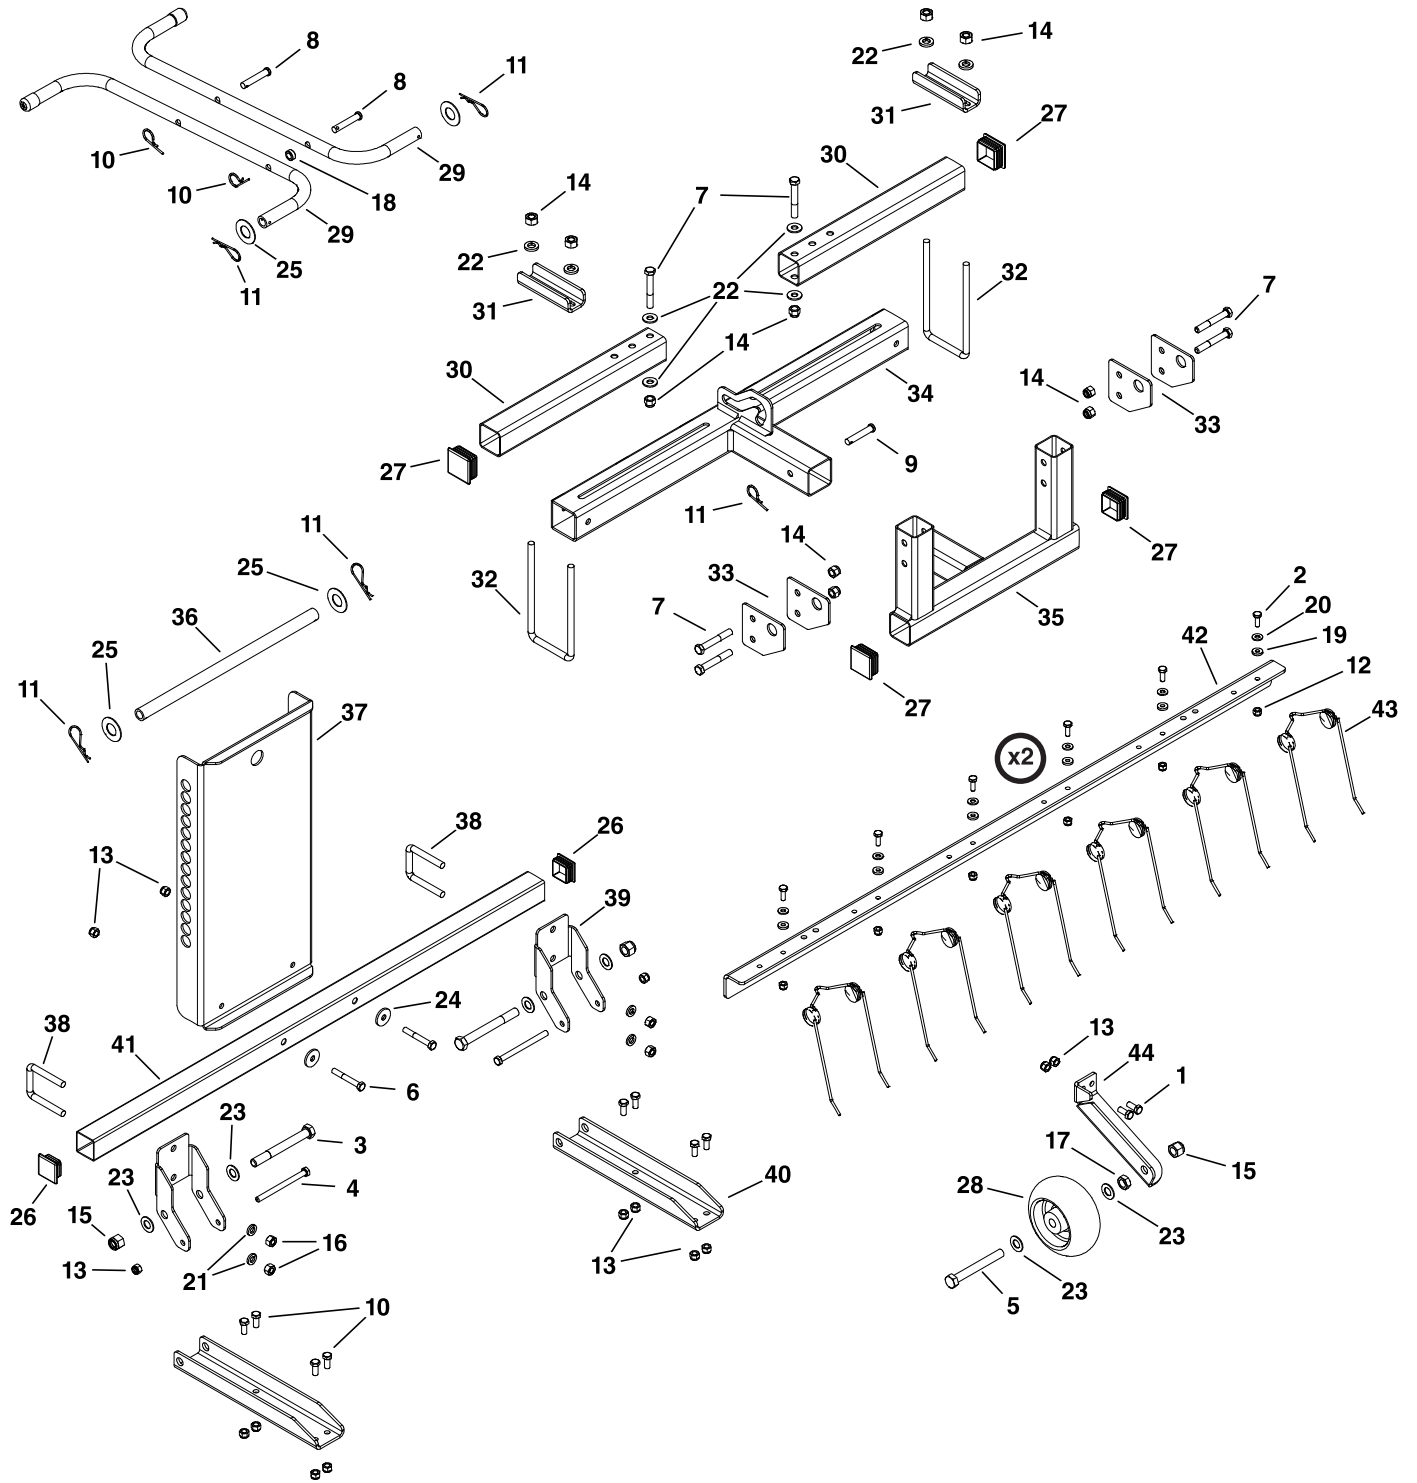

REPAIR PARTS FOR 45-0629 ZERO TURN DETHATCHER

REPAIR PARTS FOR 45-0629 ZERO TURN DETHATCHER

REF	QTY	PART NO	DESCRIPTION	REF	QTY	PART NO	DESCRIPTION
1	10	43182	Bolt, Hex 5/16-18 X 3/4 GR5	25	4	43009	Washer, .785 X 1.57 X .057
2	12	43012	Bolt, Hex 1/4-20 X 3/4 GR5	26	2	2-698	Plug, Square 1.50"
3	2	47024	Bolt, Hex 1/2-13 X 4-1/2 GR5	27	4	2-699	Plug, Square 1.75"
4	2	47407	Bolt, Hex 5/16-18 X 4 GR5	28	1	48098	Anti-scalp Wheel
5	1	45100	Bolt, Hex 1/2-13 X 4 GR5 FT	29	2	45823BL3	Push Tube
6	2	43224	Bolt, Hex 5/16-18 X 2-1/4 GR5	30	2	45814BL3	Slider Tube
7	6	43432	Bolt, Hex 3/8-16 X 2-1/2 GR5	31	6	45908BL3	Mounting Bracket
8	2	43023	Pin, Clevis 3/8 X 2	32	2	45909	U-Bolt, 7.0 X 3.5 X 3/8"
9	1	HA23636	Pin, Clevis 3/8 X 2-1/4	33	4	45816BL3	Pivot Bracket
10	2	43055	Pin, Hair 3/32 X 1.8	34	1	69643BL3	Hitch Mount Ass'y
11	5	43343	Pin, Hair Cotter 3/32 X 2-5/16	35	1	69642BL3	Blade Mount Ass'y
12	12	47189	Nut, Hex 1/4-20 Nylock	36	1	45817BL3	Pivot Shaft
13	14	47810	Nut, Hex .312-18 Nylock	37	1	2-446BL3	Bulkhead
14	6	HA21362	Nut, Hex 3/8-16 Nylock	38	2	46853	Bolt, U Type 3/8"
15	3	41657	Nut, Hex 1/2-13 Nylock	39	2	27117BL1	Mount Bracket
16	12	43015	Nut, Hex 3/8-16	40	2	2-701BL3	Lift Bracket
17	1	43019	Nut, Hex 1/2-13 Jam	41	1	2-700BL3	Tube, Square 1.5" X 38"
18	1	23625	Spacer, .380 ID X .620 OD X .27	42	2	2-702BL3	Tine Mount Bracket
19	12	2-718	Washer, Rubber 5/8 OD X 1/4 ID	43	12	46761	Thatcher Spring
20	12	736-0142	Washer, .281 X .625 X .065	44	1	2-703BL3	Wheel Mount Bracket
21	12	43003	Washer, Loc 3/8	45	2	4-62	U-Bolt, 8" x 3.5" x 3/8" (not shown)
22	4	43081	Washer, .375 X .875 X .083	46	1	3-380	Owners Manual
23	6	R19171616	Washer, .531 X 1 X .059				
24	2	736-0231	Washer, .344 X 1.125 X .12				