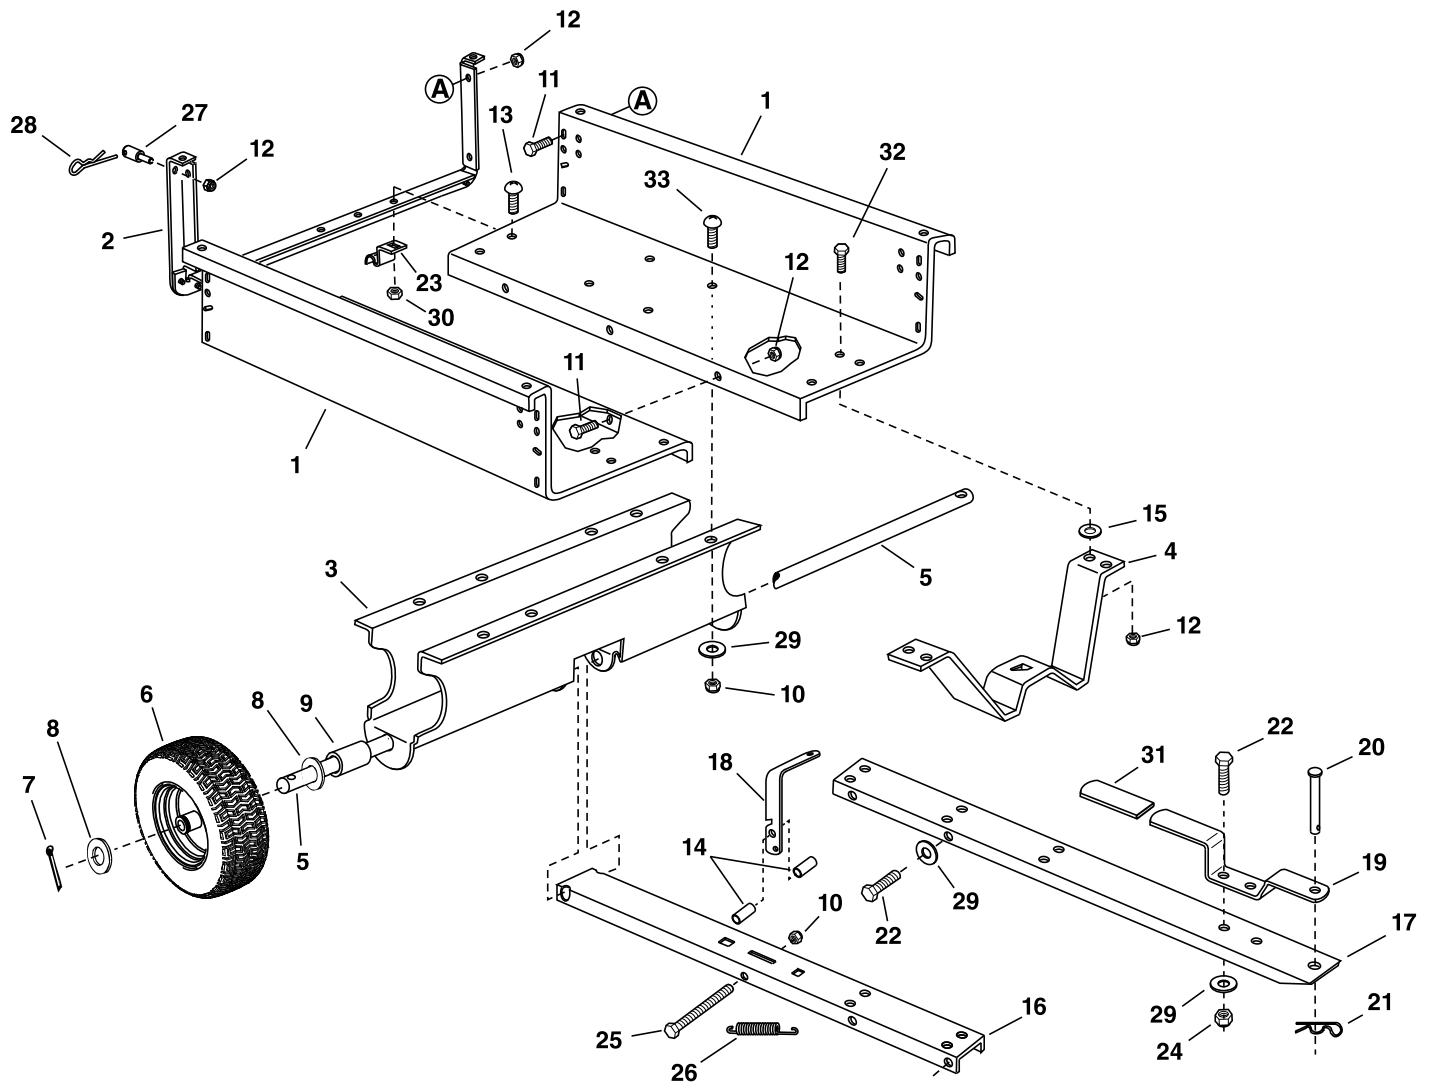

## REPAIR PARTS FOR MOW-N-VAC CART BODY MODEL 45-0631

REF.	PART NO.	QTY.	DESCRIPTION	REF.	PART NO.	QTY.	DESCRIPTION
1	23985BL3	2	Cart Body	20	49932	1	Hitch Pin
2	62458	1	Tailgate Reinforcement Bracket	21	43343	1	Pin, Hair Cotter 1/8"
3	23507BL3	1	Wheel Support	22	43087	4	Hex Bolt, 3/8-16 x 1-1/4"
4	24497BL1	1	Latch Stand Bracket	23	23838	2	Door Support
5	24897	1	Axle, Wheel 1" Dia.	24	HA21362	7	Nut, Hex Nylock 3/8-16
6	42159G	2	Wheel w/Tire, 15 x 6.00	25	47407	1	Hex Bolt, 5/16-18 x 4"
7	43093	2	Cotter Pin, 1/8" Dia. x 1-1/2"	26	47408	1	Spring, Extension
8	43601	4	Washer, Flat 1"	27	42999	2	Pin
9	44678	2	Spacer Tube, 1-1/4" x 2" Lg.	28	48934	2	Hairpin
10	47810	16	Hex Nut, 5/16-18 Nylock	29	43081	15	Washer, 3/8"
11	43866	5	Hex Bolt, 1/4-20 x 5/8"	30	46980	2	Hex Nut, 5/16-18 SIMS
12	47189	6	Hex Nut, 1/4-20 Nylock	31	47707	1	Grip
13	43814	2	Truss Hd. Bolt, 5/16-18 x 3/4"	32	44950	4	Carriage Bolt, 1/4-20 x 3/4"
14	41076	2	Spacer	33	45542	8	Carriage Bolt 5/16-18 x 1"
15	43088	2	Washer, Flat 1/4"	34	28546BL1	2	Strap, Latch Stand Anchor
16	69688BL3	1	Tongue Weldment Ass'y. (Rear)	35	28547BL1	4	Strap, Wheel Support Anchor
17	27863BL3	1	Tongue (Front)	36	45541	4	1/4" Retainer
18	28258BL3	1	Latch, Foot Pedal	37	M84309	8	Retainer Nut
19	27264BL1	1	Hitch Bracket				