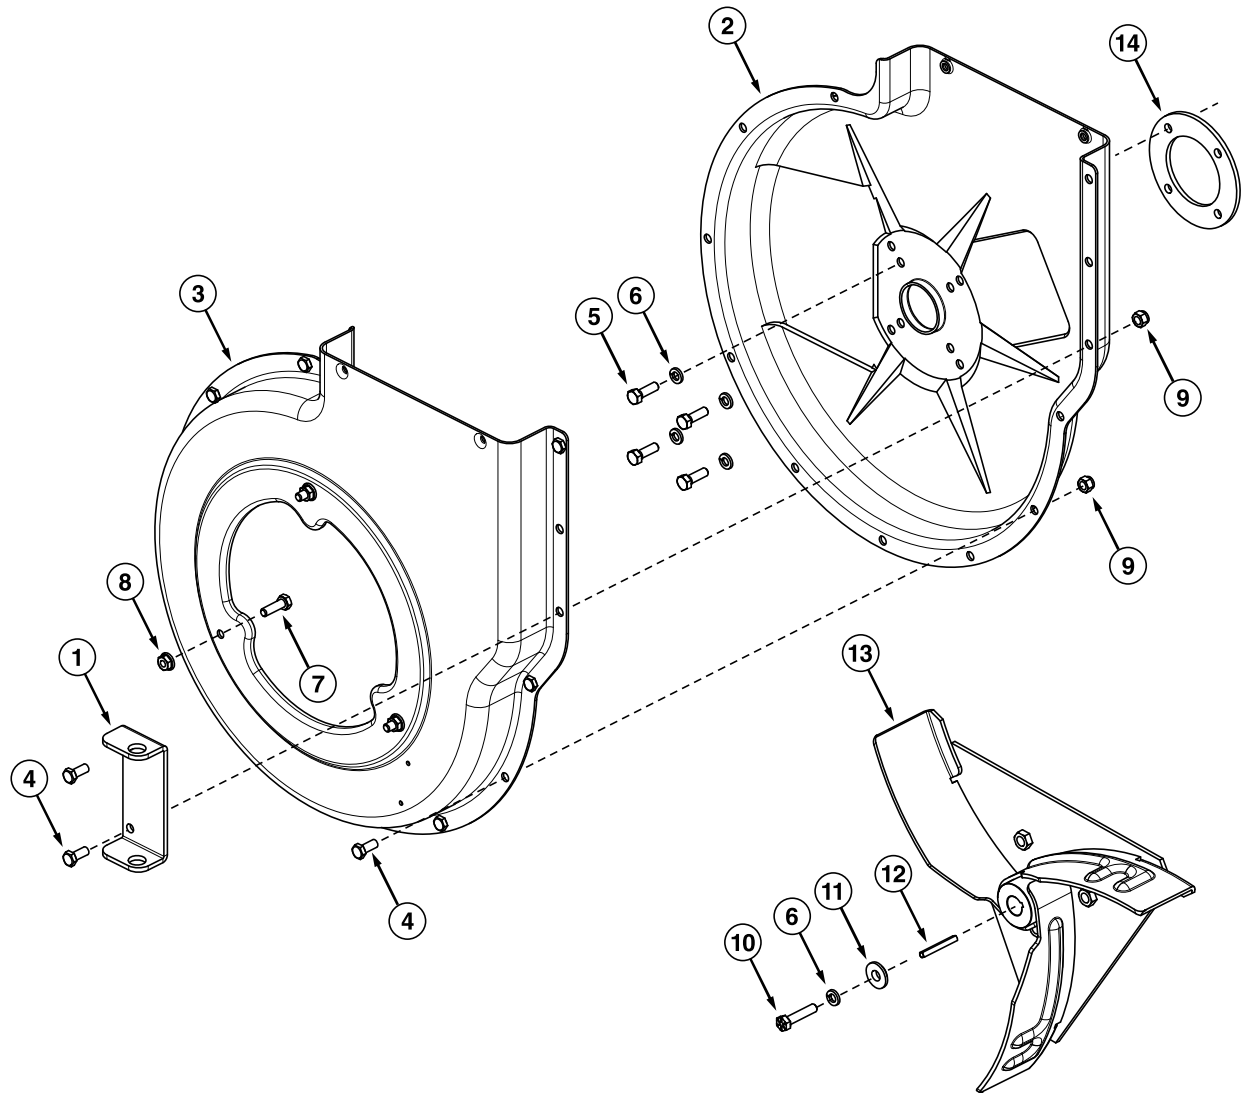

REPAIR PARTS FOR MOW-N-VAC IMPELLER HOUSING ASSEMBLY MODEL 45-0631

REF.	PART NO.	QTY.	DESCRIPTION	REF.	PART NO.	QTY.	DESCRIPTION
1	24958BL1	1	Hose Hanger Bracket	8	46584	3	Nut, Whizlock 5/16-18
2	27884BL3	1	Housing Ass'y. Inner	9	47810	12	Nut, Nylock Hex 5/16-18
3	24633BL3	1	Housing Ass'y. Outer	10	45417	1	Bolt, Hex 5/16-24 x 1-3/4"
4	43182	12	Bolt, Hex 5/16-18 x 3/4"	11	42828	1	Washer
5	47600	4	Bolt, Hex 5/16-24 x 1"	12	HA11154	1	Key, 3/16" x 1-3/4"
6	43086	5	Lock Washer, 5/16"	13	68669	1	Impeller Assembly
7	43063	3	Bolt, Hex 5/16-18 x 1"	14	28046BL1	2	Spacer, Inner Housing