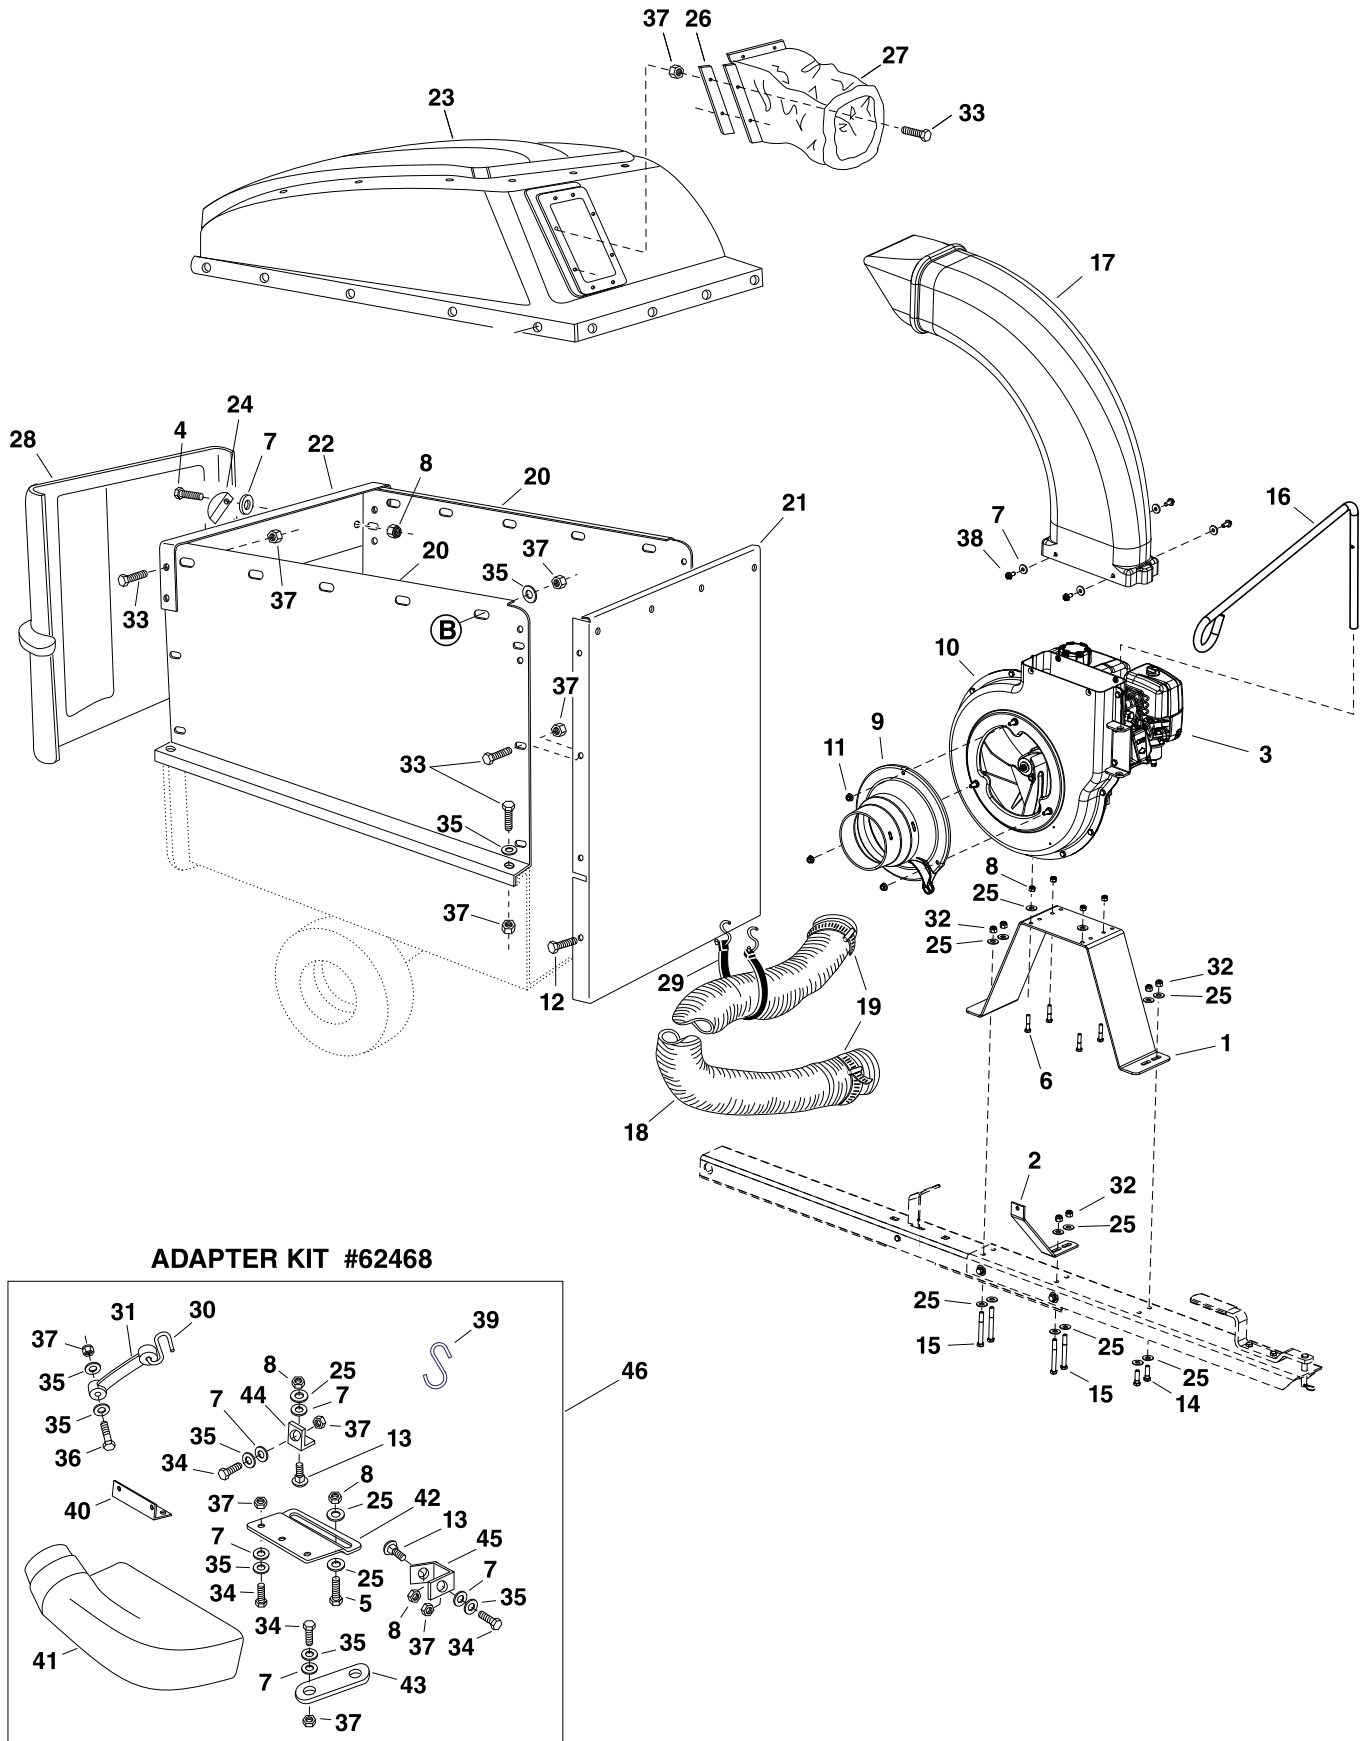

REPAIR PARTS FOR MOW-N-VAC MODEL 45-0631

**REPAIR PARTS FOR MOW-N-VAC
MODEL 45-0631**

REF	PART NO.	QTY.	DESCRIPTION	REF	PART NO.	QTY.	DESCRIPTION
1	27883BL3	1	Engine Base	24	23789	2	Door Latch
2	27882BL3	1	Brace, Housing	25	43081	2	Washer, 3/8"
3-	2-991	1	Engine	26	24798BL1	4	Boot Mounting Strap
4	43182	2	Bolt, Hex 5/16-18 x 3/4"	27	48133	1	Hard top Boot
5	43840	2	Bolt, Hex 5/16-18 x 1-1/4"	28	44790	1	Poly Rear Door
6	43085	4	Bolt, Hex 5/16-18 x 1-1/2"	29	43790	1	Strap, Tarp 25"
7	1543-69	6	Washer, Nylon 21/64"	30	44849	2	"S" Hook, #32
8	47810	9	Nut, Hex Nylock 5/16-18	31	44850	2	Strap, Tarp (Less Hooks)
9	43791	1	Hose Adapter	32	HA21362	6	Nut, Hex Nylock 3/8-16
10		1	Impeller Housing Assembly (See page 22)	33	43866	8	Bolt, Hex 1/4-20 x 5/8" GR5
11	49983	3	Hex Nut, Flange Lock 5/16-18	34	43661	4	Bolt, Hex 1/4-20 x 1"
12	43012	3	Bolt, Hex 1/4-20 x 3/4"	35	43088	11	Washer, 1/4" STD
13	43080	2	Bolt, Carr. 5/16" x 3/4"	36	1509-90	3	Bolt, Hex 1/4-20 x 1-1/4"
14	43087	2	Hex Bolt, 3/8-16 x 1-1/4"	37	47189	13	Nut, Hex Nylock 1/4-20
15	46938	4	Hex Bolt, 3/8-16 x 3-1/4"	38	47630	4	Screw, Self Tap 5/16-18 x 3/4"
16	49974BL3	1	Hose Hanger Rod	39	42749	1	"S" Hook, Large
17	46420	1	Elbow	40	27304BL1	1	Attachment Bracket
18	2-17	1	Hose (6" x 126")	41	43830	1	Adapter, Deck
19	43793	2	Hose Clamp 6"	42	23560BL1	1	Bracket, Deck Adapter
20	24678BL3	2	Side Panel Cart Extension	43	23825	1	Mounting Strap
21	24679BL3	1	Front Panel Cart Extension	44	23826	1	Angle Bracket
22	23836BL1	1	Cross Brace	45	23827	1	Mounting Bracket
23	64244	1	Hard Top Assembly (Includes 24,25,26,27)	46	62468	1	Deck Adapter Kit (Includes parts shown in box on page 18.)
					3-384	1	Owner's Manual