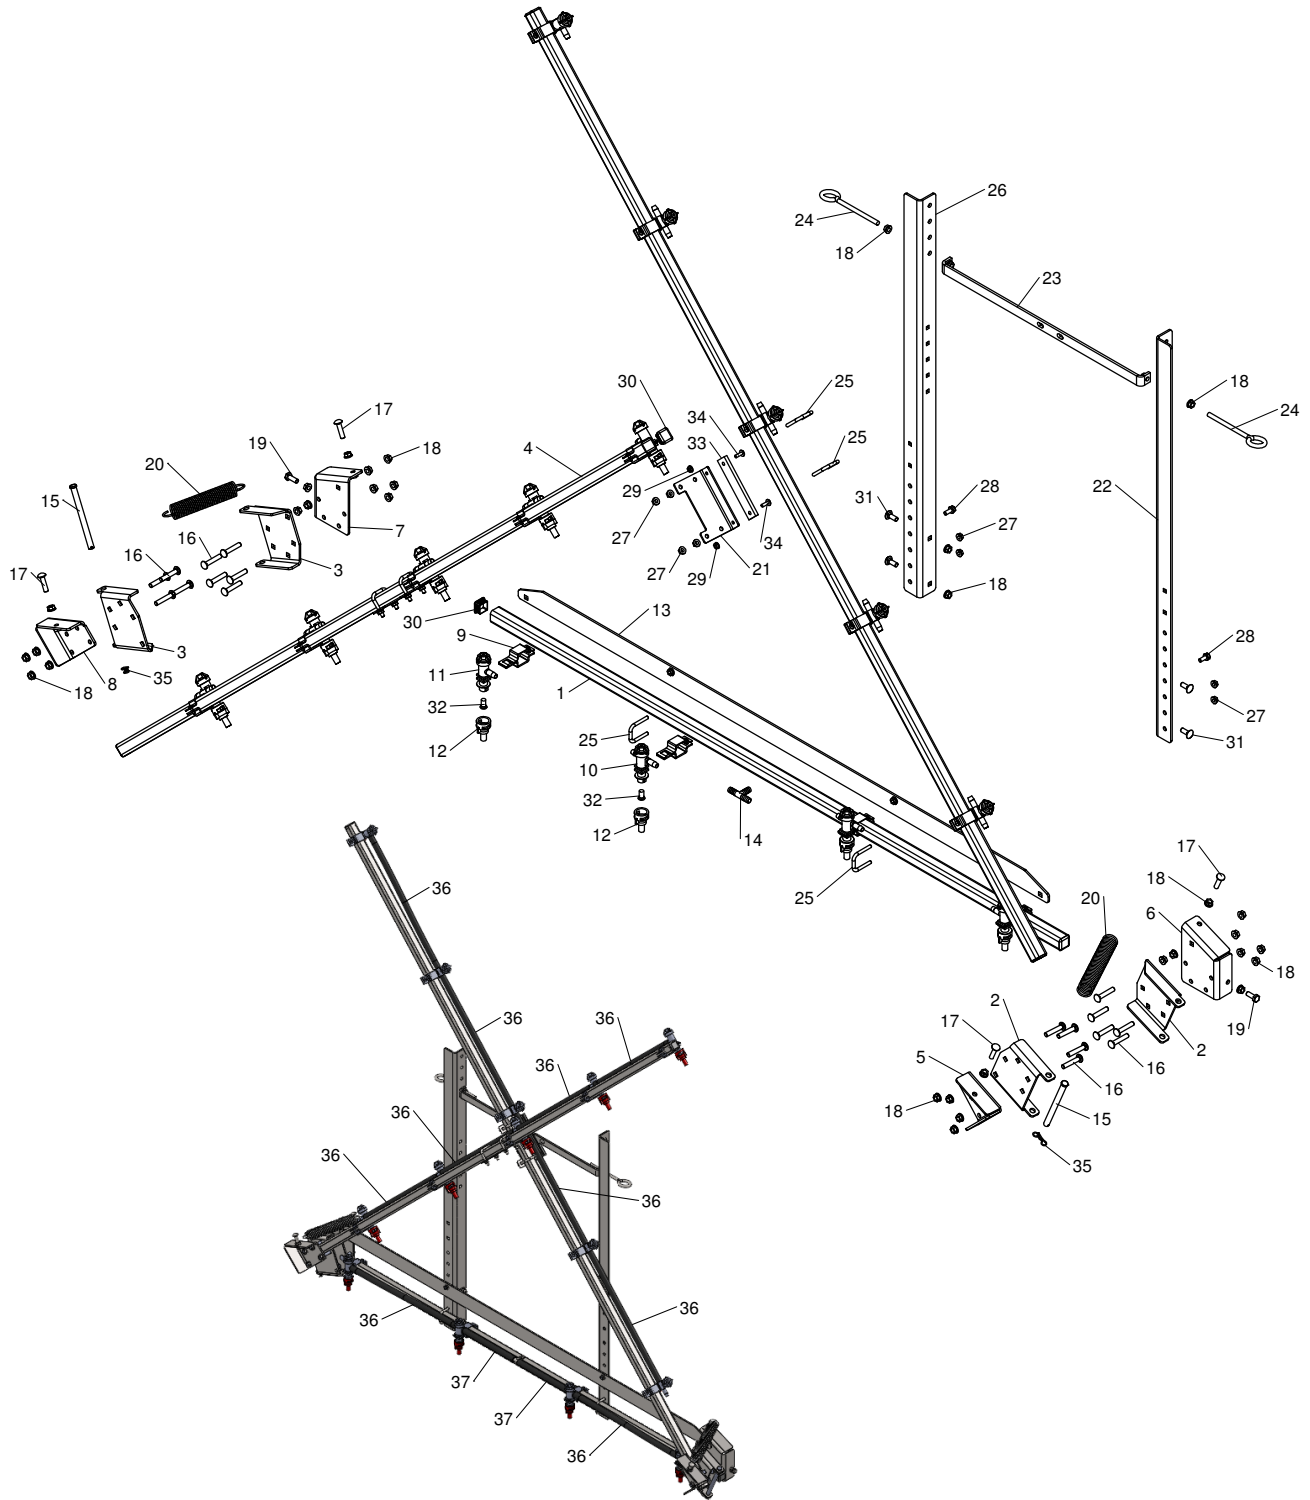

24' Folding Boom

24' Folding Boom

| ITEM NO. | PART NUMBER | DESCRIPTION | QTY. | Note |
|----------|-------------|--|------|------|
| 1 | 5CS43751 | Center Boom Tube 72" | 1 | |
| 2 | 5CS43727 | Boom Hinge Right | 2 | |
| 3 | 5CS43728 | Boom Hinge Left | 2 | |
| 4 | 5CS43752 | Side Boom Tube 96" | 2 | |
| 5 | 5CS43730 | Boom Hinge Backing Plate Outside RH | 1 | |
| 6 | 5CS43729 | Boom Hinge Backing Plate Inside RH | 1 | |
| 7 | 5CS43731 | Boom Hinge Backing Plate Inside LH | 1 | |
| 8 | 5CS43732 | Boom Hinge Backing Plate Outside LH | 1 | |
| 9 | 5CS43737 | 1-1/4" Sq Boom Clamp | 14 | |
| 10 | 5CS43595 | Nozzle Body Dual Hose 1/2" | 10 | |
| 11 | 5CS43658 | Nozzle Body Single Hose 1/2" | 4 | |
| 12 | 5CS43843 | Air Induction Spray Tip 0.4 gpm | 14 | |
| 13 | 5CS43735 | Boom Brace | 1 | |
| 14 | 5CS43420 | Tee 1/2" Barb | 1 | |
| 15 | 5CS43750 | 1/2" x 6" Clevis Pin | 2 | |
| 16 | 5CS65082 | 3/8" x 2" Carriage Bolt | 18 | |
| 17 | 03H1495 | 3/8" x 1-1/2" Carriage Bolt | 4 | |
| 18 | E55662 | 3/8" Flange Nut | 42 | |
| 19 | 5CS65088 | 3/8" x "1 Hex Bolt | 2 | |
| 20 | 5CS43749 | Spring 1-1/4" x 6-1/2" x .162" | 2 | |
| 21 | 5CS43761 | Boom Stop Bracket | 2 | |
| 22 | 5CS43763R | Boom Angle RH | 1 | |
| 23 | 5CS43734 | Bottom Brace | 1 | |
| 24 | 5CS43768 | Eyebolt 3/8" x 5" | 2 | |
| 25 | 5CS43315 | 5/16" x 1-3/4" Square U-Bolt | 6 | |
| 26 | 5CS43763L | Boom Angle LH | 1 | |
| 27 | A22698 | 5/16" Flange Nut | 14 | |
| 28 | 5CS65007 | 5/16" x 3/4" Flange Bolt | 2 | |
| 29 | N10217 | 1/4" Flange Nut | 4 | |
| 30 | 5CS43757 | Plastic End Cap 1-1/4" | 6 | |
| 31 | 03H1500 | 3/8" x 1" Carriage Bolt | 4 | |
| 32 | 5CS43411 | Spray Tip Screen | 14 | |
| 33 | 5CS43993 | Rubber 5/16" x 1-1/4" x 6" | 2 | |