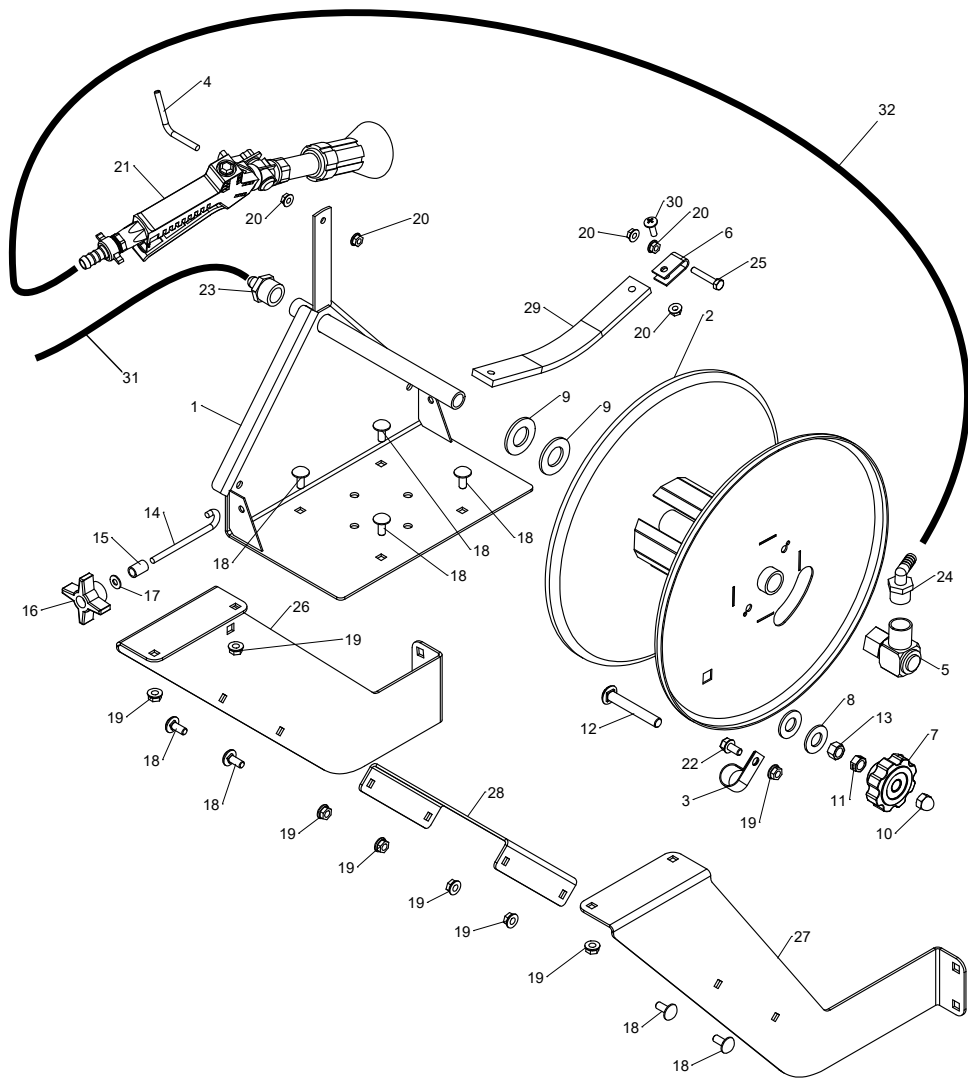

# 100 ft Hose Reel

ITEM NO.	PART NUMBER	DESCRIPTION	QTY.	Note
1	5CS43686	Hose Reel Base	1	
2	5CS43687	Hose Reel Assembly	1	
3	5CS43663	Hose Holder 1/2"	1	
4	5CS62008	1/4" Bent Pin	1	
5	5CS43782	Swivel 1/2" FPT, Elbow	1	
6	5CS50245	Retention Strap Clamp	1	
7	5CS43783	Swivel Knob	1	
8	A110615	5/8" SAE Washer	2	
9	5CS65161	7/8" SAE Washer	2	
10	5CS65162	7/16" Acorn Nut	1	

## 100 ft Hose Reel

ITEM NO.	PART NUMBER	DESCRIPTION	QTY.	Note
11	5CS65163	7/16" Center Lock Nut	1	
12	03H1705	7/16" x 3" Carriage Bolt	1	
13	14H849	7/16" Hex Nut	1	
14	5CS43781	1/4" x 4" J-Bolt	1	
15	5CS43725	Spacer	1	
16	5CS43810	1/4" Plastic Knob	1	
17	5CS65154	1/4" Washer	1	
18	03H1540	5/16" x 3/4" Carriage Bolt	8	
19	A22698	5/16" Flange Nut	9	
20	N10217	1/4" Flange Nut	5	
21	5CS43435	Sprayer Handgun	1	
22	T58694	5/16" x 5/8" Flange Bolt	1	
23	5CS43588	Elbow 1/2" Barb - 1/2" NPT F	1	
24	5CS43803	Elbow 1/2" Barb - 1/2" NPT M	1	
25	TCU38060	1/4"x 1-1/2" Bolt	1	
26	5CS43793	Front Mounting Bracket	1	
27	5CS43794	Rear Mounting Bracket	1	
28	5CS43804	Crossmember	1	
29	5CS43988	Rubber Strap 5/16" x 1-1/4" x 10"	1	
30	5CS65016	1/4" x 3/4" Truss Head Bolt	1	
31		1/2" Hose	1	CTL 36", MF 5CS43418
32		1/2" Hose	1	CTL 1200", MF 5CS43418
-	5CS43652	Hose Clamp Screw Type 3/8" - 1/2"	4	Not Illustrated