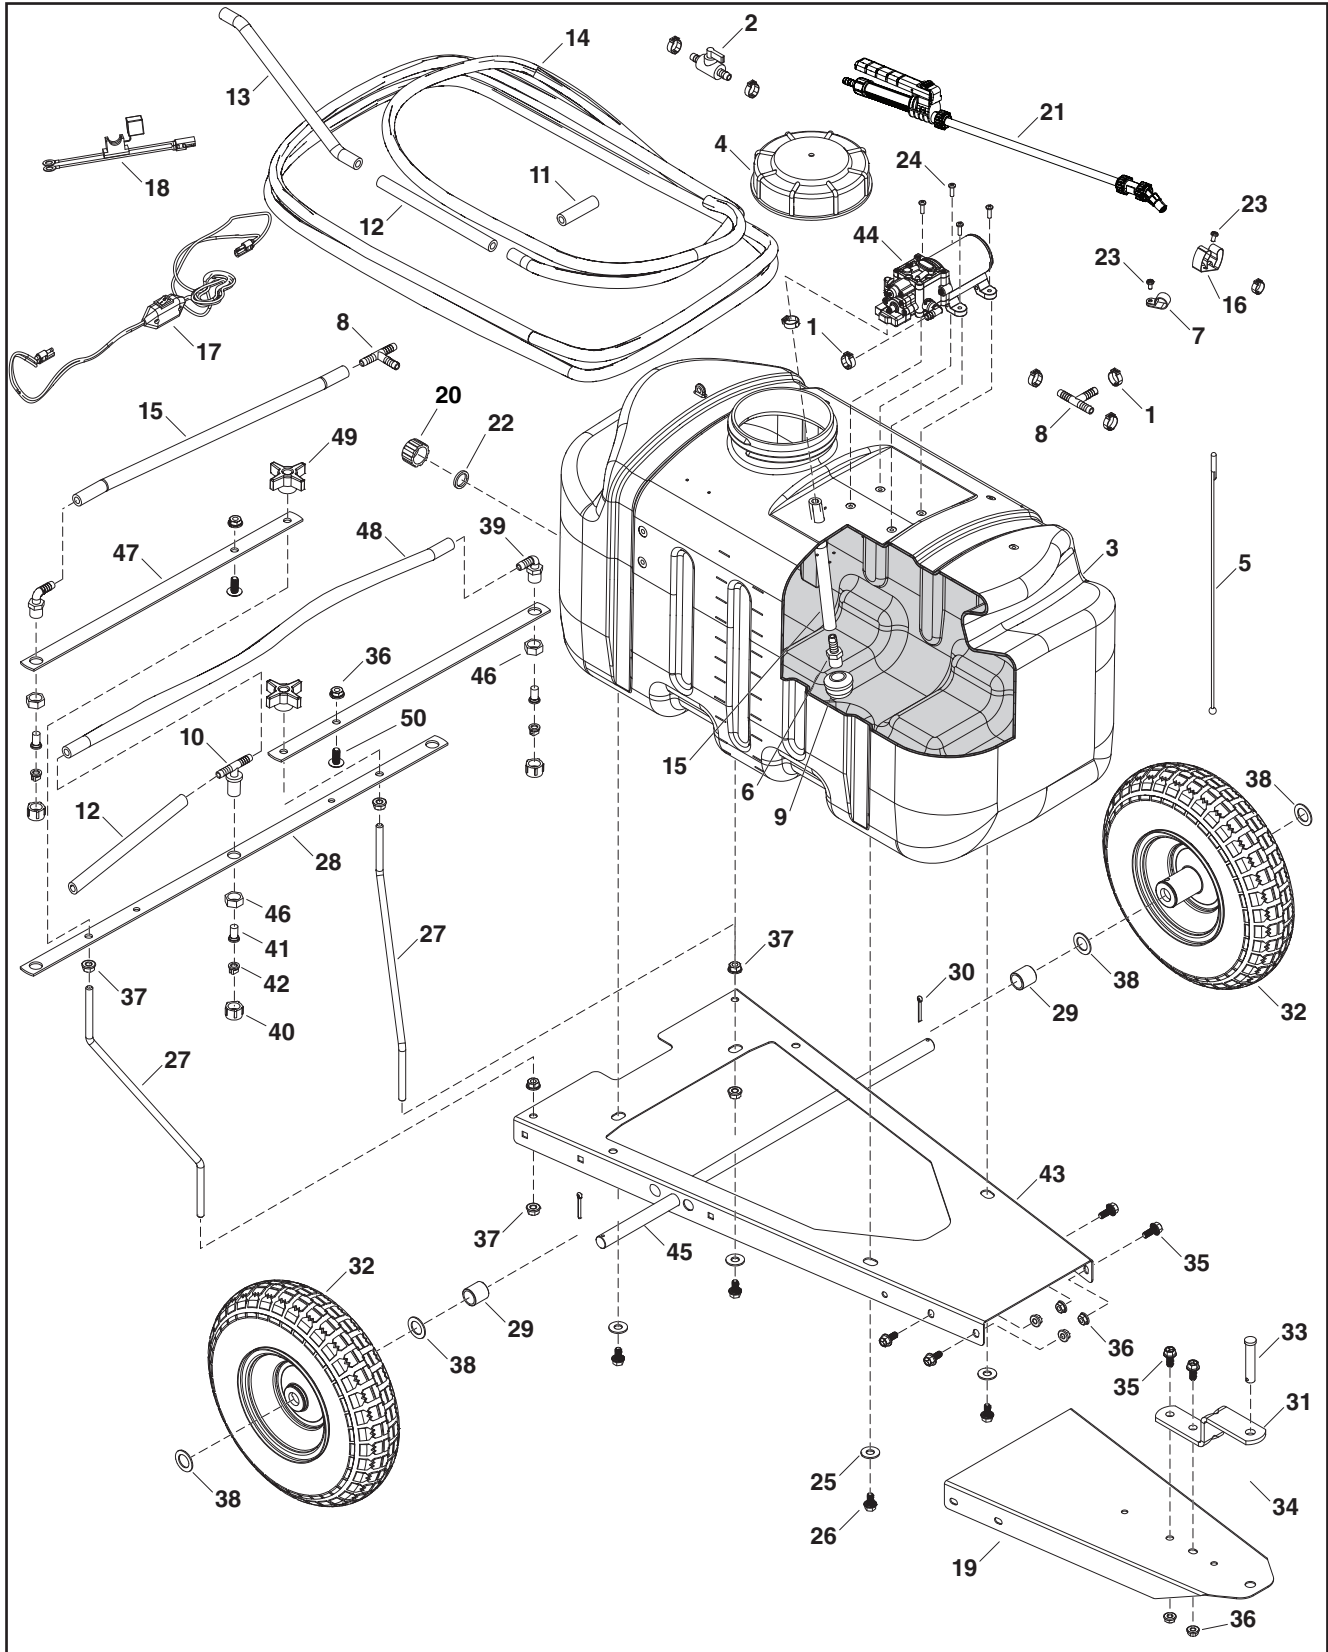

Parts Diagram

Parts Diagram

REF. NO.	PART NO.	QTY.	DESCRIPTION	REF. NO.	PART NO.	QTY.	DESCRIPTION
1	ST43652	8	HOSE CLAMP, 1/2"	28	ST43169BL3	1	CENTER BOOM
2	ST43014	1	IN LINE VALVE 3/8" BARB	29	28324	2	SPACER, .510ID X .750OD X .70
3	2-1054	1	25 GALLON TANK, DRILLED	30	43010	2	PIN, COTTER 1/8" X 1-1/4"
4	ST43175	1	TANK FILL CAP	31	23014BL1	1	BRACKET, HITCH
5	ST44017	1	LANYARD FOR TANK FILL CAP	32	45702Y	2	WHEEL & TIRE ASS'Y 4.10/3.5-4
6	ST43182	1	SUMP FITTING 3/8" BARB	33	ST43468	1	PIN, CLEVIS 1/2" X 2-1/2"
7	ST43191	1	HOSE HOLDER 3/8"	34	714-0117	1	PIN, 5/32" X 3/4" HAIR COTTER
8	ST43013	2	TEE 3/8" BARBS	35	ST65007	6	BOLT, FLANGE 5/16-18 X 3/4" GR
9	ST43258	1	SUMP STRAINER 3/8"	36	46584	8	NUT, HEX 5/16-18 WHIZ LOC
10	ST43192	1	TEE 3/8" BARBS TIP FITTING	37	44072	8	NUT, HEX 3/8-16 WHIZLOC
11	2-317	1	HOSE, 3/8" X 2.5"	38	1540-31	4	WASHER, .78 X 1.25 X .062
12	2-319	2	HOSE, 3/8" X 8.5"	39	ST43011	2	ELBOW, 3/8" BARB TIP FITTING W
13	2-324	1	HOSE, 3/8" X 15.5"	40	ST43012	3	TIP FITTING CAP NUT
14	2-1049	1	HOSE, 3/8" X 180"	41	ST43016	3	SPRAY TIP SCREEN W/CHECK
15	2-314	2	HOSE, 3/8" X 22"	42	2-882	3	SPRAY TIP, 110 FLAT FAN, 0.4
16	ST43287	1	SPRAY WAND HOLDER, LARGE	43	2-805BL3	1	MAIN FRAME
17	ST43472	1	WIRE HARNESS, SWITCH	44	ST43790	1	PUMP, REMCO 1.6 GPM 100 PSI
18	ST43483	1	WIRE HARNESS, BATTERY	45	2-746	1	AXLE, 1/2" DIA.
19	2-896BL3	1	HITCH TRIANGLE	46	2-866	3	NUT, 11/16" NOZZLE RETAINING
20	48719	1	CAP, 3/4" GHT DRAIN	47	ST43170BL3	2	BOOM EXTENSION
21	2-1050	1	SPRAY WAND, PLASTIC TIP X 18	48	2-325	1	HOSE, 3/8" X 31"
22	ST43684	1	WASHER FOR DRAIN CAP	49	ST43289	2	KNOB, 3/8" LOCKING
23	46677	2	SCREW, 10-24 X 3/8" PL	50	43814	2	SCREW, 5/16-18 X 3/4"
24	ST65258	4	SCREW, PAN #10-24 X 5/8" PHIL.	-	ST43314	2	CLIP, PLASTIC WIRE HARNESS*
25	43070	4	WASHER, .438 X 1 X .083	-	MT3980	1	LABEL, WARNING - CHEMICAL HAZARD*
26	ST65011	4	BOLT, FLANGE 5/16-18 X 5/8" GR	-	3-455	1	OWNERS MANUAL*
27	ST43532	2	BOOM SUPPORT ROD	-	ST50749	1	FUSE 32V 15A ATO/ATC (SERVICE PART)*

* Not Shown