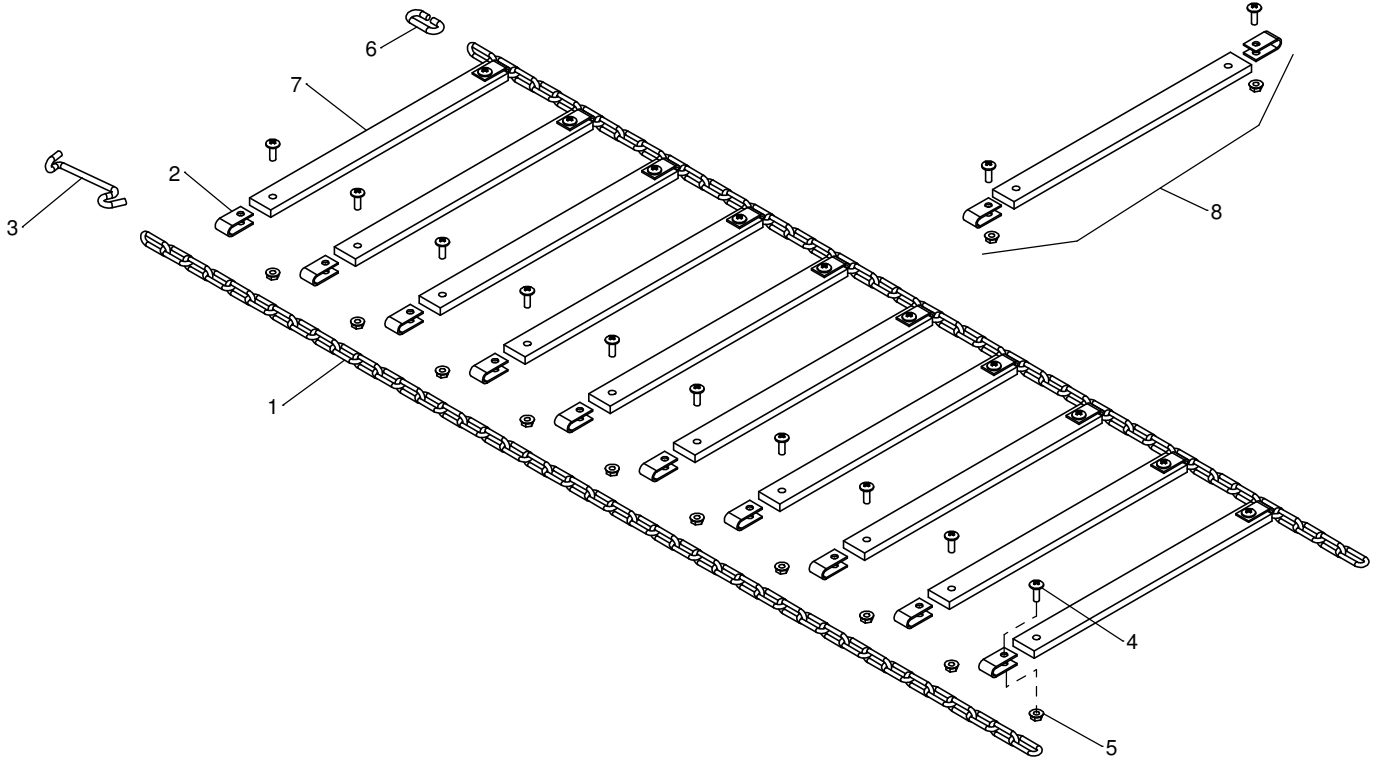

TerraGrip Traction Belts

Model Number **Description**
 Applies To All Traction Belts

ITEM #	PART #	DESCRIPTION
1	ST50268	Straight Link Coil Chain
2	ST50245	Rubber Chain Clamp
3	ST50279	Chain Clip
4	ST65016	1/4 x 3/4 Truss Head Bolt
5	ST65073	1/4" Flange Nut
6	ST50269	Connector Link
7	ST50265	Rubber 3/8" x 1-1/4" x 14"
-	ST50263	Rubber 3/8" x 1-1/4" x 12
-	ST50264	Rubber 3/8" x 1-1/4" x 13.5
-	ST50266	Rubber 3/8" x 1-1/4" x 15.5
-	50267-18	Rubber 3/8" x 1-1/4" x 18
-	50267-10	Rubber 3/8" x 1-1/4" x 10
8	ST50538*	12" Rubber Slat Replacement Kit
-	ST50539*	13.5" Rubber Slat Replacement Kit
-	ST50540*	15.5" Rubber Slat Replacement Kit

* Slat replacement kits include one rubber, two rubber clamps, two bolts and two nuts