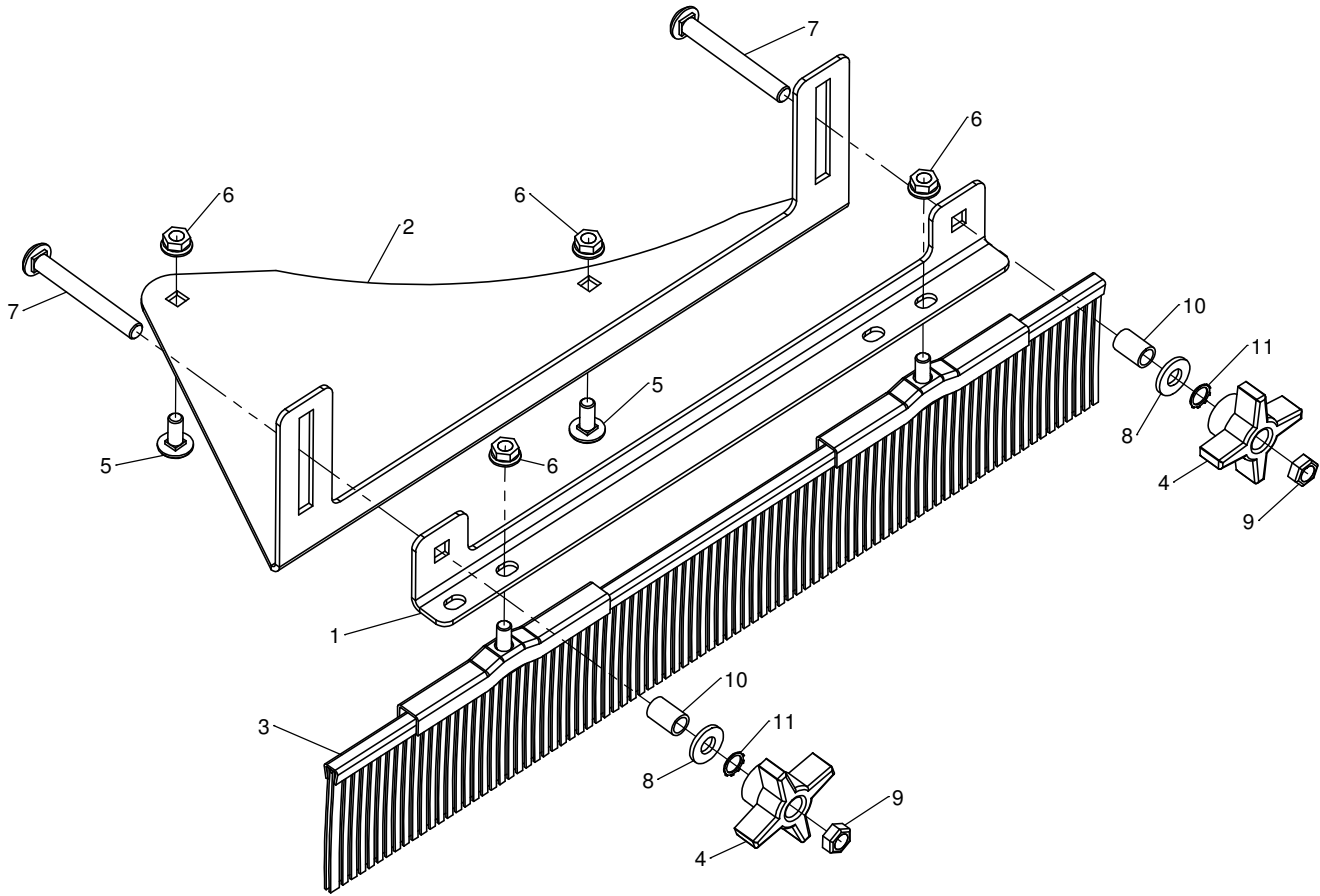

LP63762 - 42" Select Series Grass Groomer

#	Part #	Qty	Description
1	ST60109	1	Brush Mount 42SS
2	ST60107	1	Mower Mount 42SS
3	ST60050	1	Brush Assembly 22"
4	ST43289	2	3/8 Plastic Knob
5	ST65006	2	5/16 x 3/4 Carriage Bolt
6	ST65008	4	5/16 Flange Nut
7	ST65092	2	3/8 x 3 Carriage Bolt
8	ST65003	2	3/8 Flat Washer
9	ST65066	2	3/8 Stover Nut
10	ST43725	2	Spacer
11	ST65026	2	3/8" Star Lock Washer