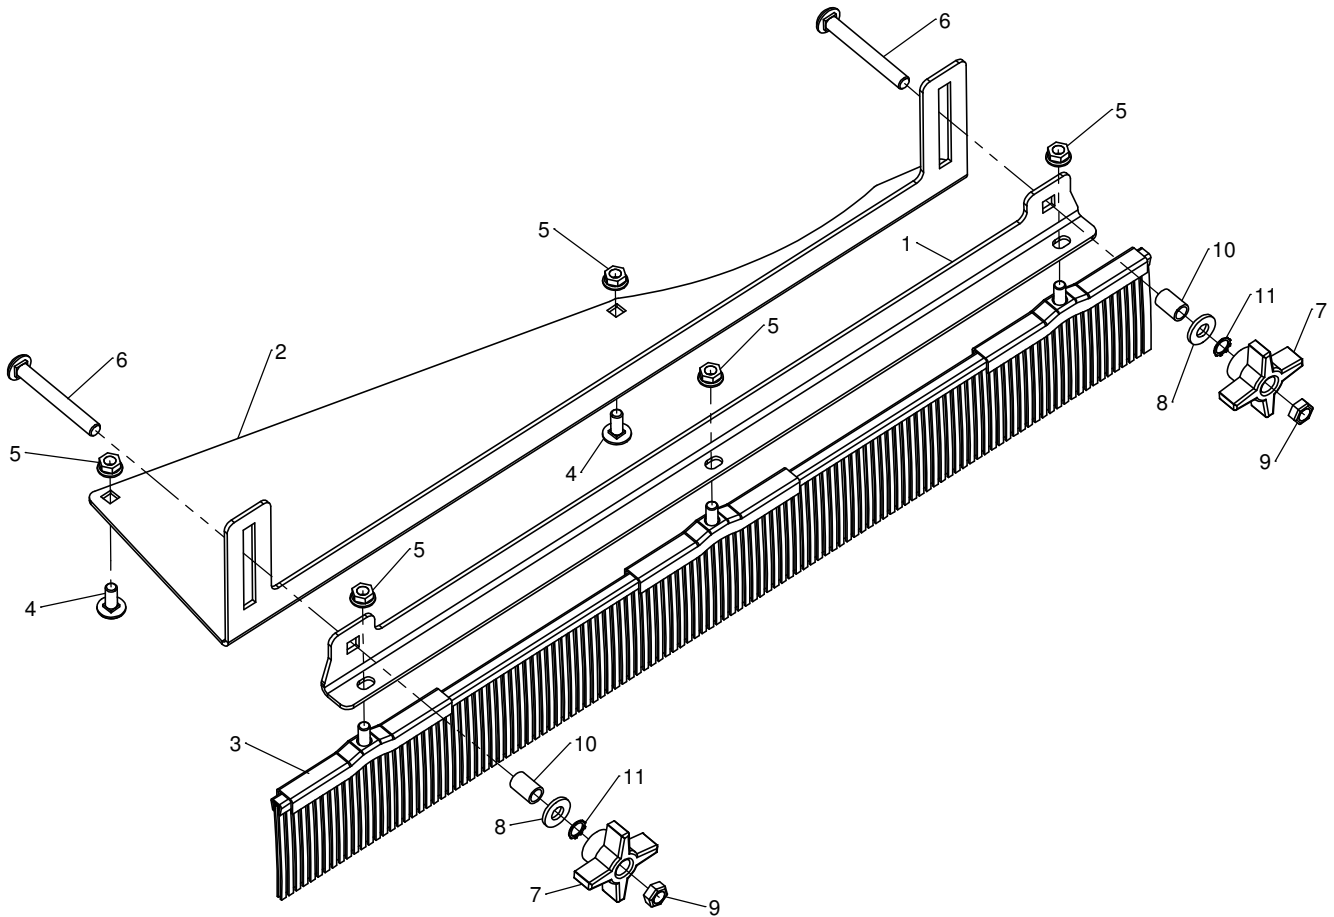

# LP63763 - 42" EZtrak Grass Groomer

#	Part #	Qty	Description
1	ST60110	1	Brush Mount 42EZ
2	ST60108	1	Mower Mount 42EZ
3	ST60035	1	Brush Assm, EZtrak
4	ST65006	2	5/16 x 3/4 Carriage Bolt
5	ST65008	5	5/16 Flange Nut
6	ST65092	2	3/8 x 3 Carriage Bolt
7	ST43289	2	3/8 Plastic Knob
8	ST65003	2	3/8 Flat Washer
9	ST65066	2	3/8 Stover Nut
10	ST43725	2	Spacer
11	ST65026	2	3/8" Star Lock Washer