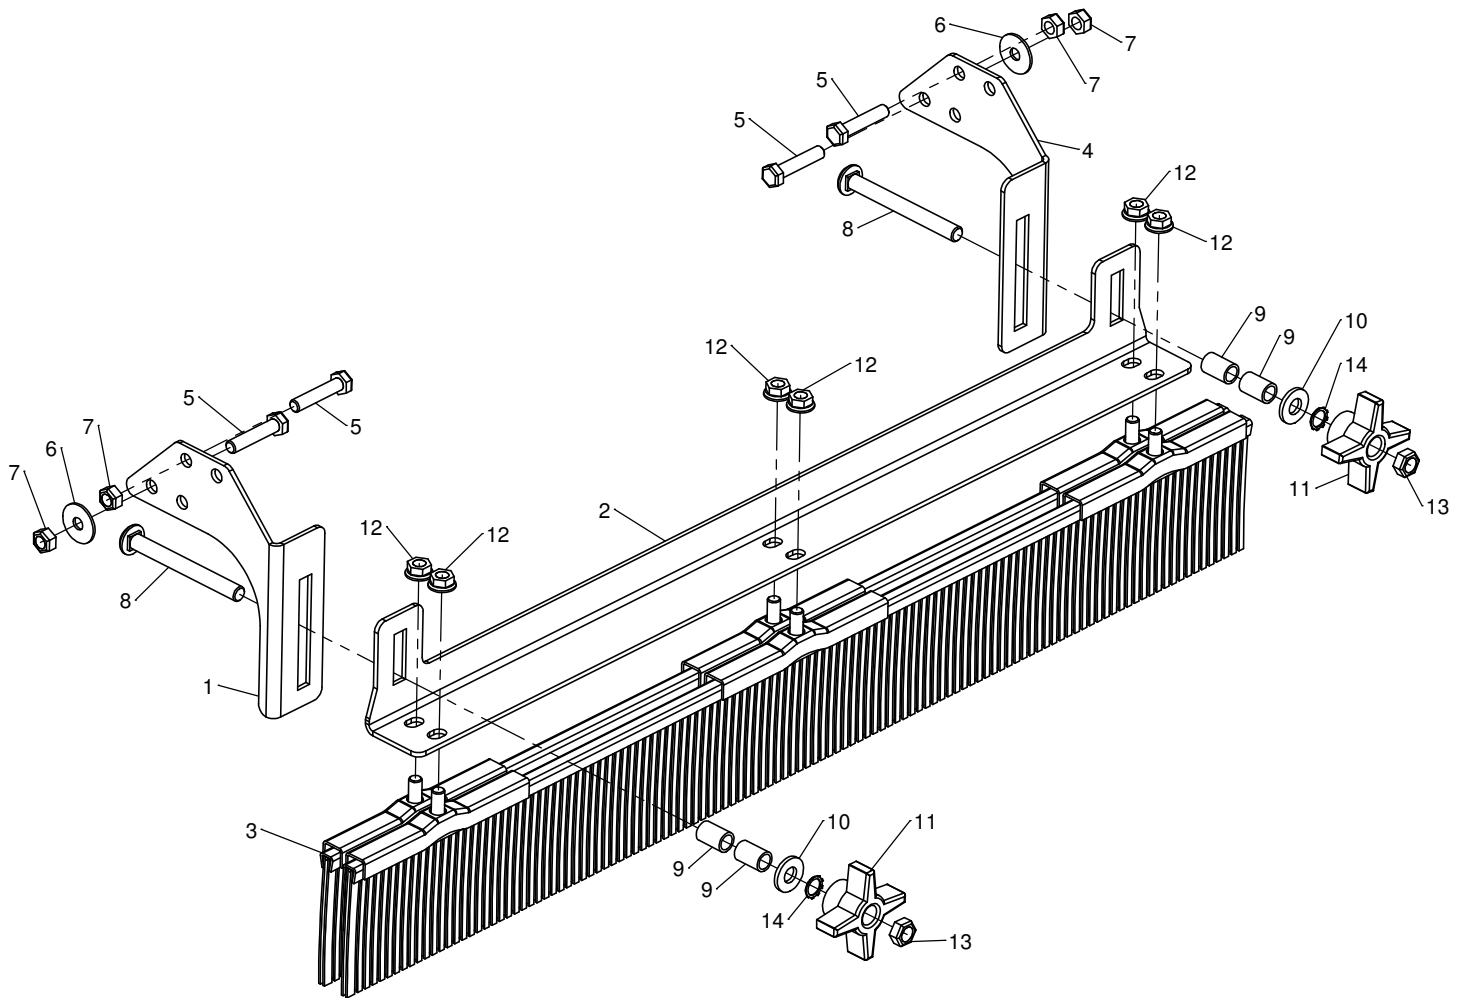

LP63764 - 48"/54" EZtrak Grass Groomer

#	Part #	Qty	Description
1	ST60102L	1	Mower Mount EZ LH
2	ST60103	1	Brush Mount 48/54EZ
3	ST60035	2	Brush Assm, EZtrak
4	ST60102R	1	Mower Mount EZ RH
5	ST65144	4	5/16 x 1-1/2 Hex Bolt
6	ST65015	2	5/16 Fender Washer
7	ST65032	4	5/16" Lock Nut
8	ST65002	2	3/8 x 3-1/2 Carriage Bolt
9	ST43725	4	Spacer
10	ST65003	2	3/8 Flat Washer
11	ST43289	2	3/8 Plastic Knob
12	ST65008	6	5/16 Flange Nut
13	ST65066	2	3/8 Stover Nut
14	ST65026	2	3/8" Star Lock Washer