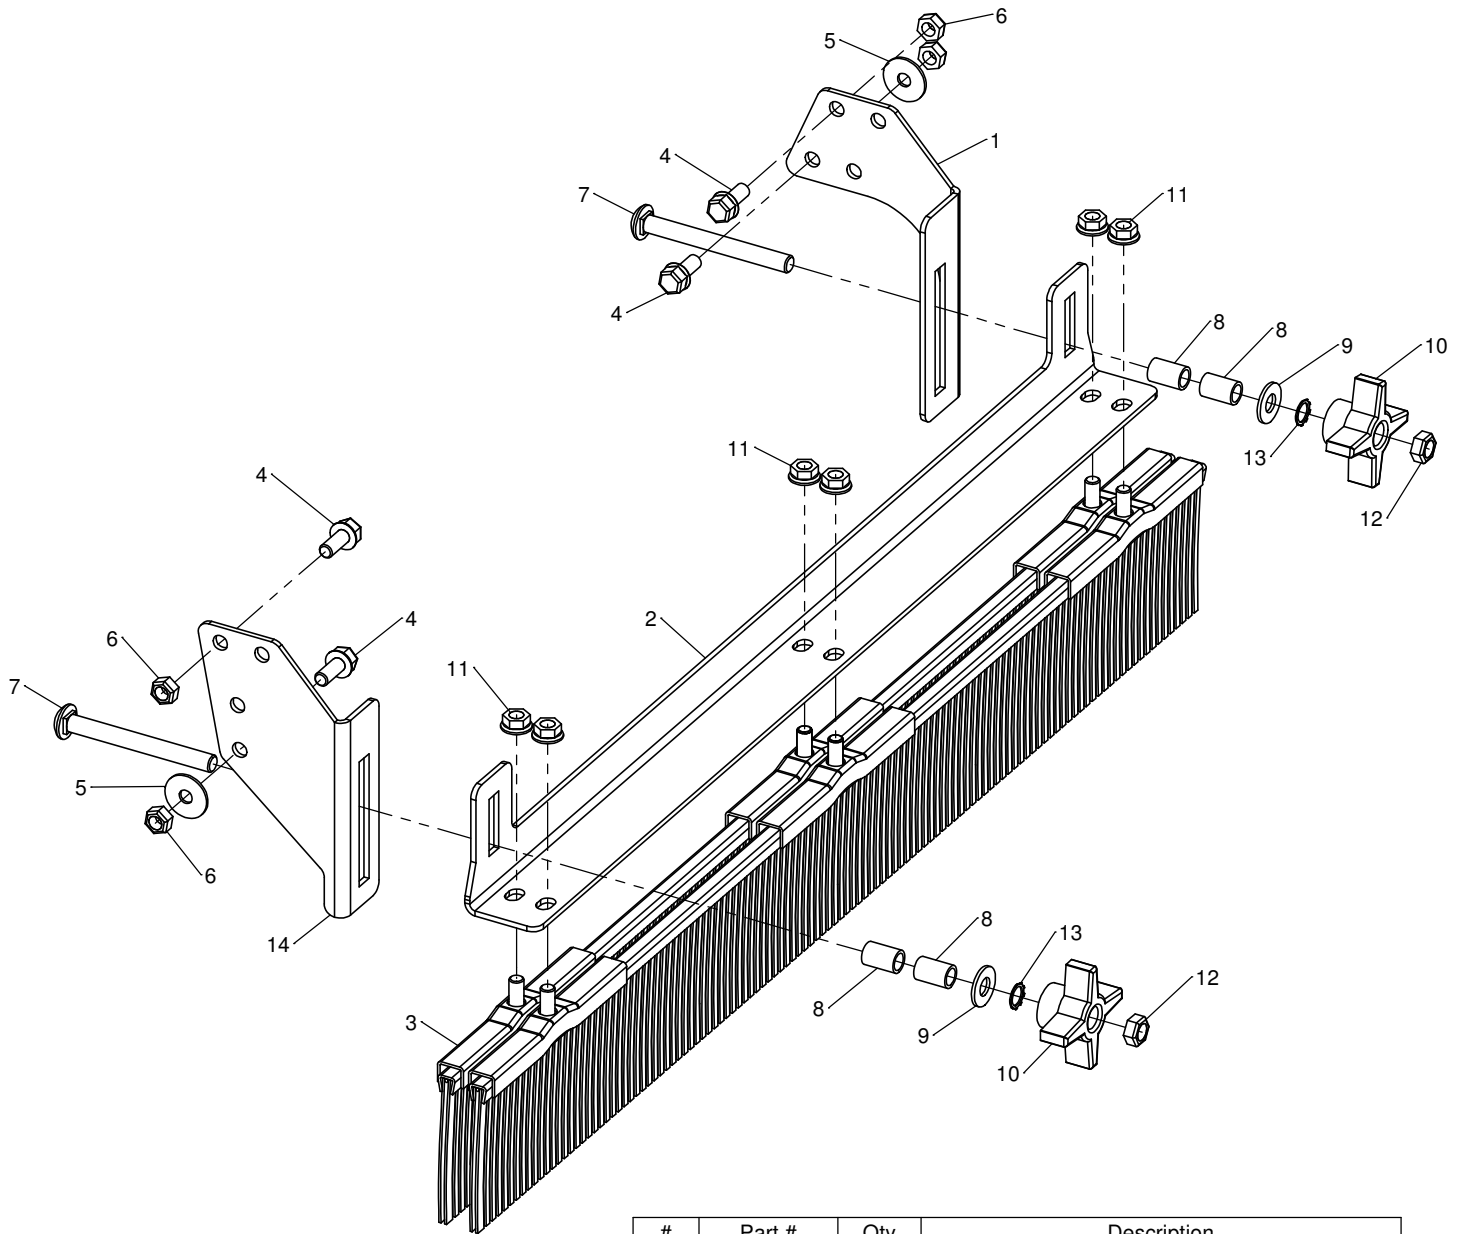

LP66654 - Grass Groomer 48A-54A Z300

#	Part #	Qty	Description
1	ST60122	1	Mower Mount Z3 RH
2	ST60103	1	Brush Mount 48/54EZ
3	ST60035	2	Brush Assm, EZtrak
4	ST65007	4	5/16 x 3/4 Flange Bolt
5	ST65015	2	5/16 Fender Washer
6	ST65032	4	5/16" Lock Nut
7	ST65002	2	3/8 x 3-1/2 Carriage Bolt
8	ST43725	4	Spacer
9	ST65003	2	3/8 Flat Washer
10	ST43289	2	3/8 Plastic Knob
11	ST65008	6	5/16 Flange Nut
12	ST65066	2	3/8 Stover Nut
13	ST65026	2	3/8" Star Lock Washer
14	ST60121	1	Mower Mount Z3 LH