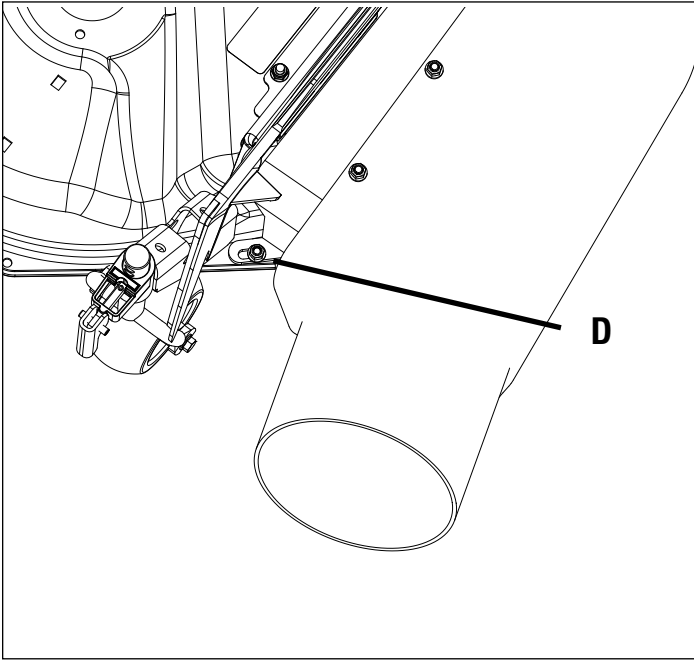

Installation Instructions

1. Install three 5/16" x 1-1/4" Carriage Bolts (C) in Deck Boot Bracket (B) and secure with three 5/16" Nuts (F).

2. Install three 5/16" Flat Washers (G) on Deck Bracket Bolts. Install Deck Boot on bracket bolts and secure with three 5/16" Flat Washers (G) and three 5/16" Lock Nuts (E).

NOTE: The deck boot bracket is designed to mount the deck boot on an angle for improved material flow and increased clearance during operation.

3. Install Deck Boot Bracket on deck using 5/16" x 1" carriage Bolt (D) 5/16" Lock Nut on Rear of deck, and 1/4" x 1" hex Bolt (H), 1/4" washer and 1/4" Lock Nut on Front Deck.