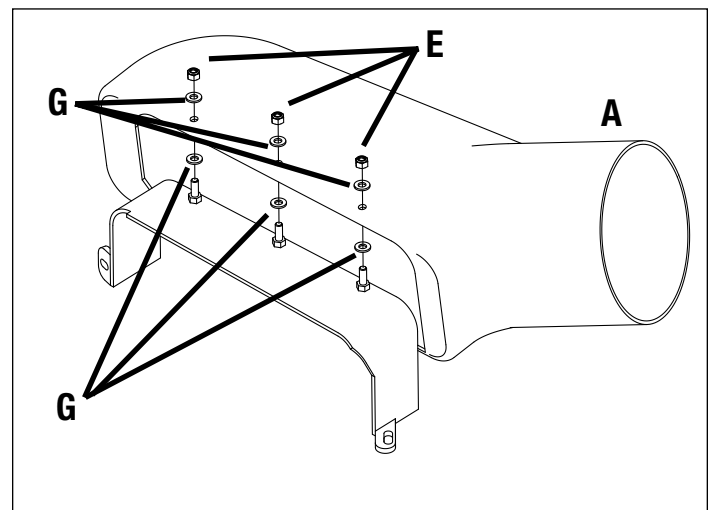

A dedicated deck boot connects the TKV 20 to your tractor's mower deck.

Product Compatibility

62" mower deck on John Deere 2 Series tractors.

Kit Includes

	Description	Part No.	Qty.
A	Deck Boot	ST48488	1
B	Deck Boot Bracket	ST48541	1
C	5/16" x 1-1/4" Carriage Bolt	ST65207	3
D	5/16" x 3/4 Flange Bolt	ST65007	1
E	5/16" Lock Nut	ST65097	4
F	5/16" Nut	ST65056	3
G	5/16" Flat Washer	ST65223	7
H	1/4" x 1" Bolt	ST65093	1
I	1/4" Washer	ST65154	1
J	1/4" Lock Nut	ST65017	1

Park Safely Before Installation

1. Stop the tractor on a level surface.
2. Lock the park brake.
3. Stop the engine.
4. Remove the key.
5. Wait for engine and all moving parts to stop before you leave the operator's seat.

Installation Instructions

1. Install three 5/16" x 1-1/4" Carriage Bolts (C) in Deck Boot Bracket (B) and secure with three 5/16" Nuts (F).

2. Install three 5/16" Flat Washers (G) on Deck Bracket Bolts. Install Deck Boot on bracket bolts and secure with three 5/16" Flat Washers (G) and three 5/16" Lock Nuts (E).

NOTE: The deck boot bracket is designed to mount the deck boot on an angle for improved material flow and increased clearance during operation.

3. Install Deck Boot Bracket on deck using 5/16" x 1" carriage Bolt (D) 5/16" Lock Nut on Rear of deck, and 1/4" x 1" hex Bolt (H), 1/4" washer and 1/4" Lock Nut on Front Deck.