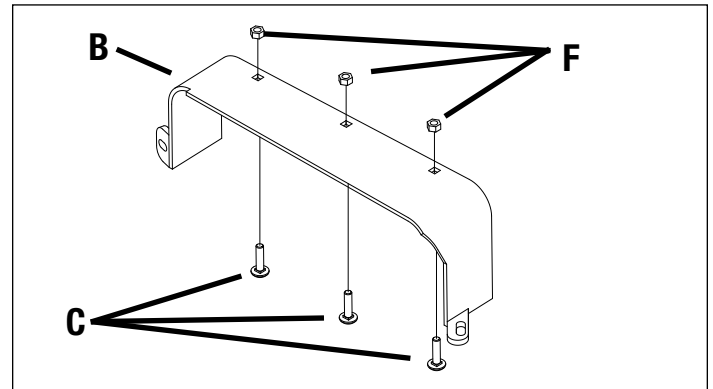

A dedicated deck boot connects the TKV 20 to your tractor's mower deck.

Product Compatibility

62" mower deck on John Deere 2 Series tractors.

Kit Includes

	Description	Part No.	Qty.
A	Deck Boot	ST48488	1
B	Deck Boot Bracket	ST48541	1
C	5/16" x 1-1/4" Carriage Bolt	ST65207	3
D	5/16" x 3/4 Flange Bolt	ST65007	1
E	5/16" Lock Nut	ST65097	4
F	5/16" Nut	ST65056	3
G	5/16" Flat Washer	ST65223	7
H	1/4" x 1" Bolt	ST65093	1
I	1/4" Washer	ST65154	1
J	1/4" Lock Nut	ST65017	1

Park Safely Before Installation

1. Stop the tractor on a level surface.
2. Lock the park brake.
3. Stop the engine.
4. Remove the key.
5. Wait for engine and all moving parts to stop before you leave the operator's seat.

Installation Instructions

1. Install three 5/16" x 1-1/4" Carriage Bolts (C) in Deck Boot Bracket (B) and secure with three 5/16" Nuts (F).

2. Install three 5/16" Flat Washers (G) on Deck Bracket Bolts. Install Deck Boot on bracket bolts and secure with three 5/16" Flat Washers (G) and three 5/16" Lock Nuts (E).

NOTE: The deck boot bracket is designed to mount the deck boot on an angle for improved material flow and increased clearance during operation.

3. Install Deck Boot Bracket on deck using 5/16" x 1" carriage Bolt (D) 5/16" Lock Nut on Rear of deck, and 1/4" x 1" hex Bolt (H), 1/4" washer and 1/4" Lock Nut on Front Deck.