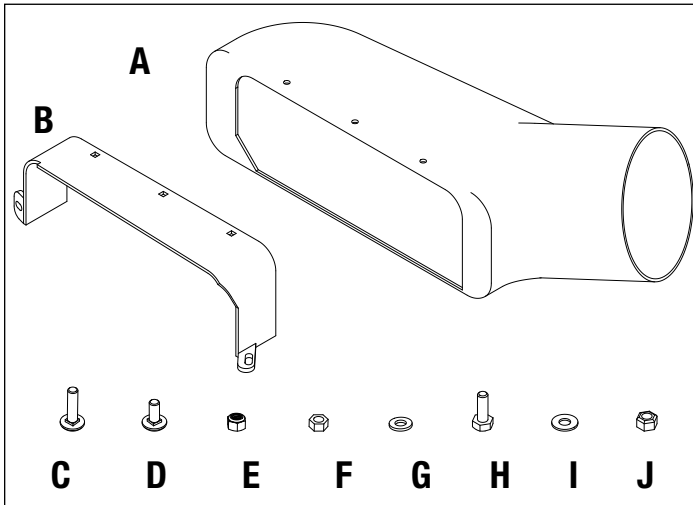

A dedicated deck boot connects the TKV 20 to your tractor's mower deck.

Product Compatibility

62" mower deck on John Deere 2 Series tractors.

Kit Includes

	Description	Part No.	Qty.
A	Deck Boot	ST48488	1
B	Deck Boot Bracket	ST48541	1
C	5/16" x 1-1/4" Carriage Bolt	ST65207	3
D	5/16" x 3/4 Flange Bolt	ST65007	1
E	5/16" Lock Nut	ST65097	4
F	5/16" Nut	ST65056	3
G	5/16" Flat Washer	ST65223	7
H	1/4" x 1" Bolt	ST65093	1
I	1/4" Washer	ST65154	1
J	1/4" Lock Nut	ST65017	1

Park Safely Before Installation

1. Stop the tractor on a level surface.
2. Lock the park brake.
3. Stop the engine.
4. Remove the key.
5. Wait for engine and all moving parts to stop before you leave the operator's seat.

Installation Instructions

1. Install three 5/16" x 1-1/4" Carriage Bolts (C) in Deck Boot Bracket (B) and secure with three 5/16" Nuts (F).

2. Install three 5/16" Flat Washers (G) on Deck Bracket Bolts. Install Deck Boot on bracket bolts and secure with three 5/16" Flat Washers (G) and three 5/16" Lock Nuts (E).

NOTE: The deck boot bracket is designed to mount the deck boot on an angle for improved material flow and increased clearance during operation.

3. Install Deck Boot Bracket on deck using 5/16" x 1" carriage Bolt (D) 5/16" Lock Nut on Rear of deck, and 1/4" x 1" hex Bolt (H), 1/4" washer and 1/4" Lock Nut on Front Deck.