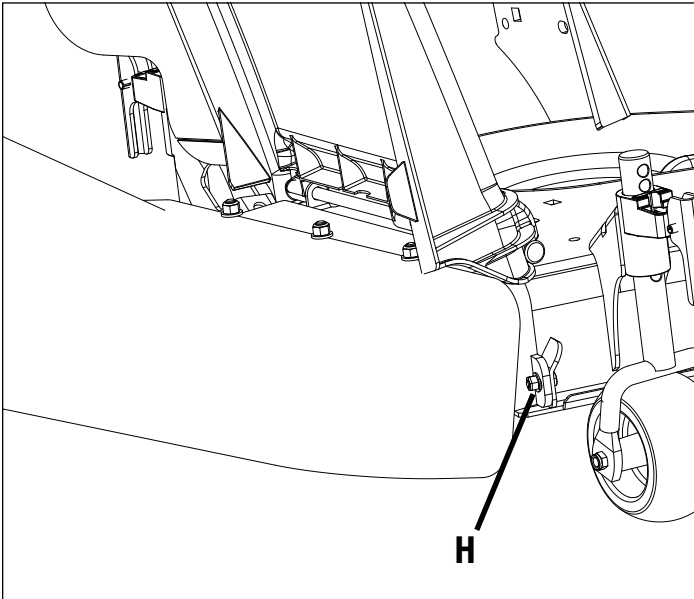

Installation Instructions

1. Install three 5/16" x 1-1/4" Carriage Bolts (C) in Deck Boot Bracket (B) and secure with three 5/16" Nuts (F).

2. Install three 5/16" Flat Washers (G) on Deck Bracket Bolts. Install Deck Boot on bracket bolts and secure with three 5/16" Flat Washers (G) and three 5/16" Lock Nuts (E).

NOTE: The deck boot bracket is designed to mount the deck boot on an angle for improved material flow and increased clearance during operation.

3. Install Deck Boot Bracket on deck using 5/16" x 1" carriage Bolt (D) 5/16" Lock Nut on Rear of deck, and 1/4" x 1" hex Bolt (H), 1/4" washer and 1/4" Lock Nut on Front Deck.